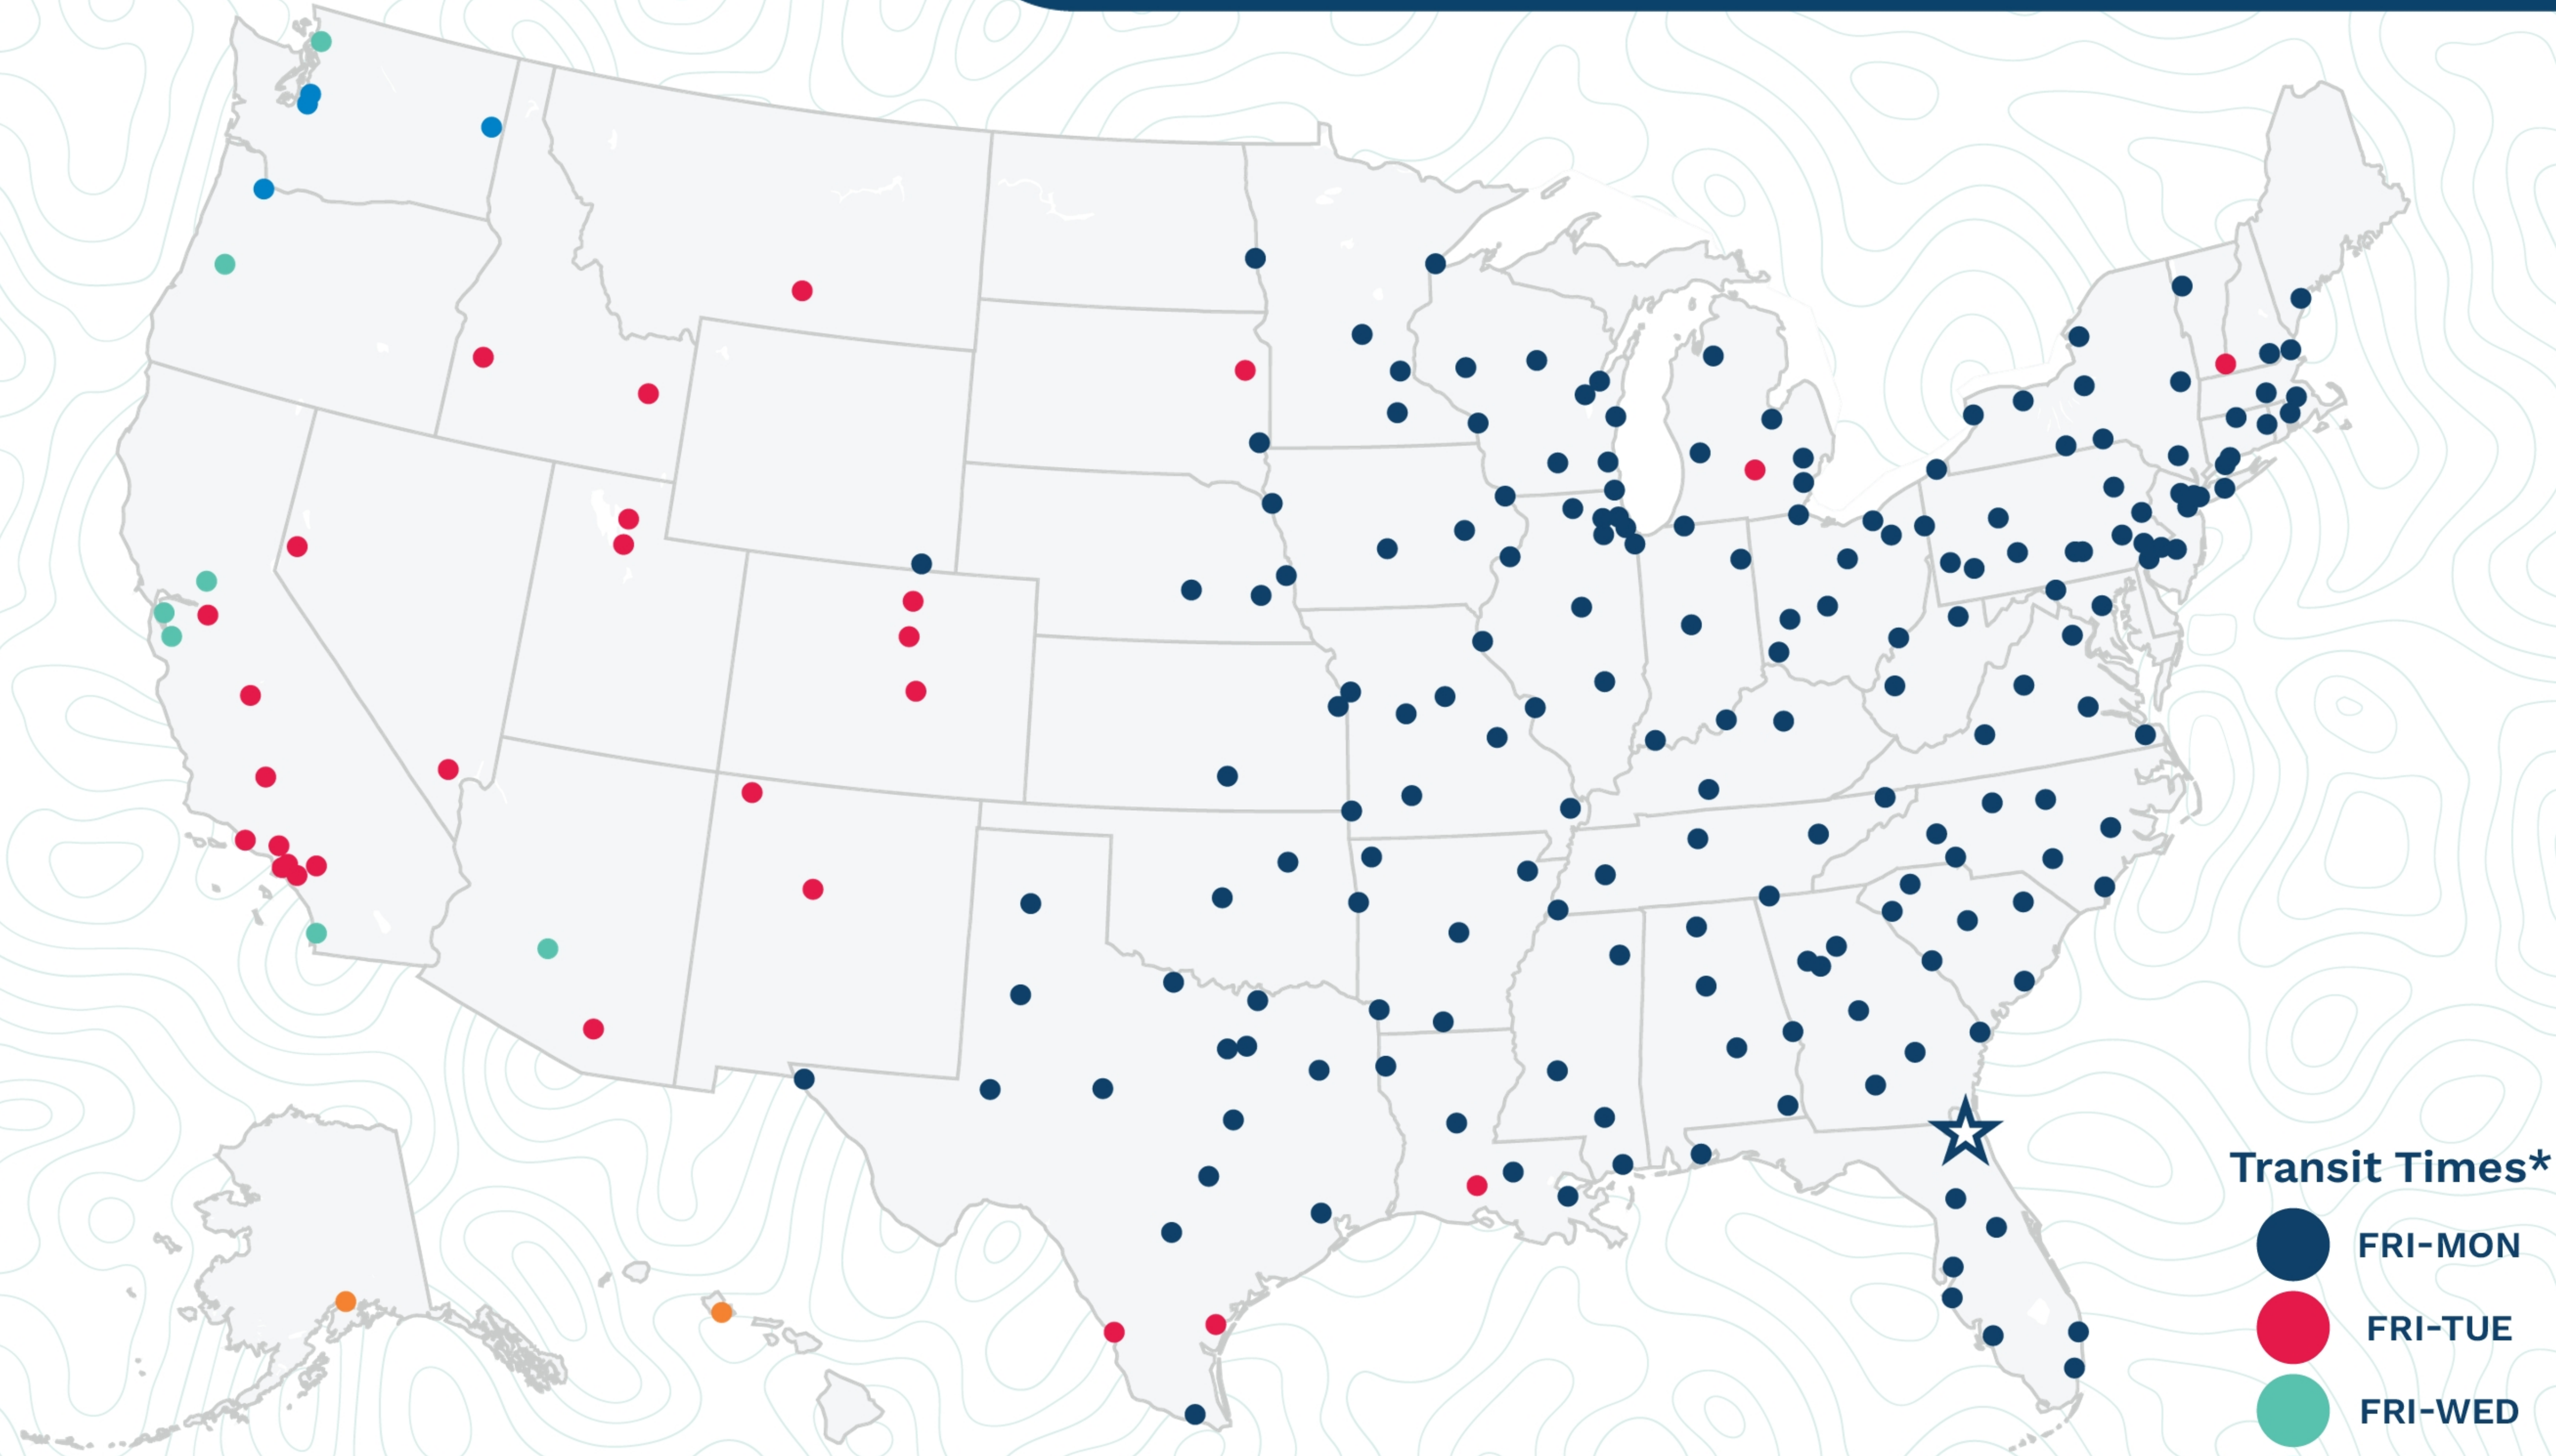

Jacksonville

6900 Broadway Ave
Jacksonville, FL 32254
(904) 786-4052

Transit Times*

- FRI-MON
- FRI-TUE
- FRI-WED
- FRI-THU
- FRI-FRI
- 1 WEEK +

*Map graphically represents outbound transit times to service centers and is for illustrative purposes only.