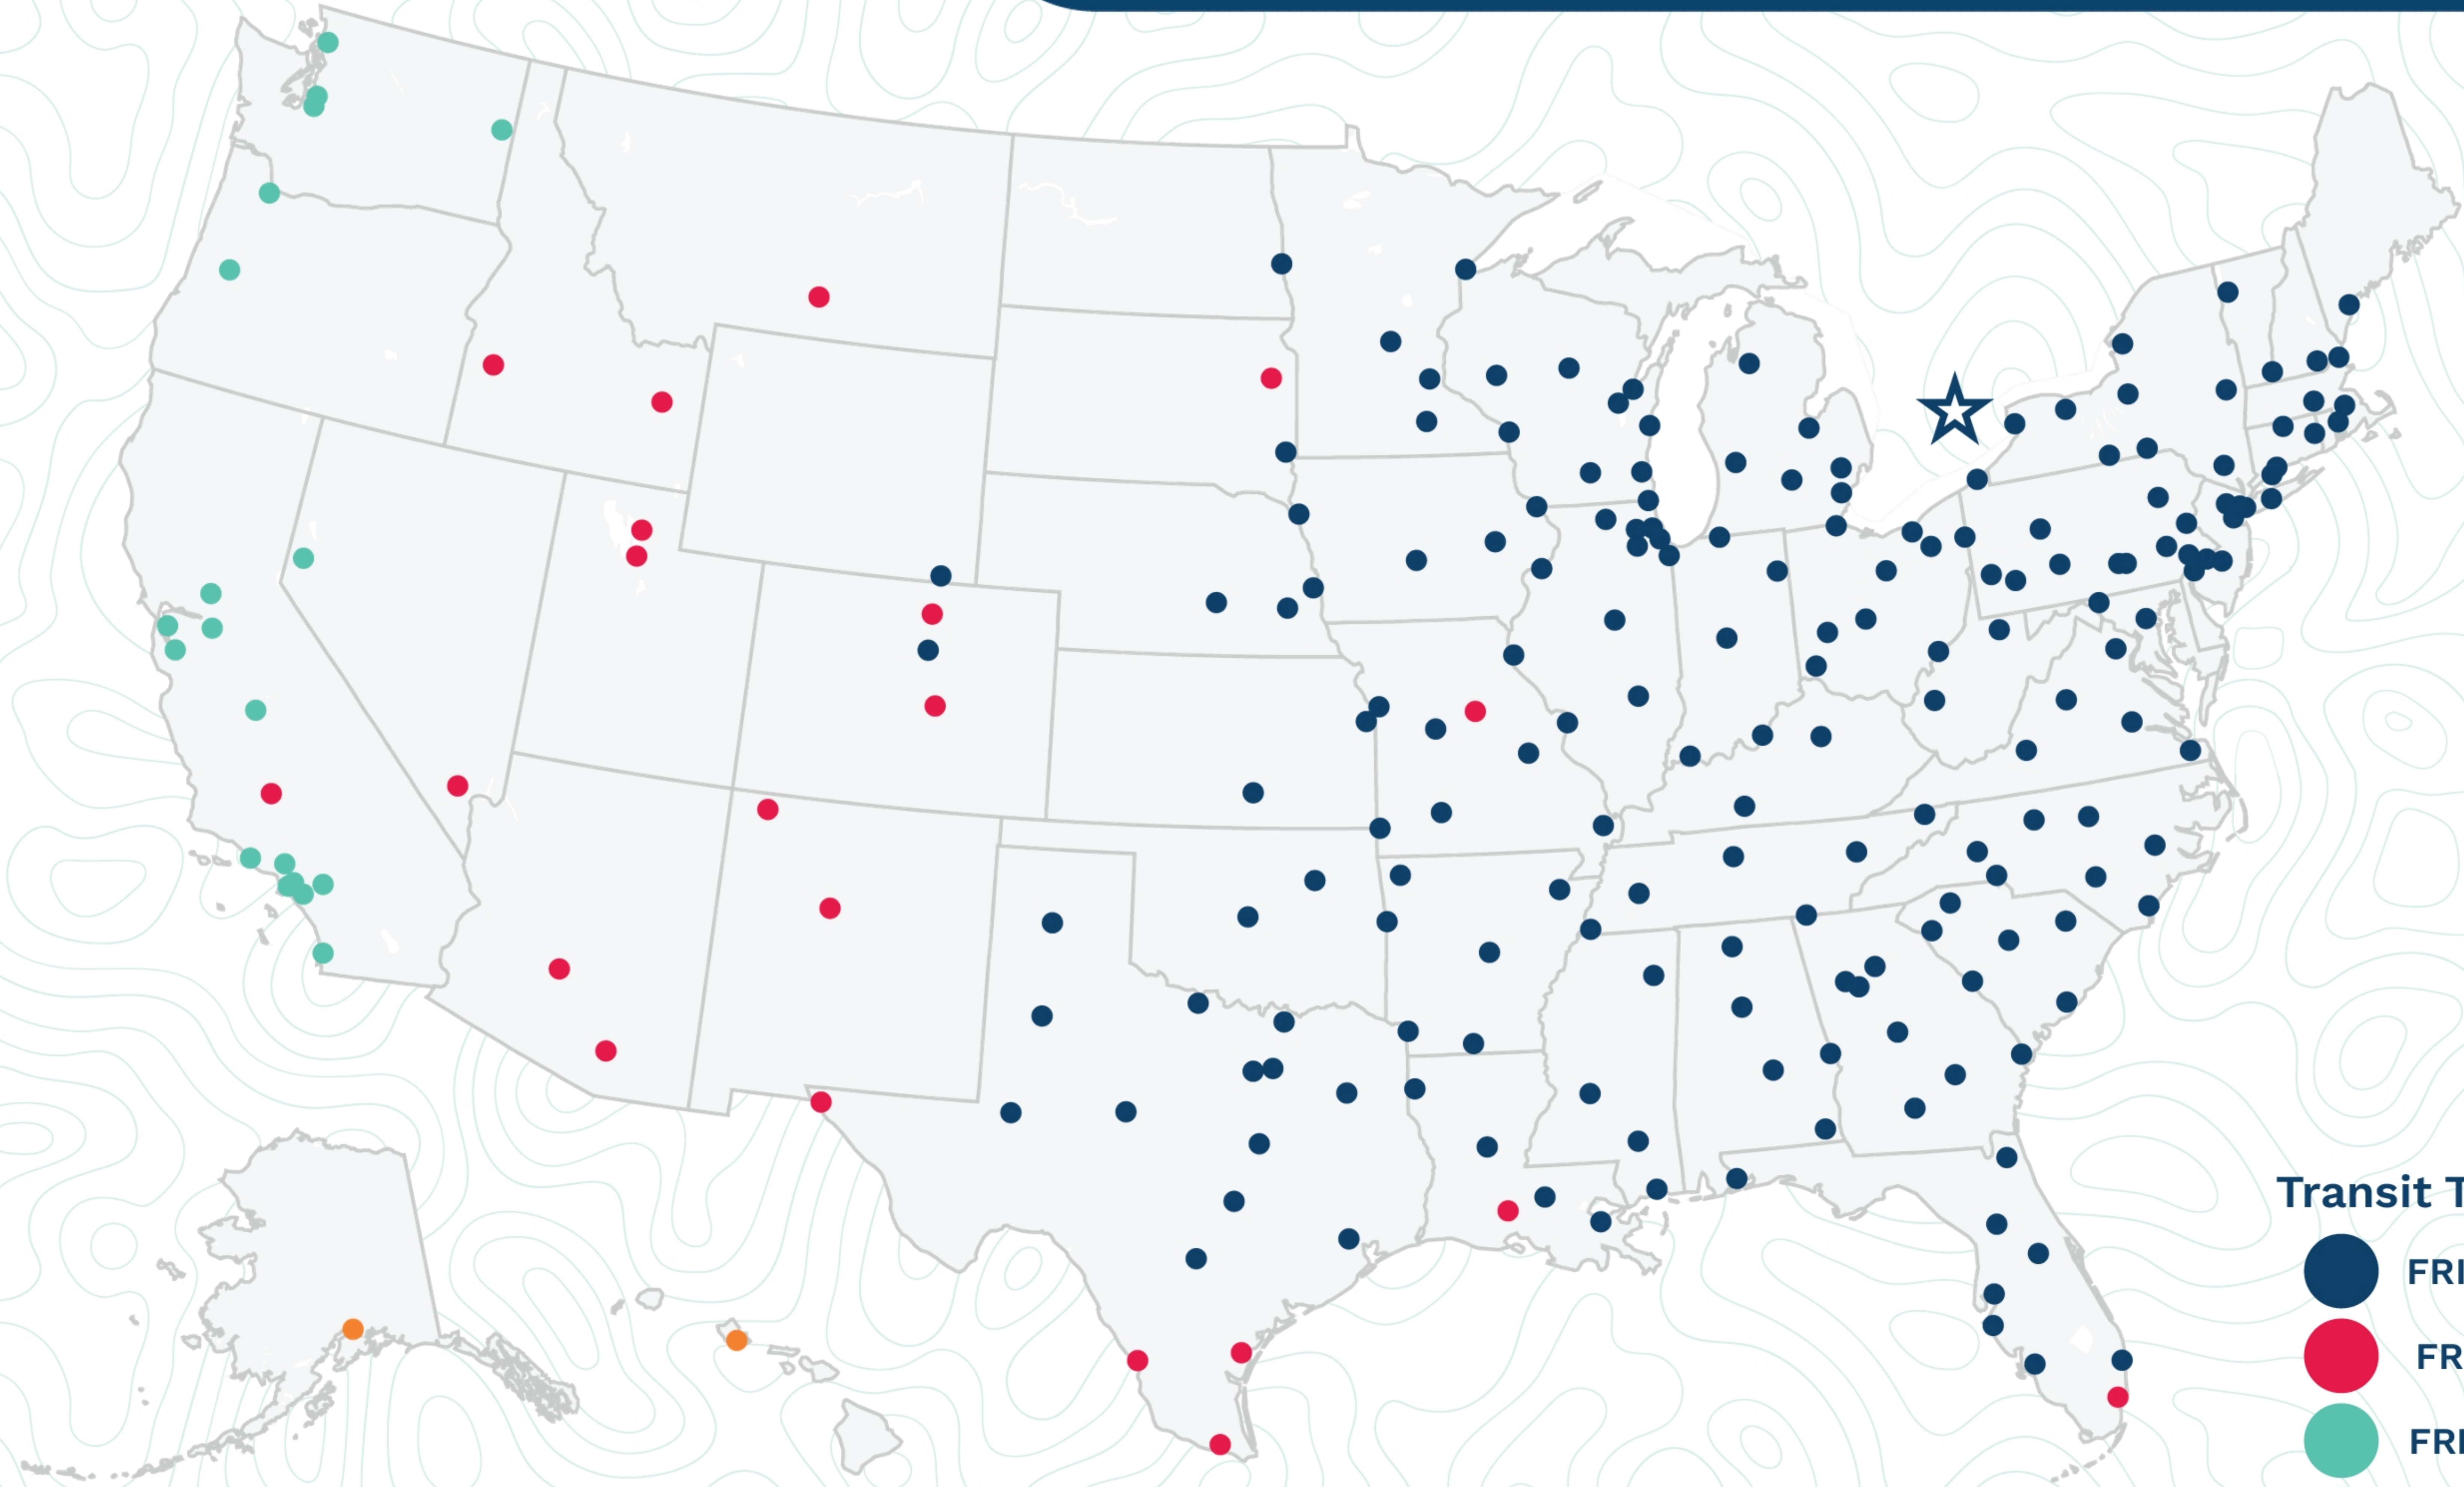

Kitchener

218 Samuelson St
Cambridge, ON N1R1K8
(519) 623-3323

*Map graphically represents outbound transit times to service centers and is for illustrative purposes only.