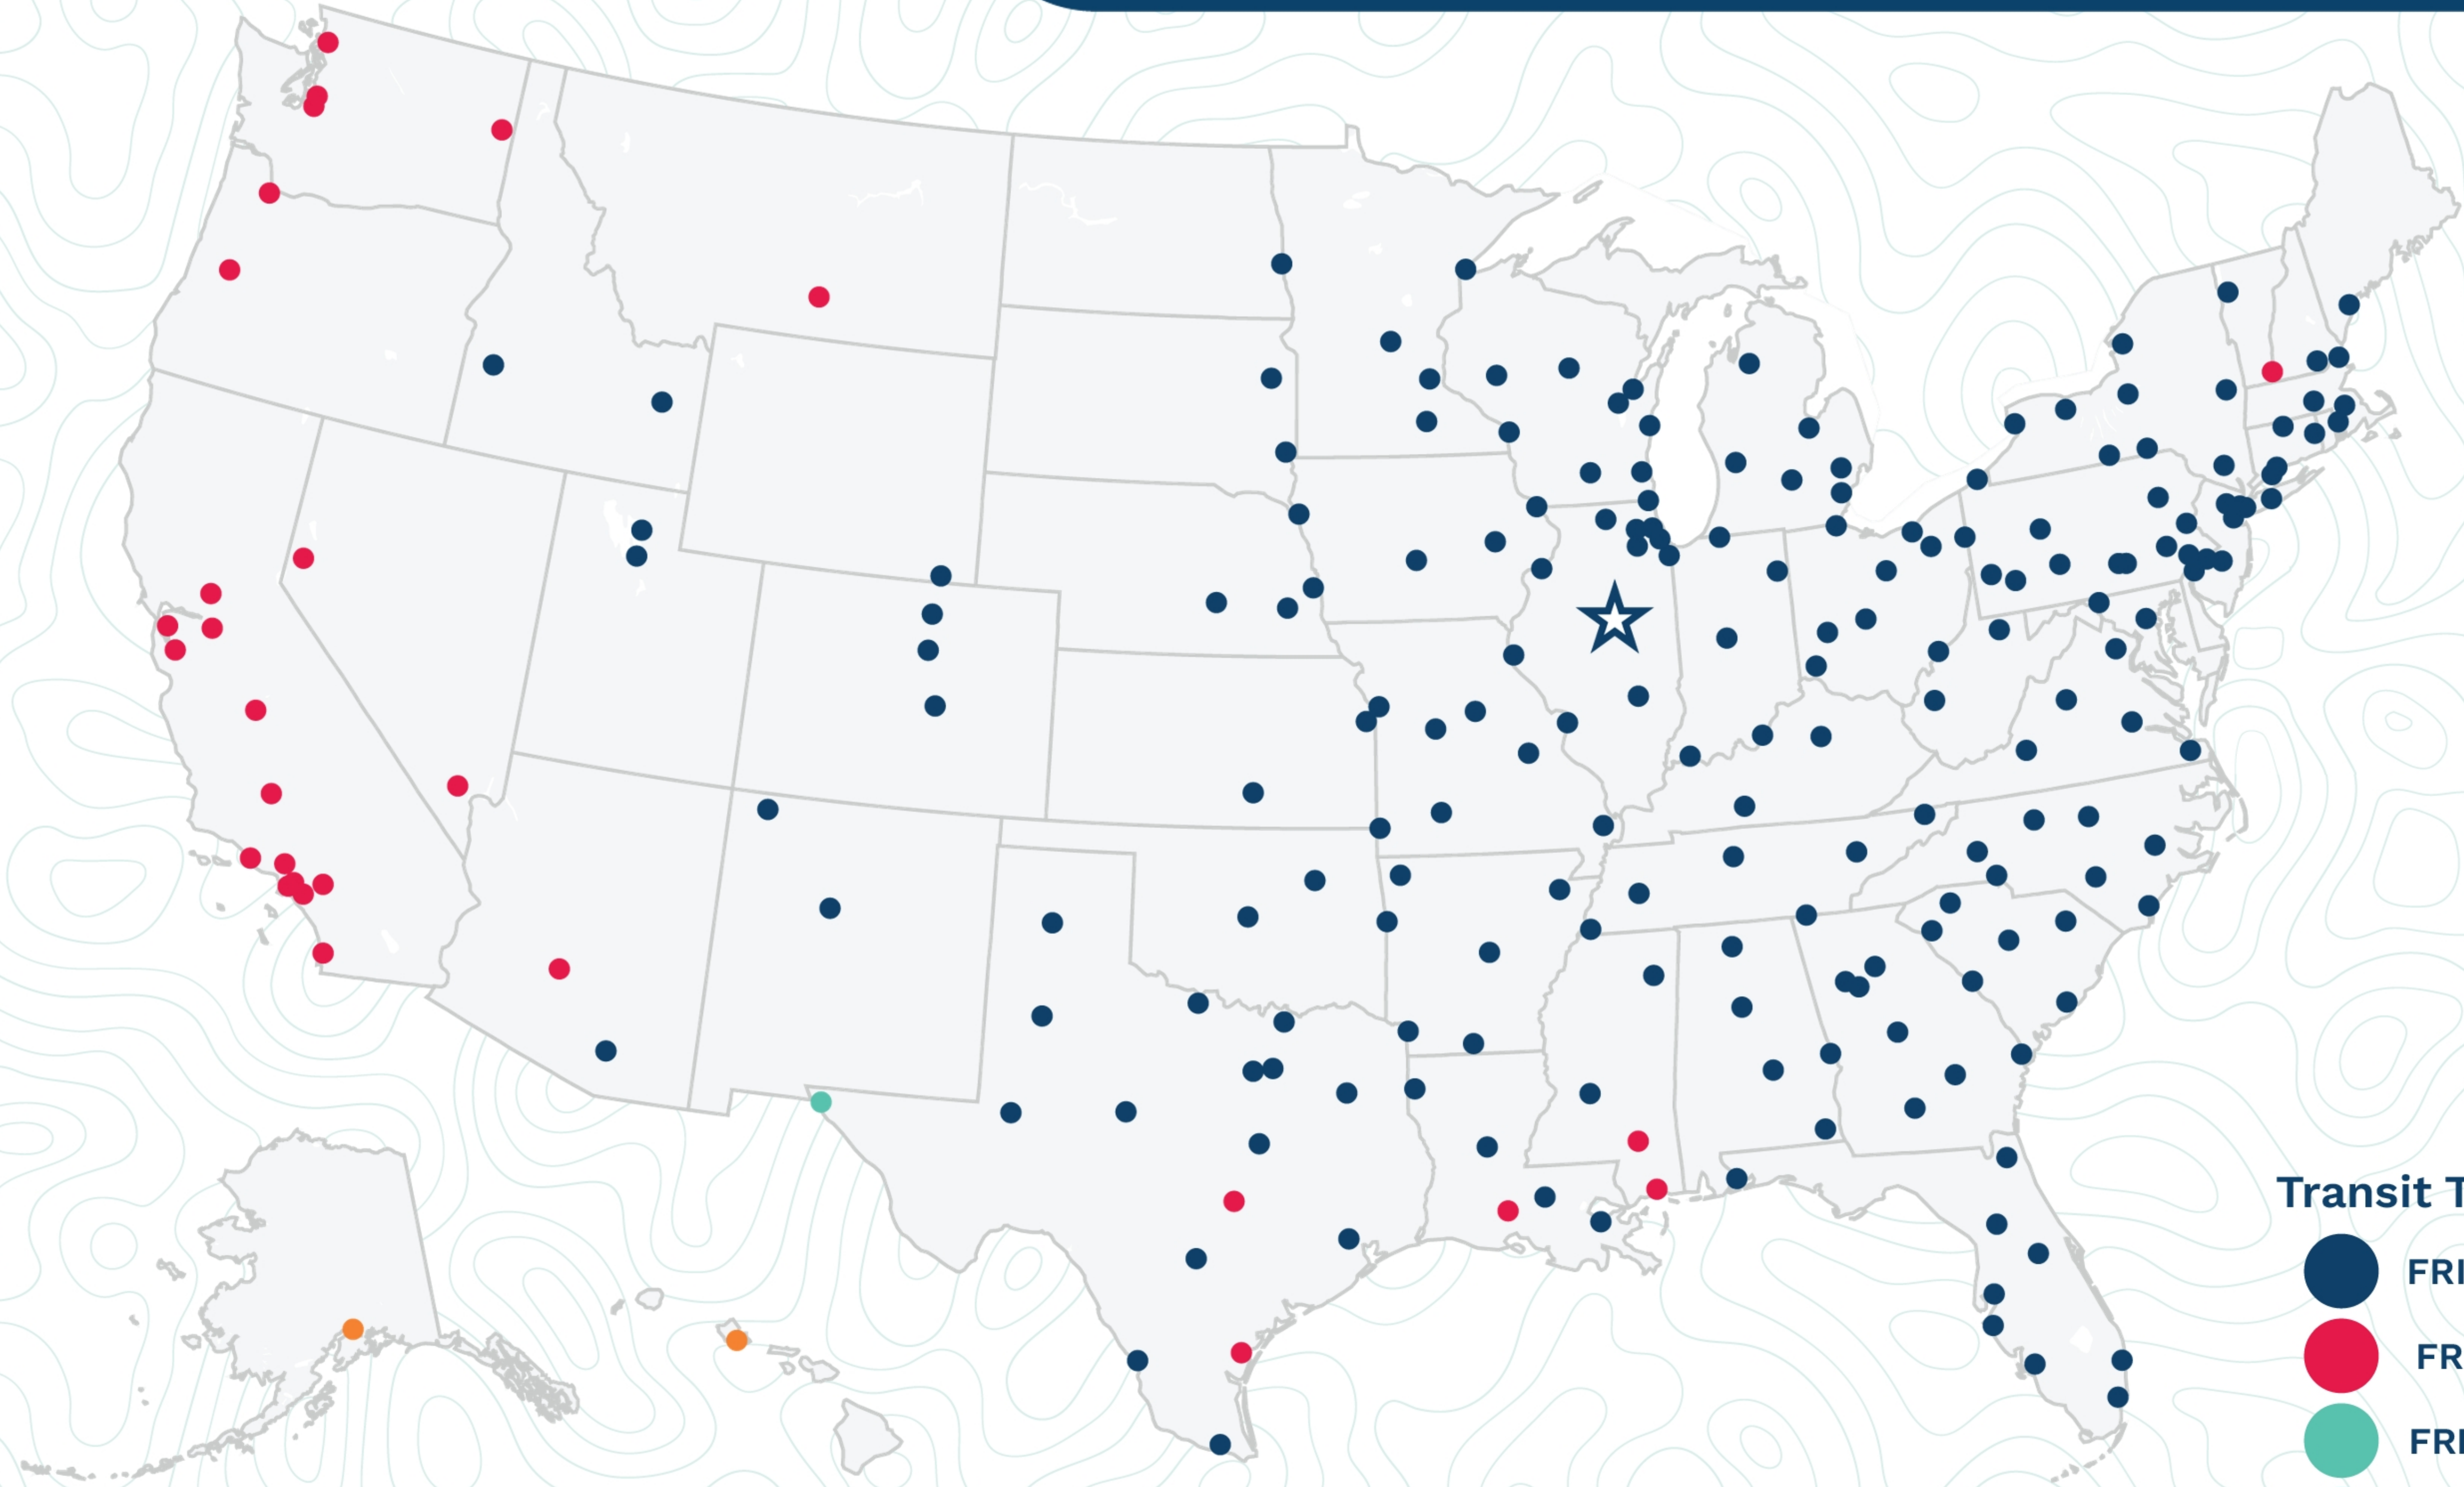

Bloomington

1619 Morrissey Drive
Bloomington, IL 61704
(309) 661-6448

Transit Times*

- FRI-MON
- FRI-TUE
- FRI-WED
- FRI-THU
- FRI-FRI
- 1 WEEK +

*Map graphically represents outbound transit times to service centers and is for illustrative purposes only.