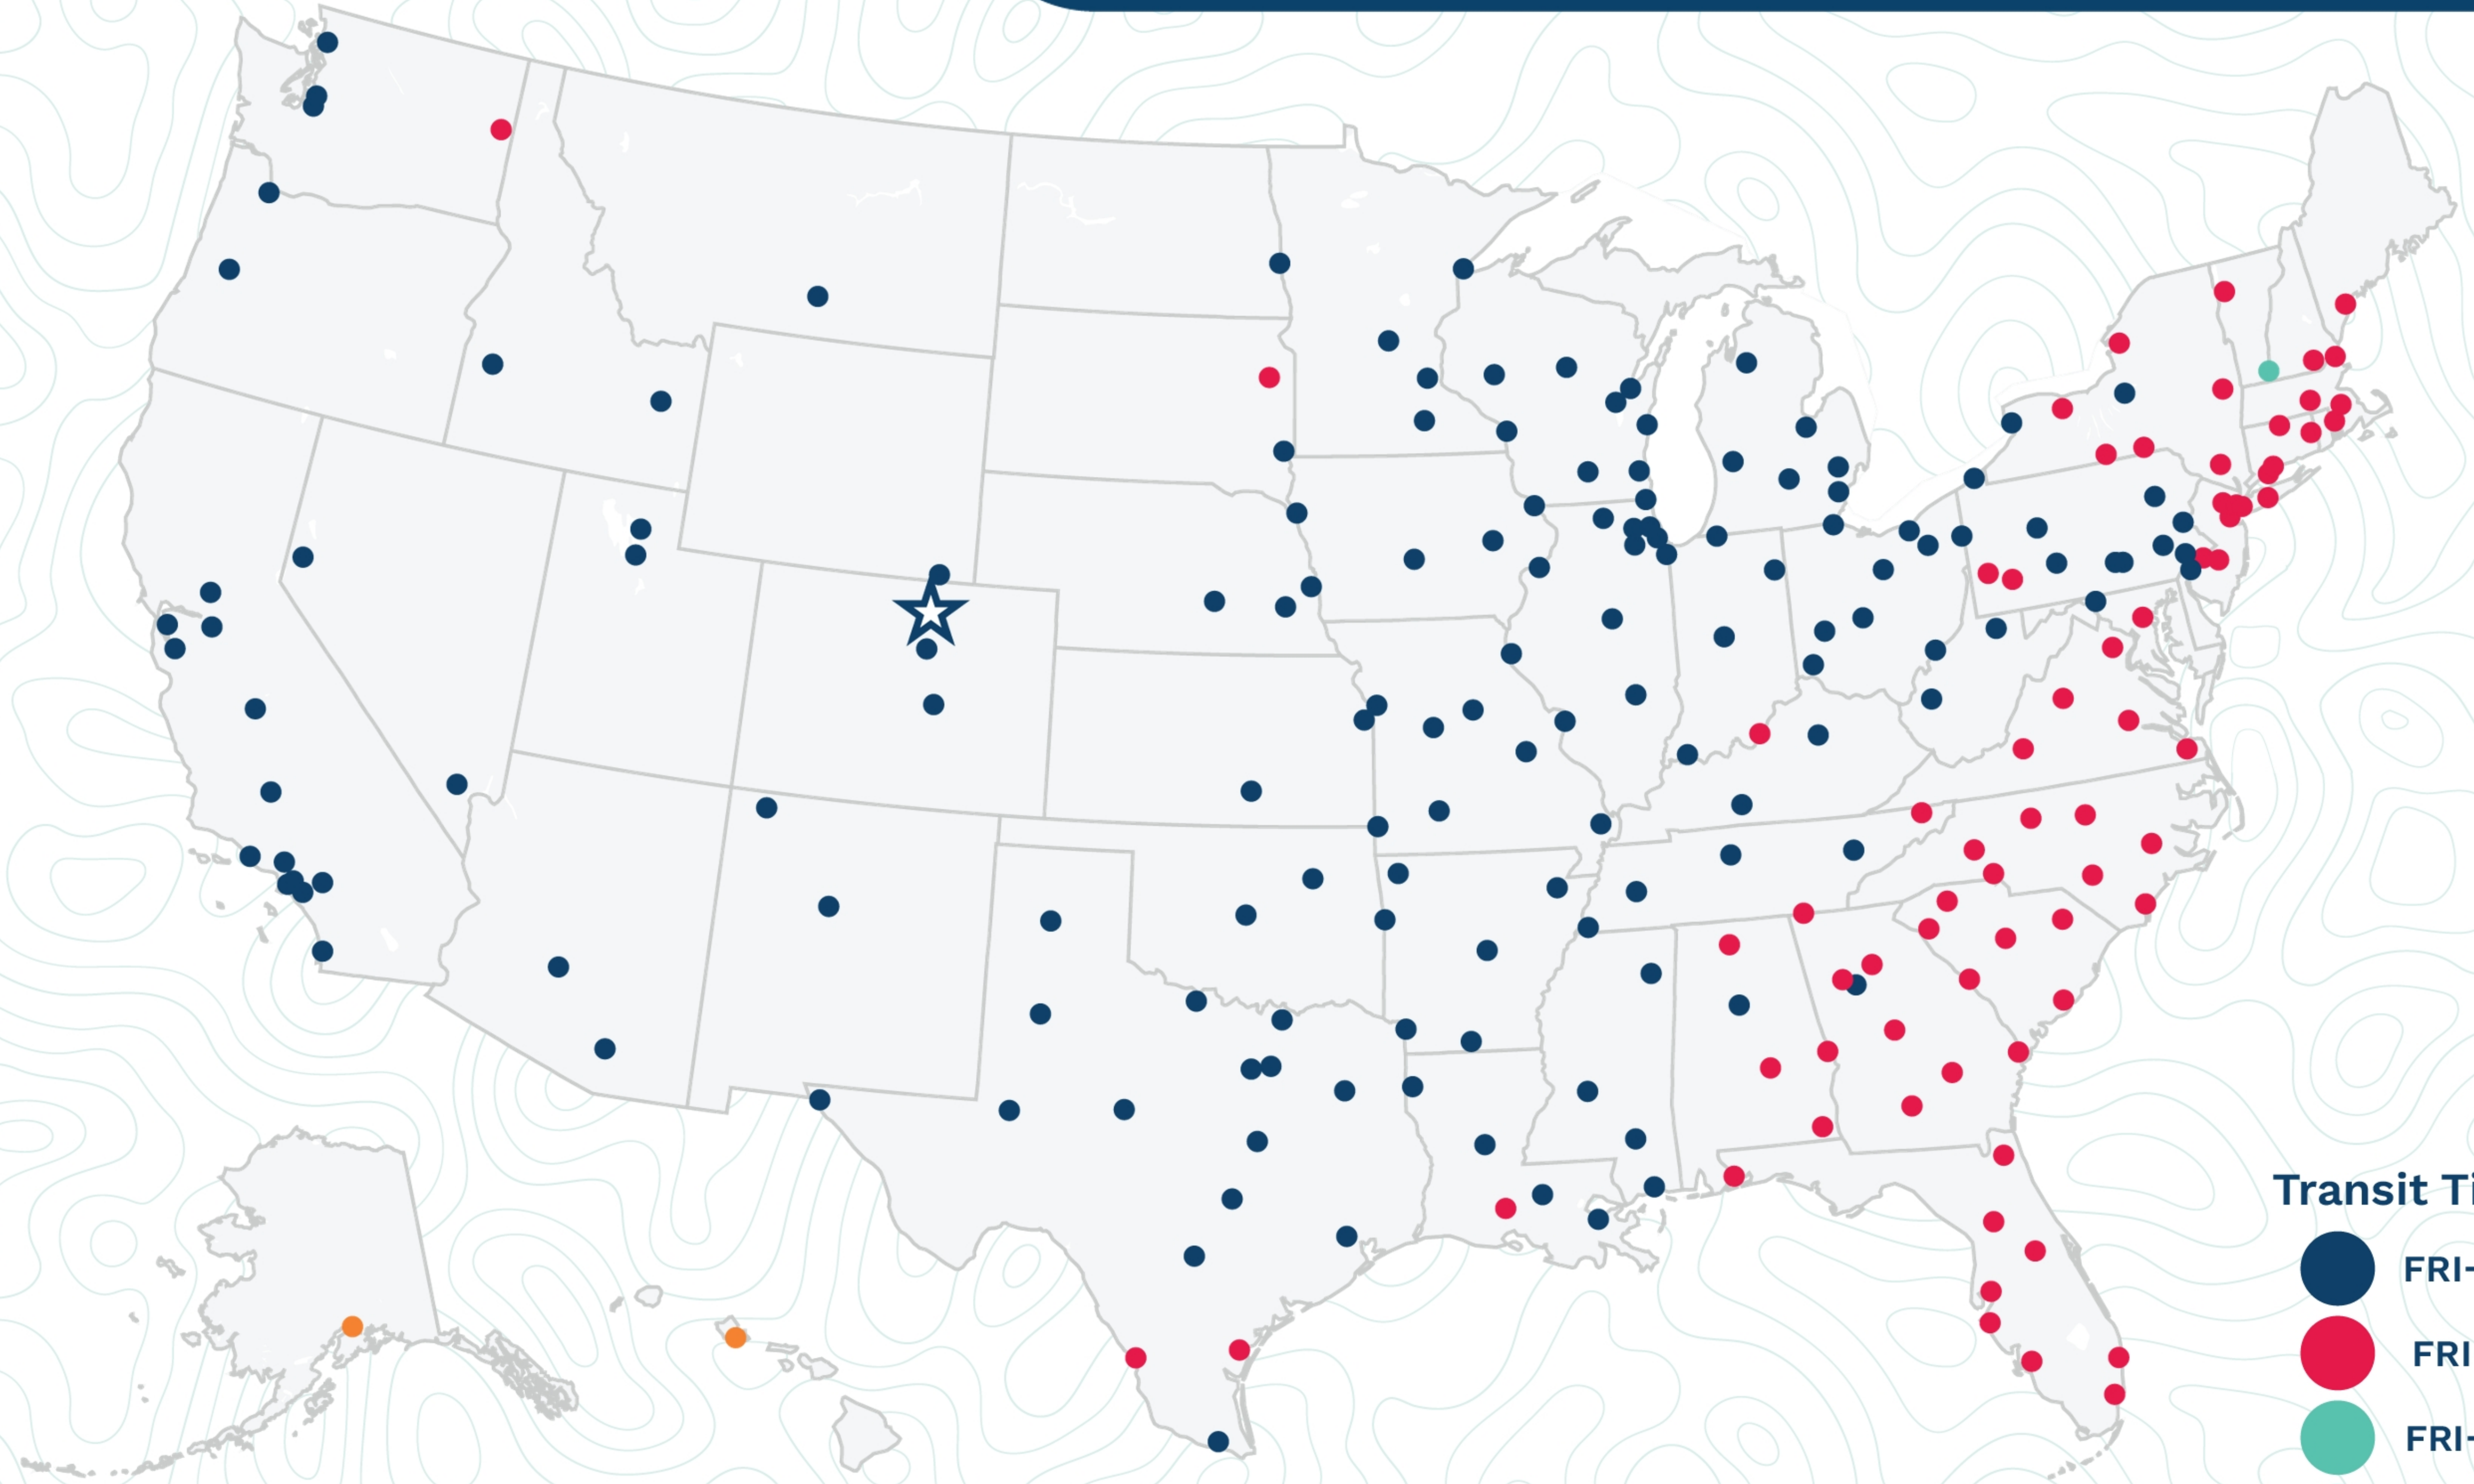

Fort Collins

6850 E. 45th
Loveland, CO 80538
(970) 593-9640

Transit Times*

-  FRI-MON
-  FRI-TUE
-  FRI-WED
-  FRI-THU
-  FRI-FRI
-  1 WEEK +

*Map graphically represents outbound transit times to service centers and is for illustrative purposes only.