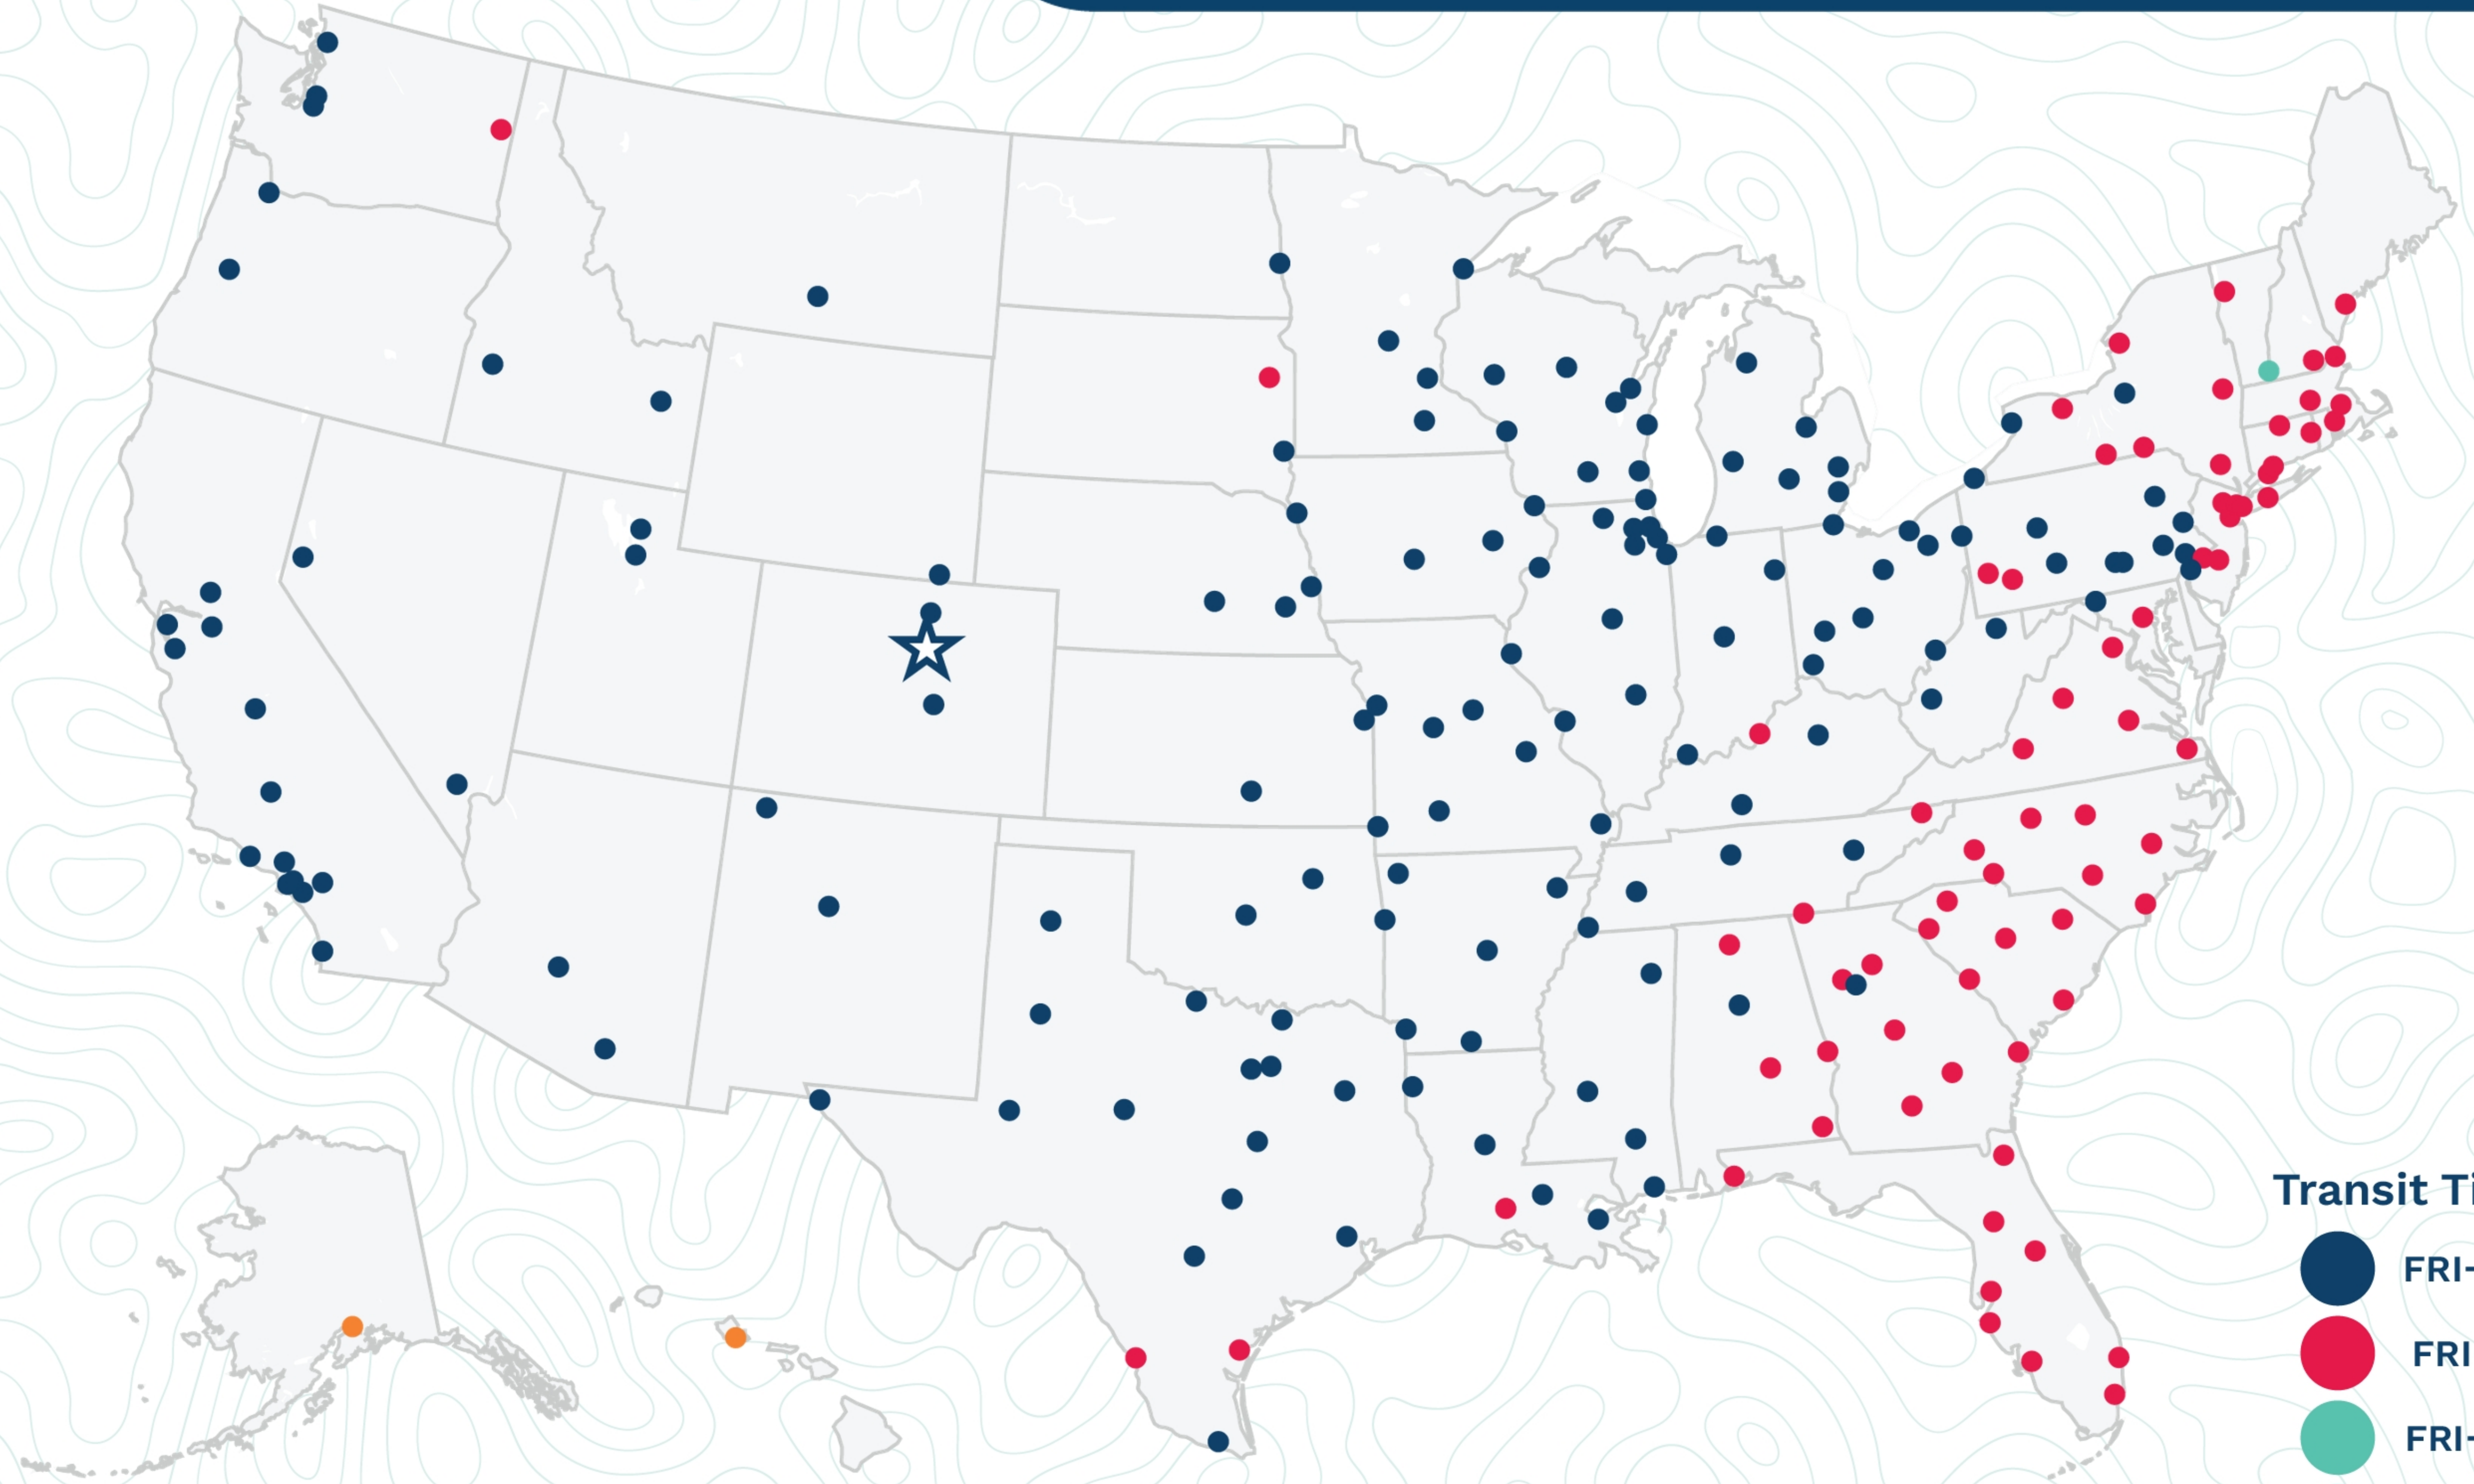

Denver

5871 N. Broadway
Denver, CO 80216
(303) 295-1561

Transit Times*

- FRI-MON
- FRI-TUE
- FRI-WED
- FRI-THU
- FRI-FRI
- 1 WEEK +

*Map graphically represents outbound transit times to service centers and is for illustrative purposes only.