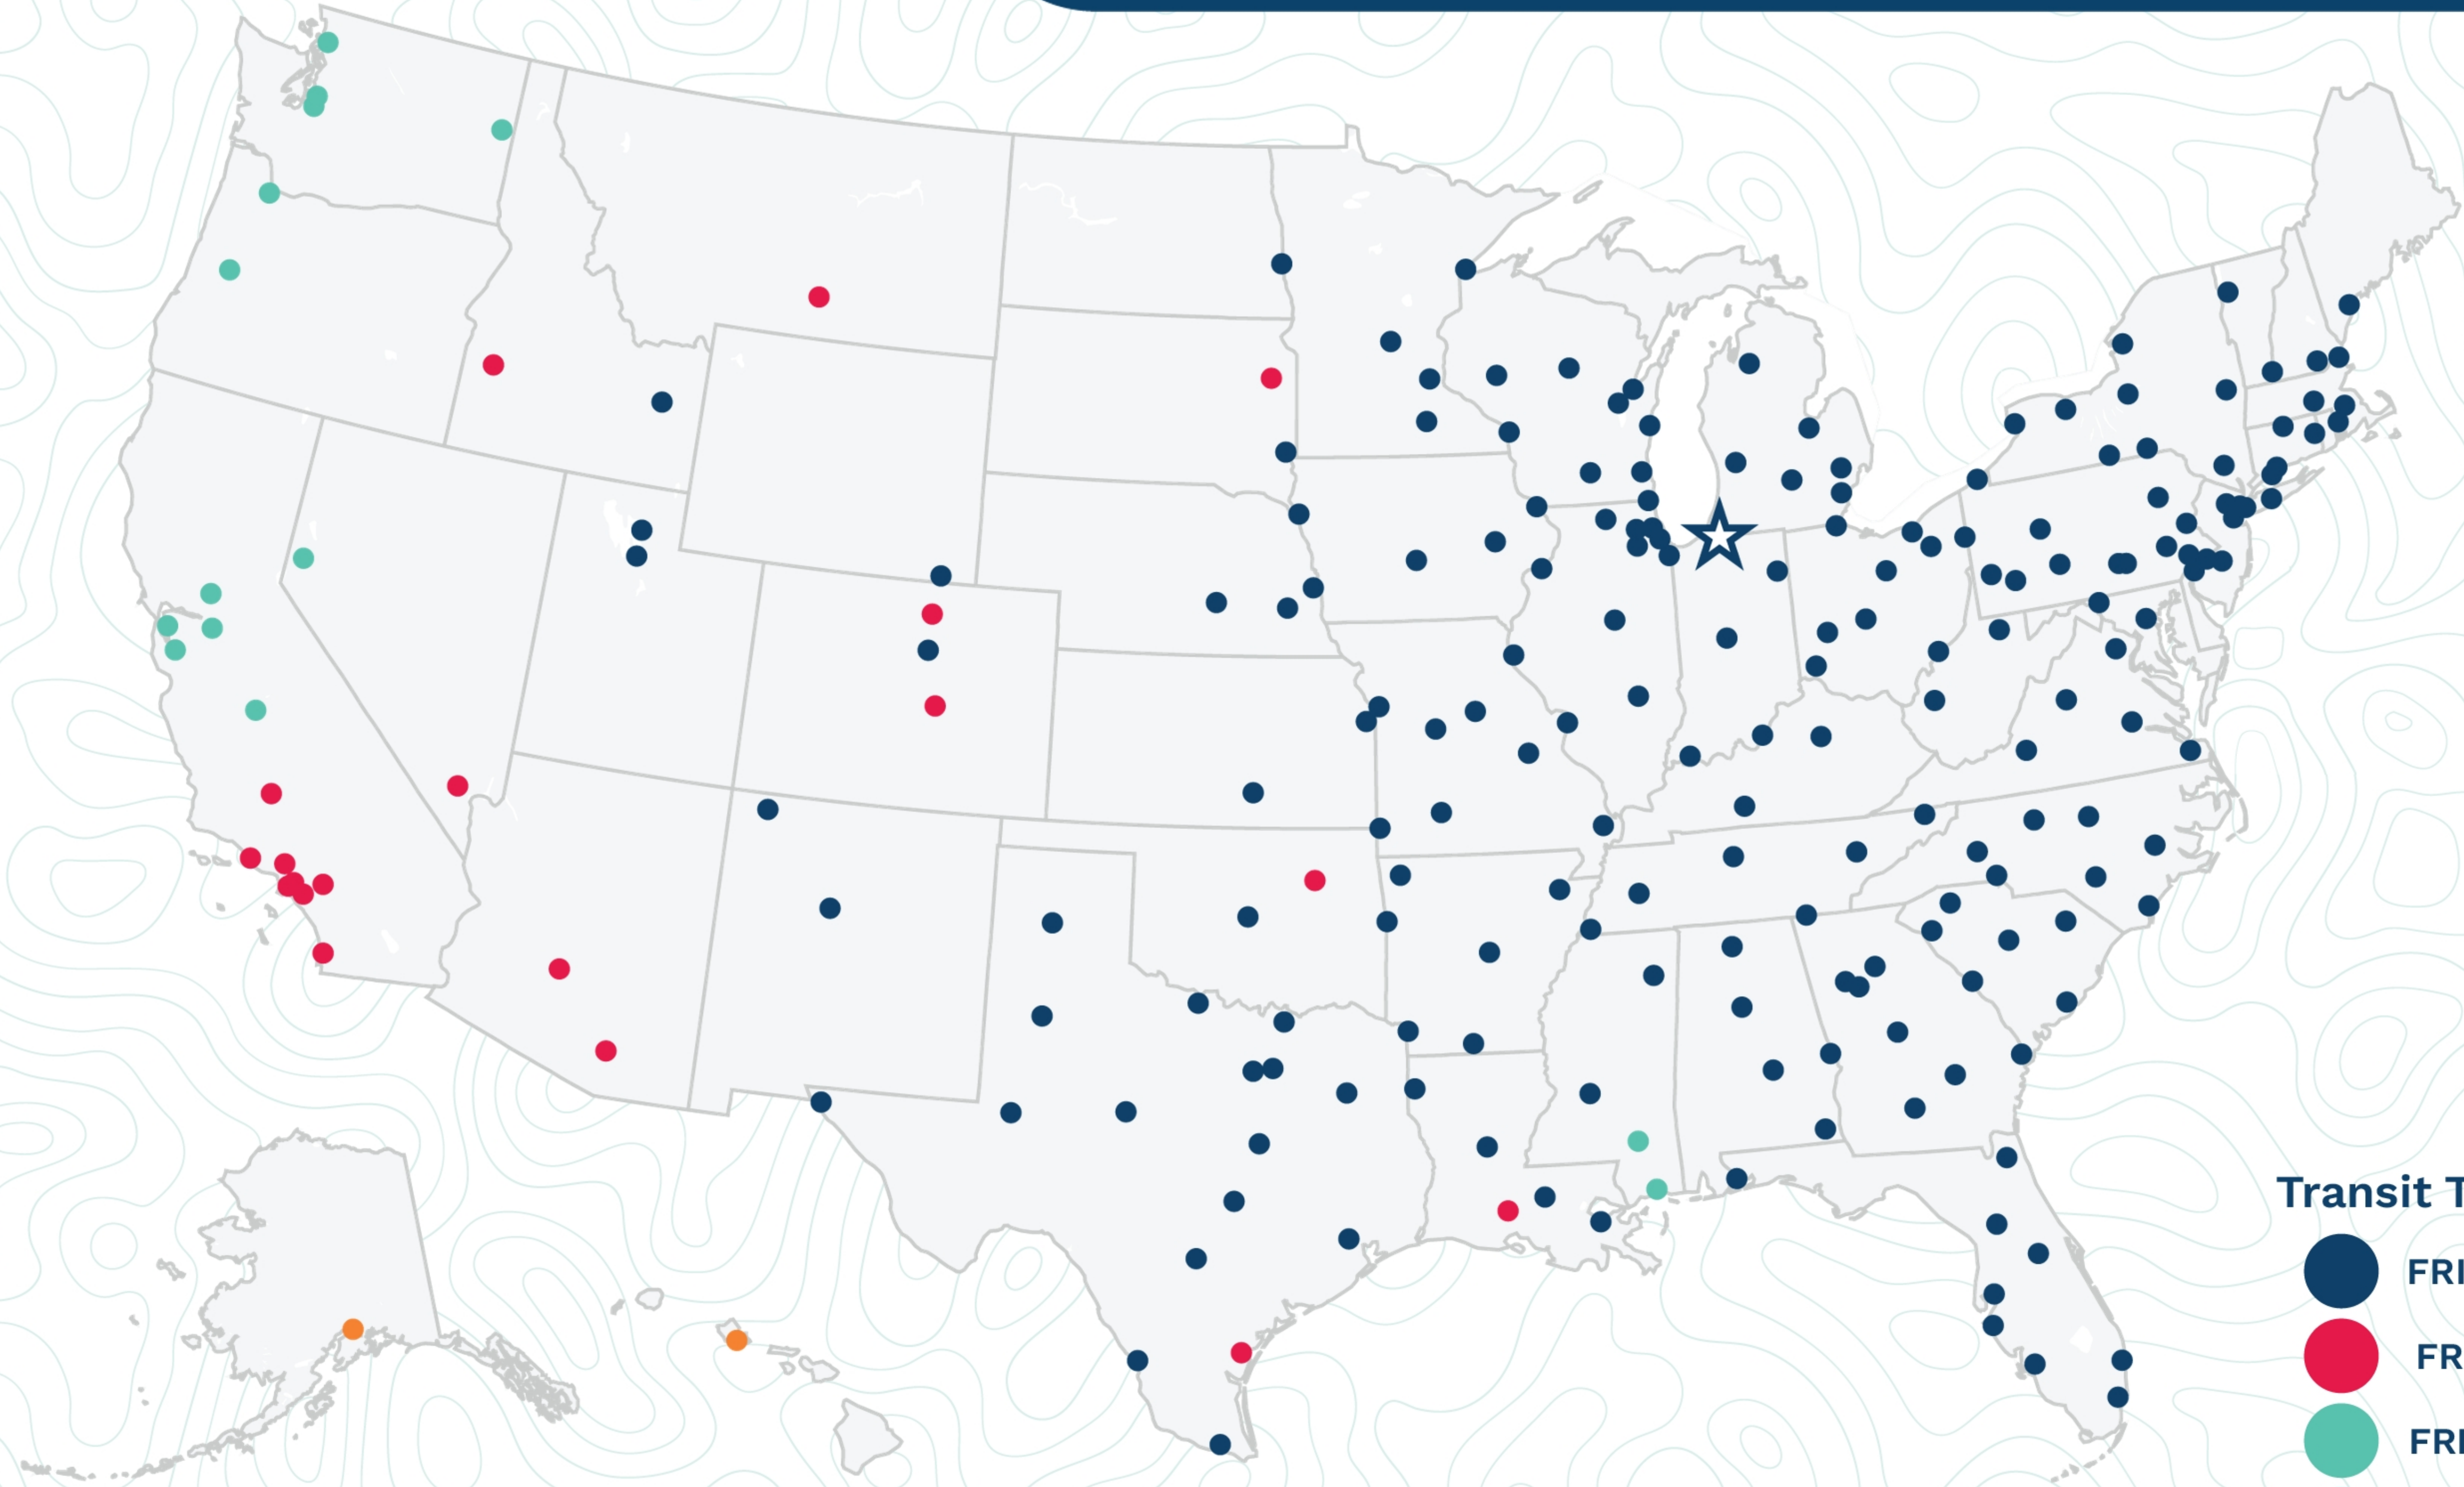

South Bend

4750 Ameritech Drive  
South Bend, IN 46628  
(574) 287-2373

Transit Times\*

- FRI-MON
- FRI-TUE
- FRI-WED
- FRI-THU
- FRI-FRI
- 1 WEEK +

\*Map graphically represents outbound transit times to service centers and is for illustrative purposes only.