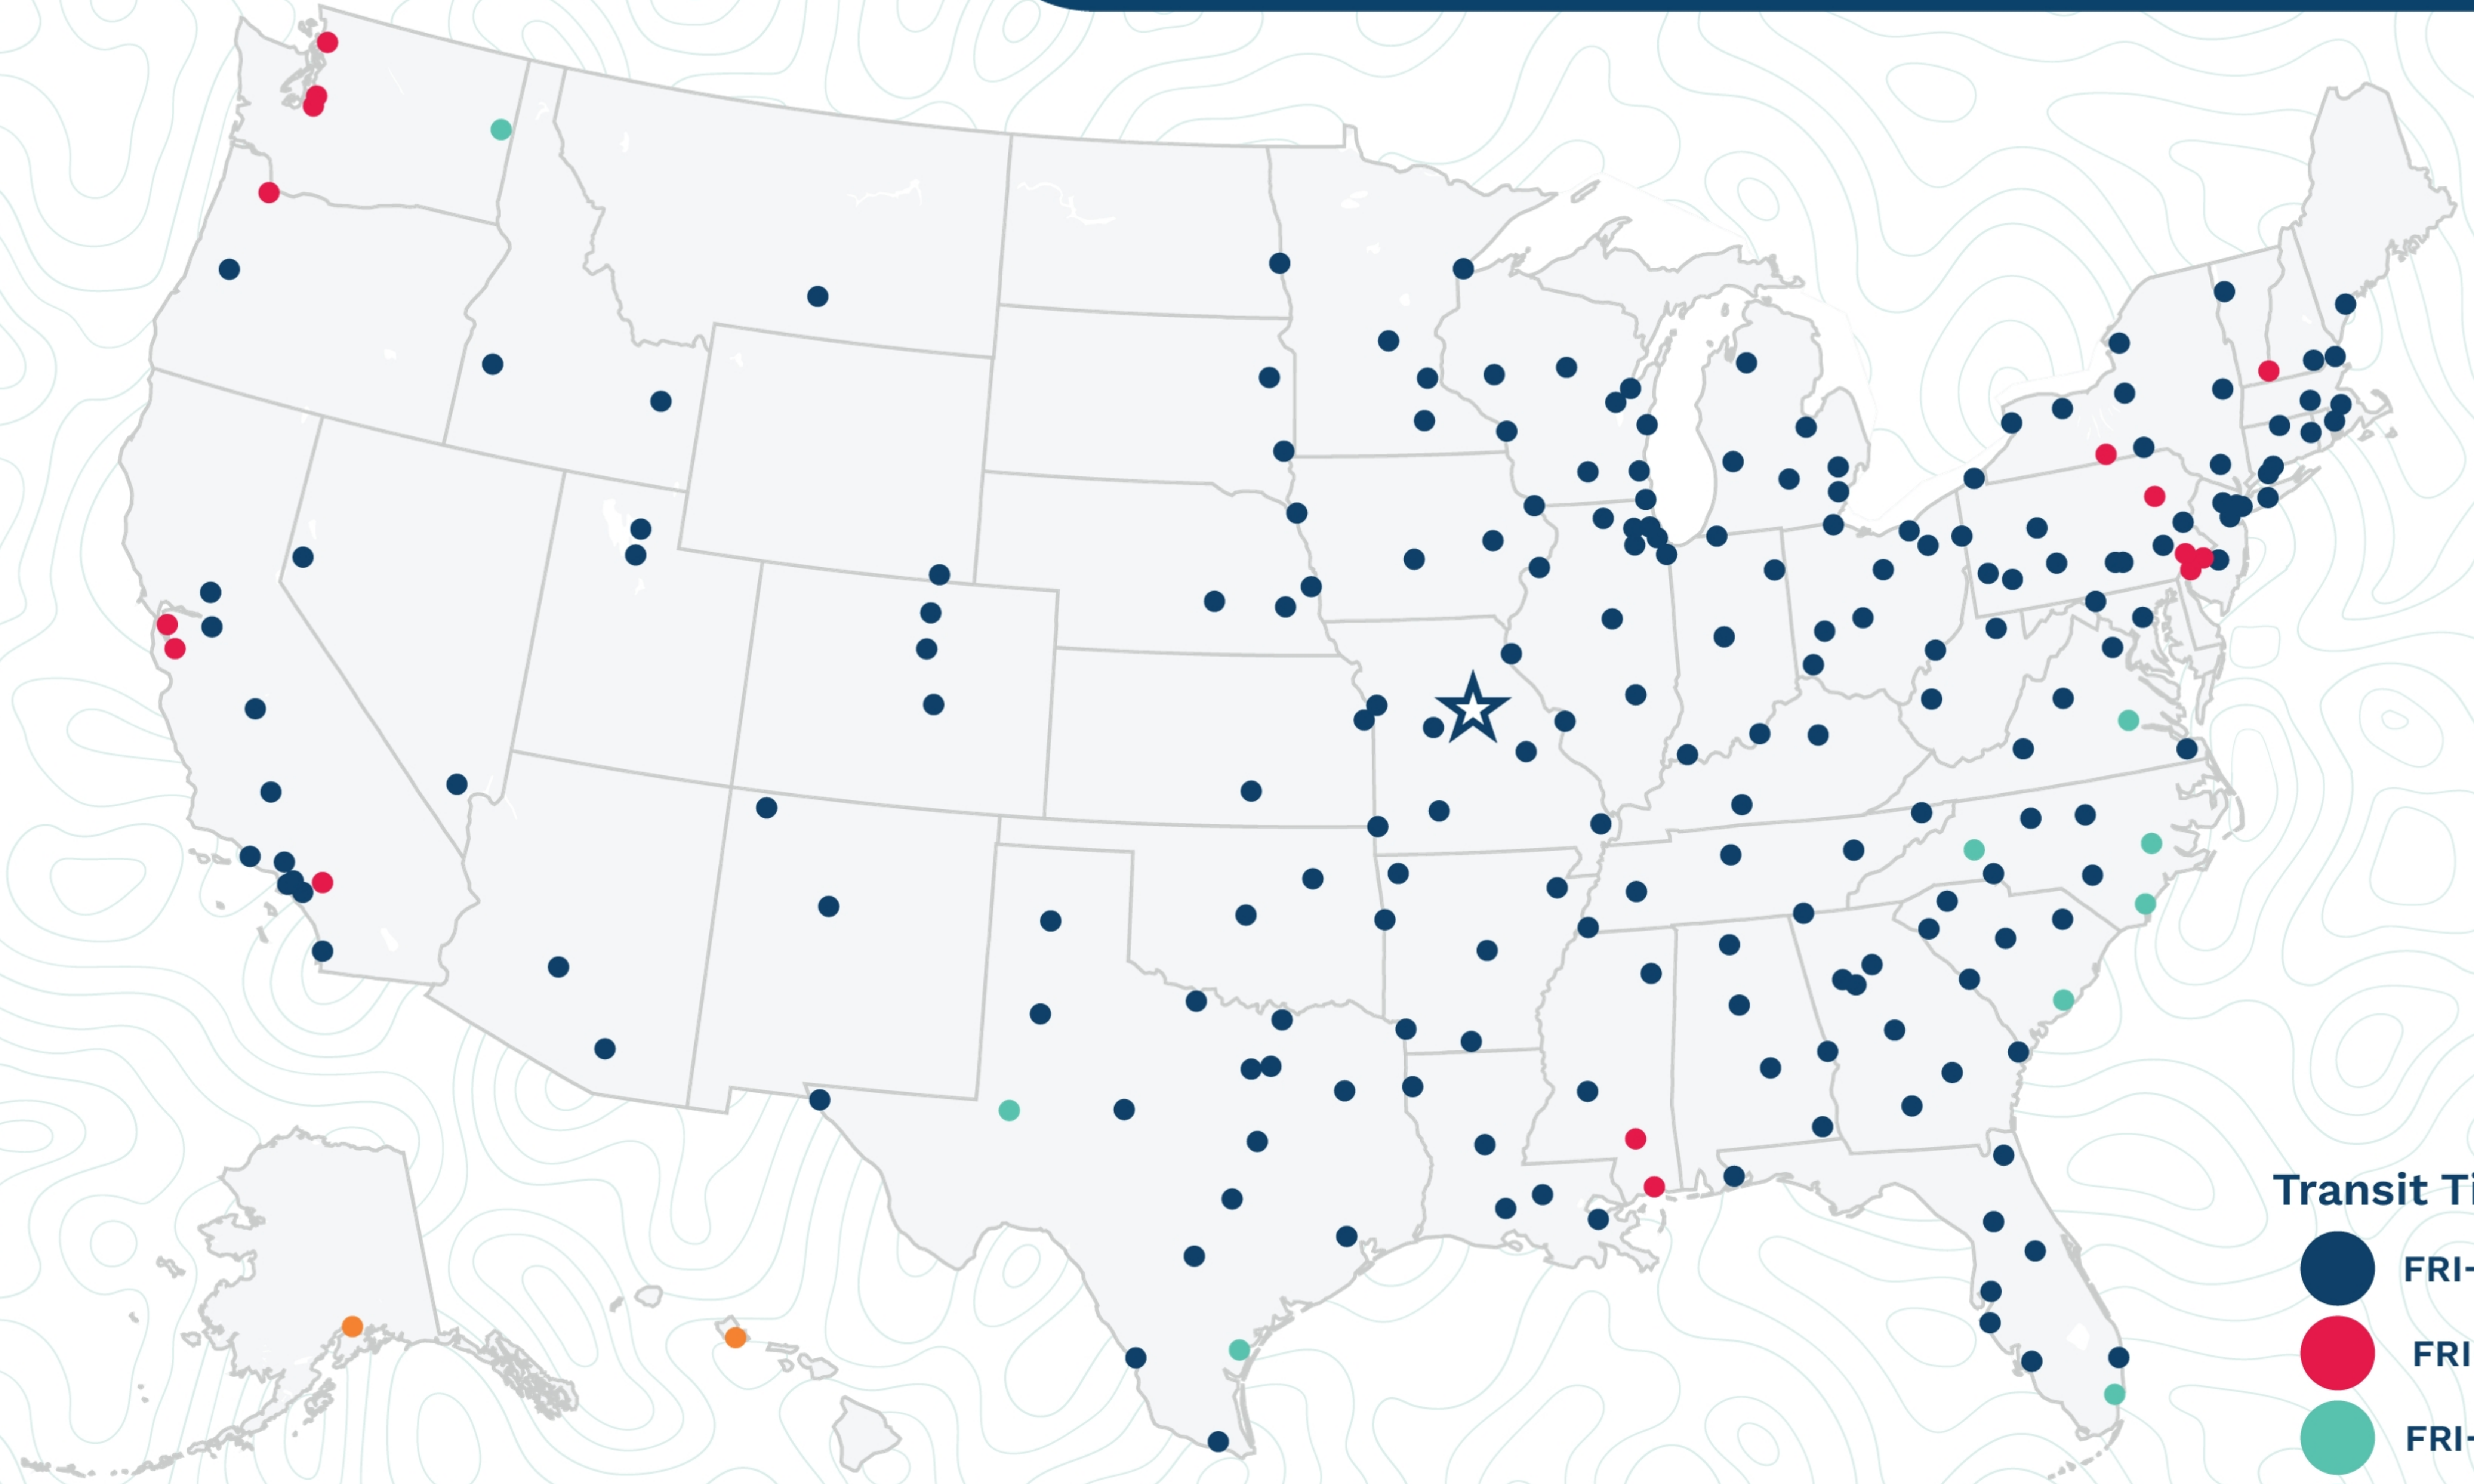

Columbia

4640 N. Interstate Drive
Columbia, MO 65202
(573) 875-2237

Transit Times*

- FRI-MON
- FRI-TUE
- FRI-WED
- FRI-THU
- FRI-FRI
- 1 WEEK +

*Map graphically represents outbound transit times to service centers and is for illustrative purposes only.