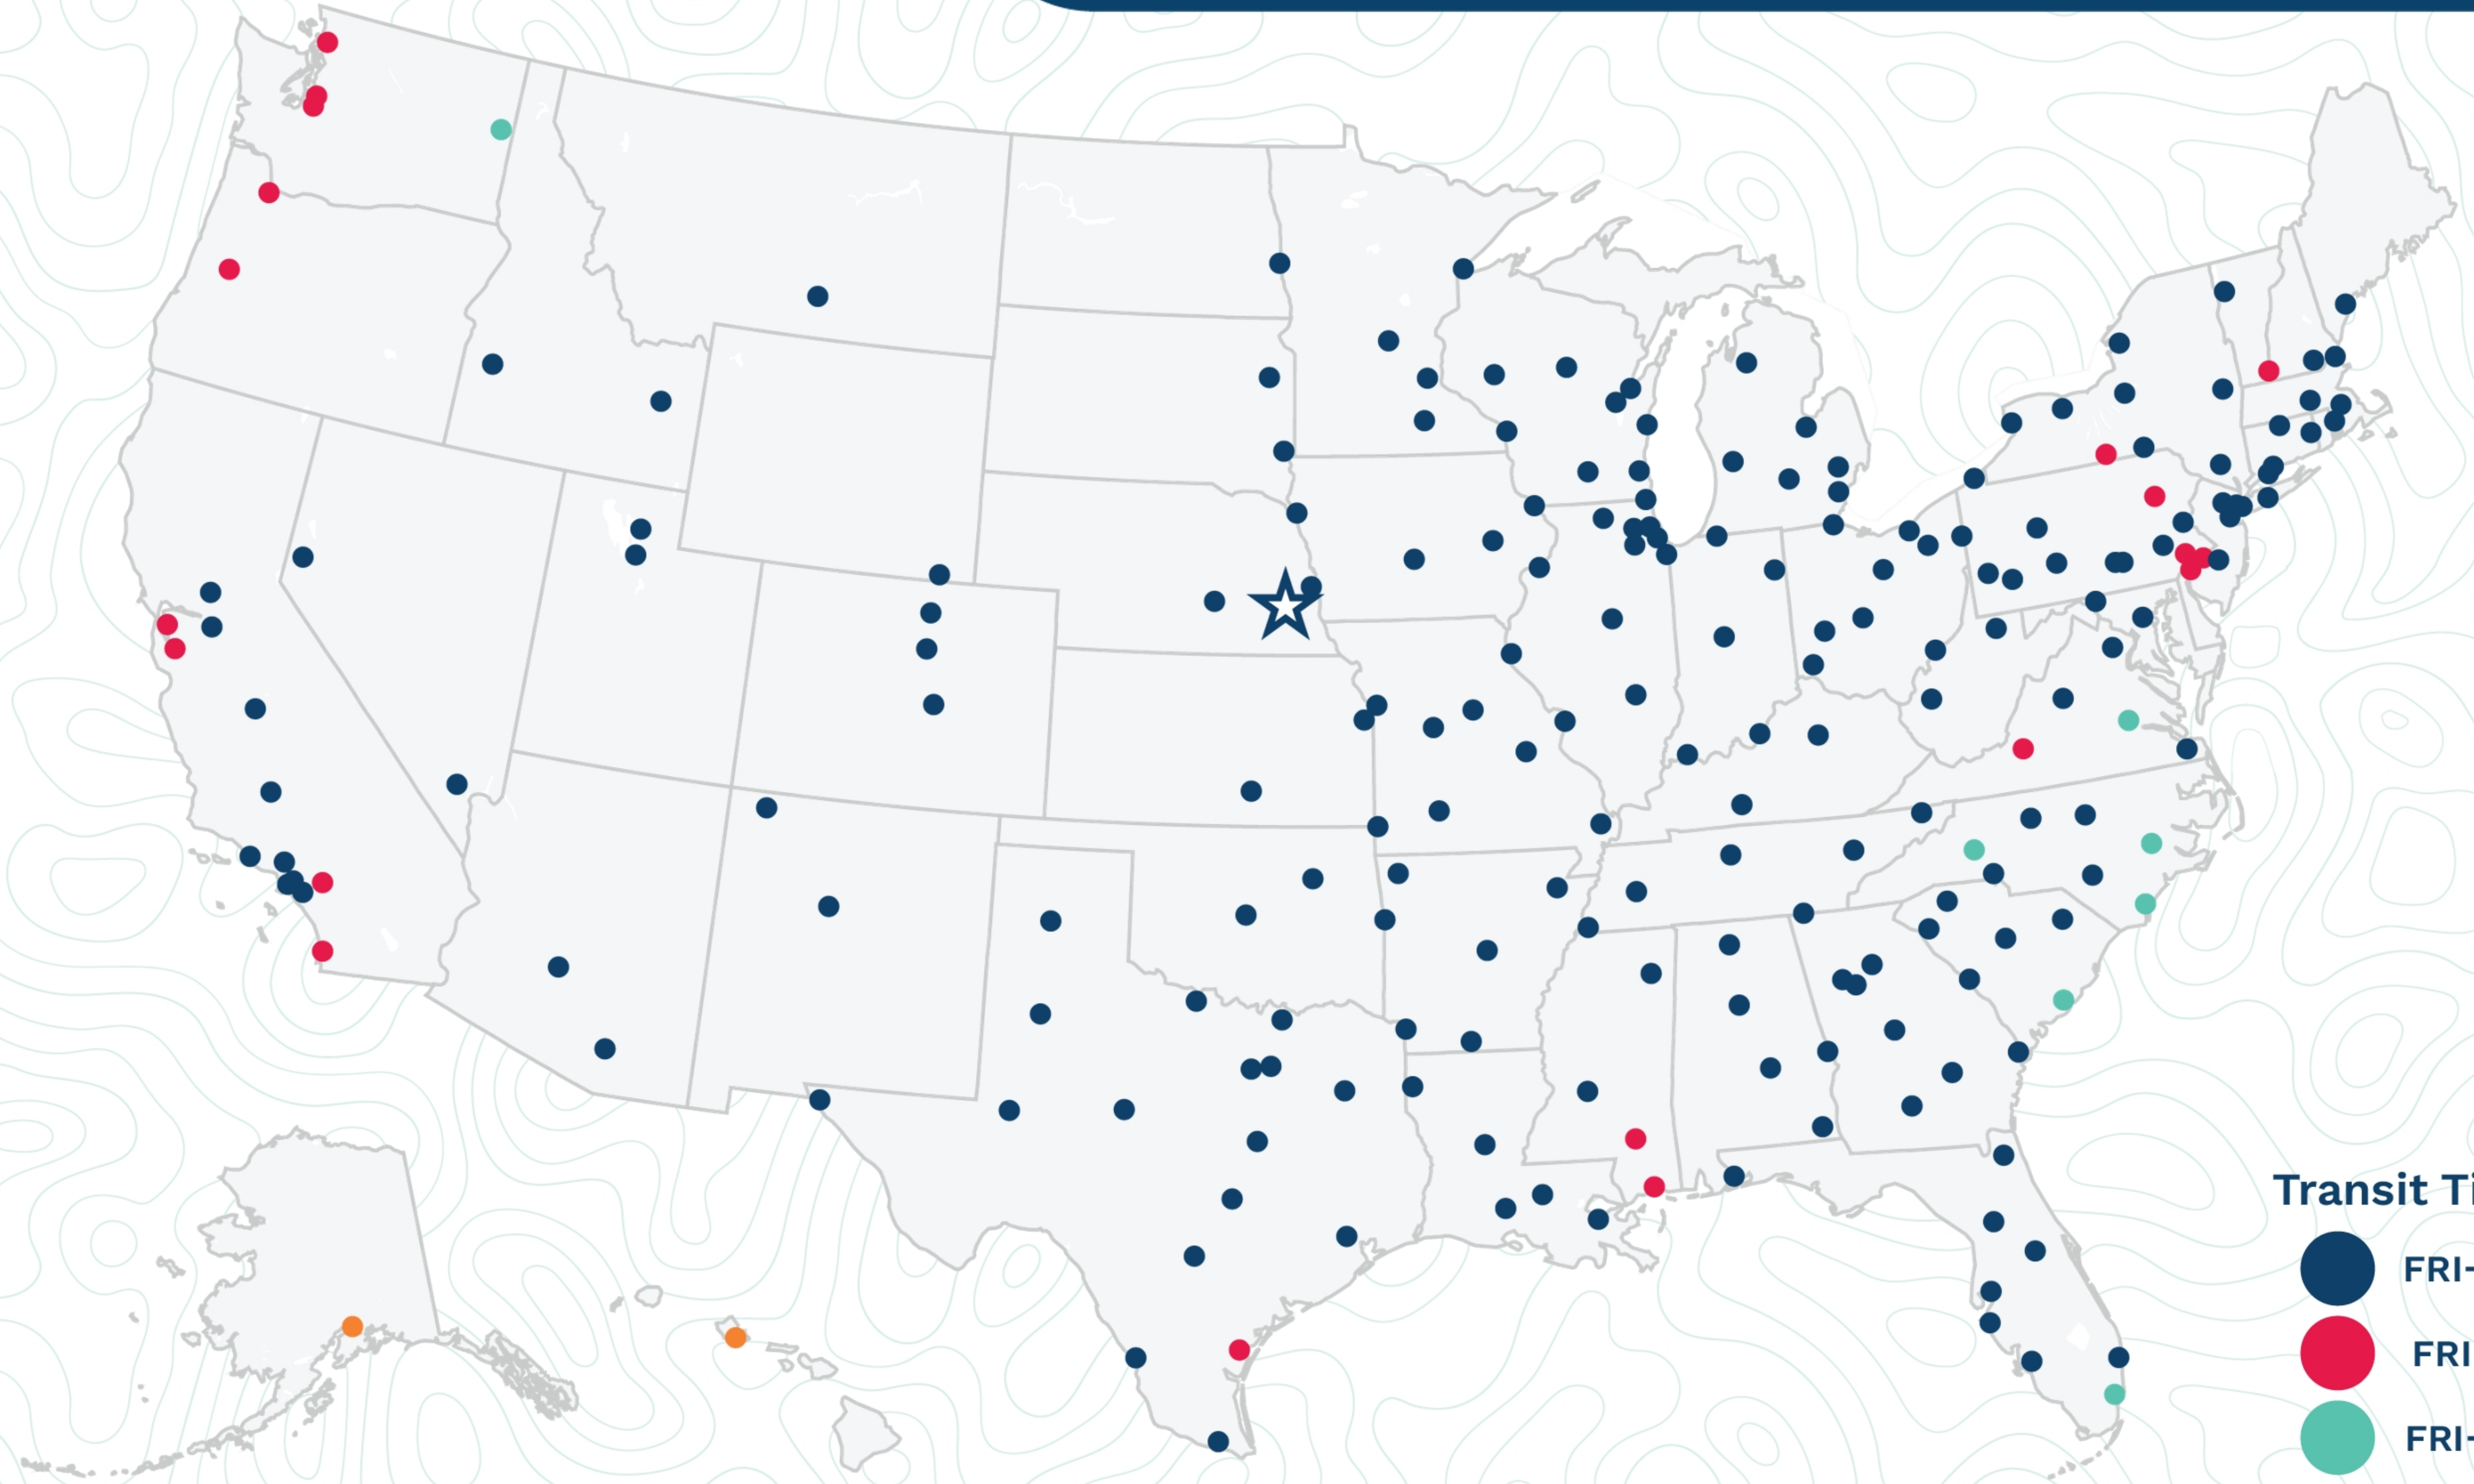

Lincoln

5300 Superior Street
Lincoln, NE 68504
(402) 477-0202

*Map graphically represents outbound transit times to service centers and is for illustrative purposes only.