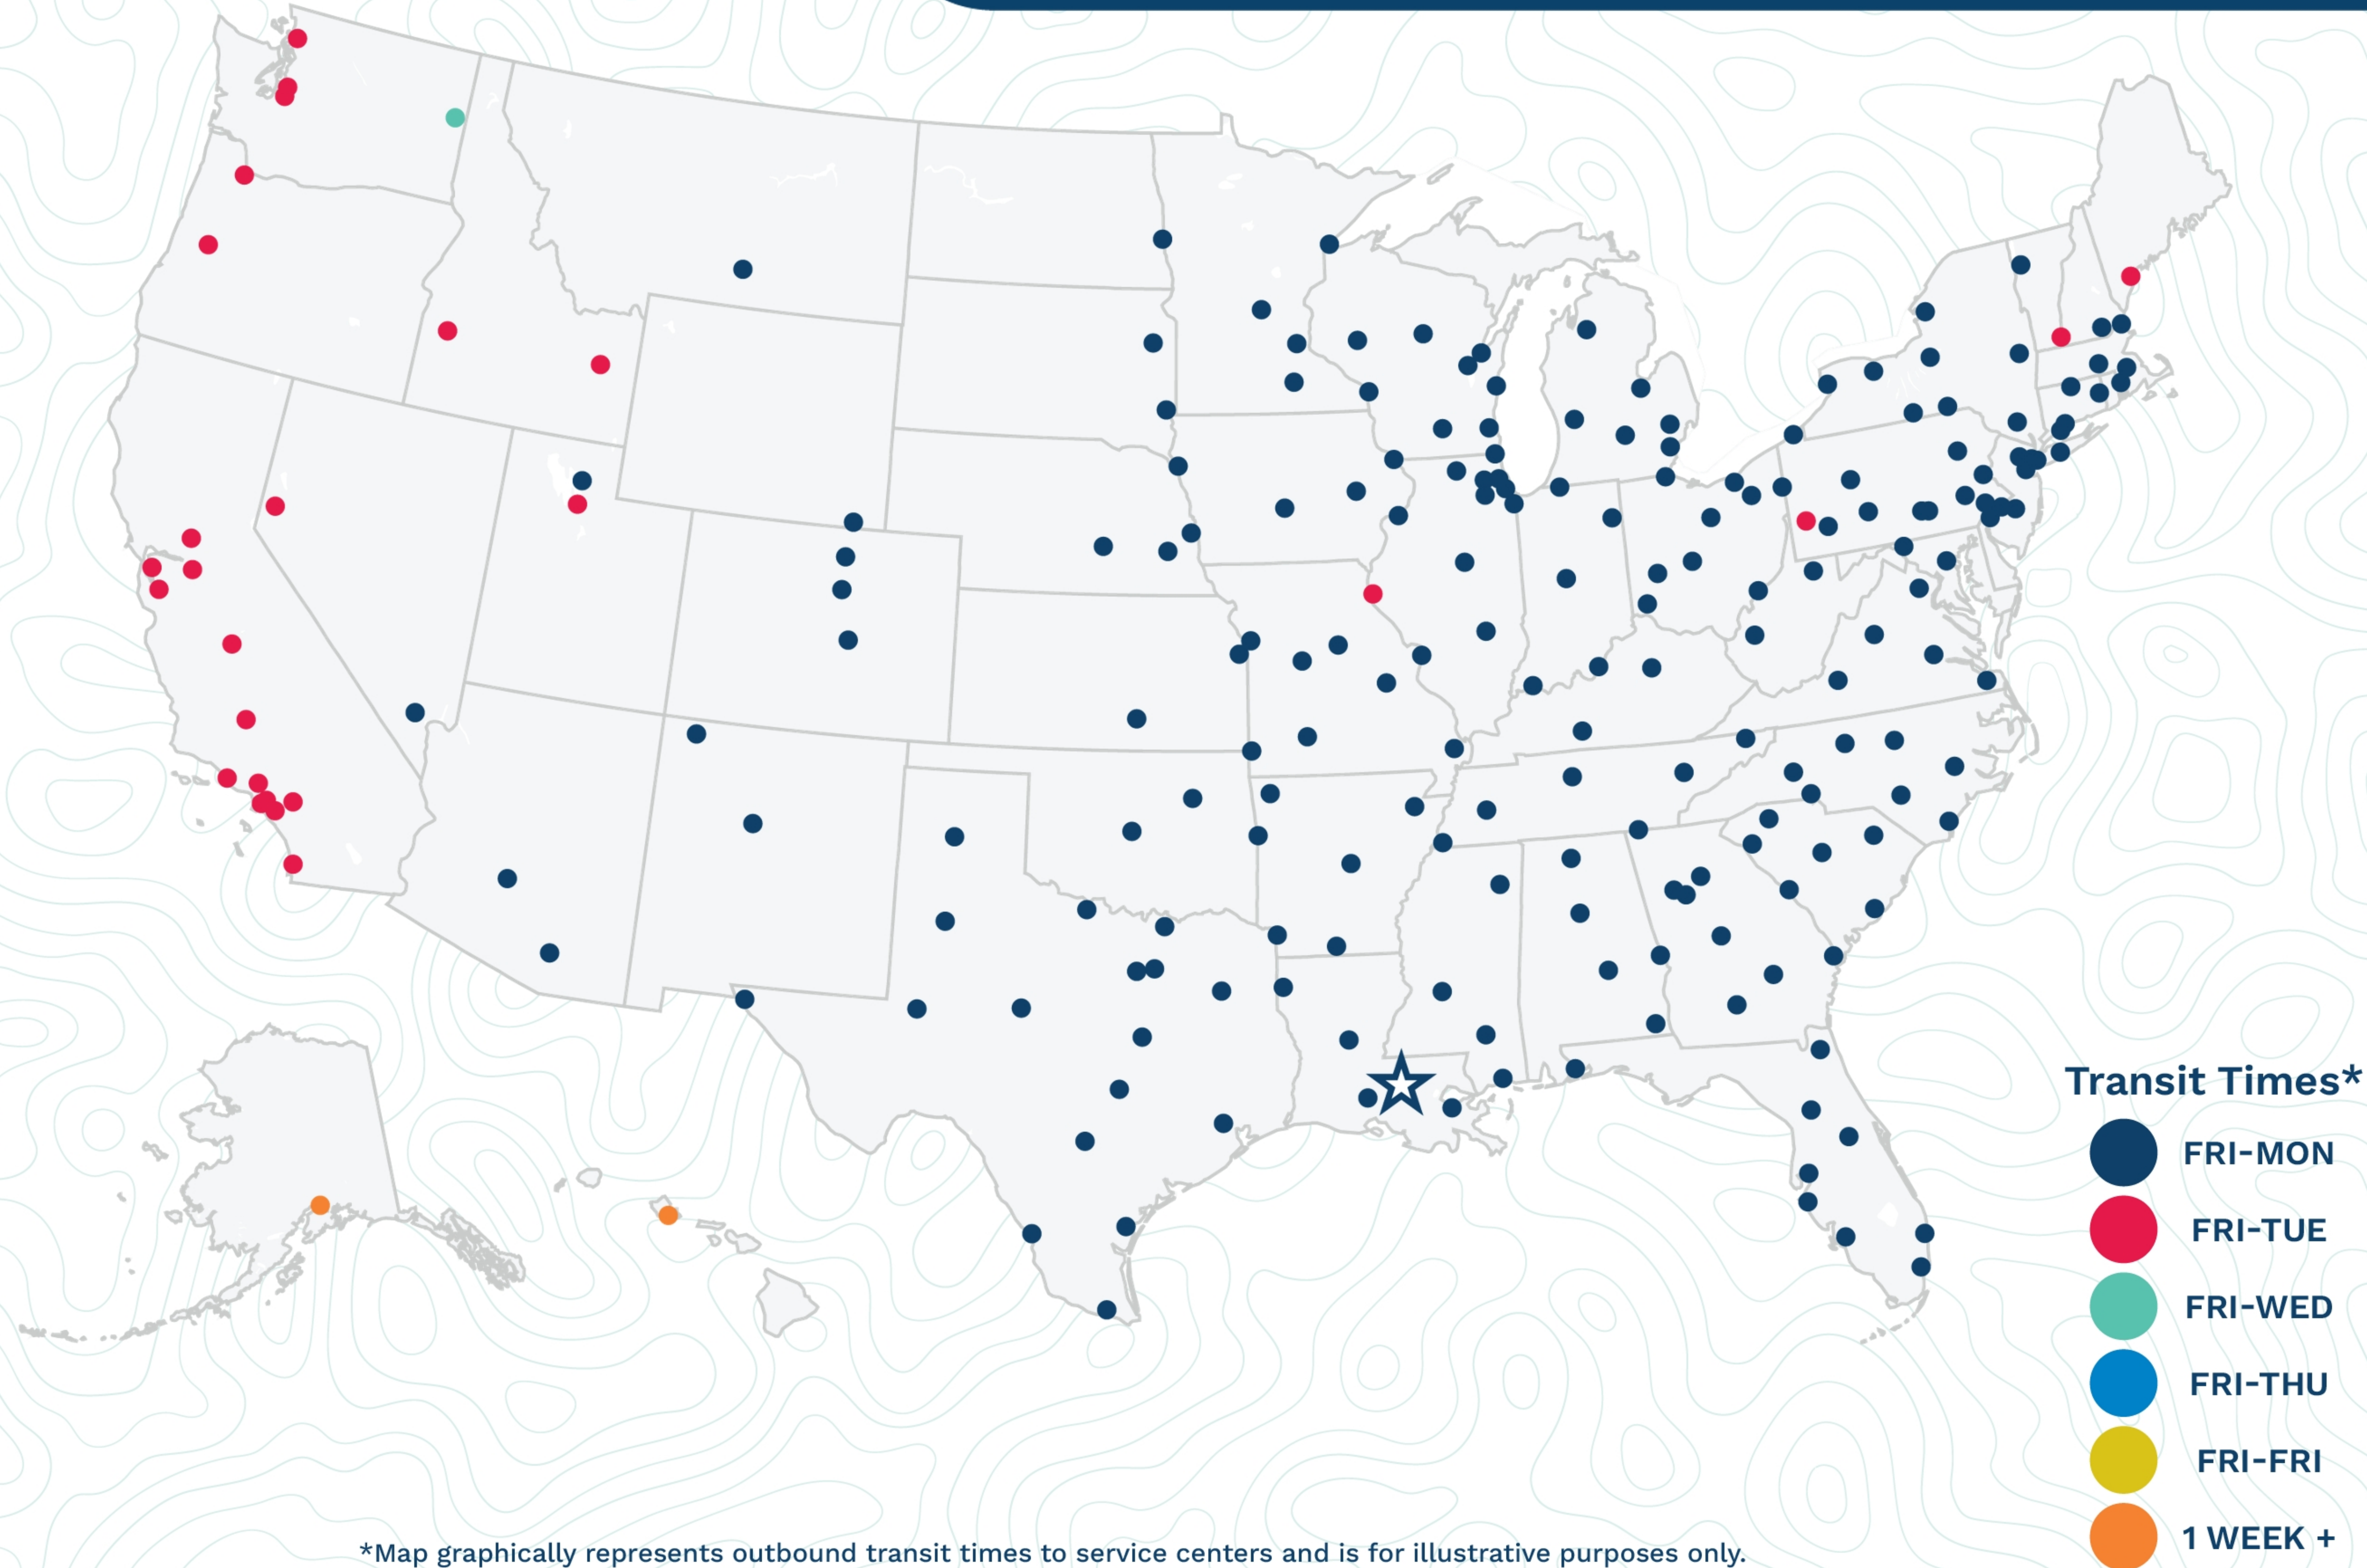

## Baton Rouge

300 Thorn Rd  
Port Allen, LA 70767  
(225) 387-0854

\*Map graphically represents outbound transit times to service centers and is for illustrative purposes only.