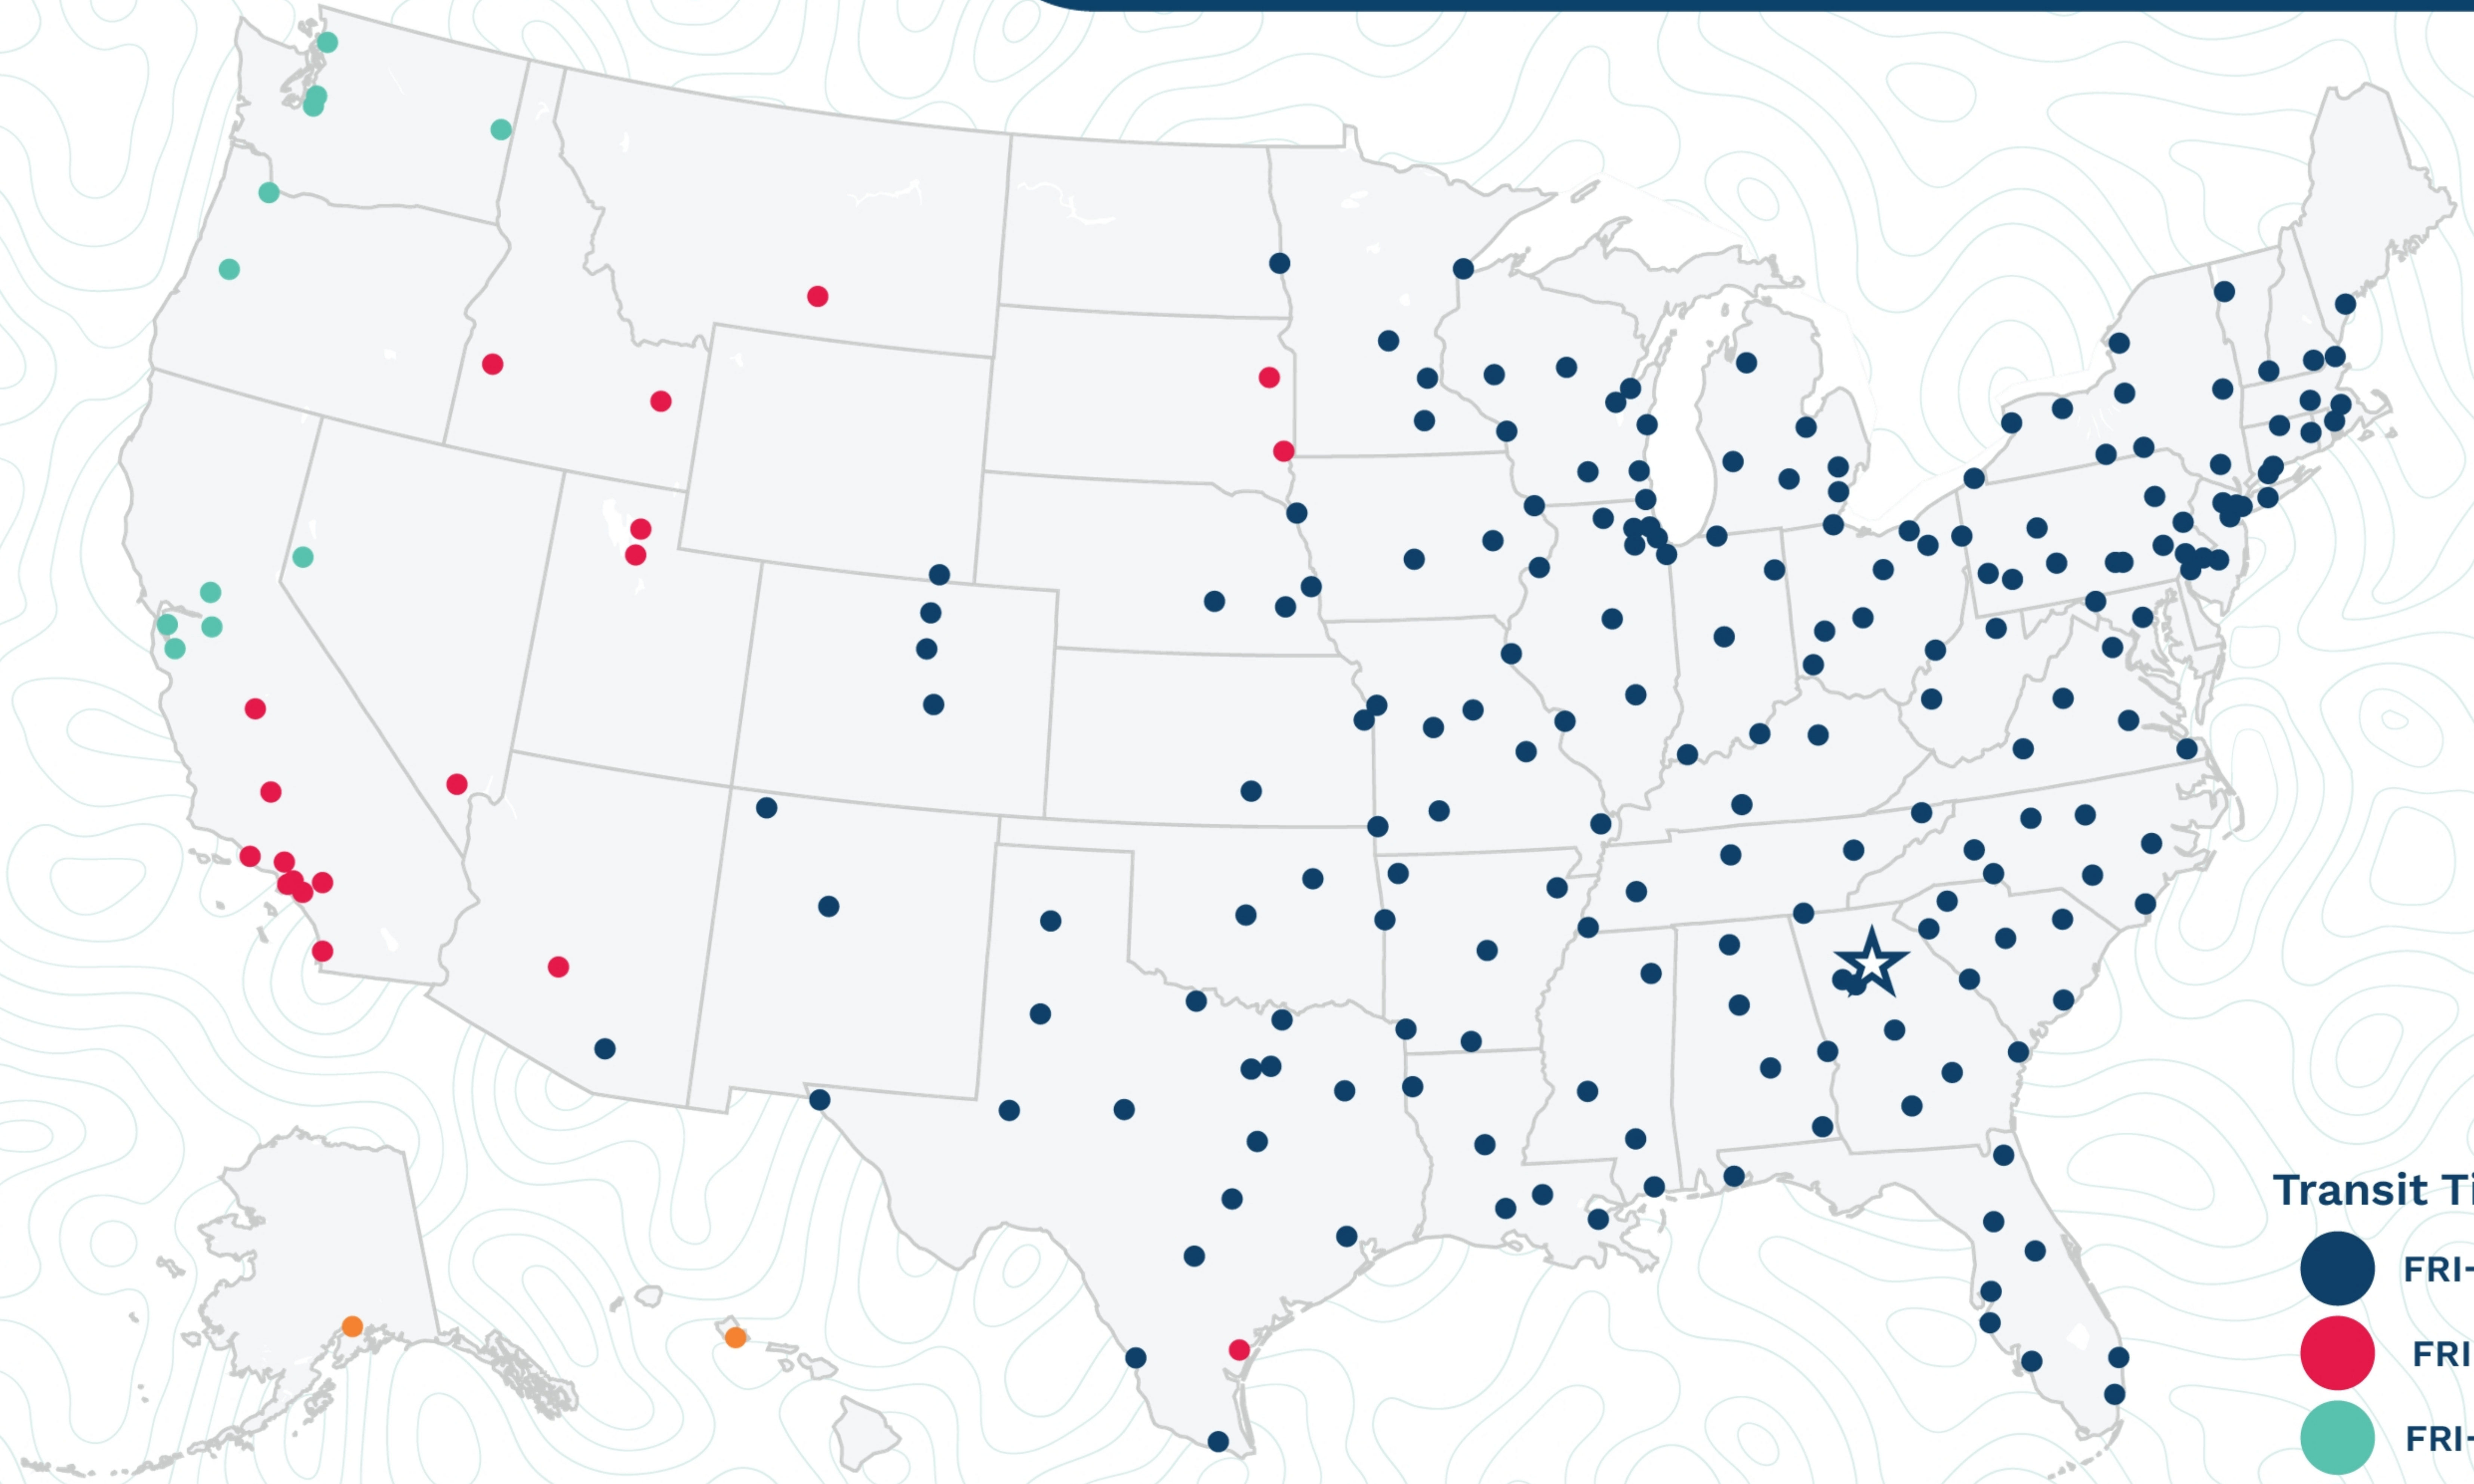

Lawrenceville

50 Boulderbrook Circle Se
Lawrenceville, GA 30045
(770) 338-8485

Transit Times*

- FRI-MON
- FRI-TUE
- FRI-WED
- FRI-THU
- FRI-FRI
- 1 WEEK +

*Map graphically represents outbound transit times to service centers and is for illustrative purposes only.