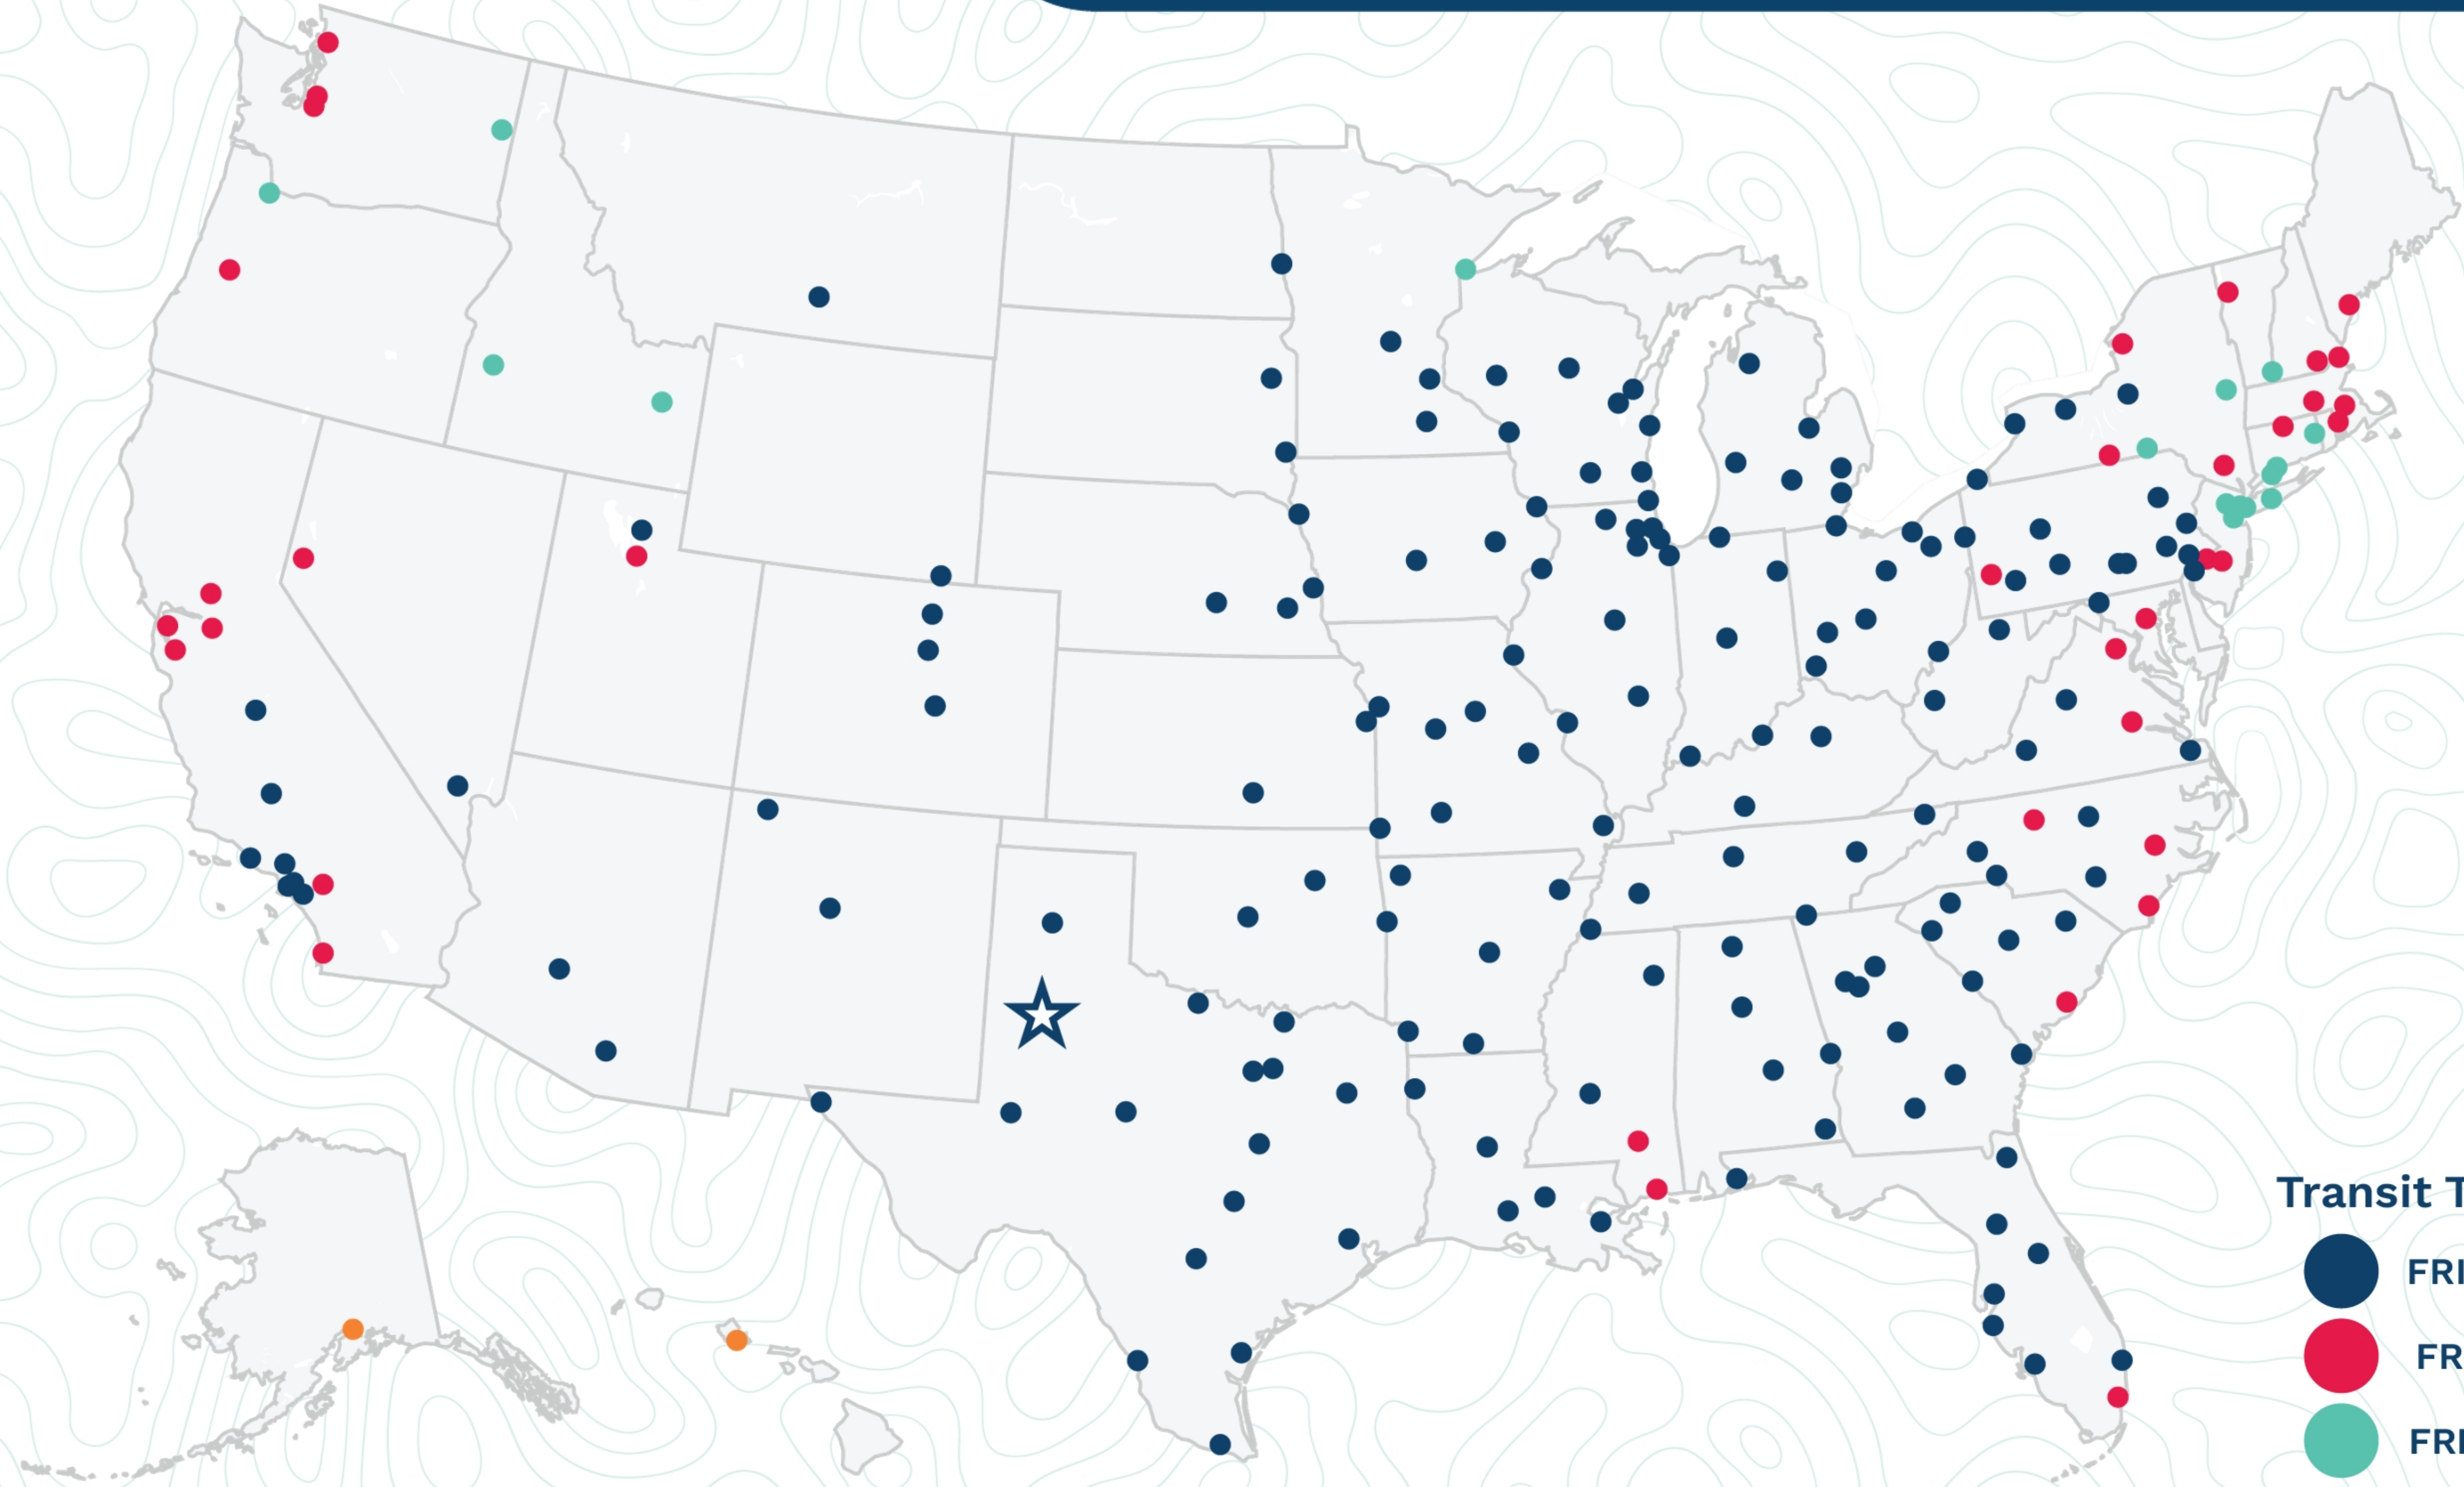

Lubbock

402 E 14th St  
Lubbock, TX 79403  
(806) 763-3925

Transit Times\*

- FRI-MON
- FRI-TUE
- FRI-WED
- FRI-THU
- FRI-FRI
- 1 WEEK +

\*Map graphically represents outbound transit times to service centers and is for illustrative purposes only.