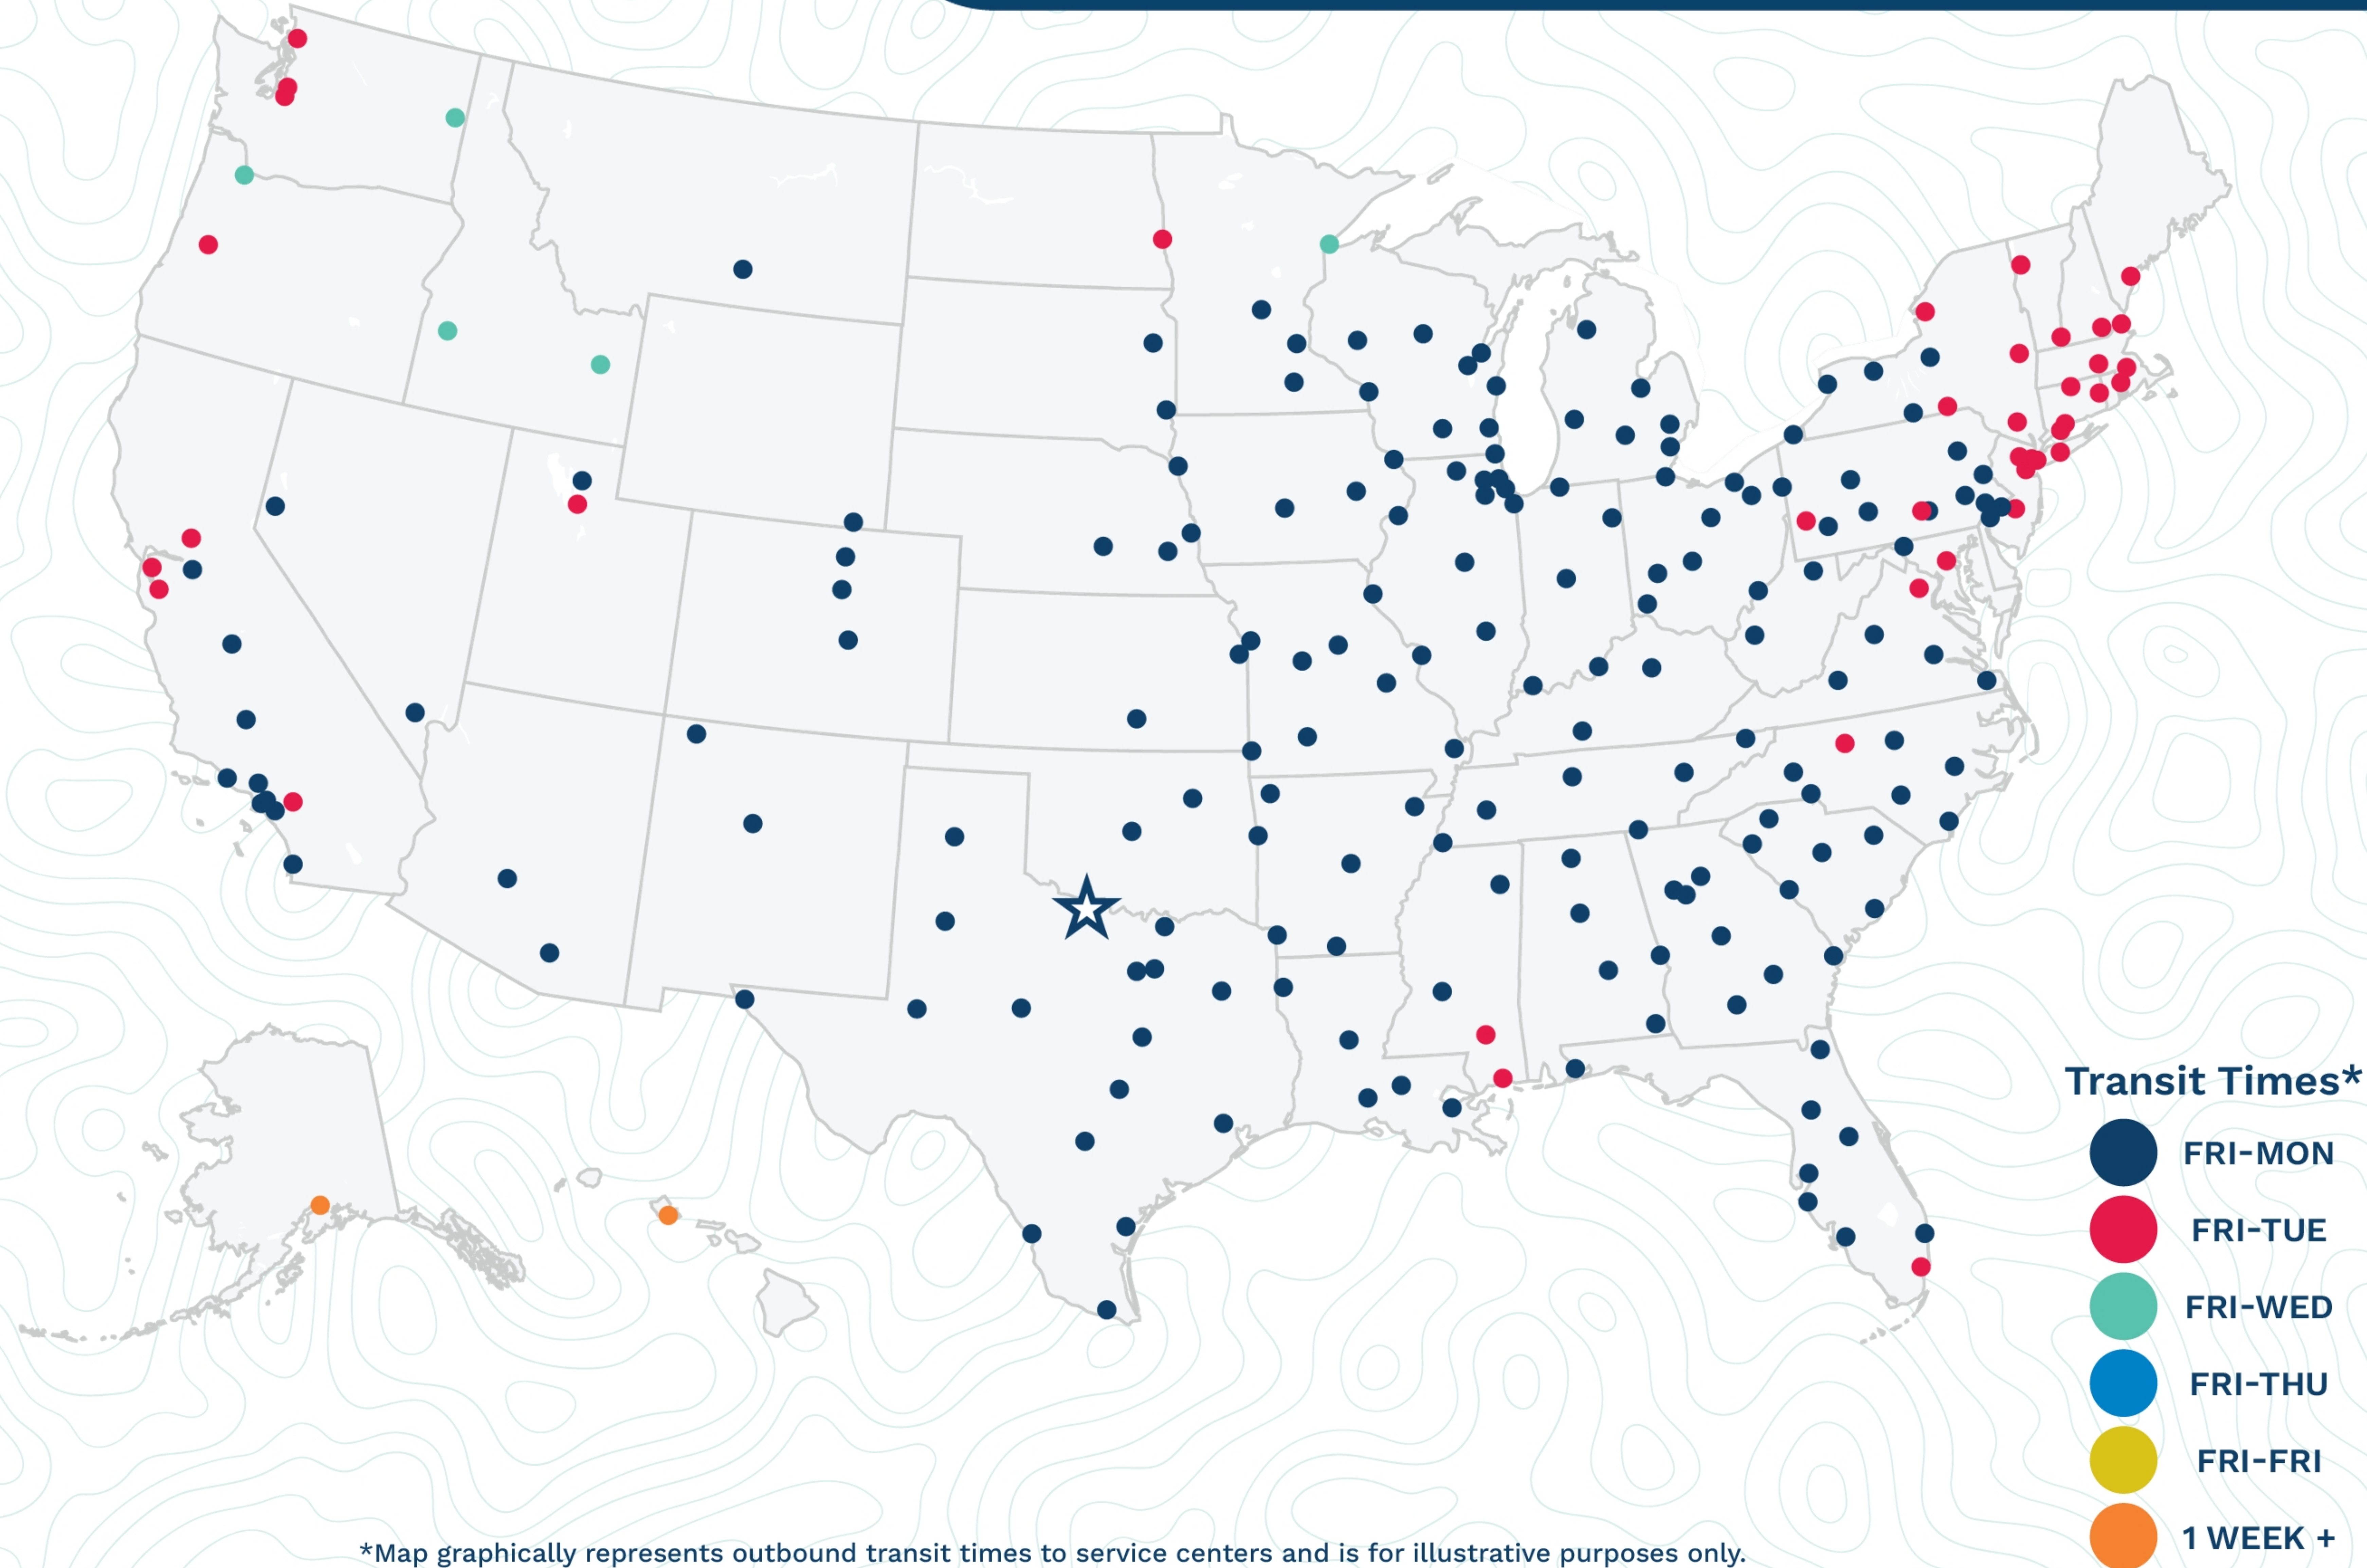

Wichita Falls

1300 Old Iowa Park Rd
Wichita Falls, TX 76306
(940) 761-1134

*Map graphically represents outbound transit times to service centers and is for illustrative purposes only.