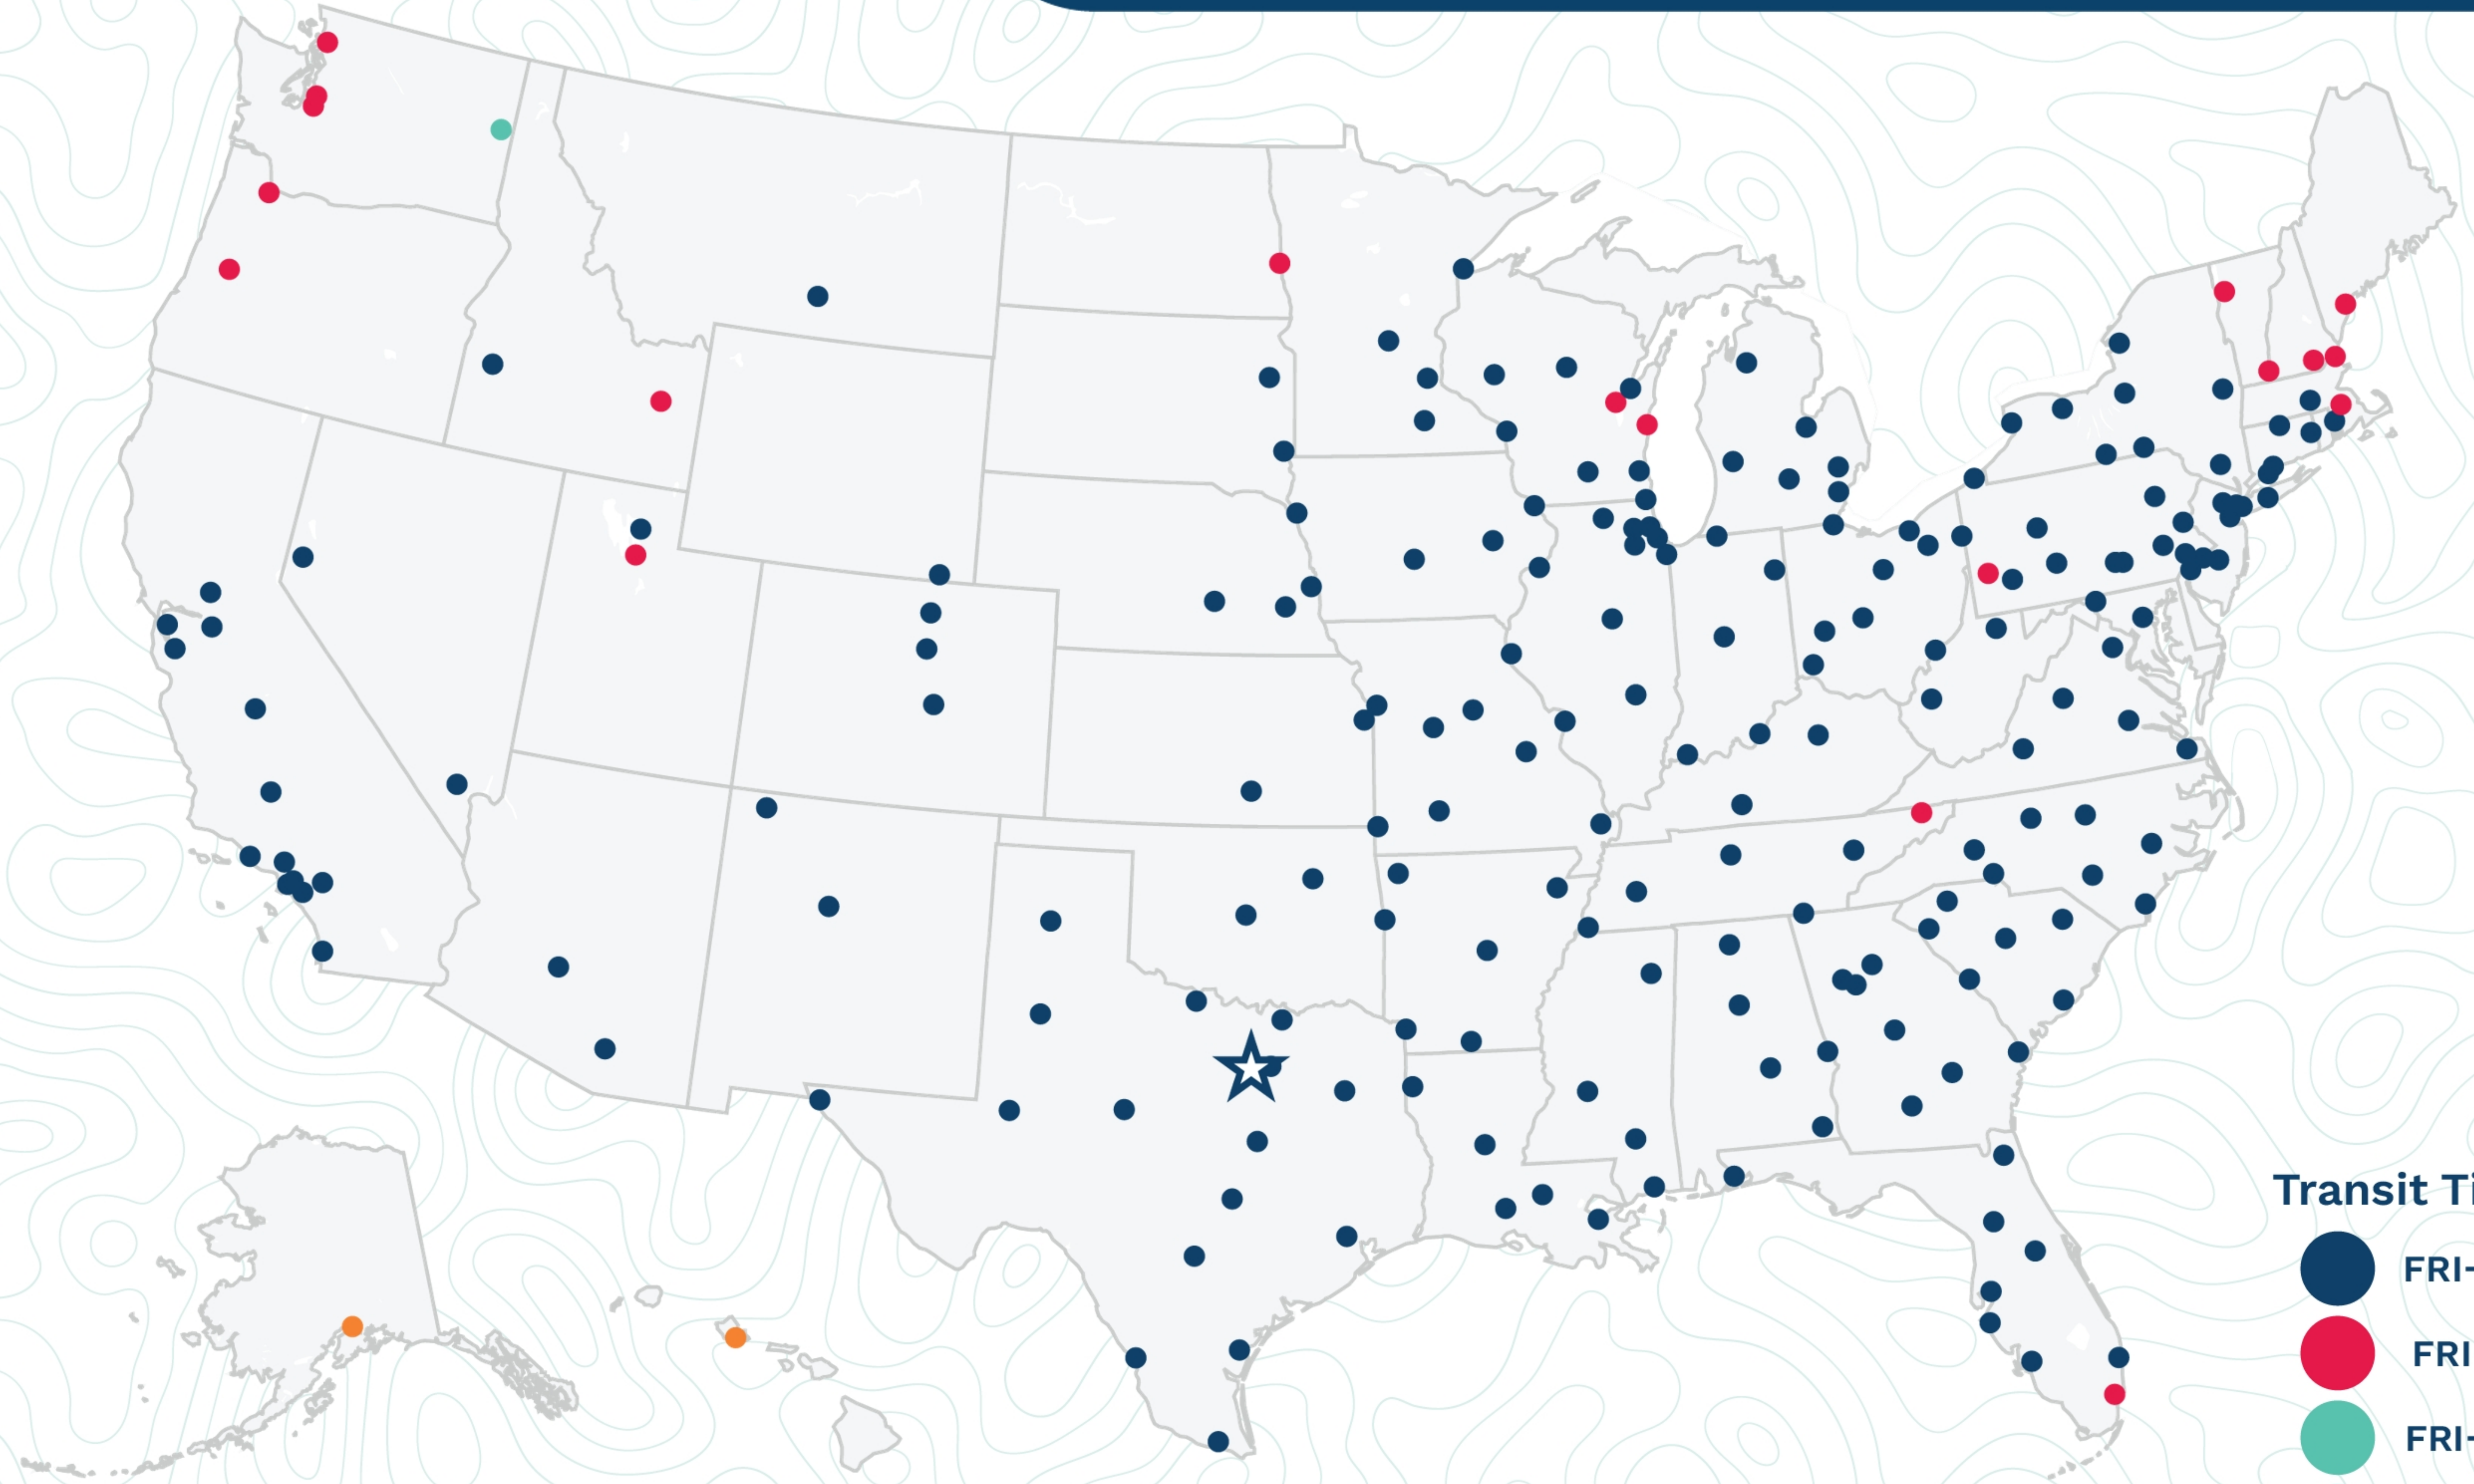

Fort Worth

1414 Baurline St
Fort Worth, TX 76111
(817) 335-6221

Transit Times*

- FRI-MON
- FRI-TUE
- FRI-WED
- FRI-THU
- FRI-FRI
- 1 WEEK +

*Map graphically represents outbound transit times to service centers and is for illustrative purposes only.