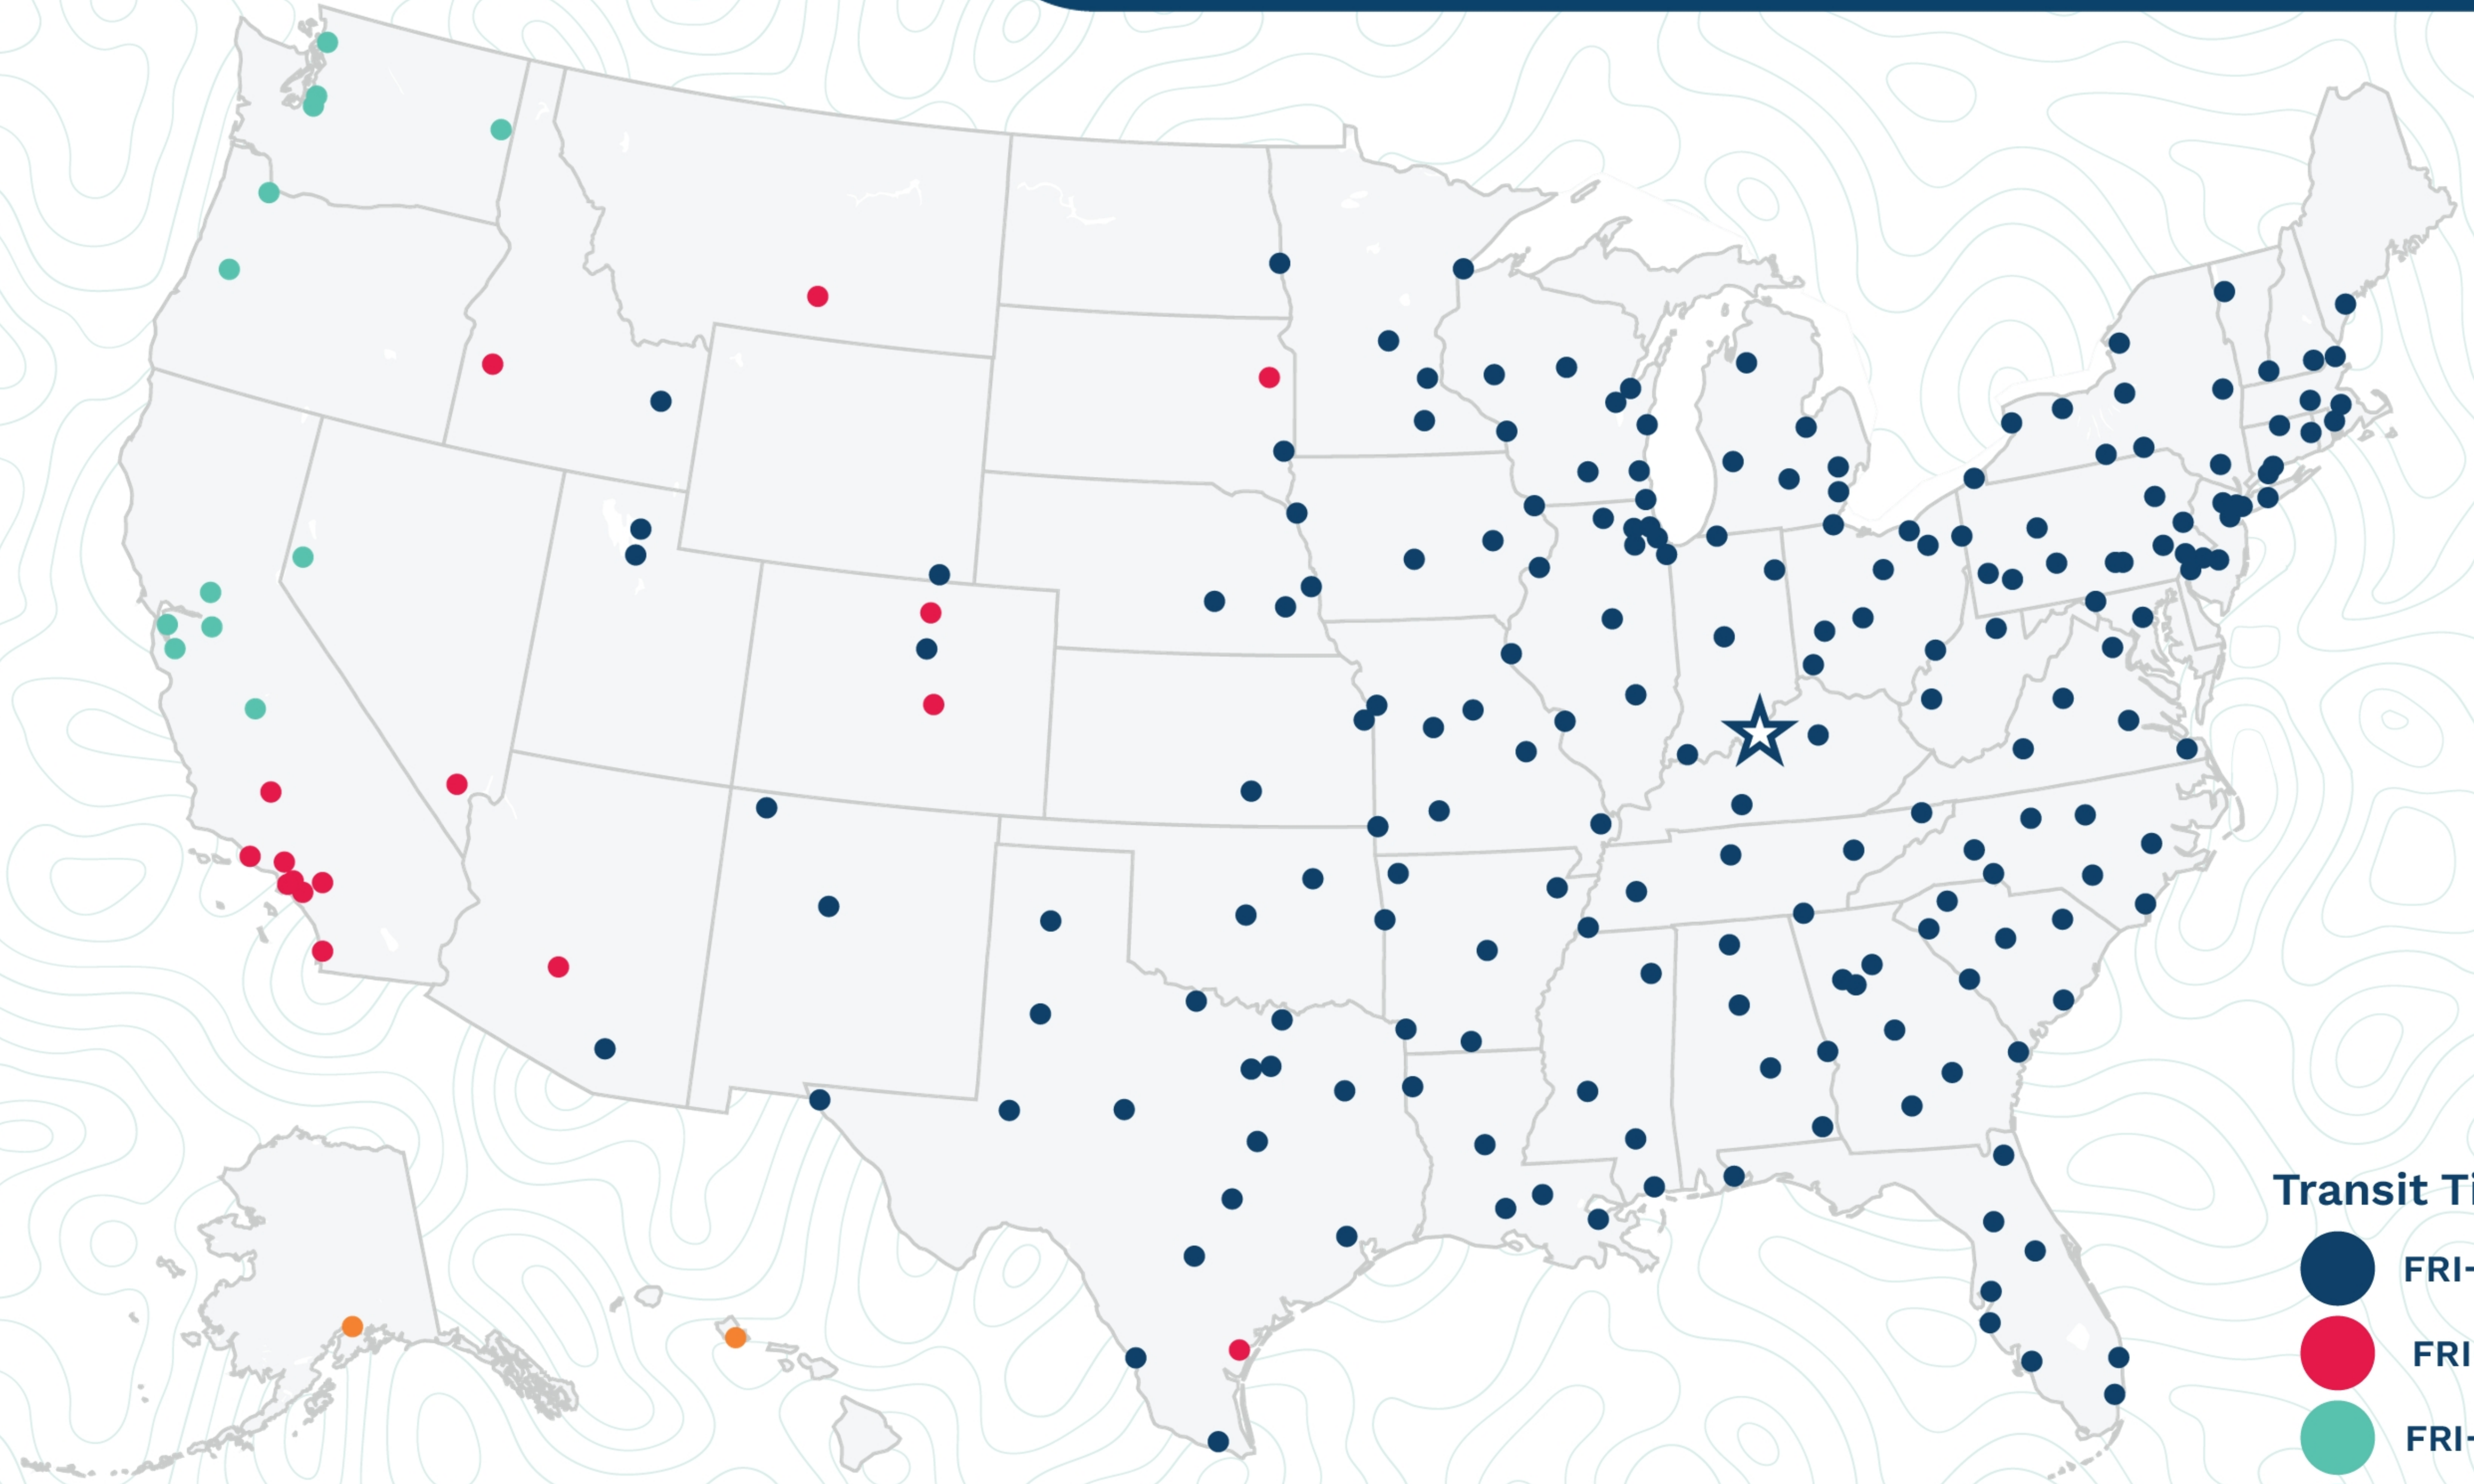

**Louisville**

2203 Walrich Dr.  
Louisville, KY 40211  
(502) 778-3381

**Transit Times\***

- FRI-MON
- FRI-TUE
- FRI-WED
- FRI-THU
- FRI-FRI
- 1 WEEK +

\*Map graphically represents outbound transit times to service centers and is for illustrative purposes only.