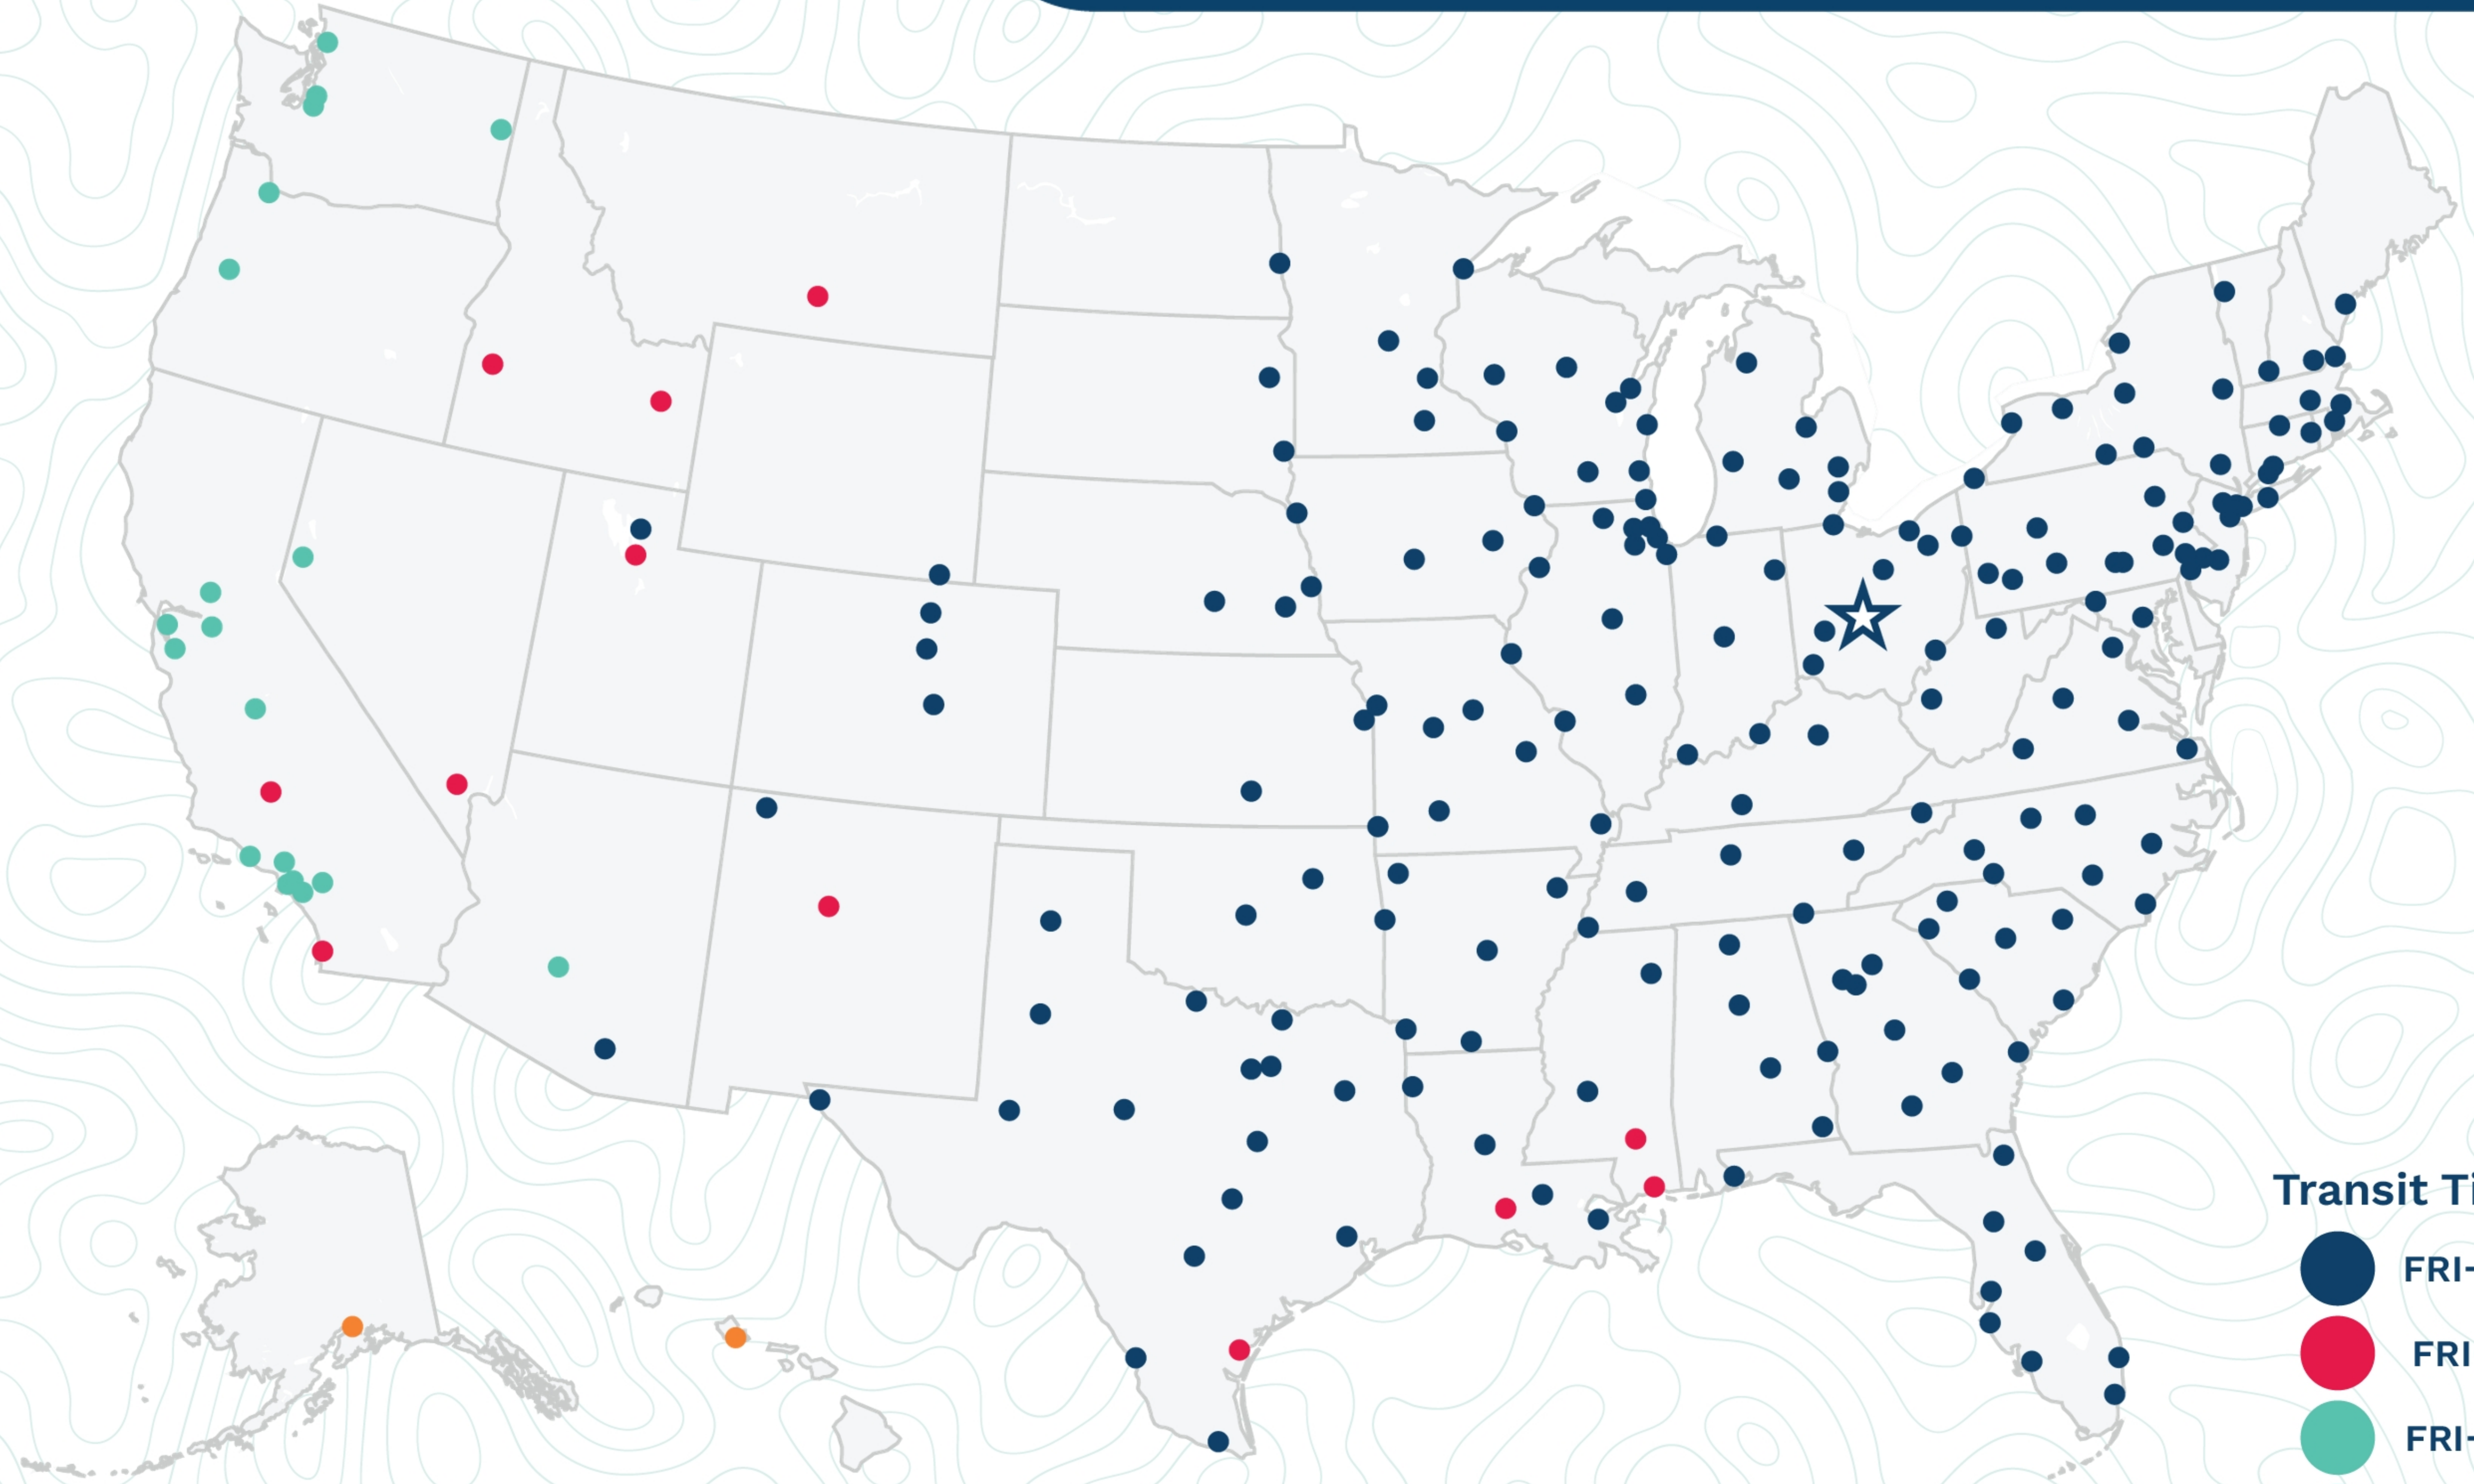

## Columbus

4800 Journal Street  
Columbus, OH 43228  
(614) 294-3537

\*Map graphically represents outbound transit times to service centers and is for illustrative purposes only.