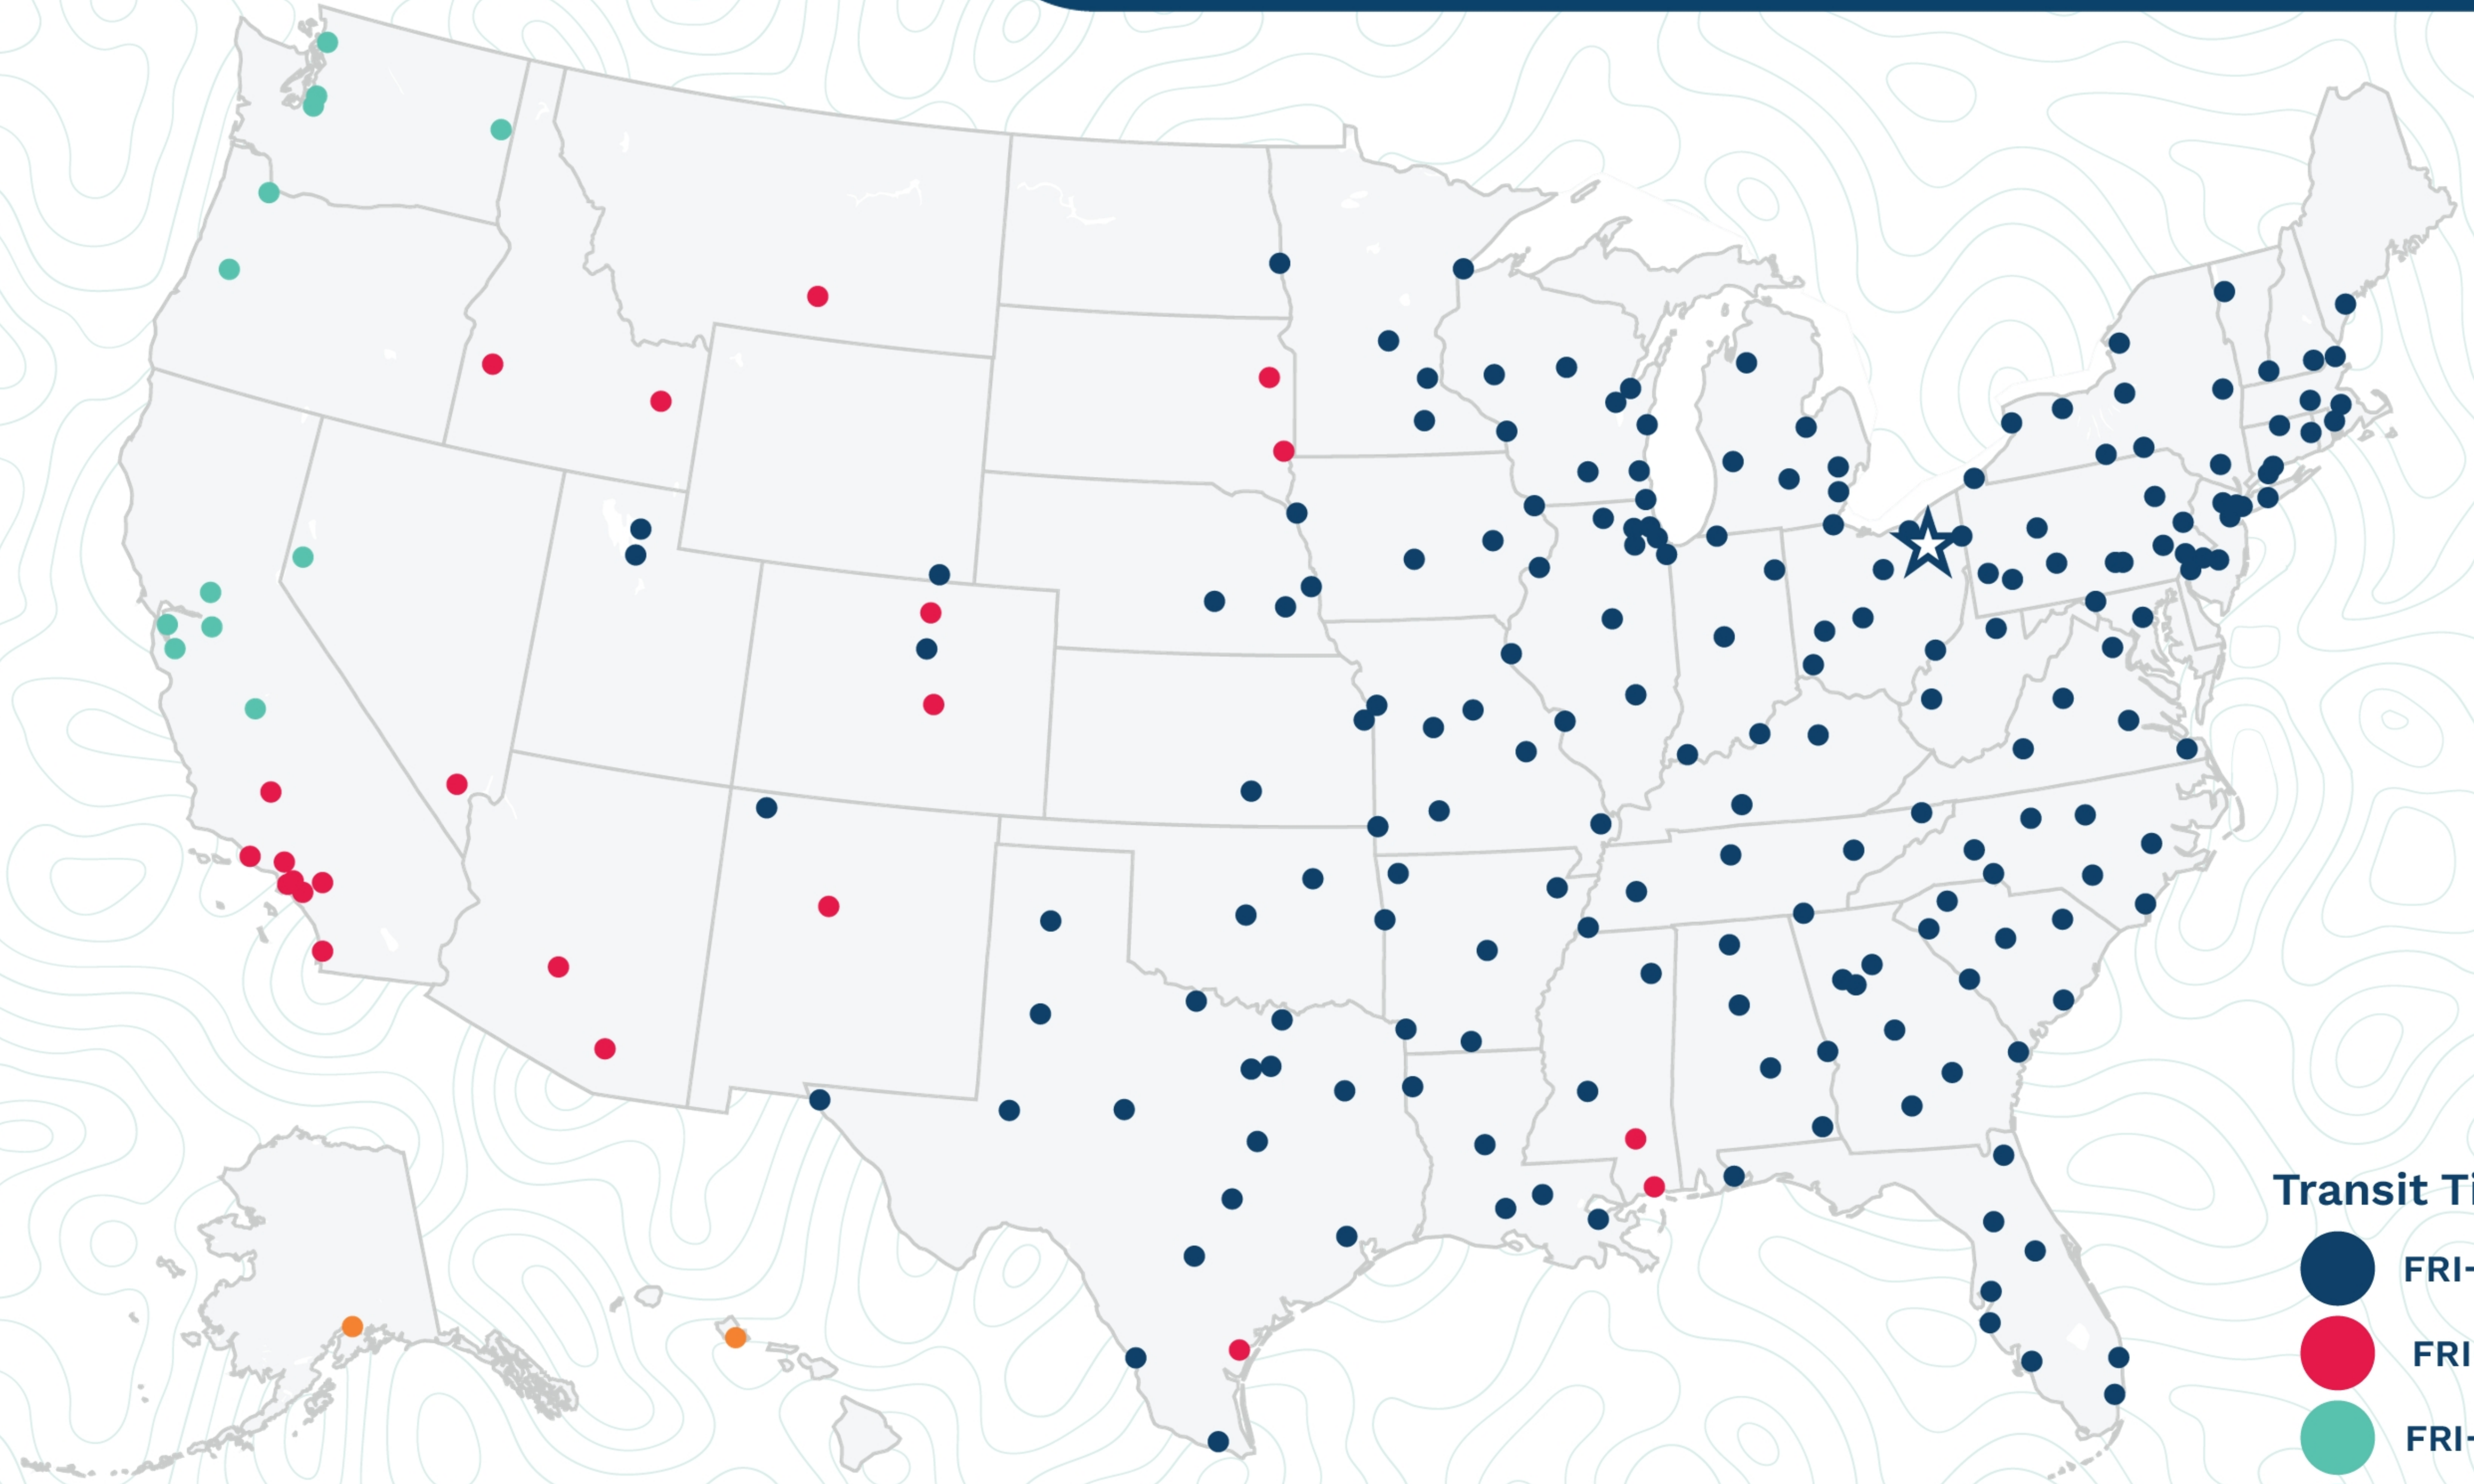

Akron

344 Portage Blvd
Kent, OH 44240
(330) 673-8545

*Map graphically represents outbound transit times to service centers and is for illustrative purposes only.