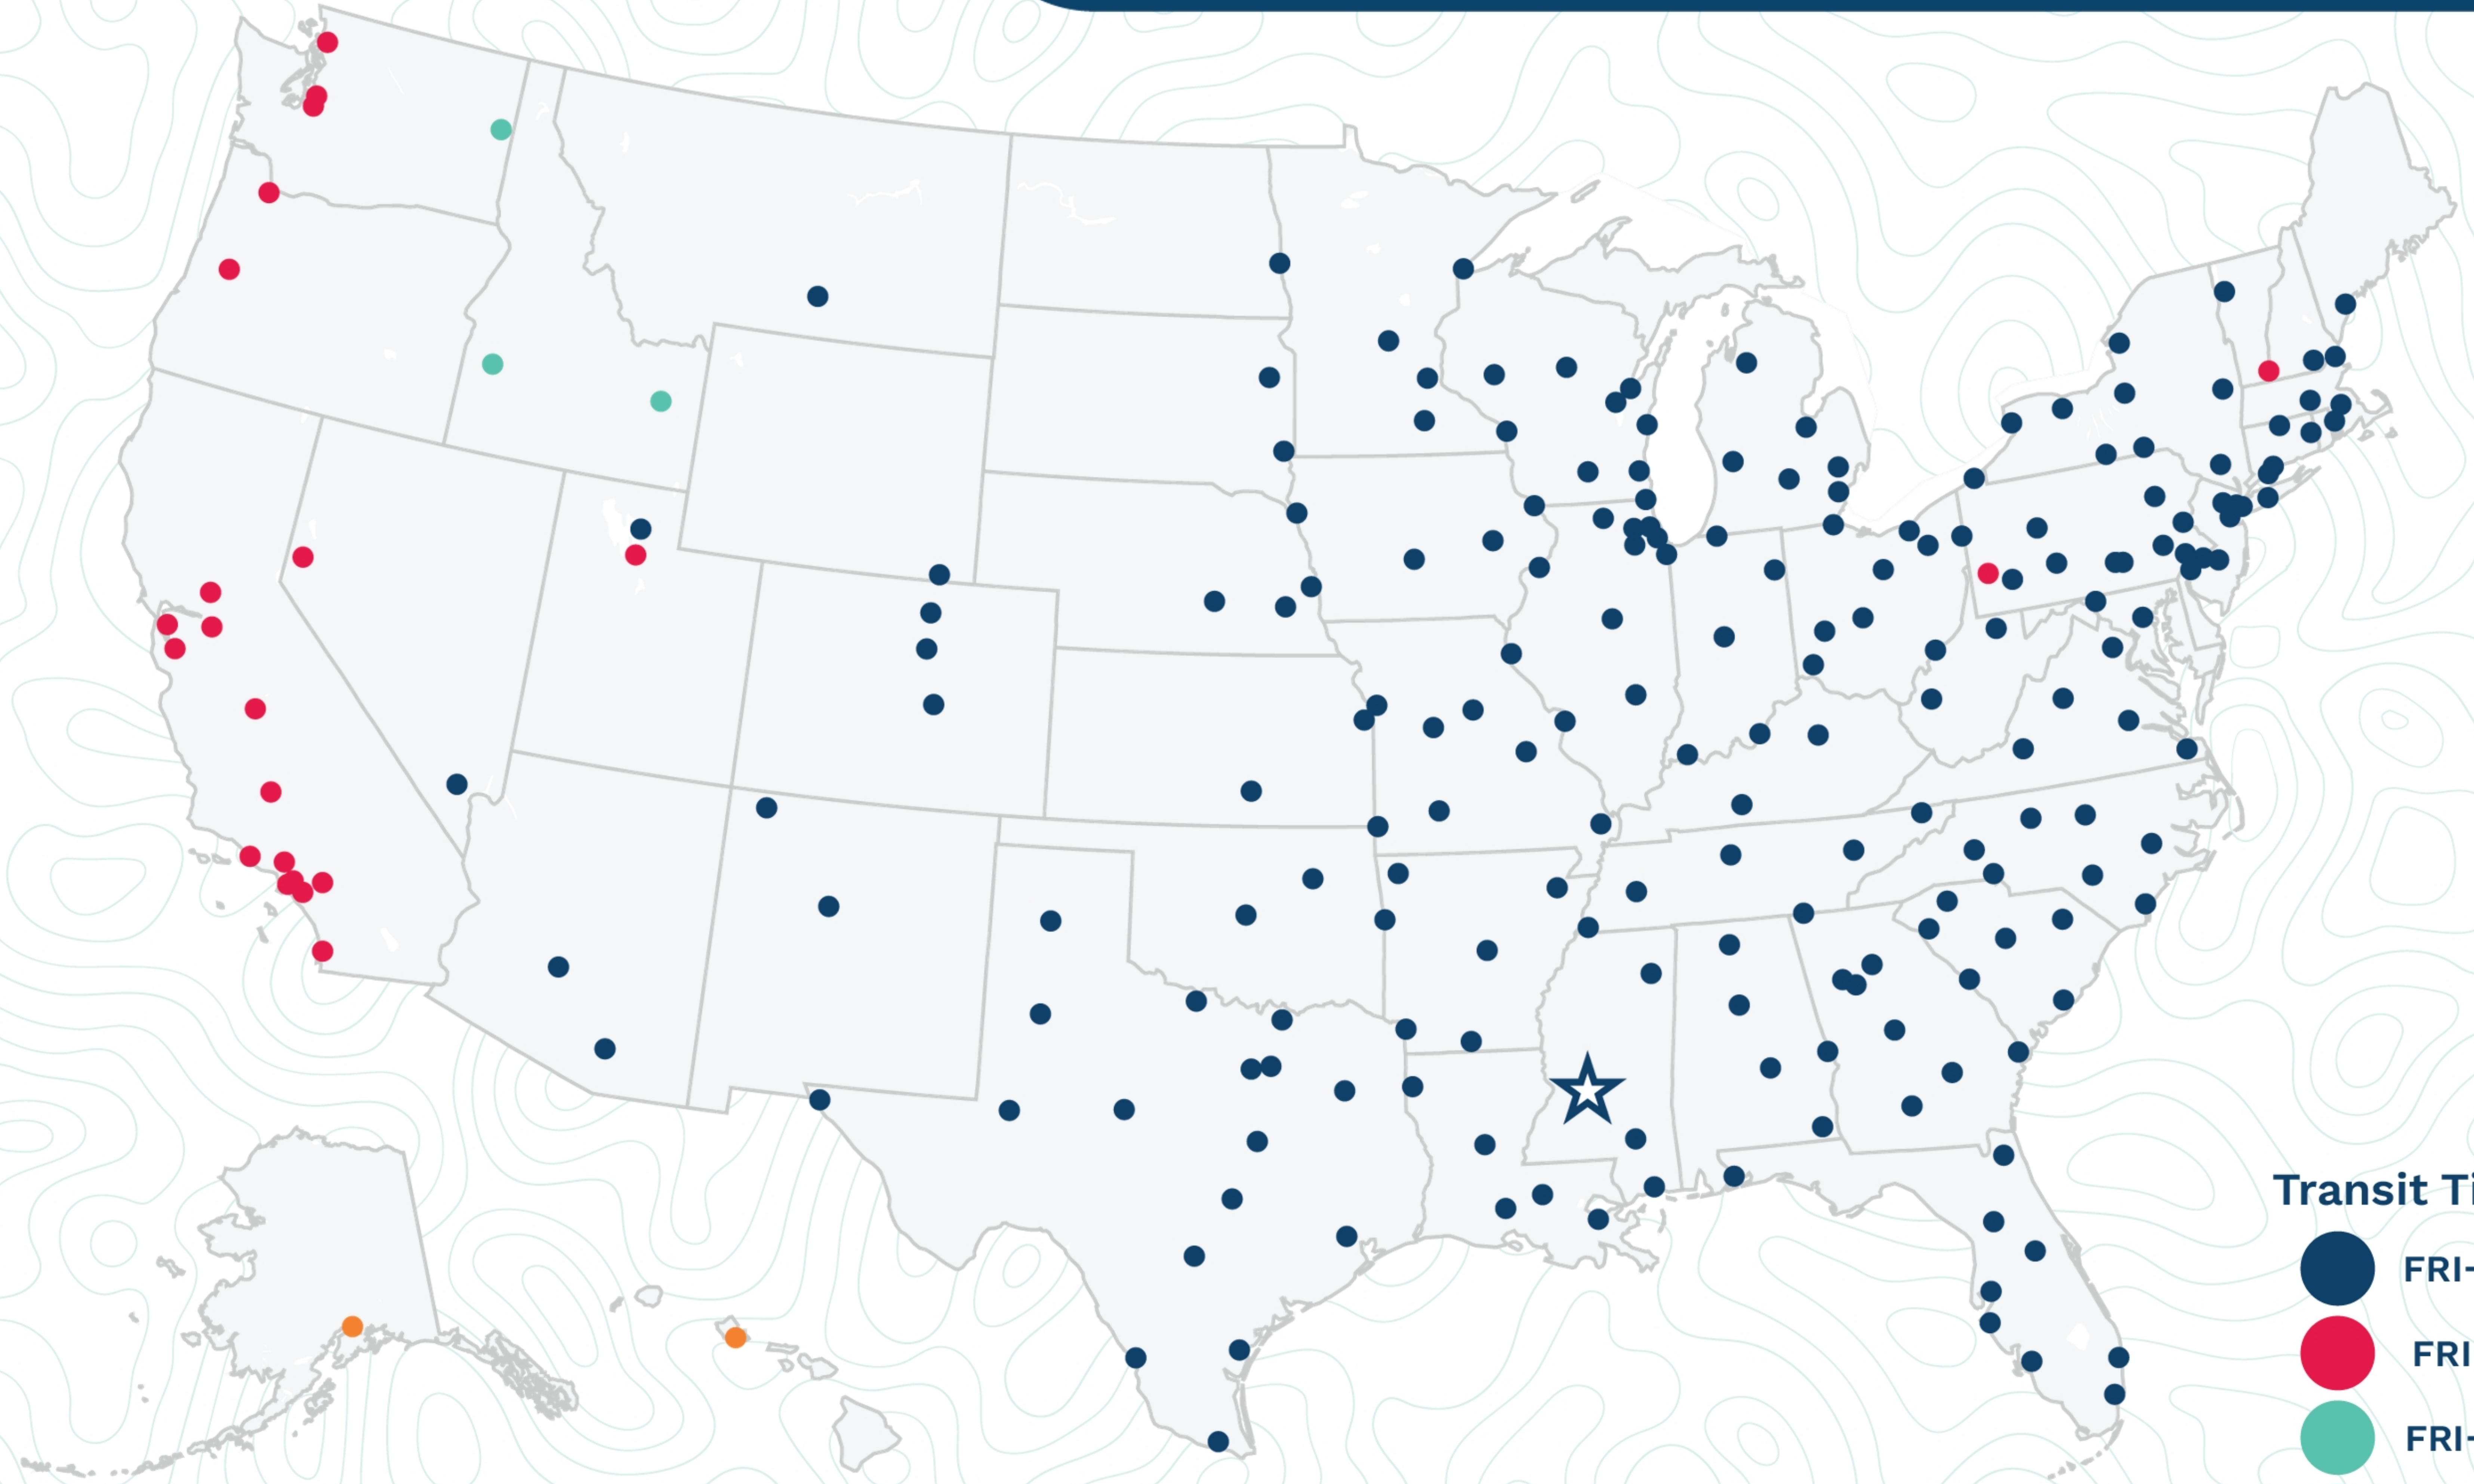

**Jackson**

4501 I-55 South  
Jackson, MS 39212  
(601) 372-0125

**Transit Times\***

- FRI-MON
- FRI-TUE
- FRI-WED
- FRI-THU
- FRI-FRI
- 1 WEEK +

\*Map graphically represents outbound transit times to service centers and is for illustrative purposes only.