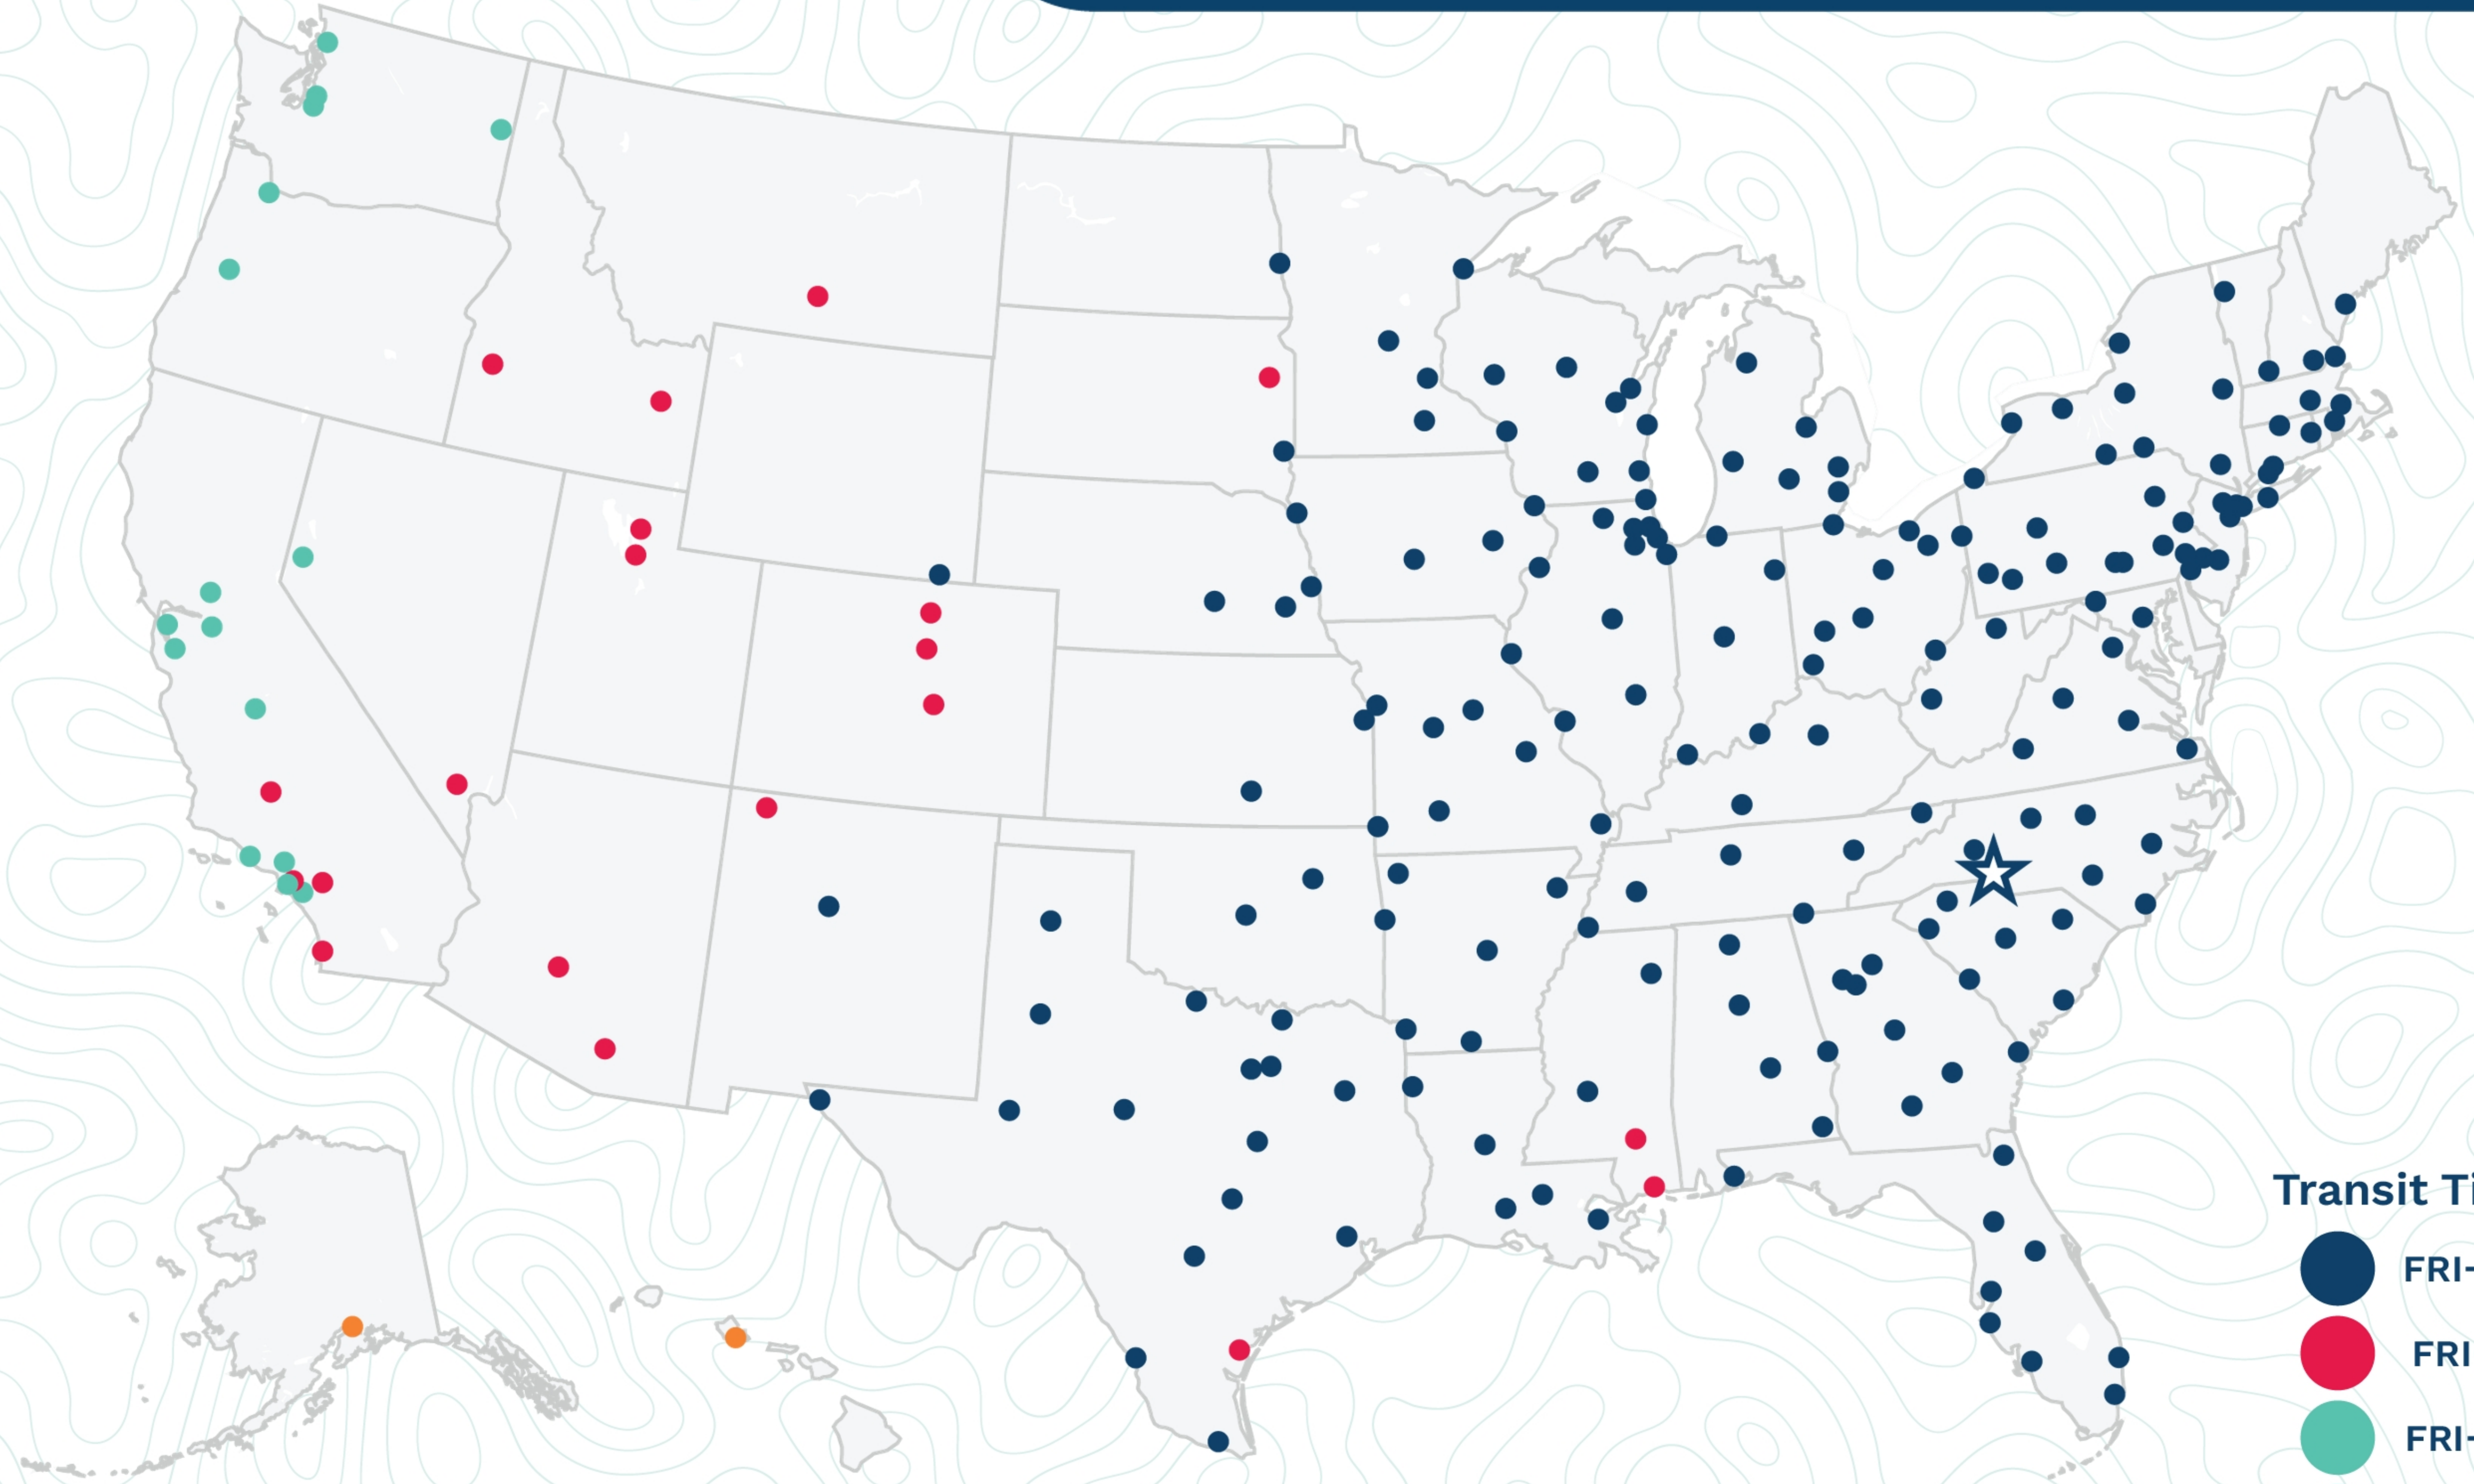

Charlotte

325 Peach Orchard Road  
Belmont, NC 28012  
(704) 825-2022

Transit Times\*

- FRI-MON
- FRI-TUE
- FRI-WED
- FRI-THU
- FRI-FRI
- 1 WEEK +

\*Map graphically represents outbound transit times to service centers and is for illustrative purposes only.