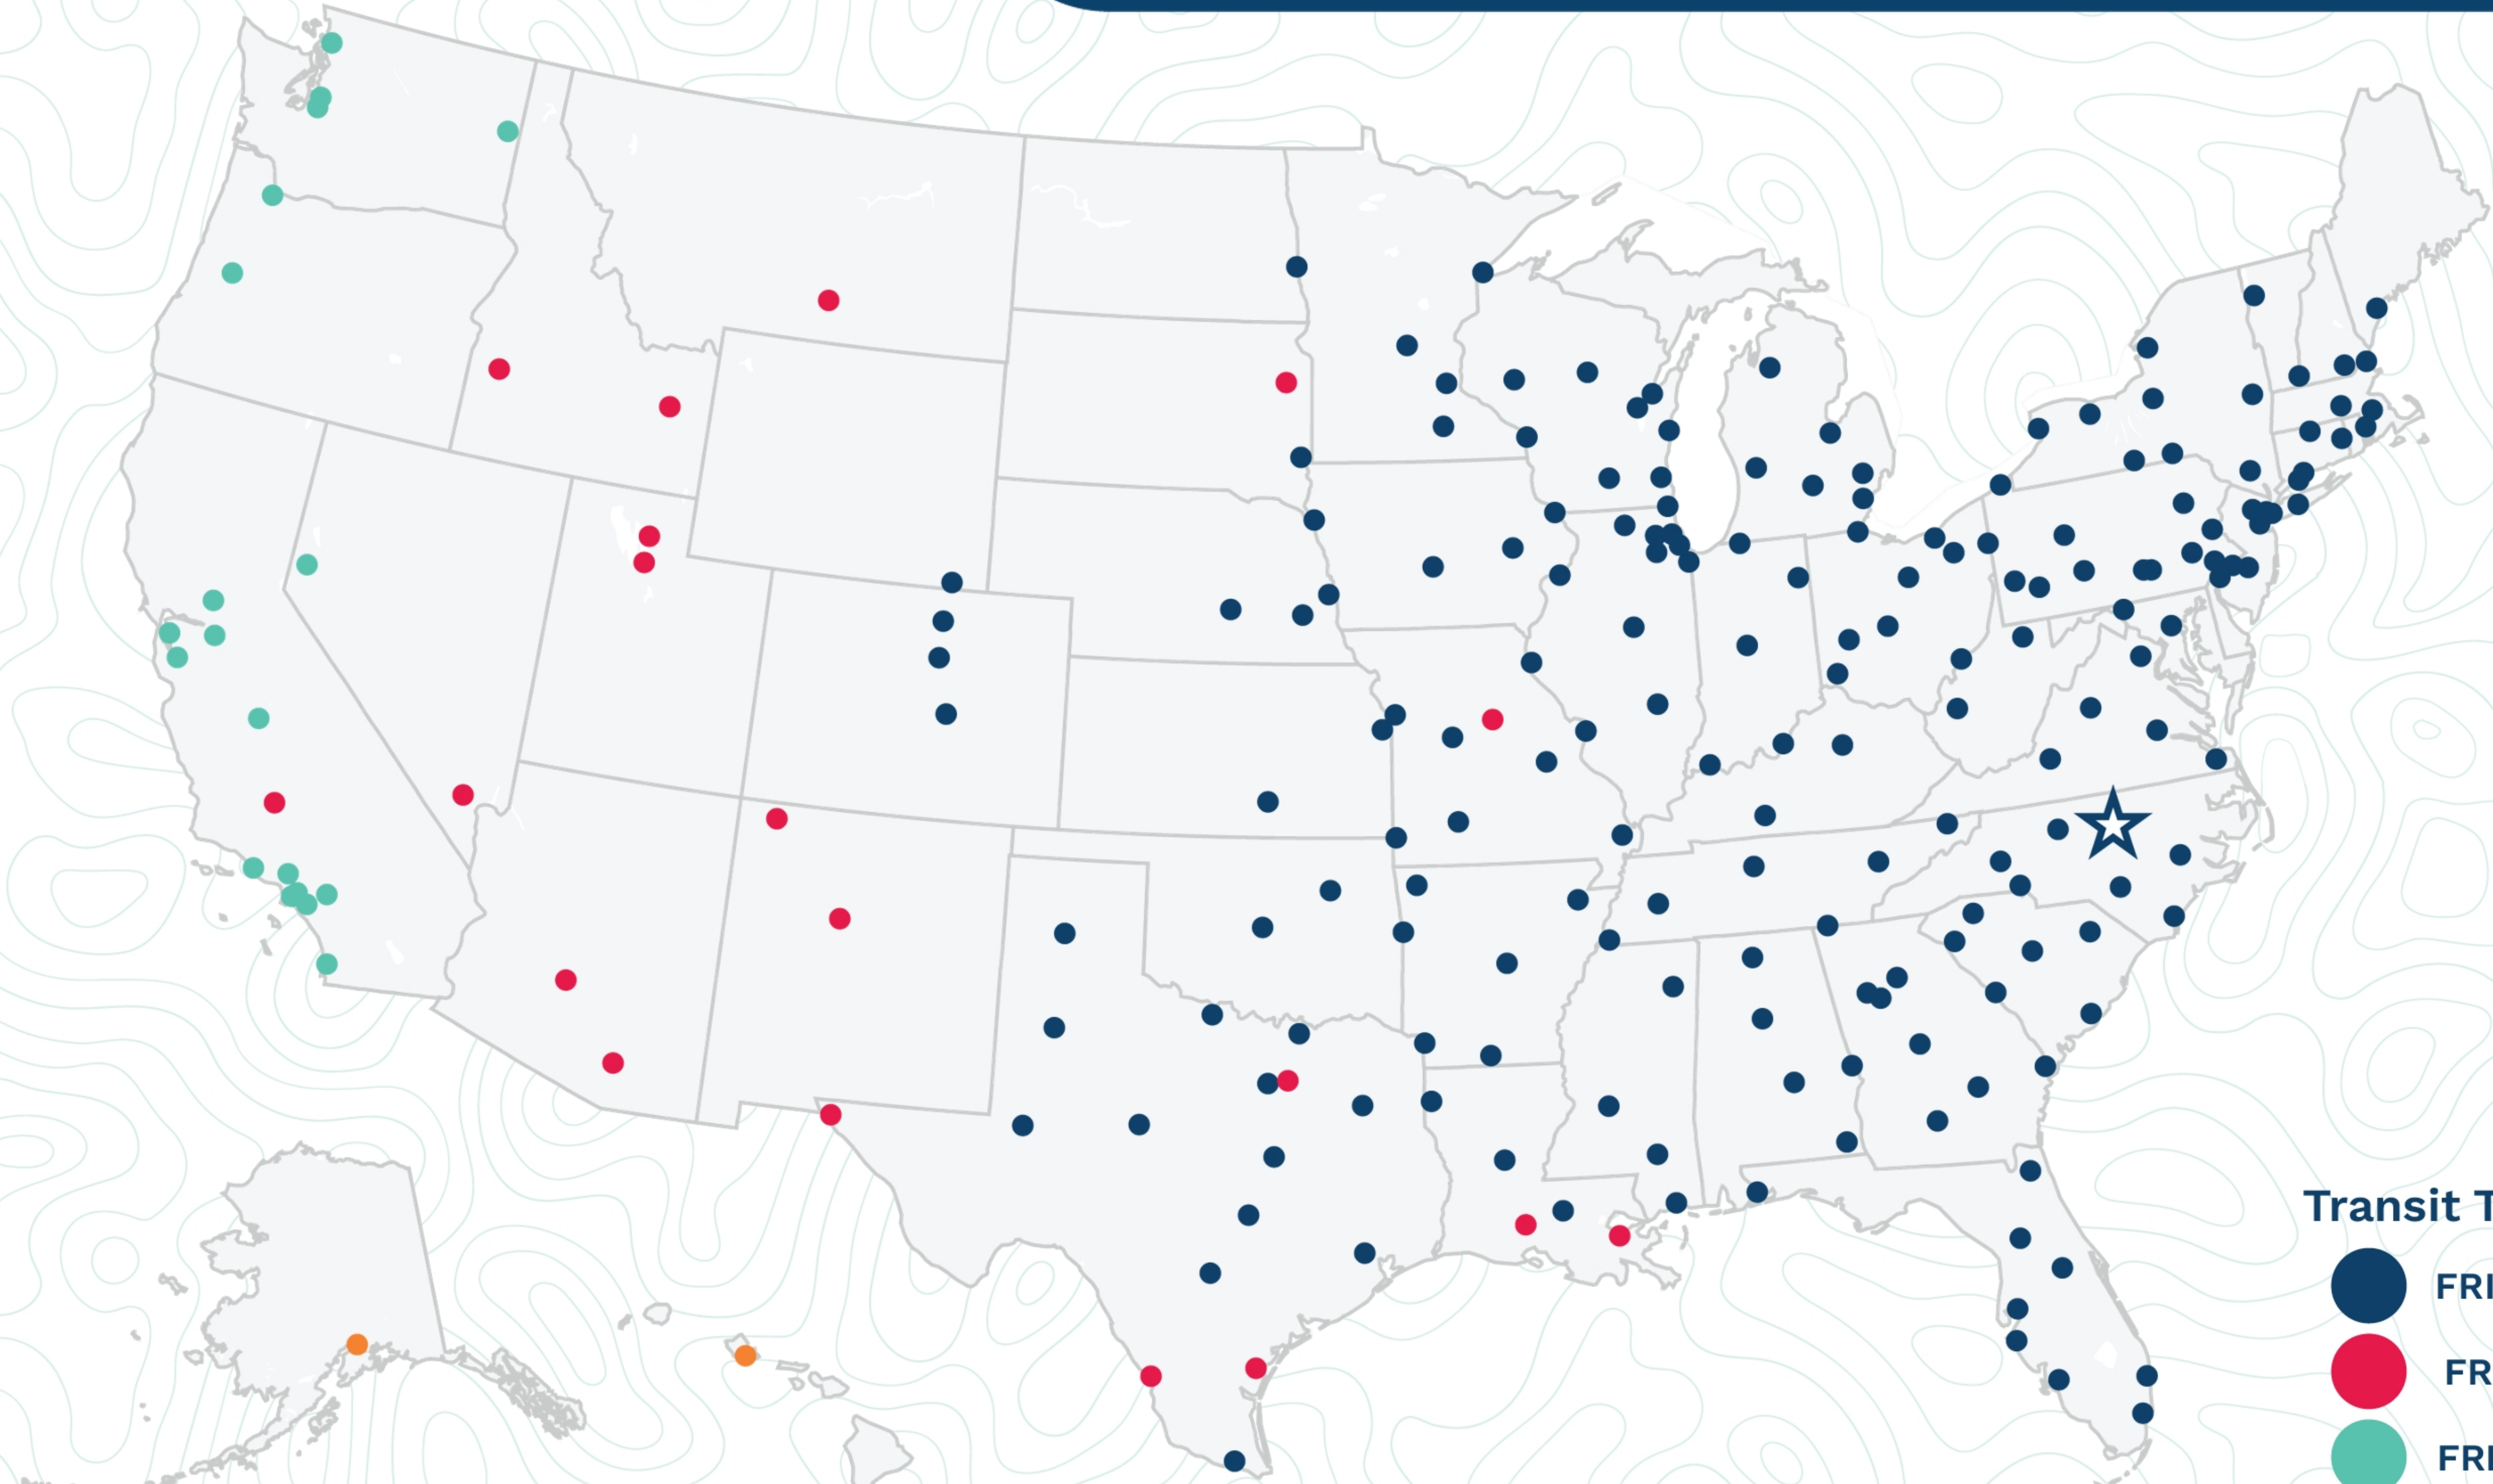

Raleigh-Durham

208 Muldee St  
Durham, NC 27703  
(919) 596-7227

Transit Times\*

- FRI-MON
- FRI-TUE
- FRI-WED
- FRI-THU
- FRI-FRI
- 1 WEEK +

\*Map graphically represents outbound transit times to service centers and is for illustrative purposes only.