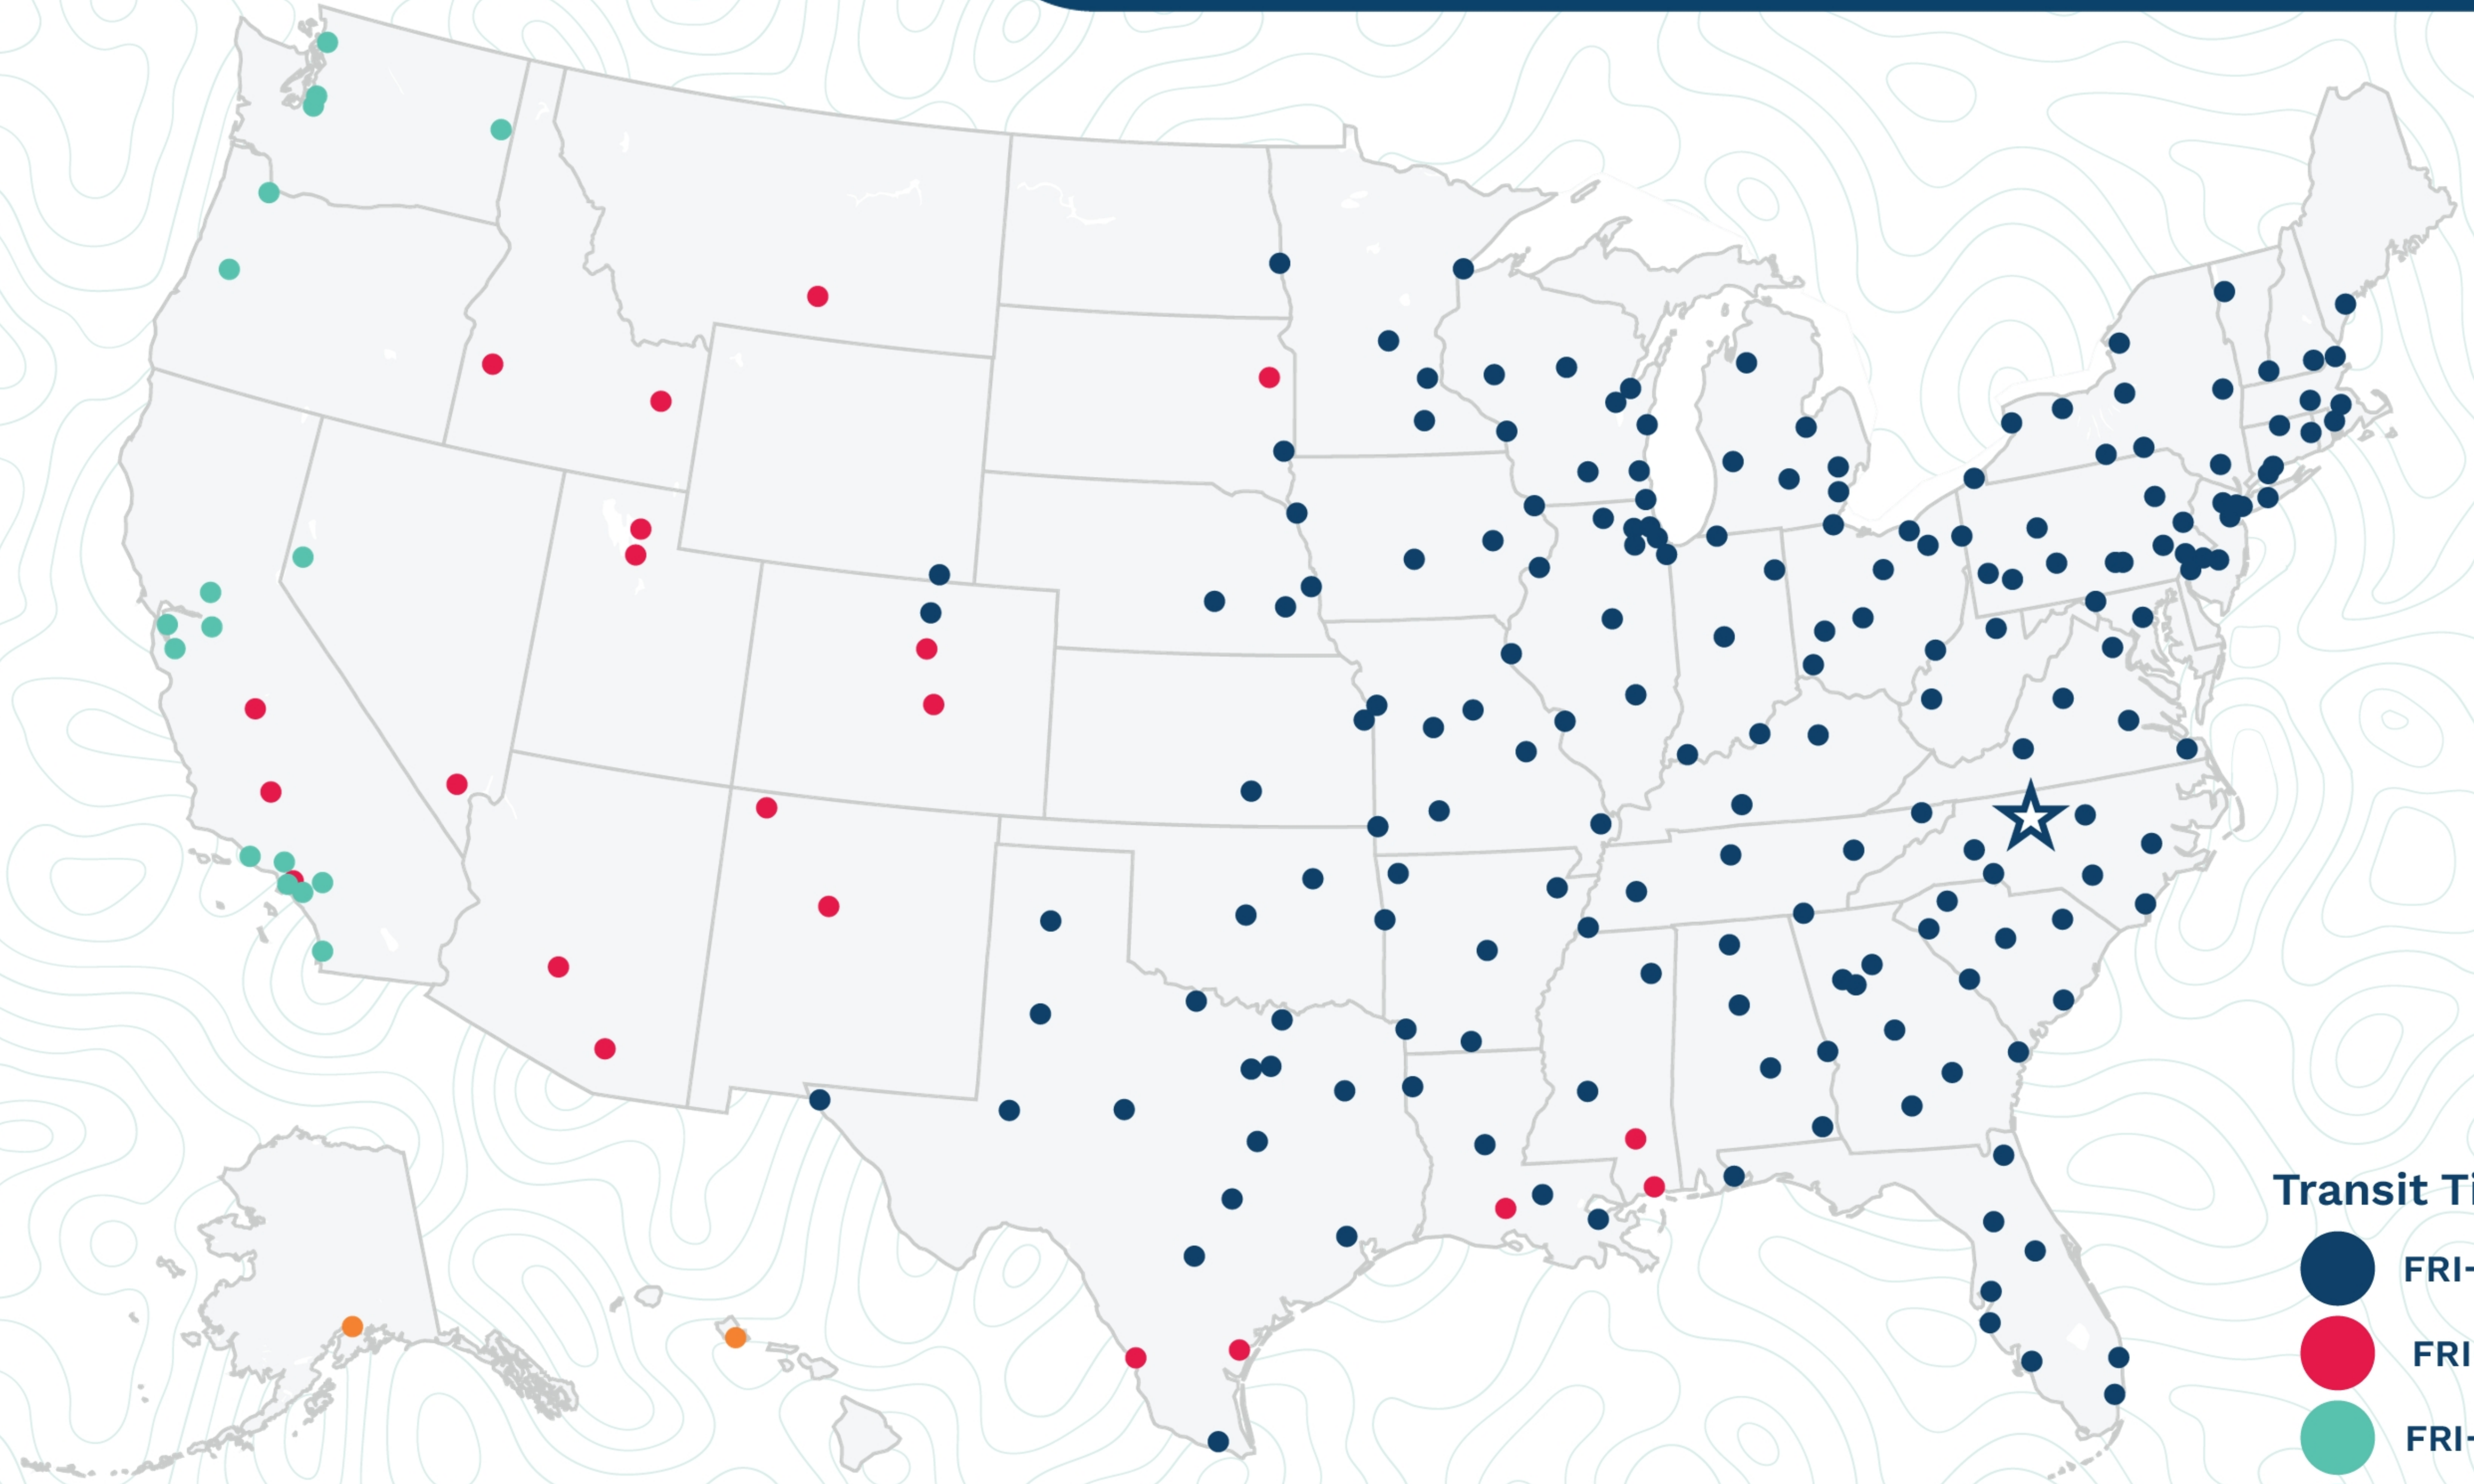

## Winston-Salem

1165 N C Hwy 66 South  
Kernersville, NC 27284  
(336) 993-9500

### Transit Times\*

- FRI-MON
- FRI-TUE
- FRI-WED
- FRI-THU
- FRI-FRI
- 1 WEEK +

\*Map graphically represents outbound transit times to service centers and is for illustrative purposes only.