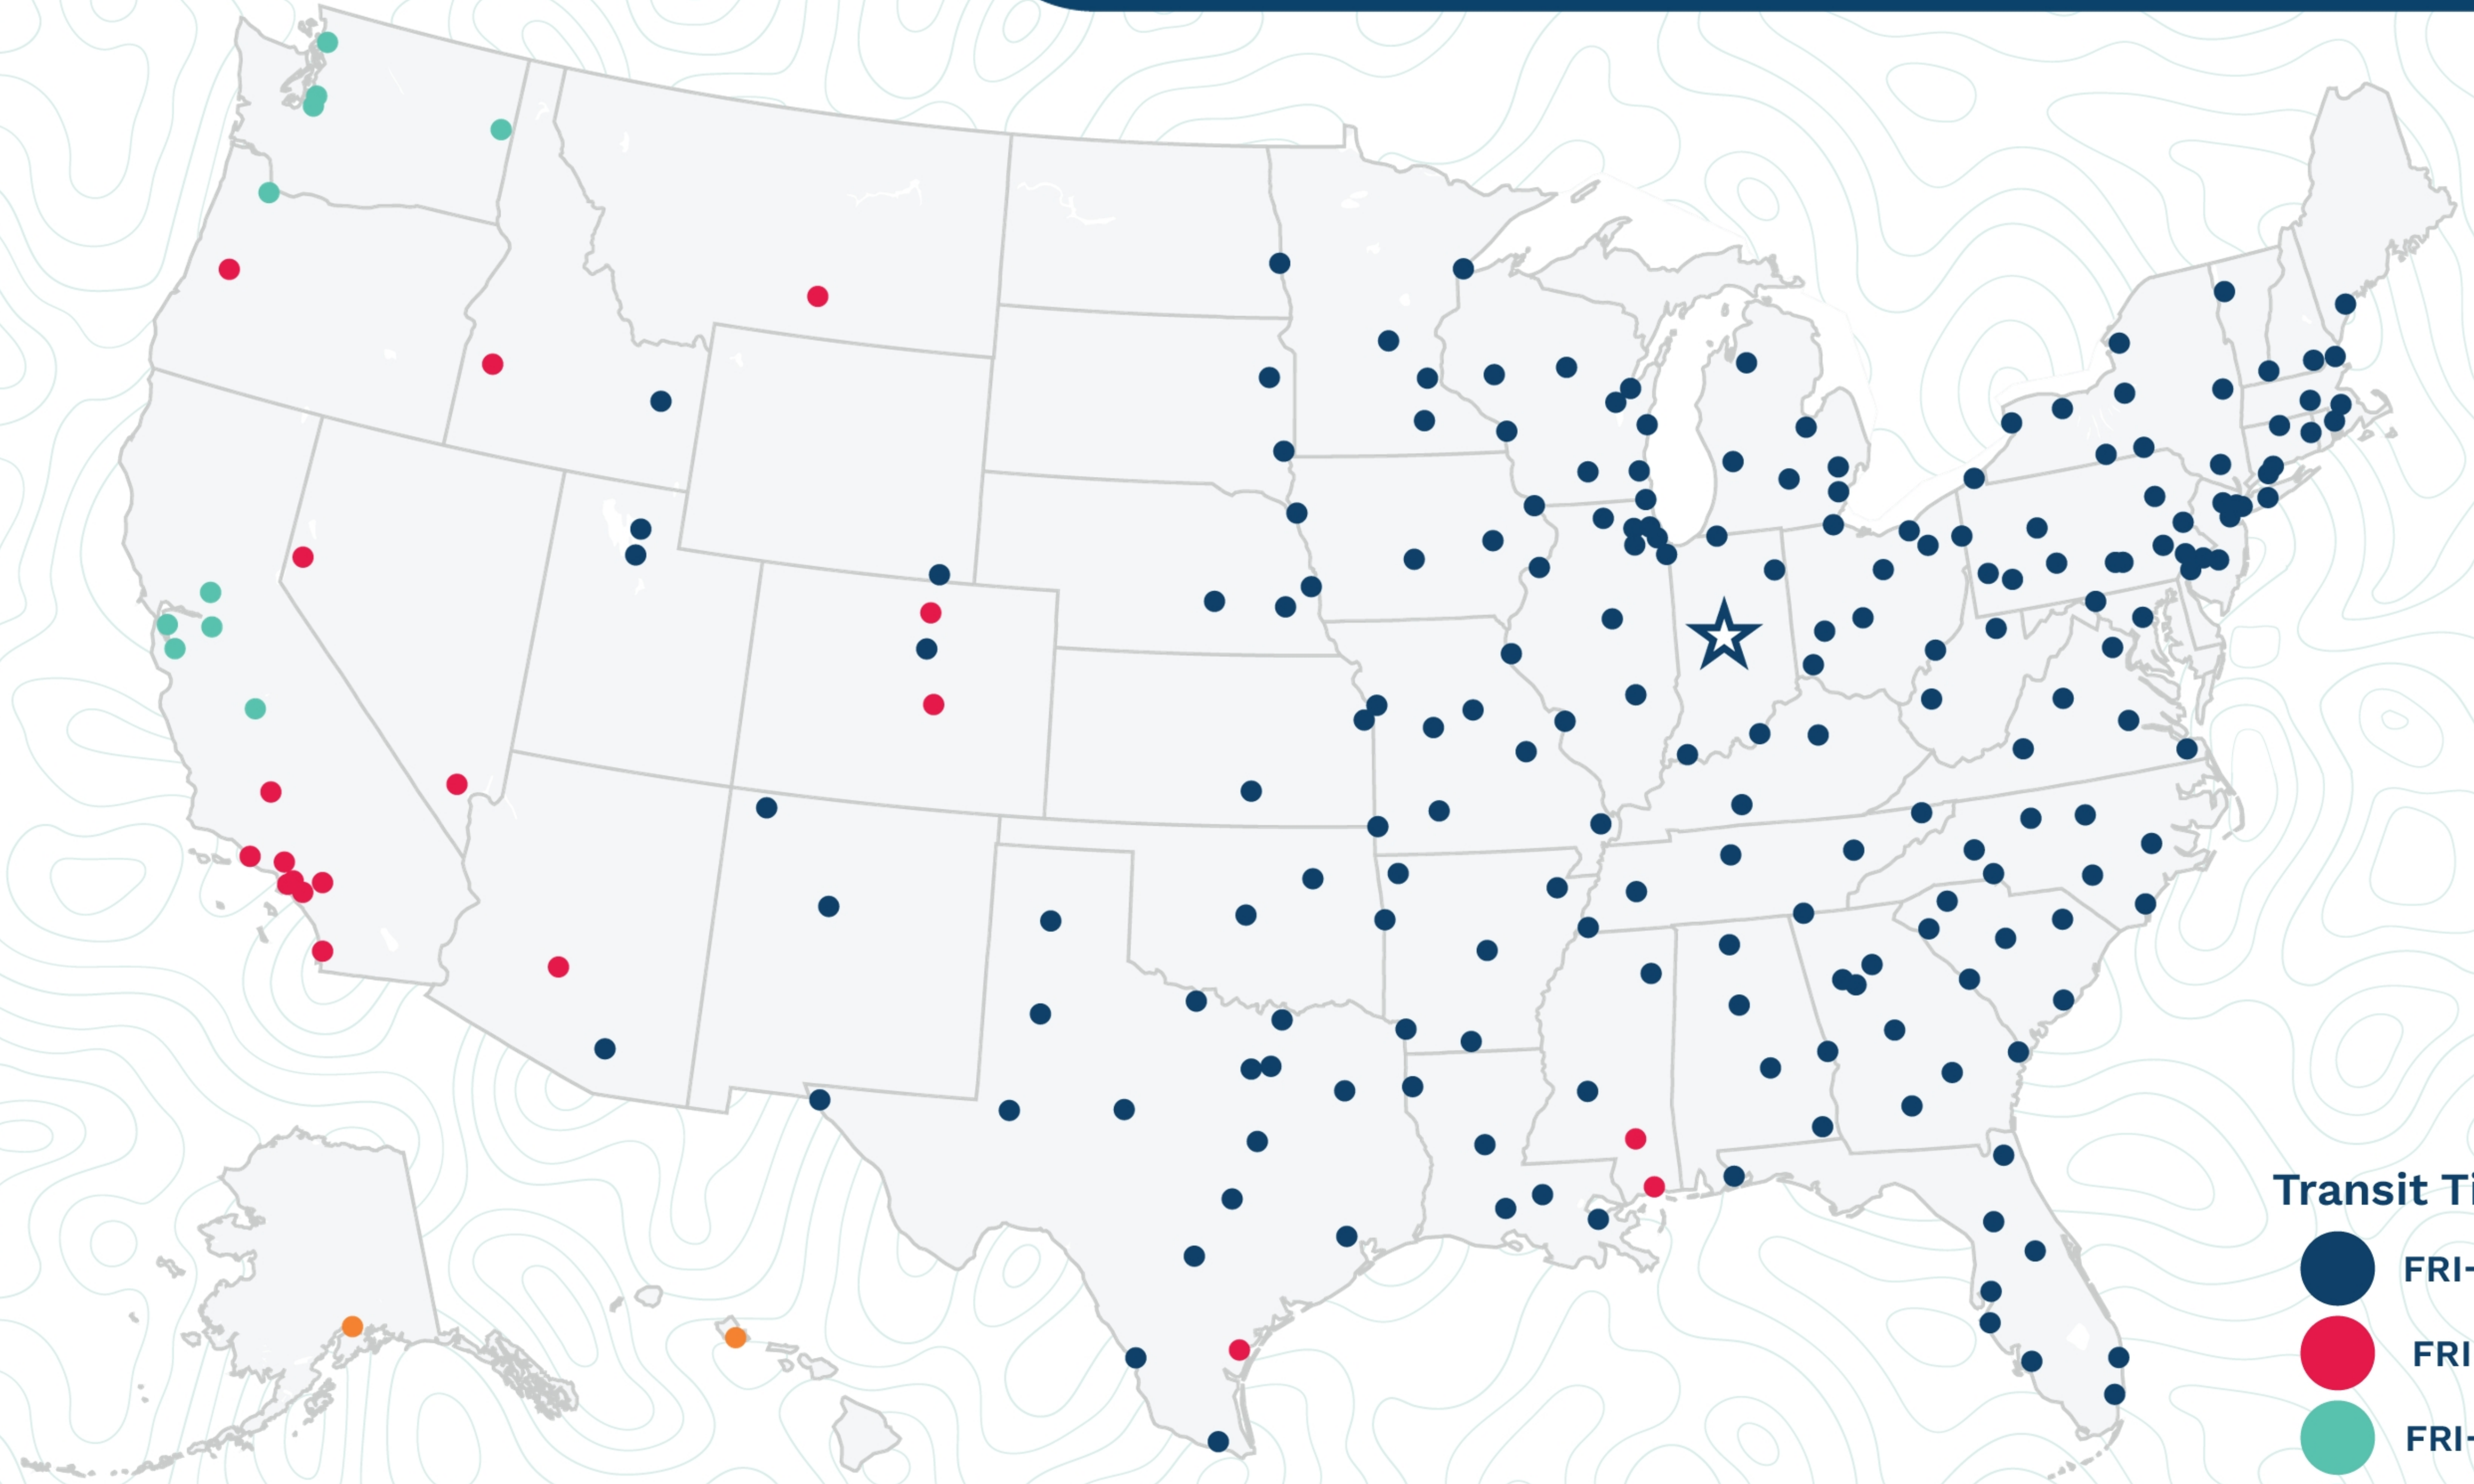

Indianapolis

3522 Perry Blvd
Whitestown, IN 46075
(317) 788-1591

- Transit Times***
- FRI-MON
 - FRI-TUE
 - FRI-WED
 - FRI-THU
 - FRI-FRI
 - 1 WEEK +

*Map graphically represents outbound transit times to service centers and is for illustrative purposes only.