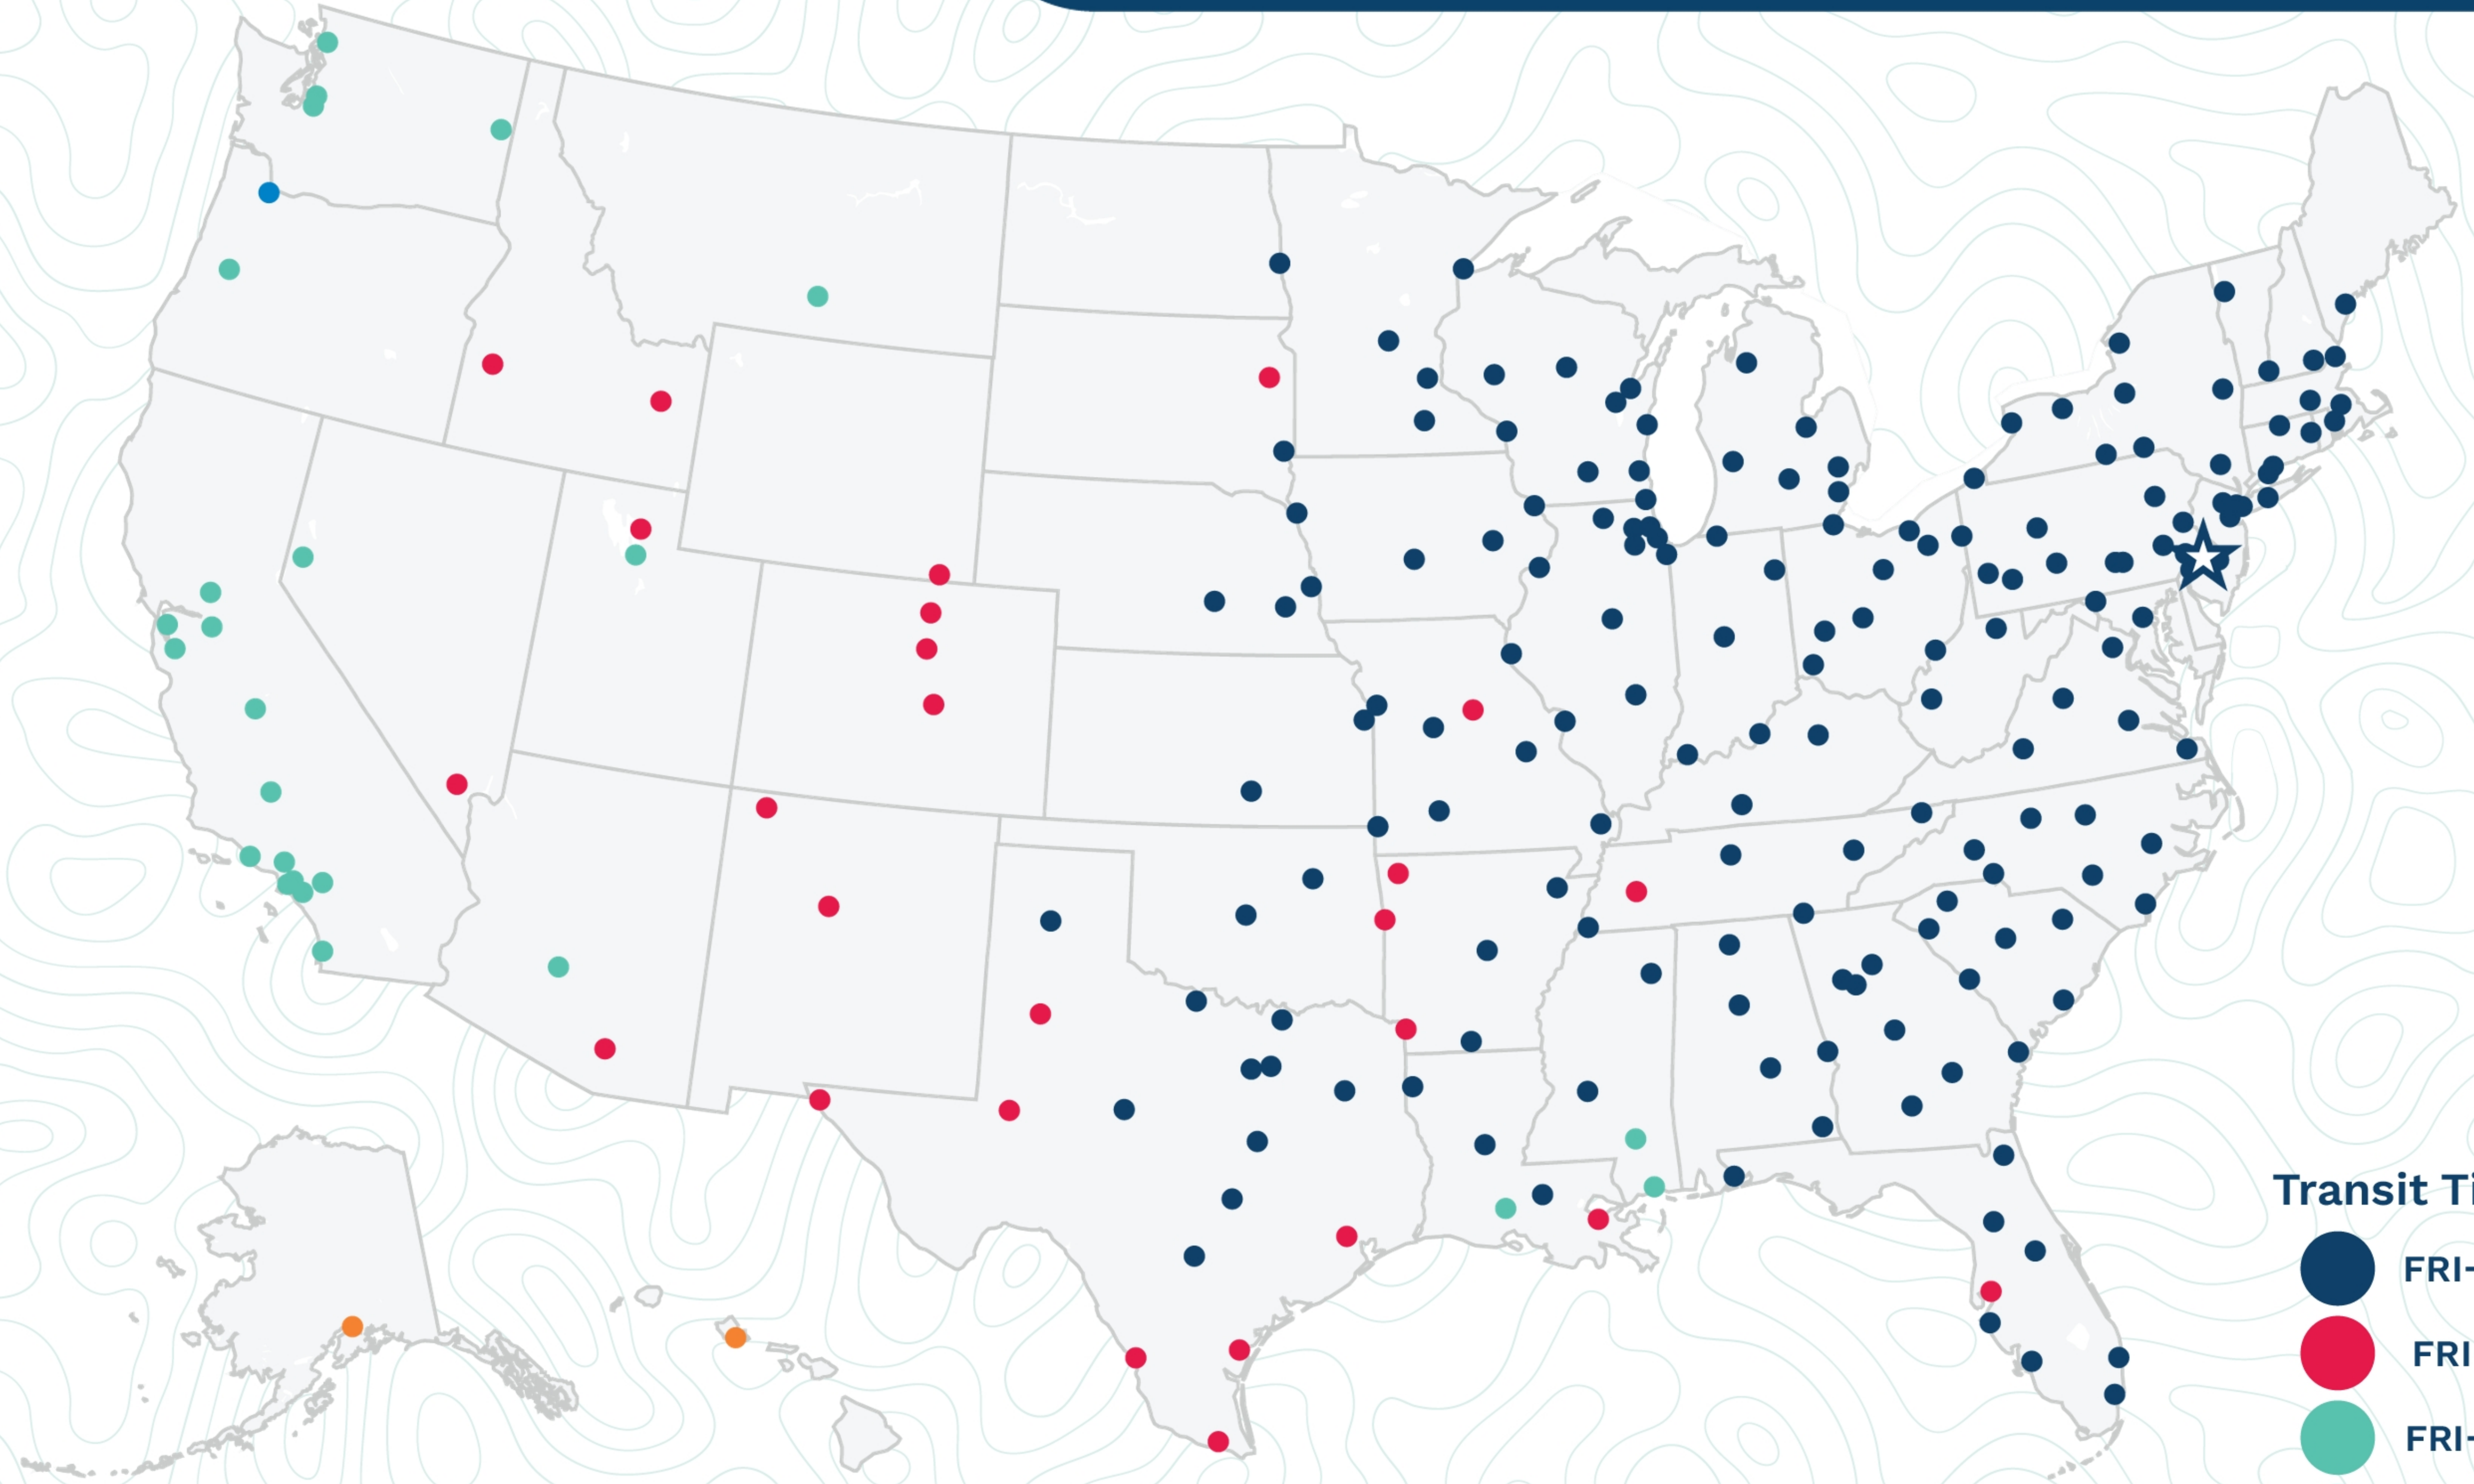

Philadelphia

4000 Richmond St  
Philadelphia, PA 19137  
(215) 743-9183

\*Map graphically represents outbound transit times to service centers and is for illustrative purposes only.