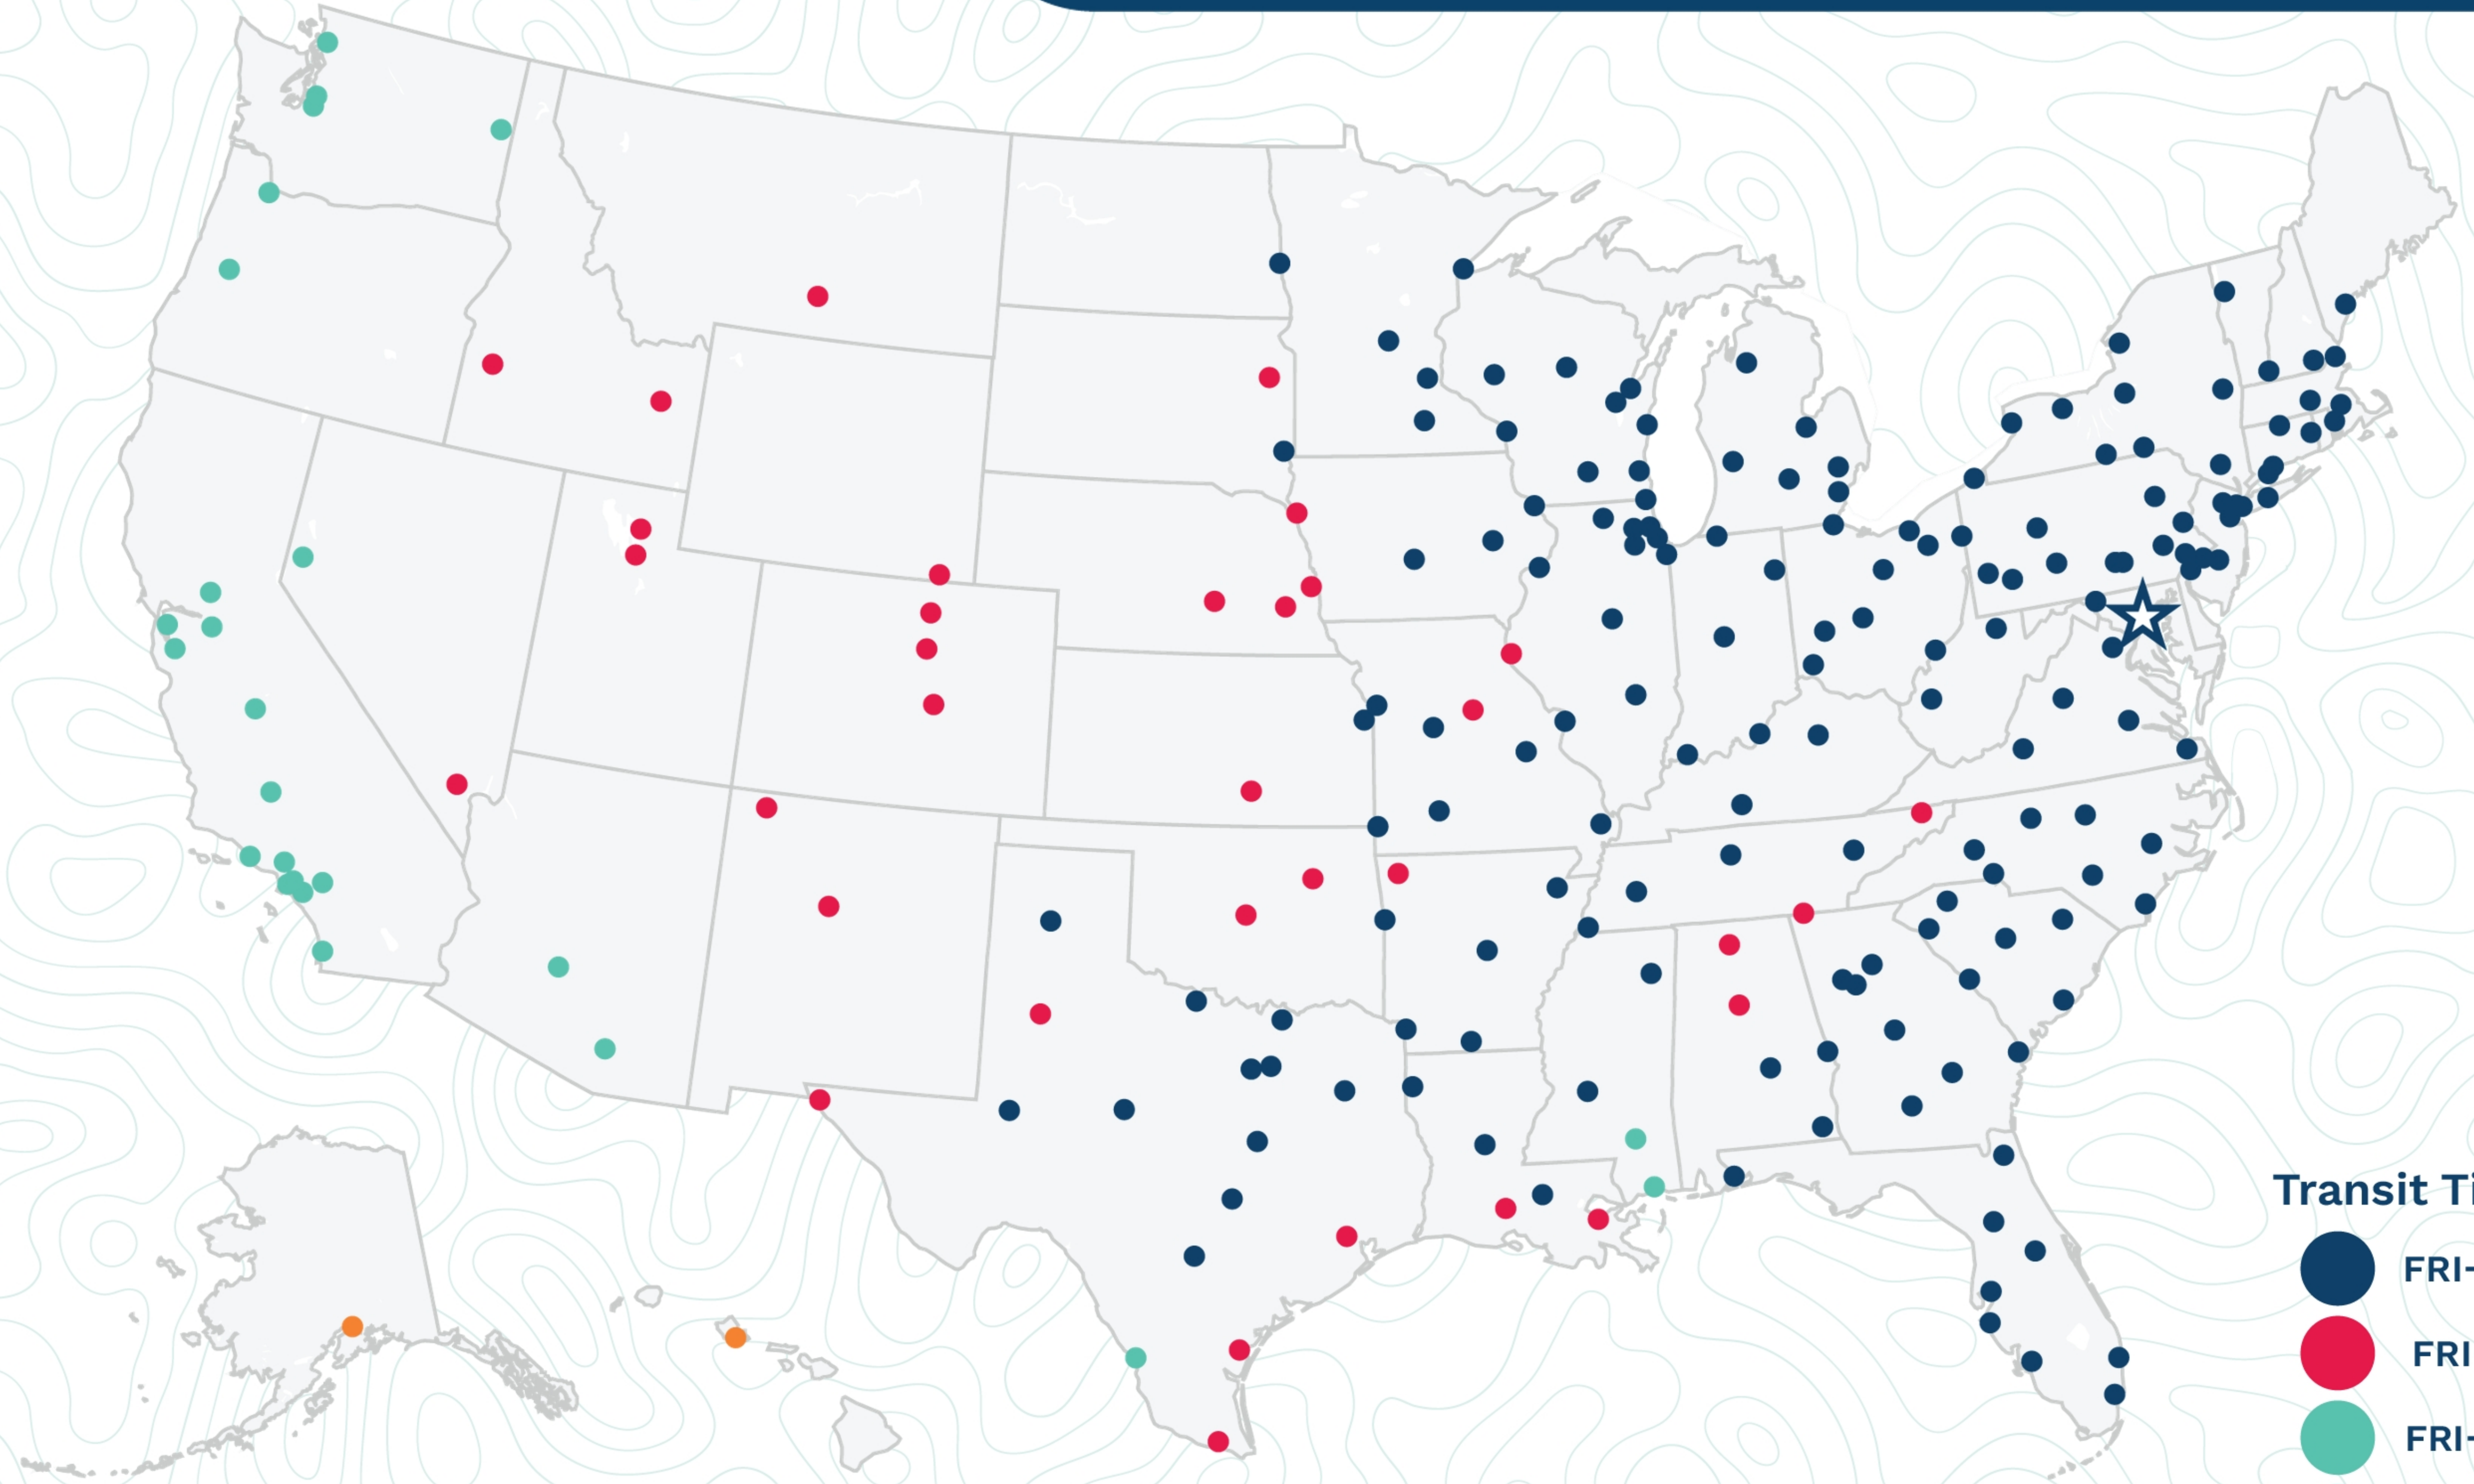

Baltimore

6720 Washington Blvd
Elkridge, MD 21075
(410) 796-8800

*Map graphically represents outbound transit times to service centers and is for illustrative purposes only.