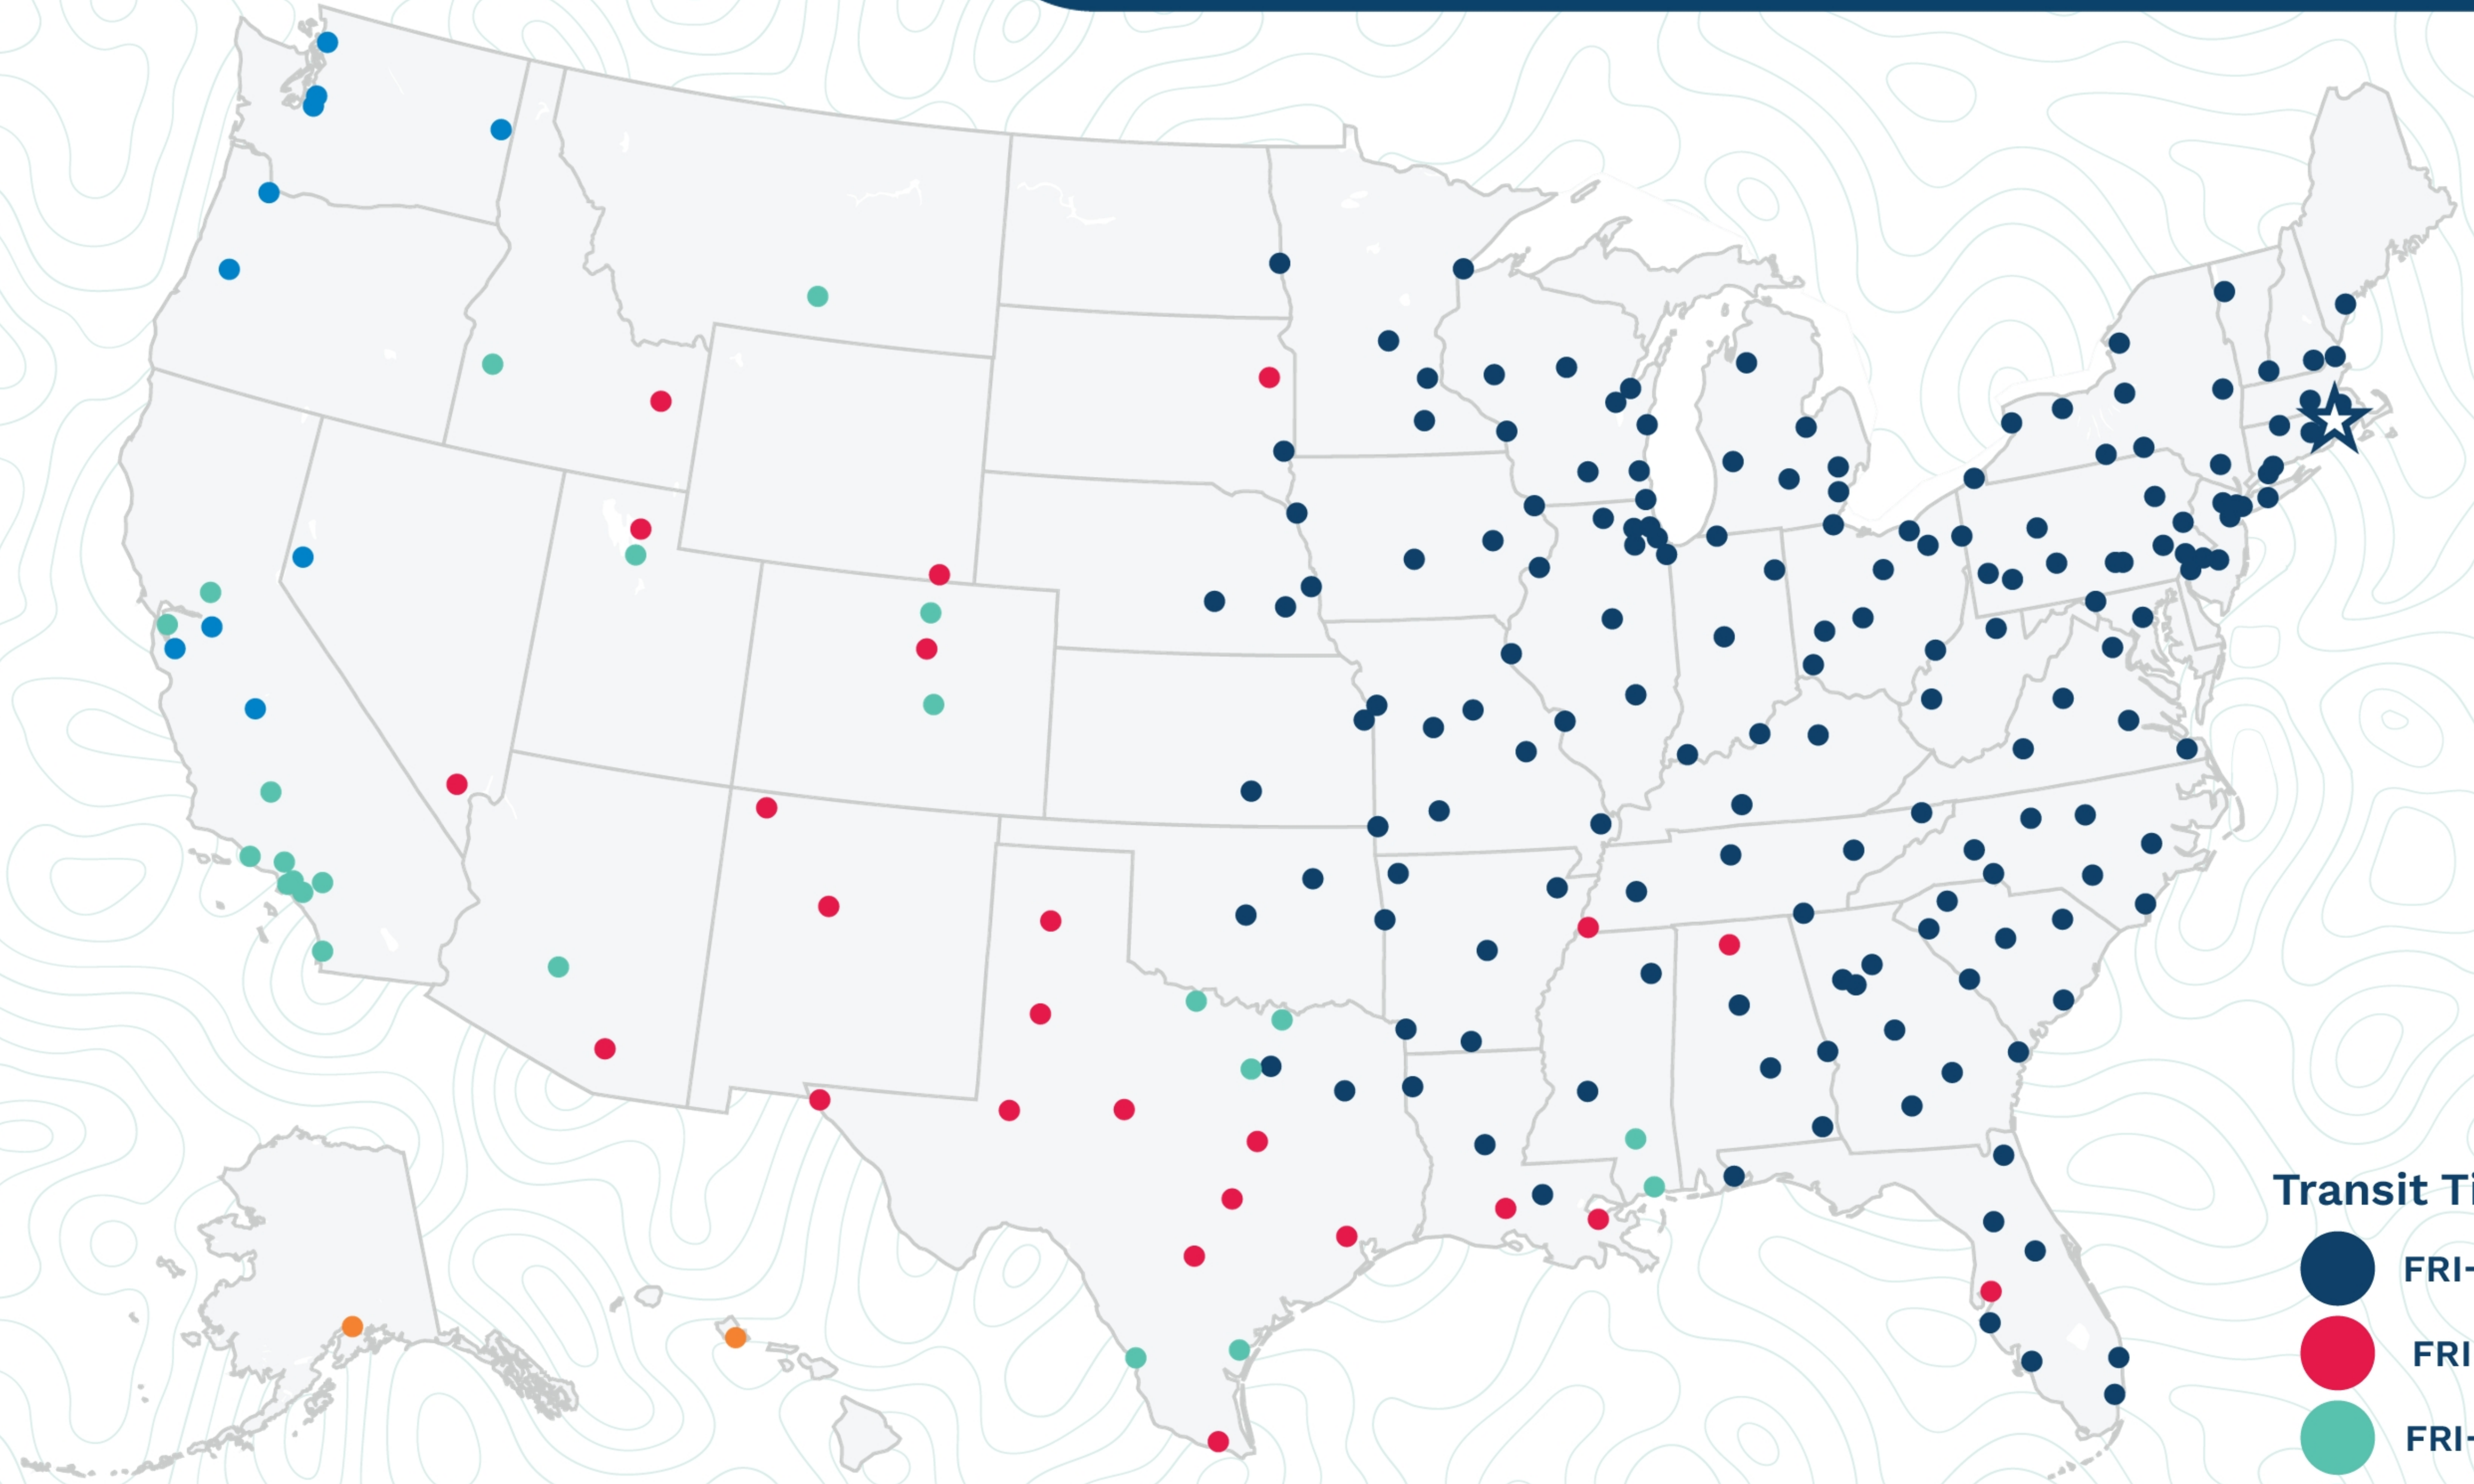

Providence

65 Industrial Way
Seekonk, MA 02771
(508) 336-1800

Transit Times*

- FRI-MON
- FRI-TUE
- FRI-WED
- FRI-THU
- FRI-FRI
- 1 WEEK +

*Map graphically represents outbound transit times to service centers and is for illustrative purposes only.