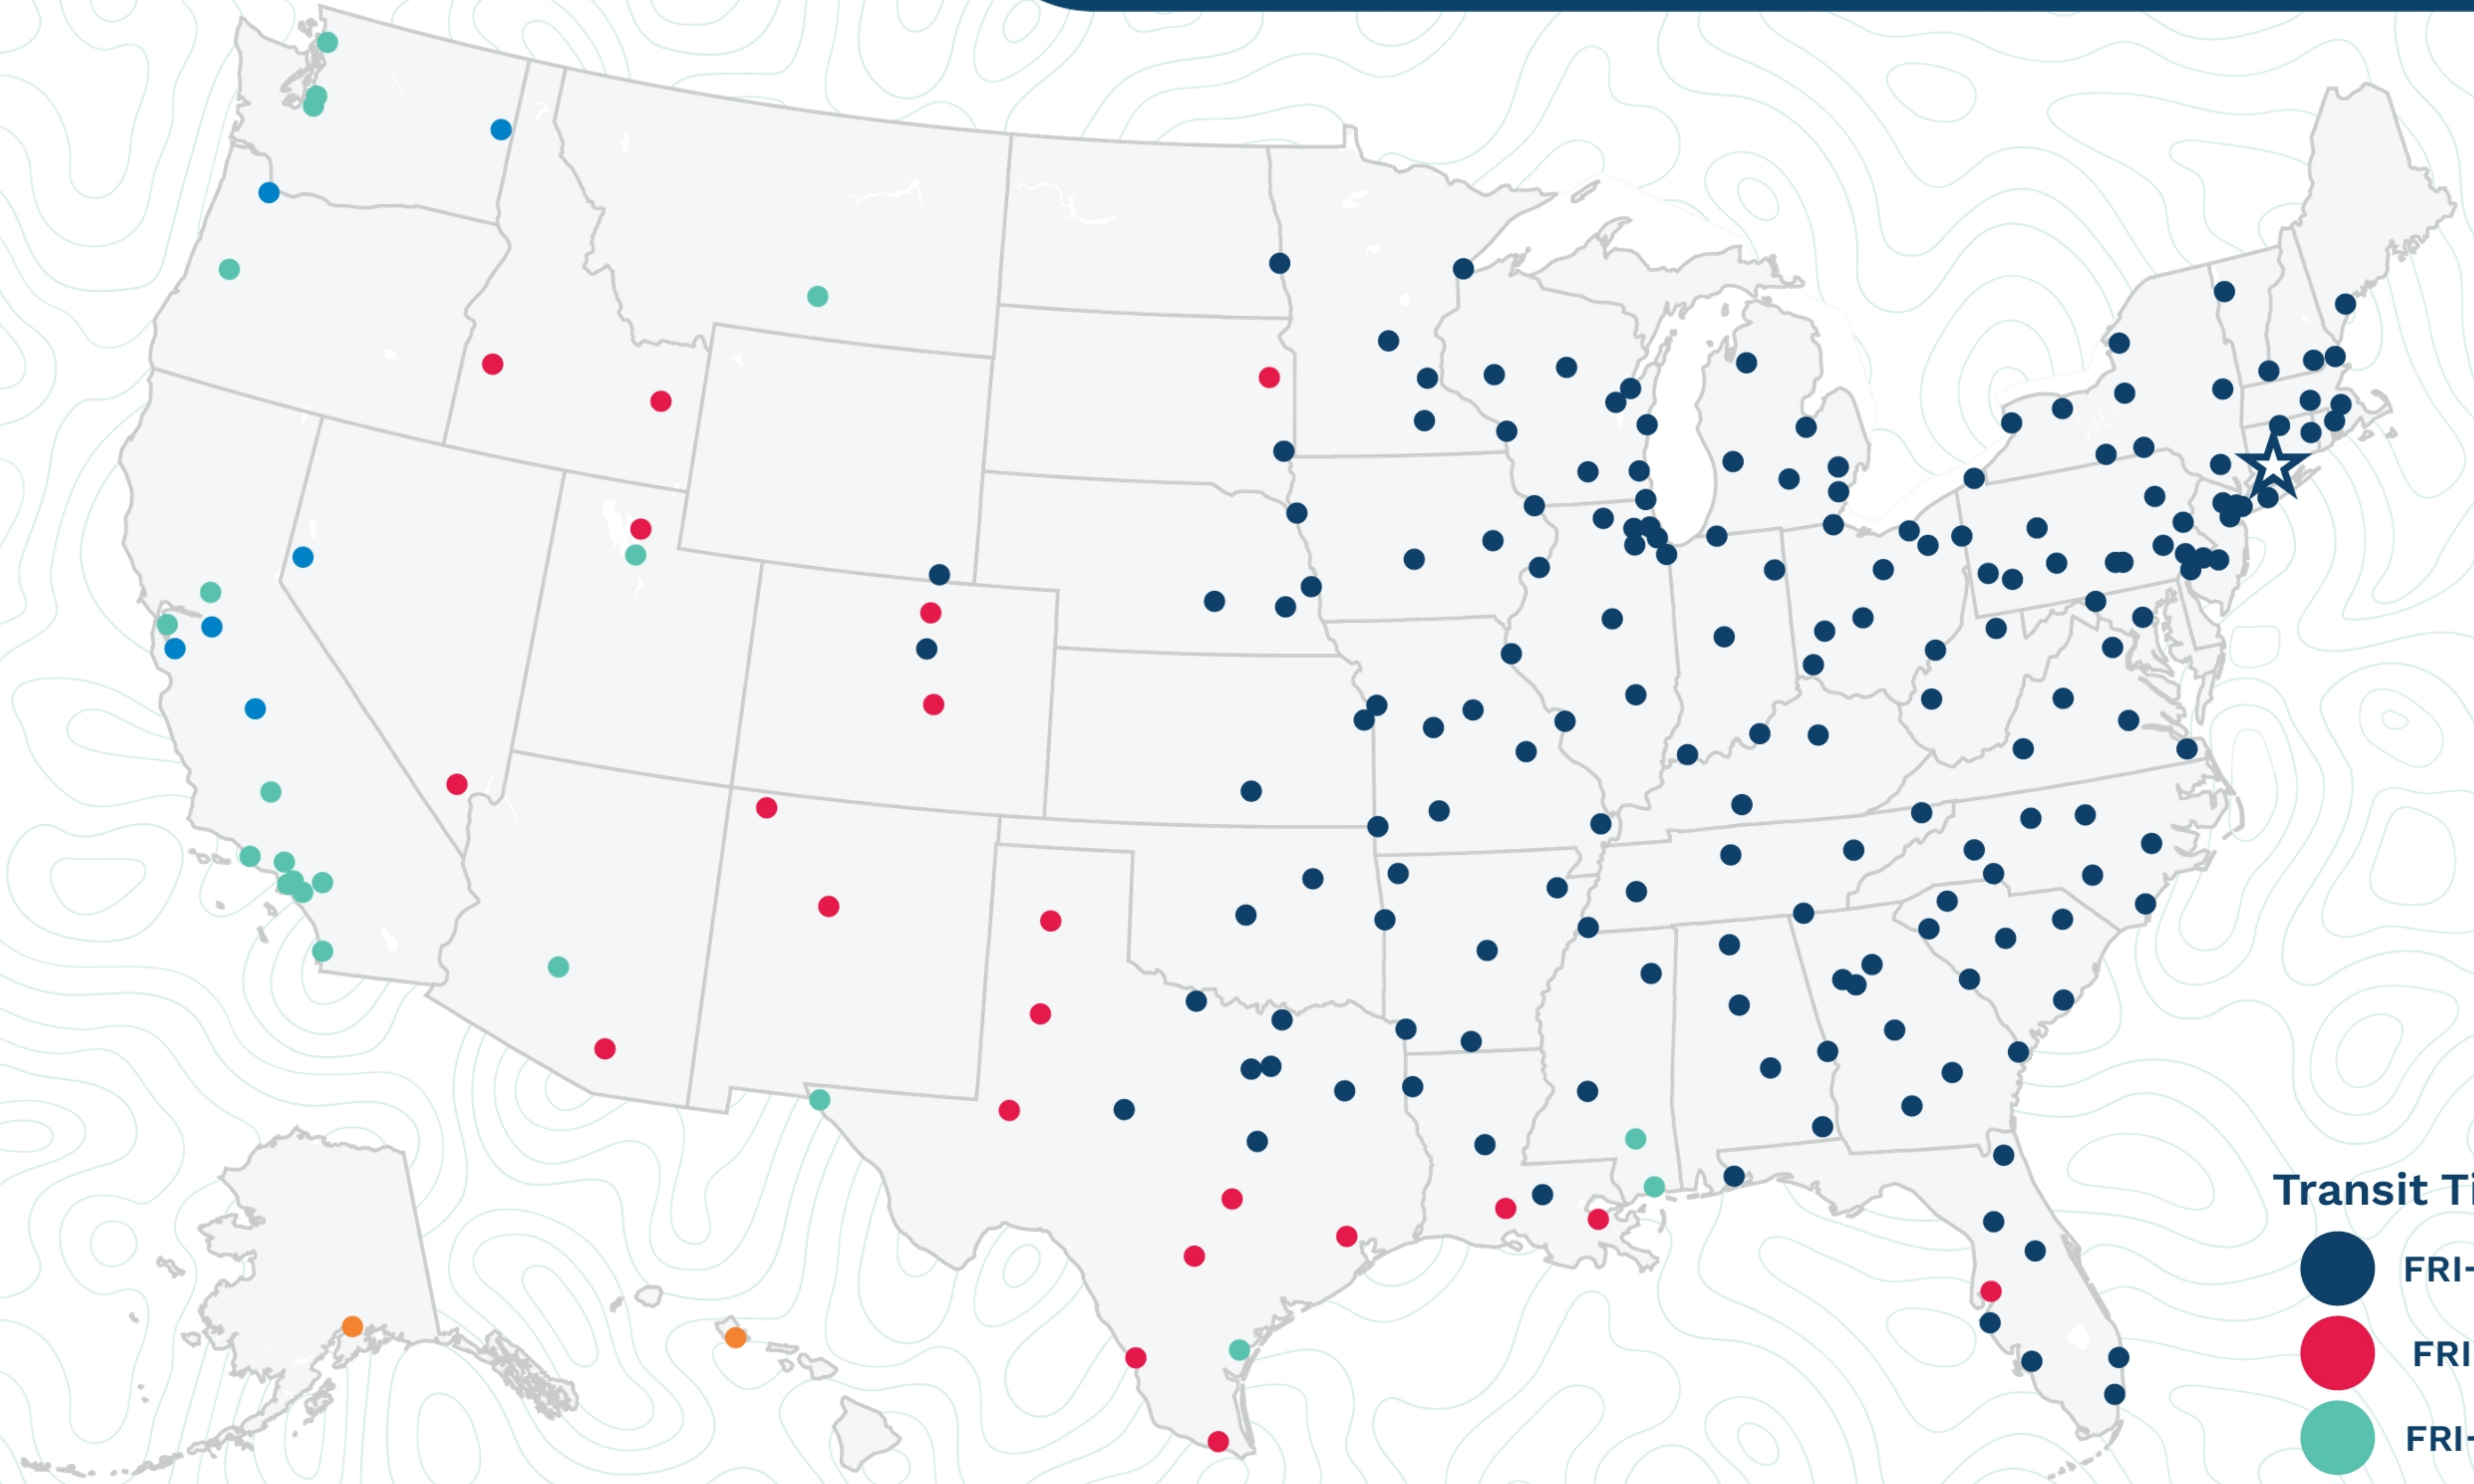

New Haven

62 Carlson Road
Orange, CT 06477
(203) 787-2305

*Map graphically represents outbound transit times to service centers and is for illustrative purposes only.