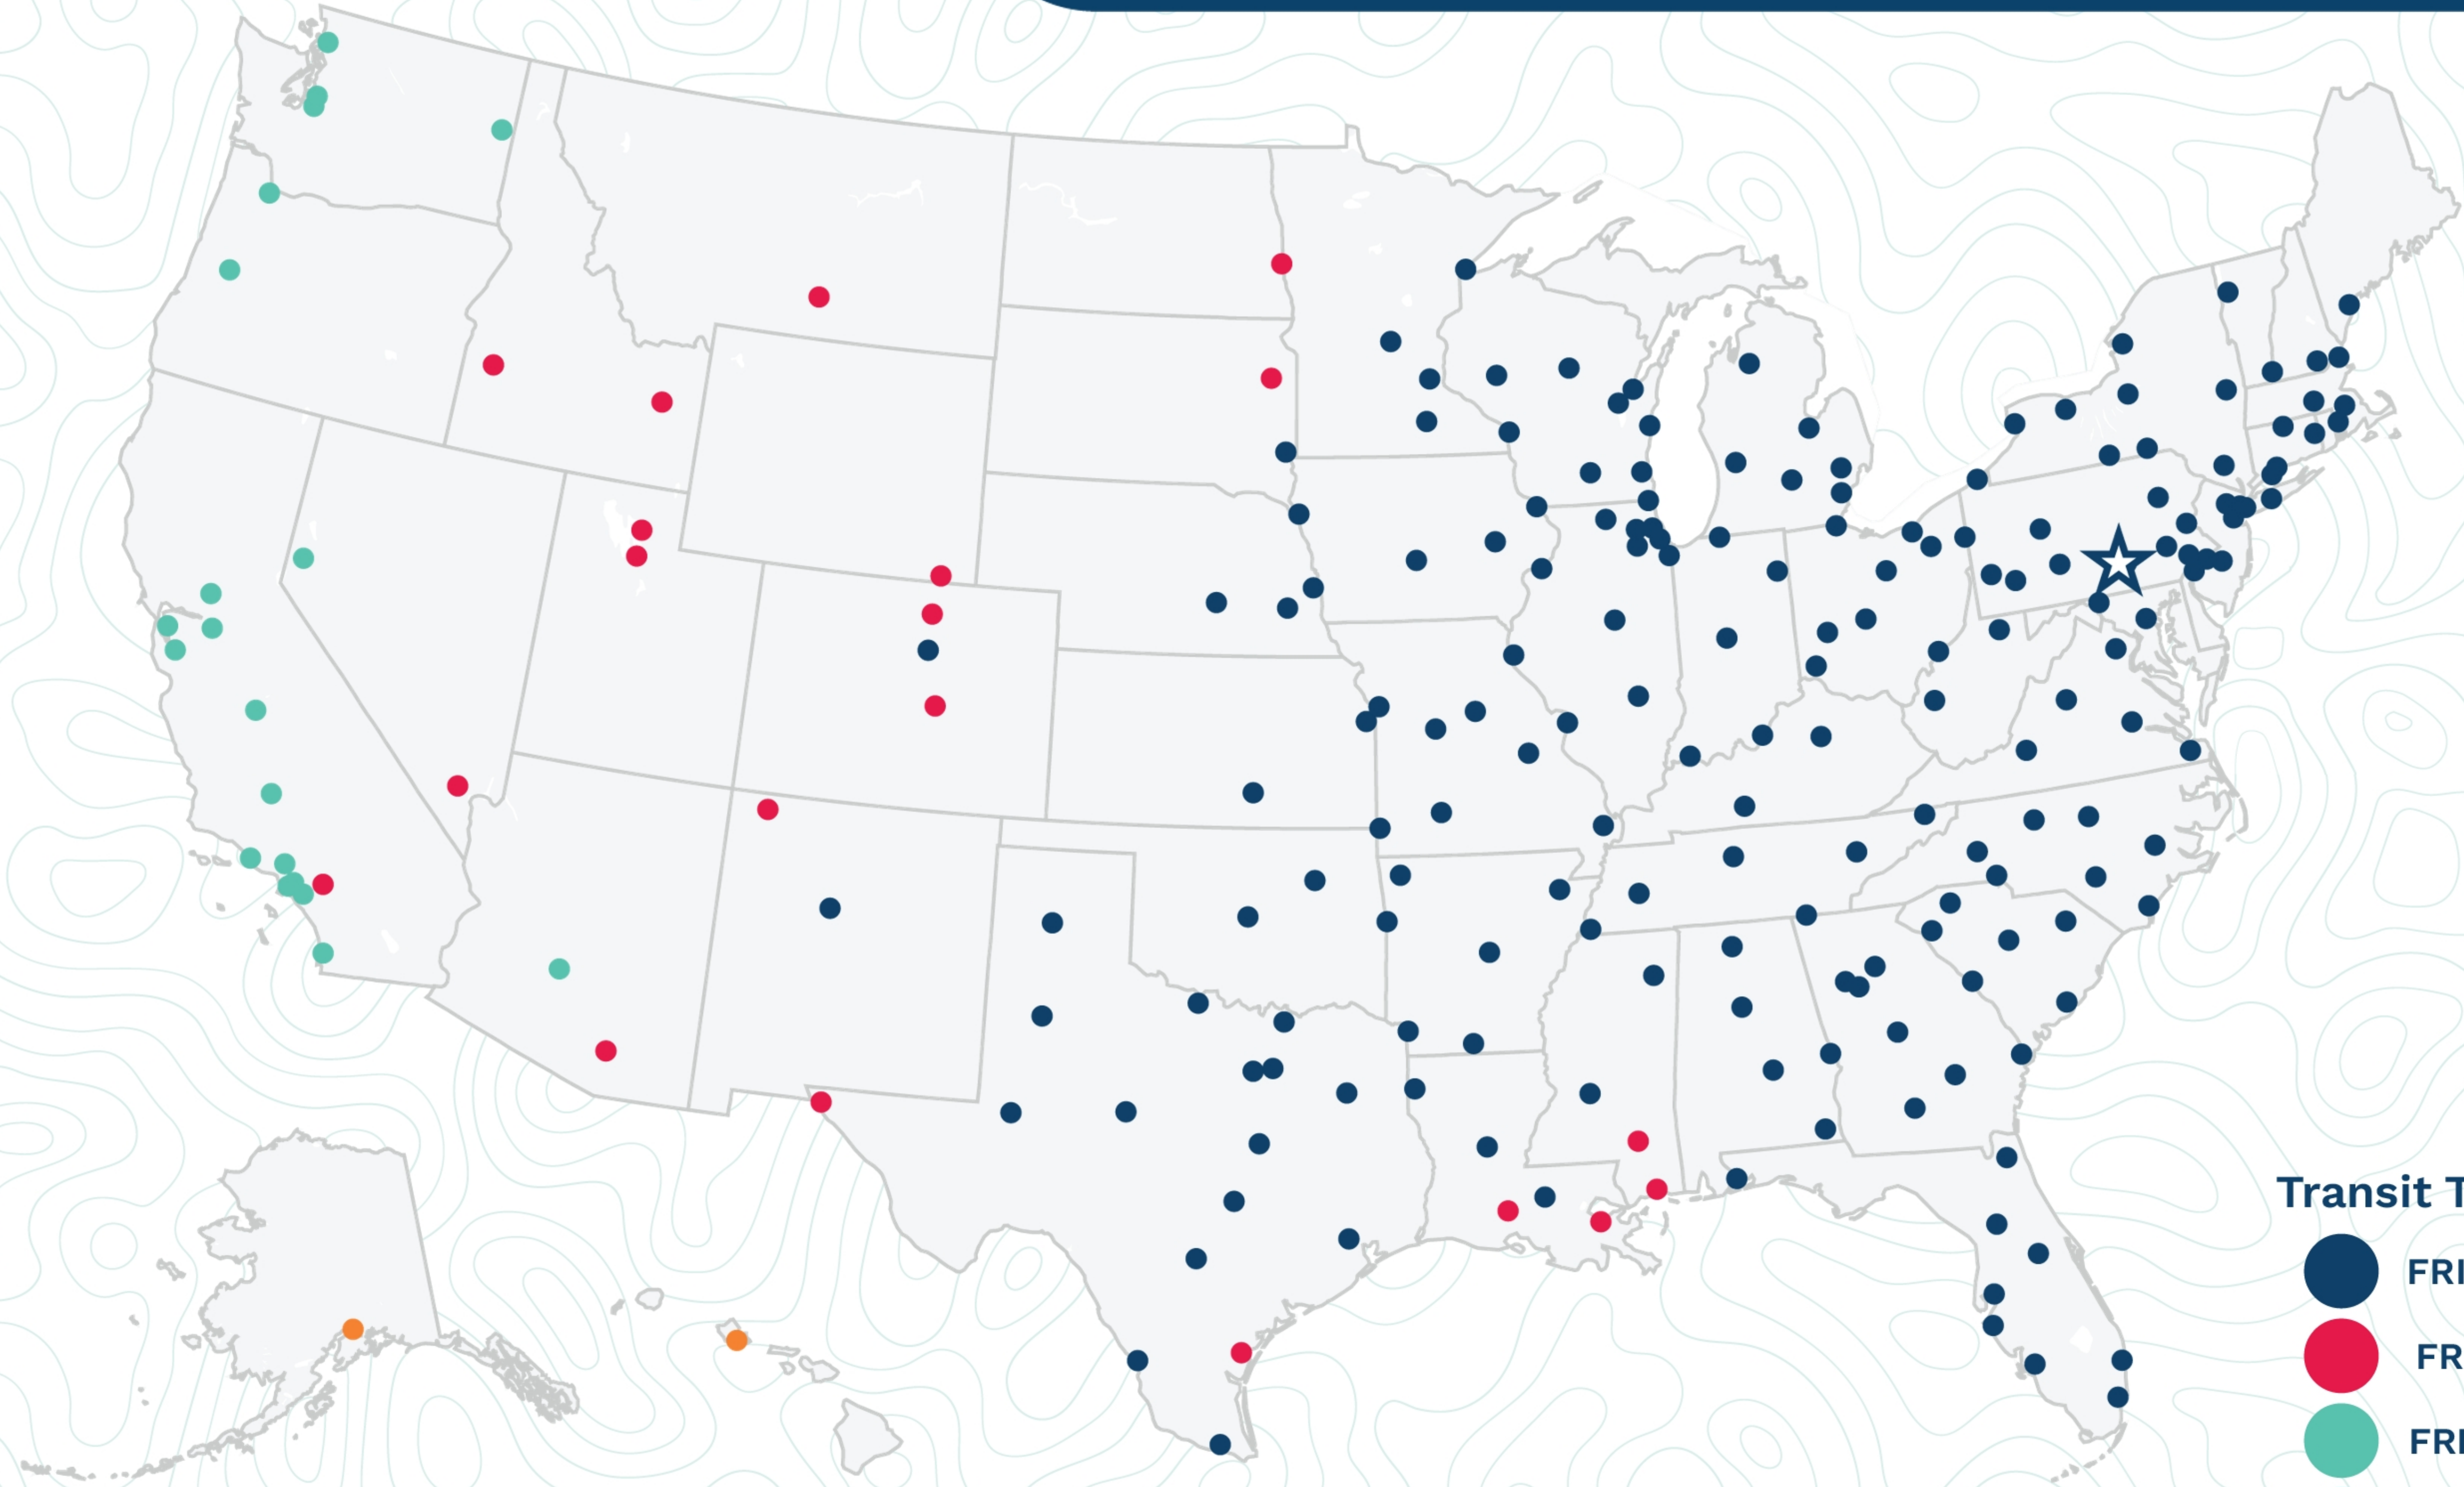

**Carlisle**

2001 Harrisburg Pike  
Carlisle, PA 170157305  
(717) 245-0384

**Transit Times\***

- FRI-MON
- FRI-TUE
- FRI-WED
- FRI-THU
- FRI-FRI
- 1 WEEK +

\*Map graphically represents outbound transit times to service centers and is for illustrative purposes only.