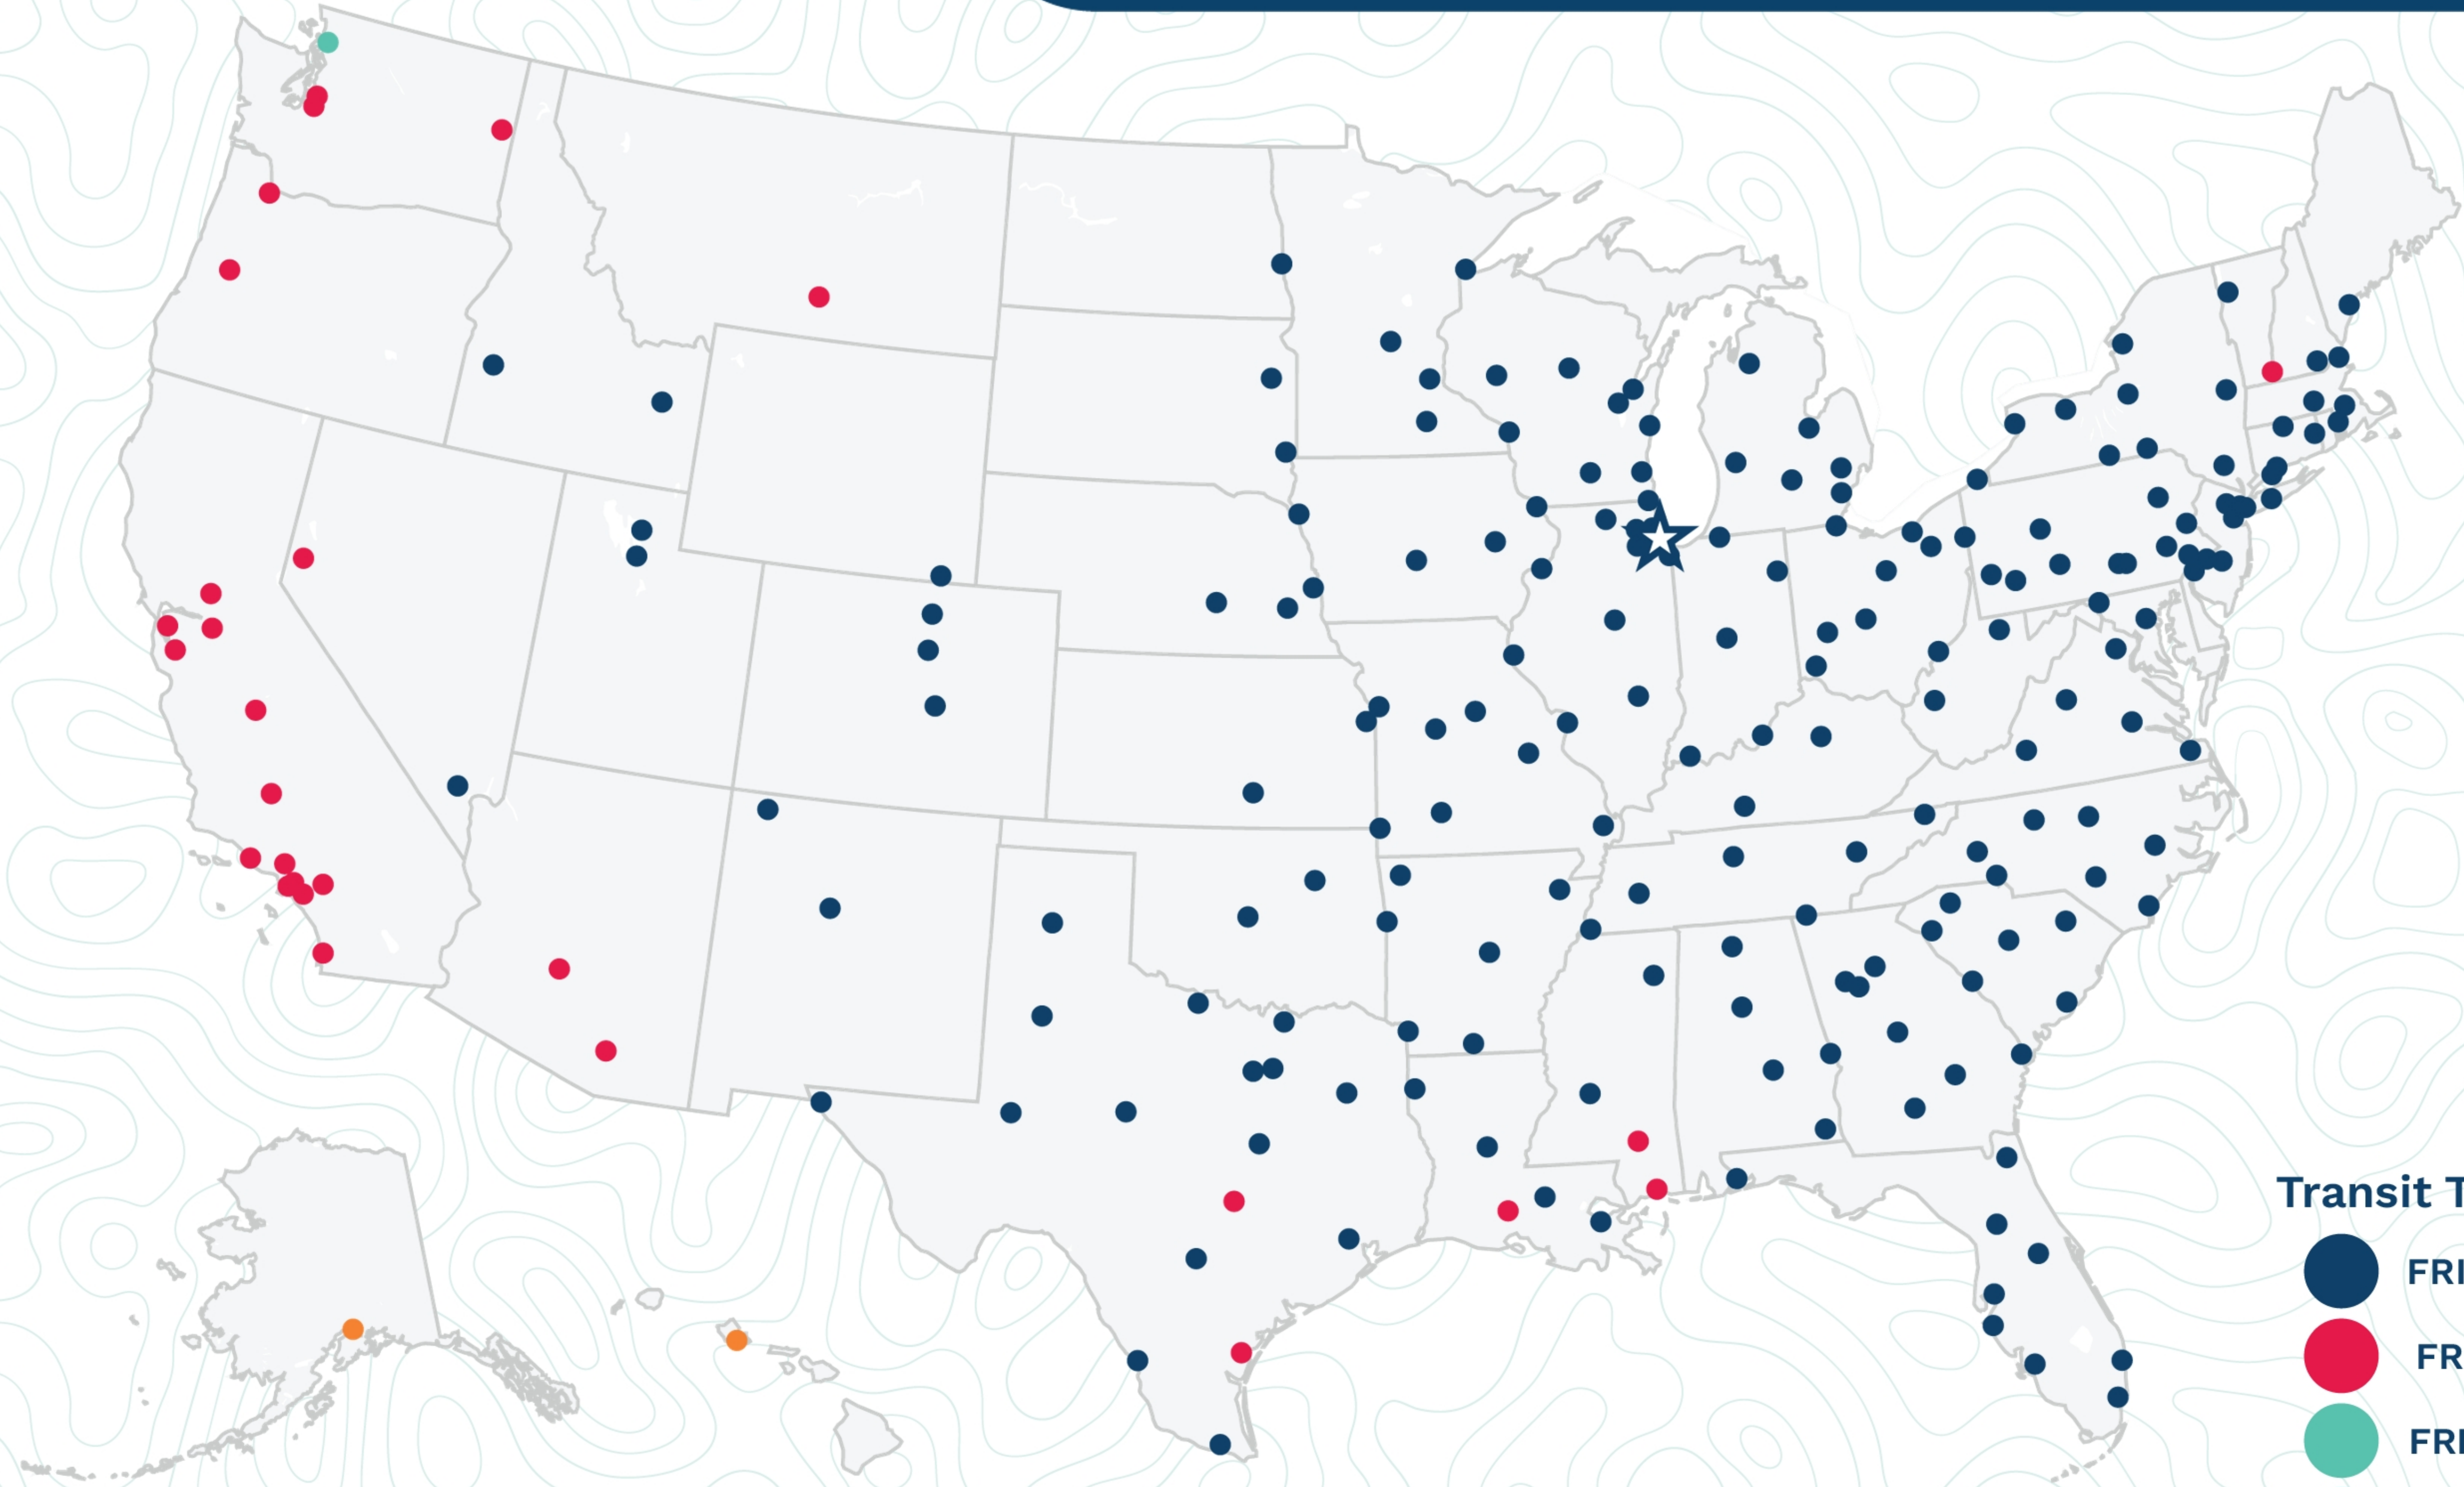

Bedford Park

5300 W 47th
Chicago, IL 60638
(708) 458-8863

Transit Times*

- FRI-MON
- FRI-TUE
- FRI-WED
- FRI-THU
- FRI-FRI
- 1 WEEK +

*Map graphically represents outbound transit times to service centers and is for illustrative purposes only.