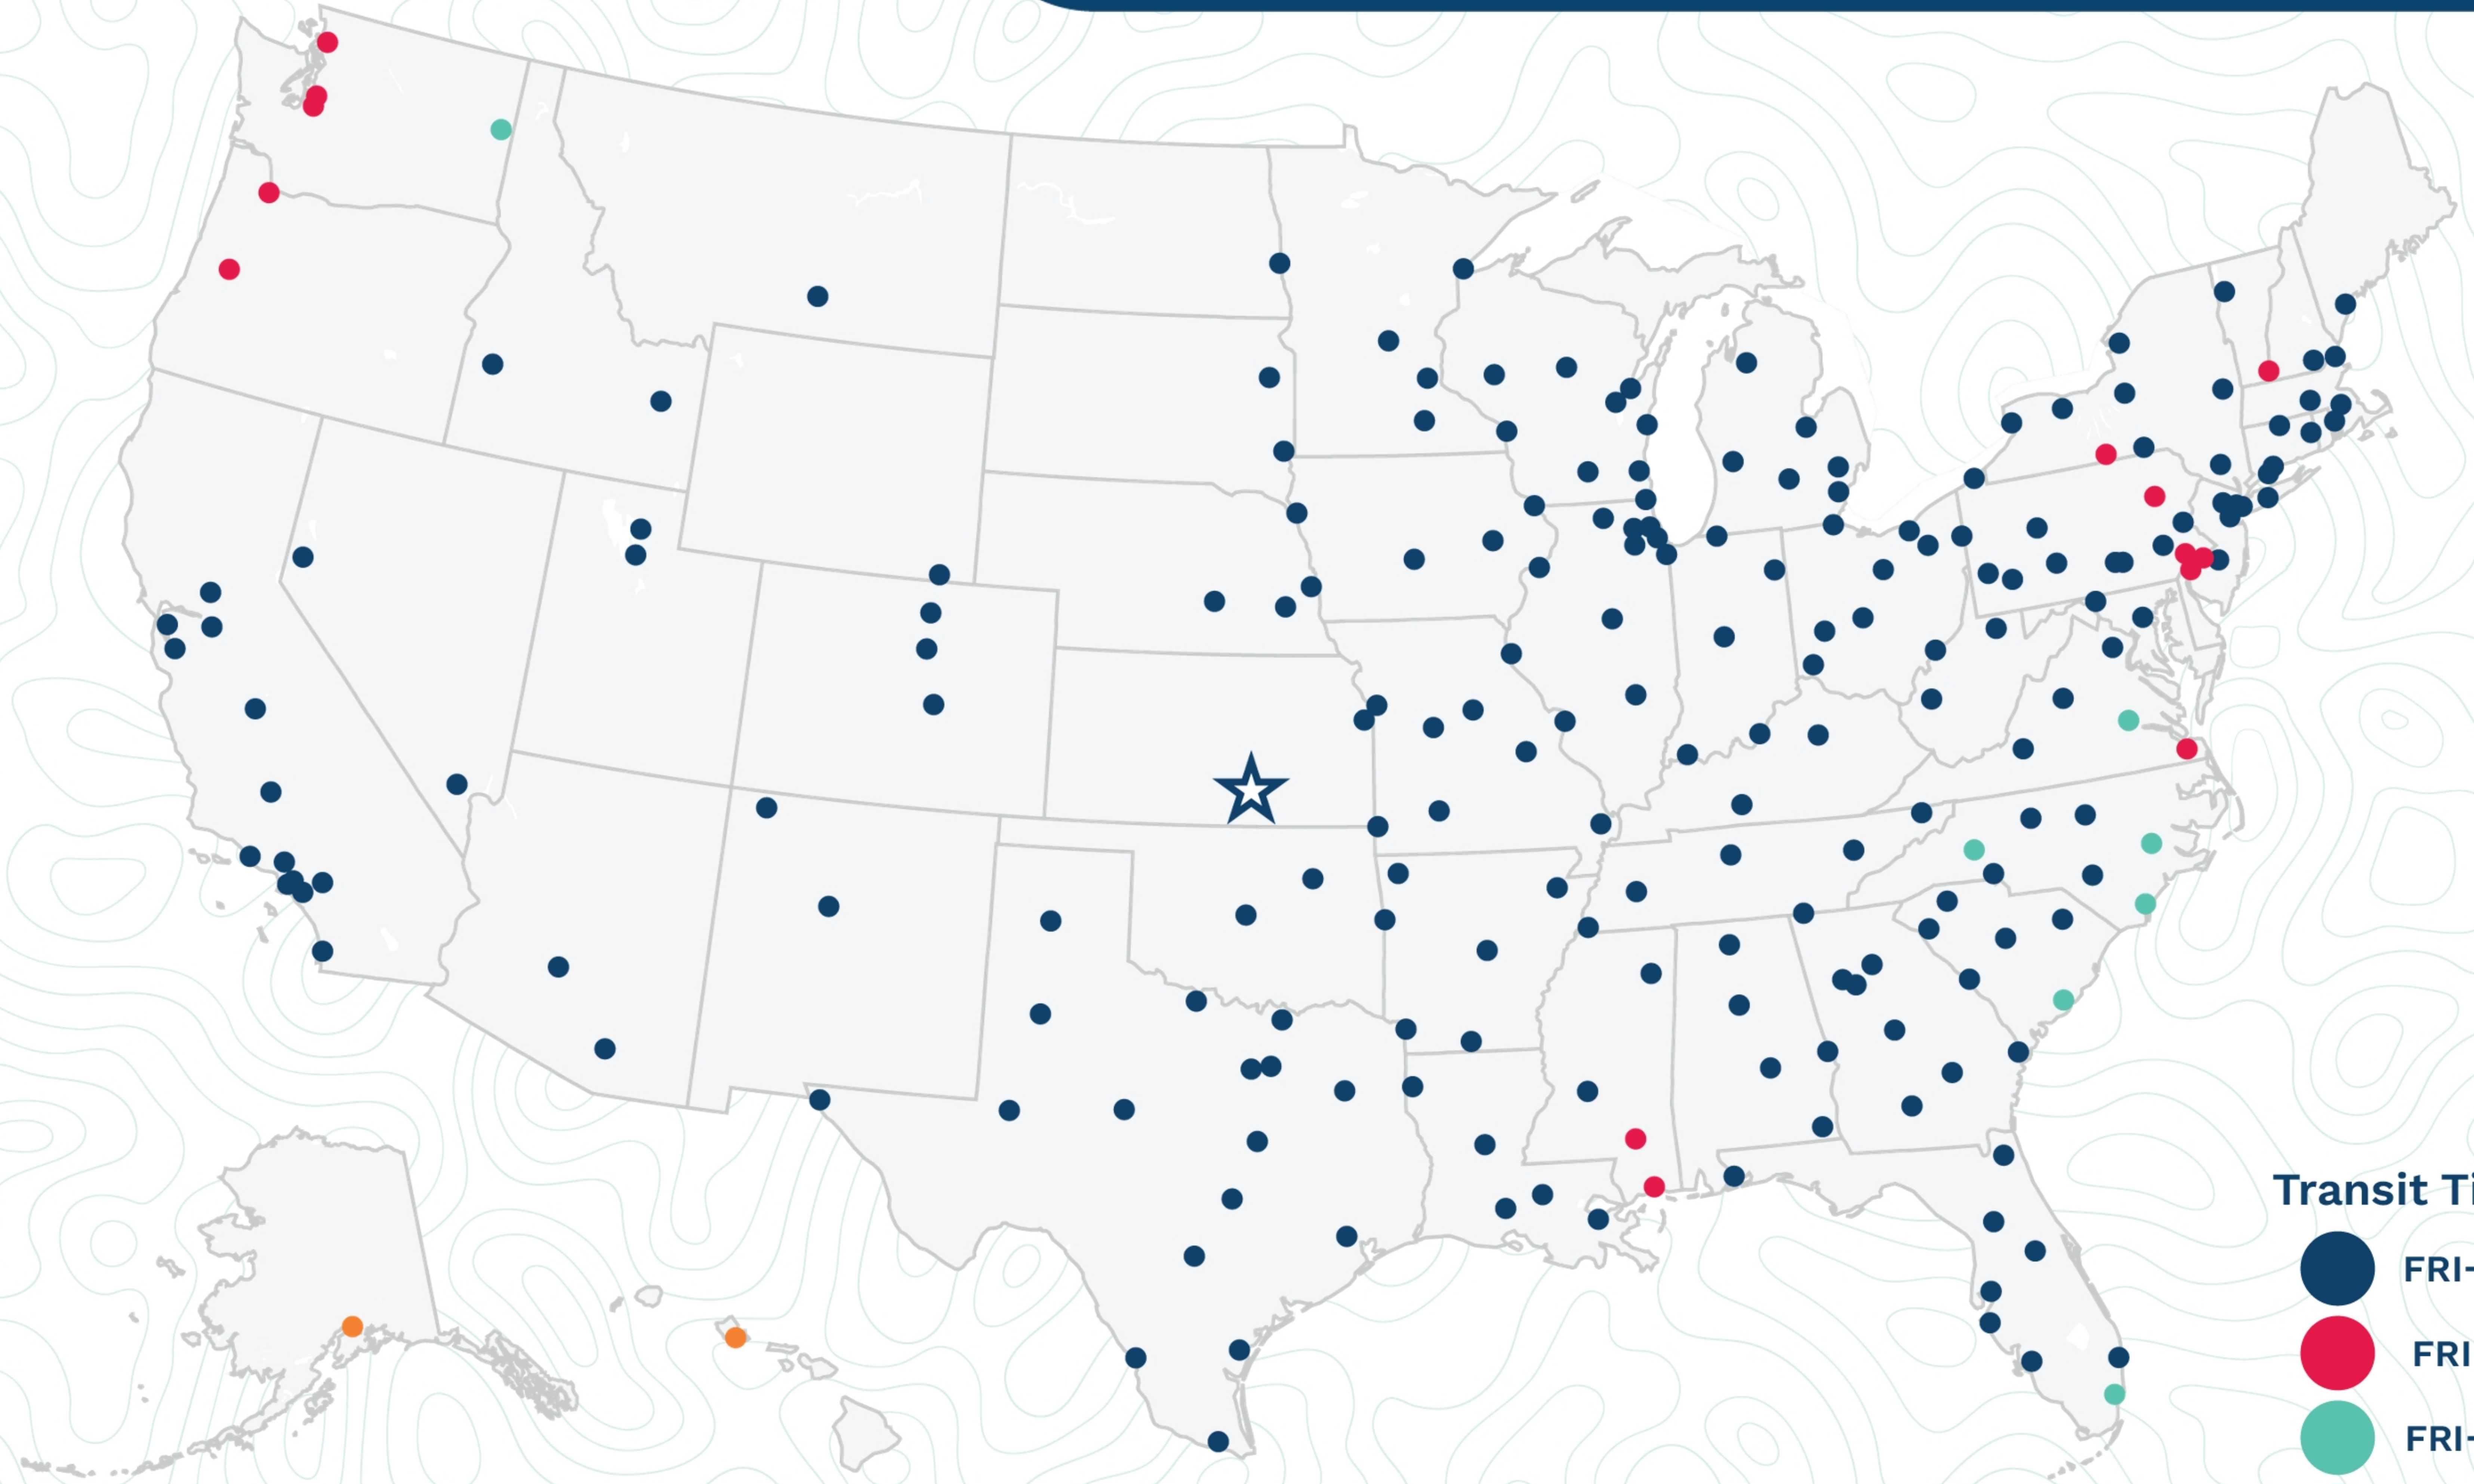

Wichita

3833 S West Street  
Wichita, KS 67217  
(316) 943-1241

- Transit Times\***
- FRI-MON
  - FRI-TUE
  - FRI-WED
  - FRI-THU
  - FRI-FRI
  - 1 WEEK +

\*Map graphically represents outbound transit times to service centers and is for illustrative purposes only.