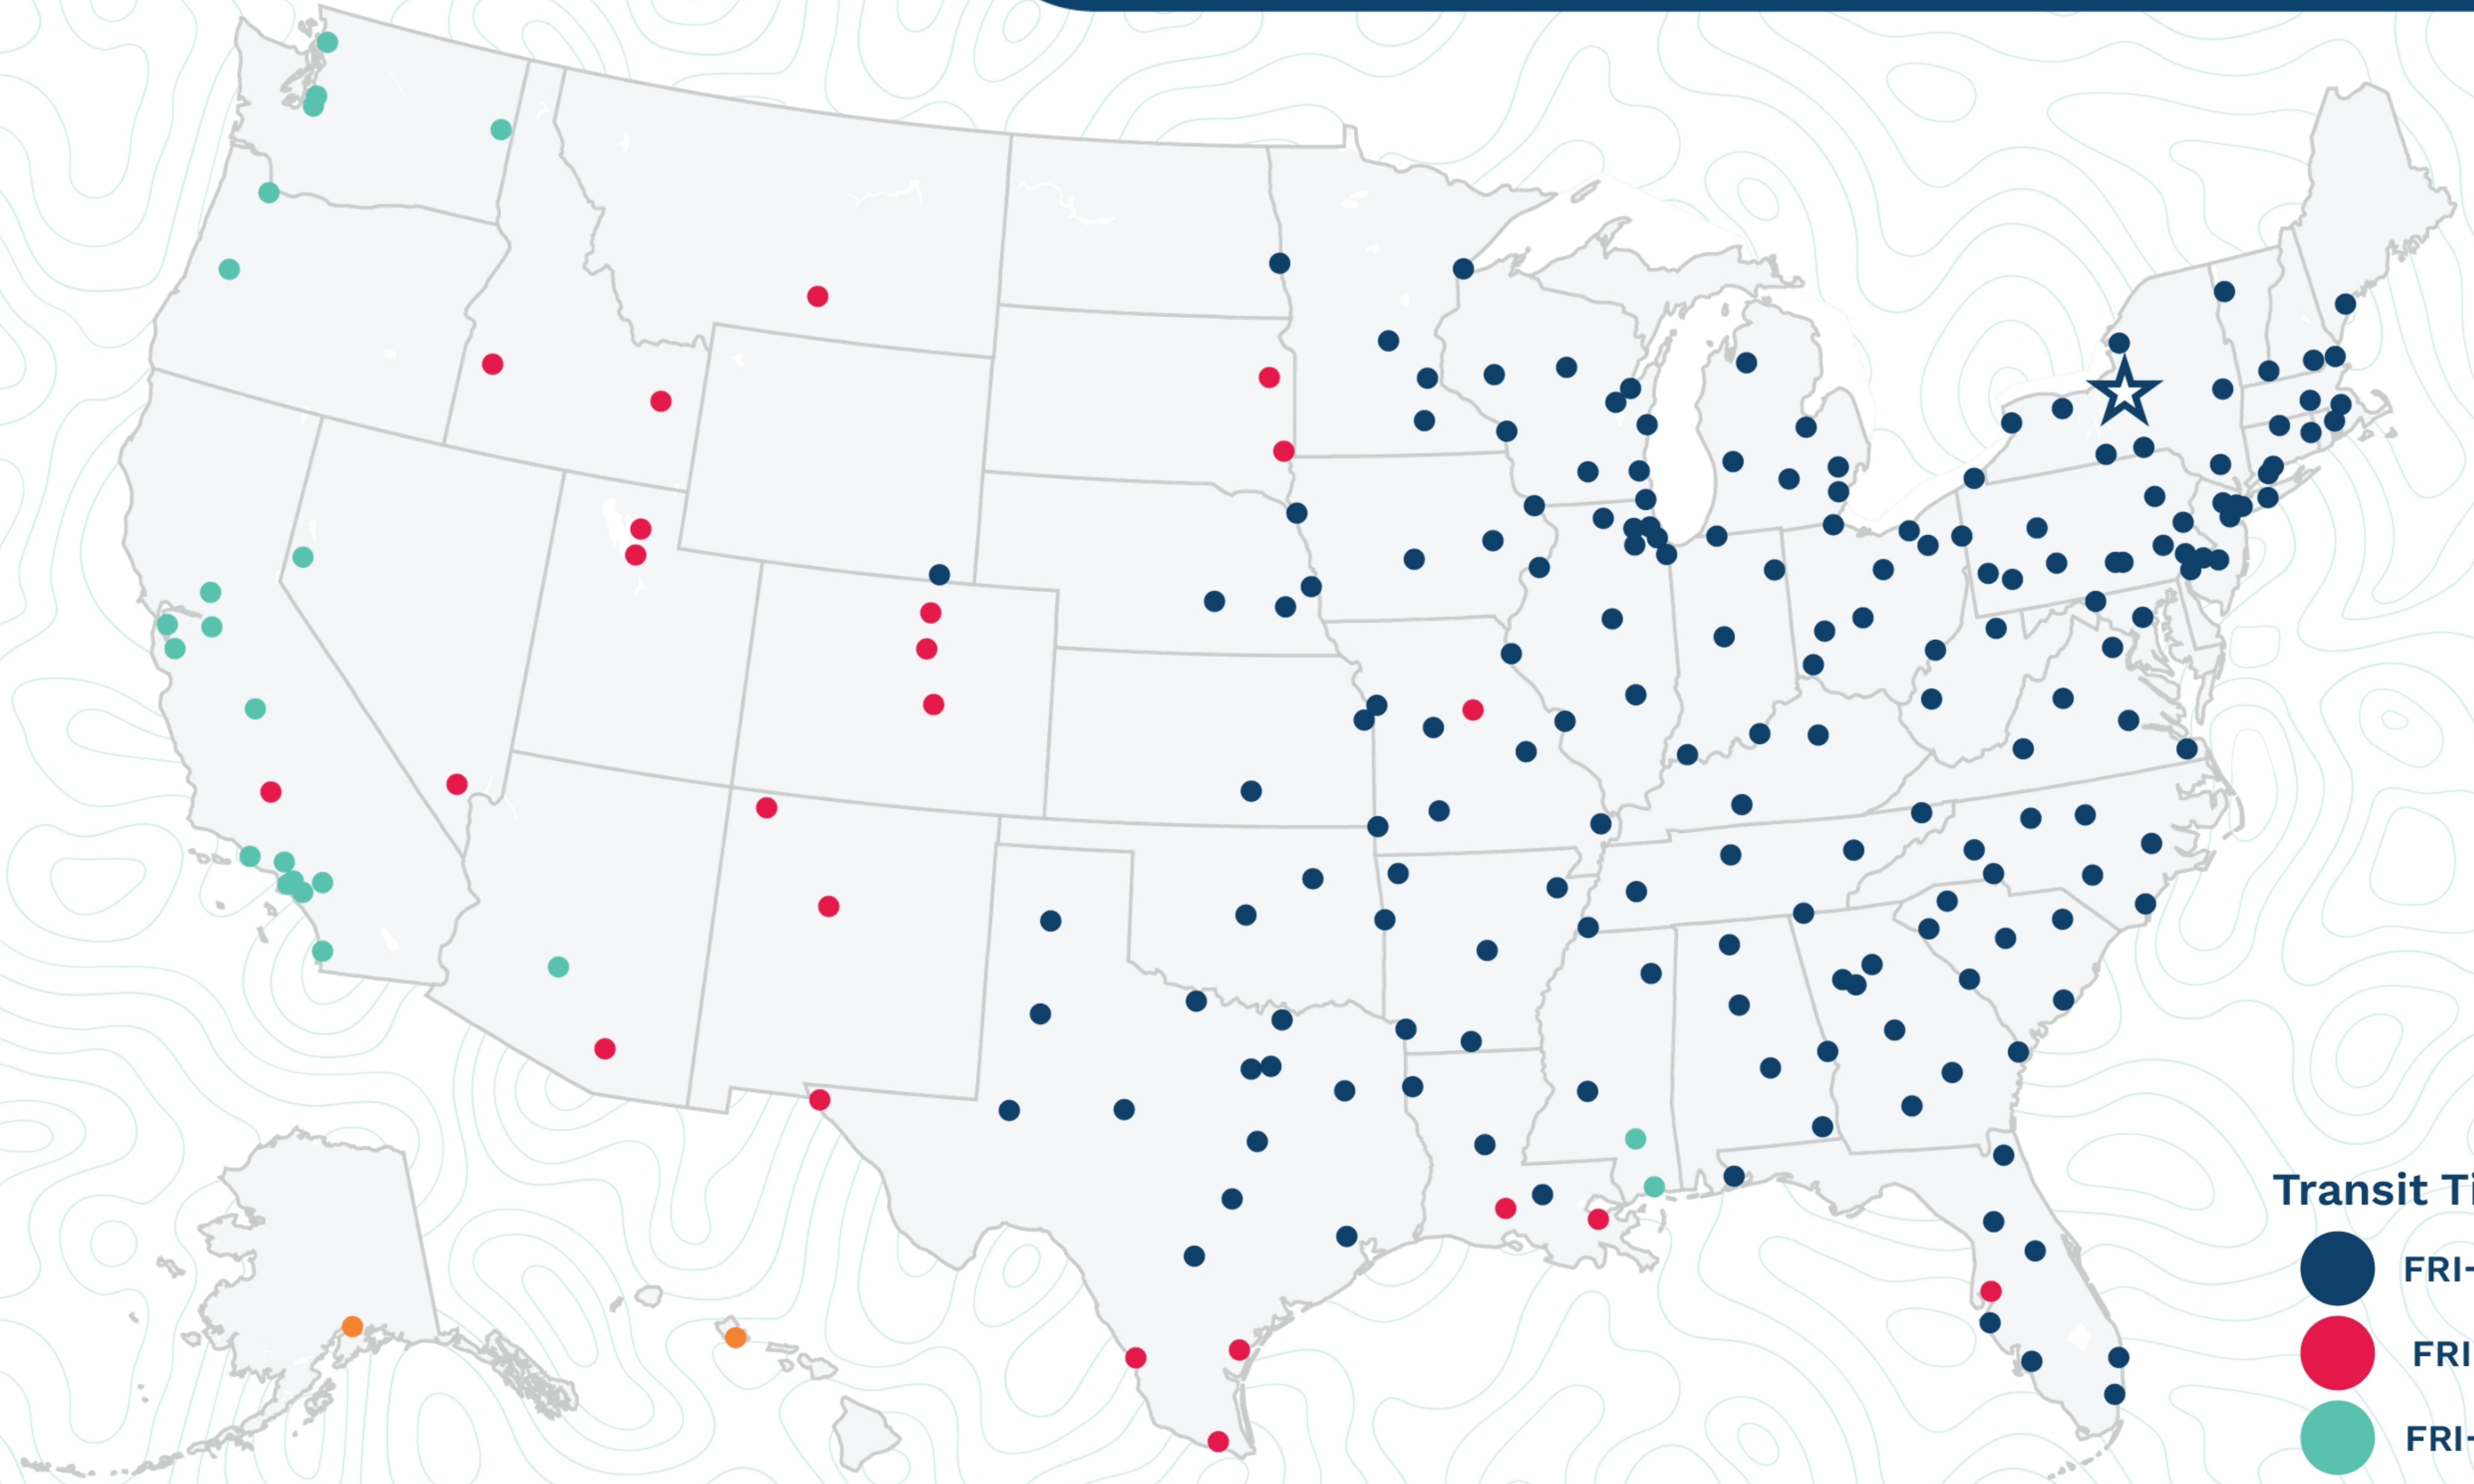

East Syracuse

7020 Northern Blvd
East Syracuse, NY 13057
(315) 437-6005

Transit Times*

- FRI-MON
- FRI-TUE
- FRI-WED
- FRI-THU
- FRI-FRI
- 1 WEEK +

*Map graphically represents outbound transit times to service centers and is for illustrative purposes only.