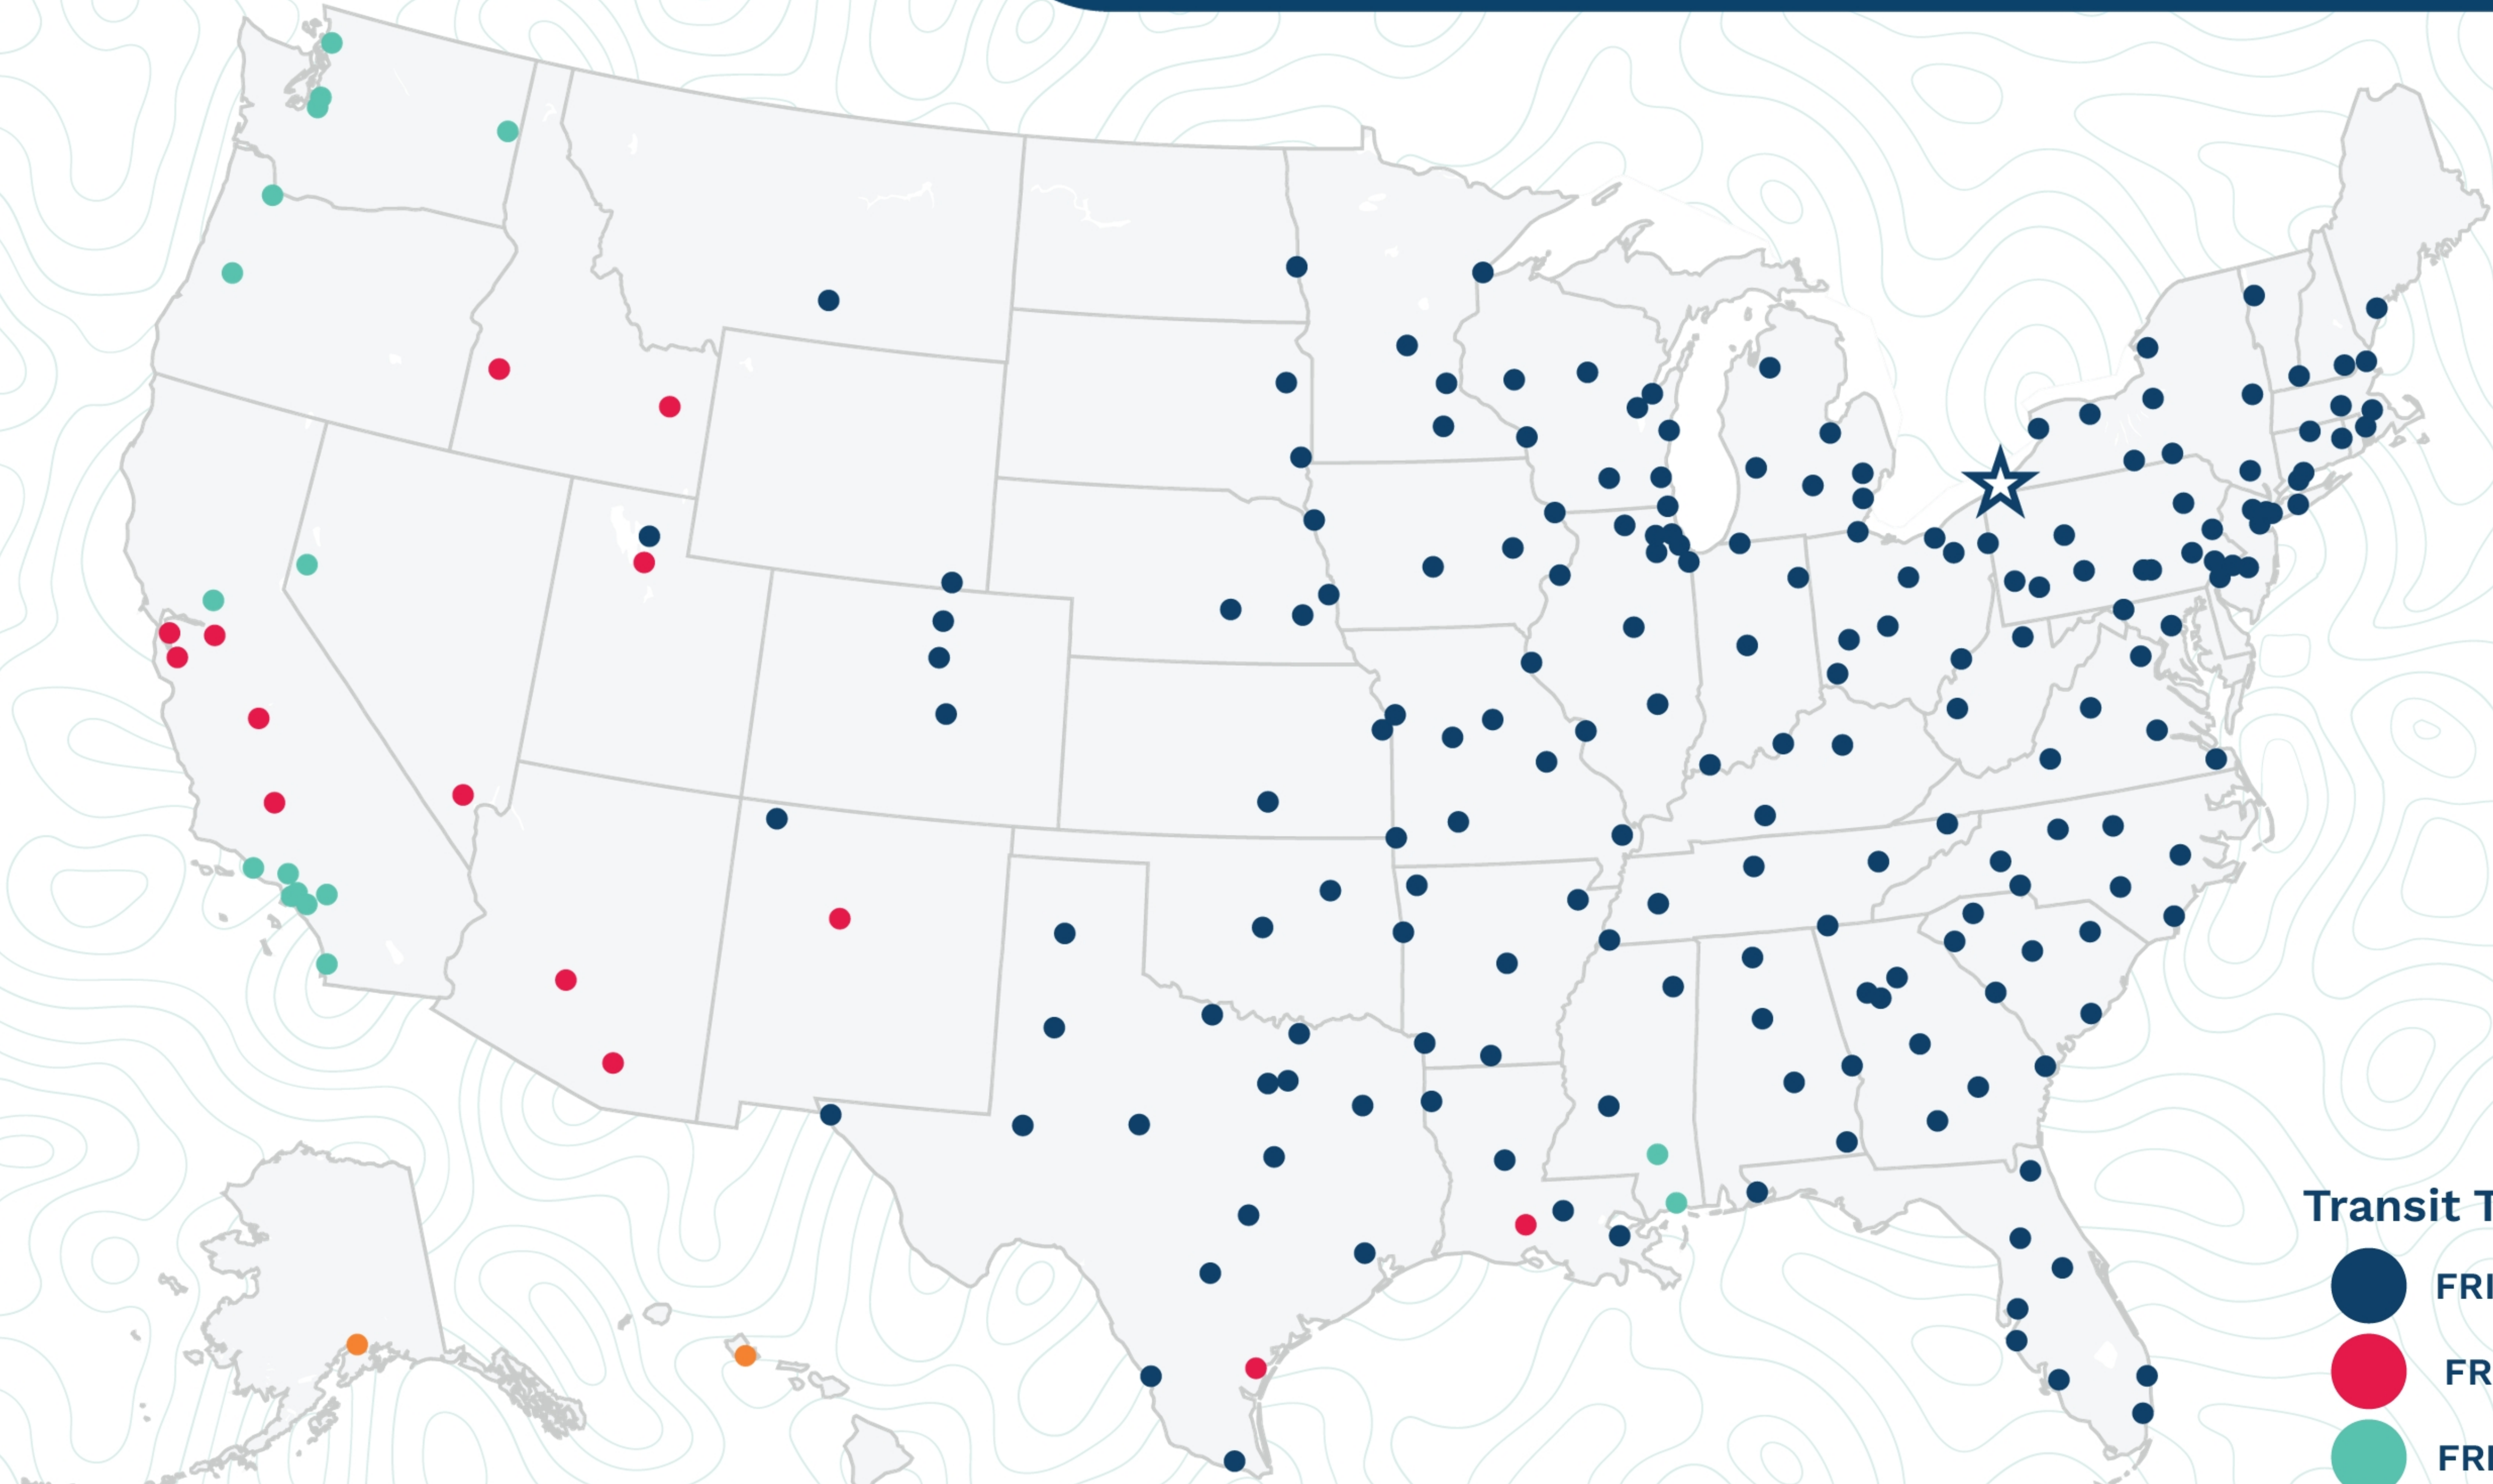

Erie

1815 E 12th St
Erie, PA 16511
(814) 455-4401

Transit Times*

- FRI-MON
- FRI-TUE
- FRI-WED
- FRI-THU
- FRI-FRI
- 1 WEEK +

*Map graphically represents outbound transit times to service centers and is for illustrative purposes only.