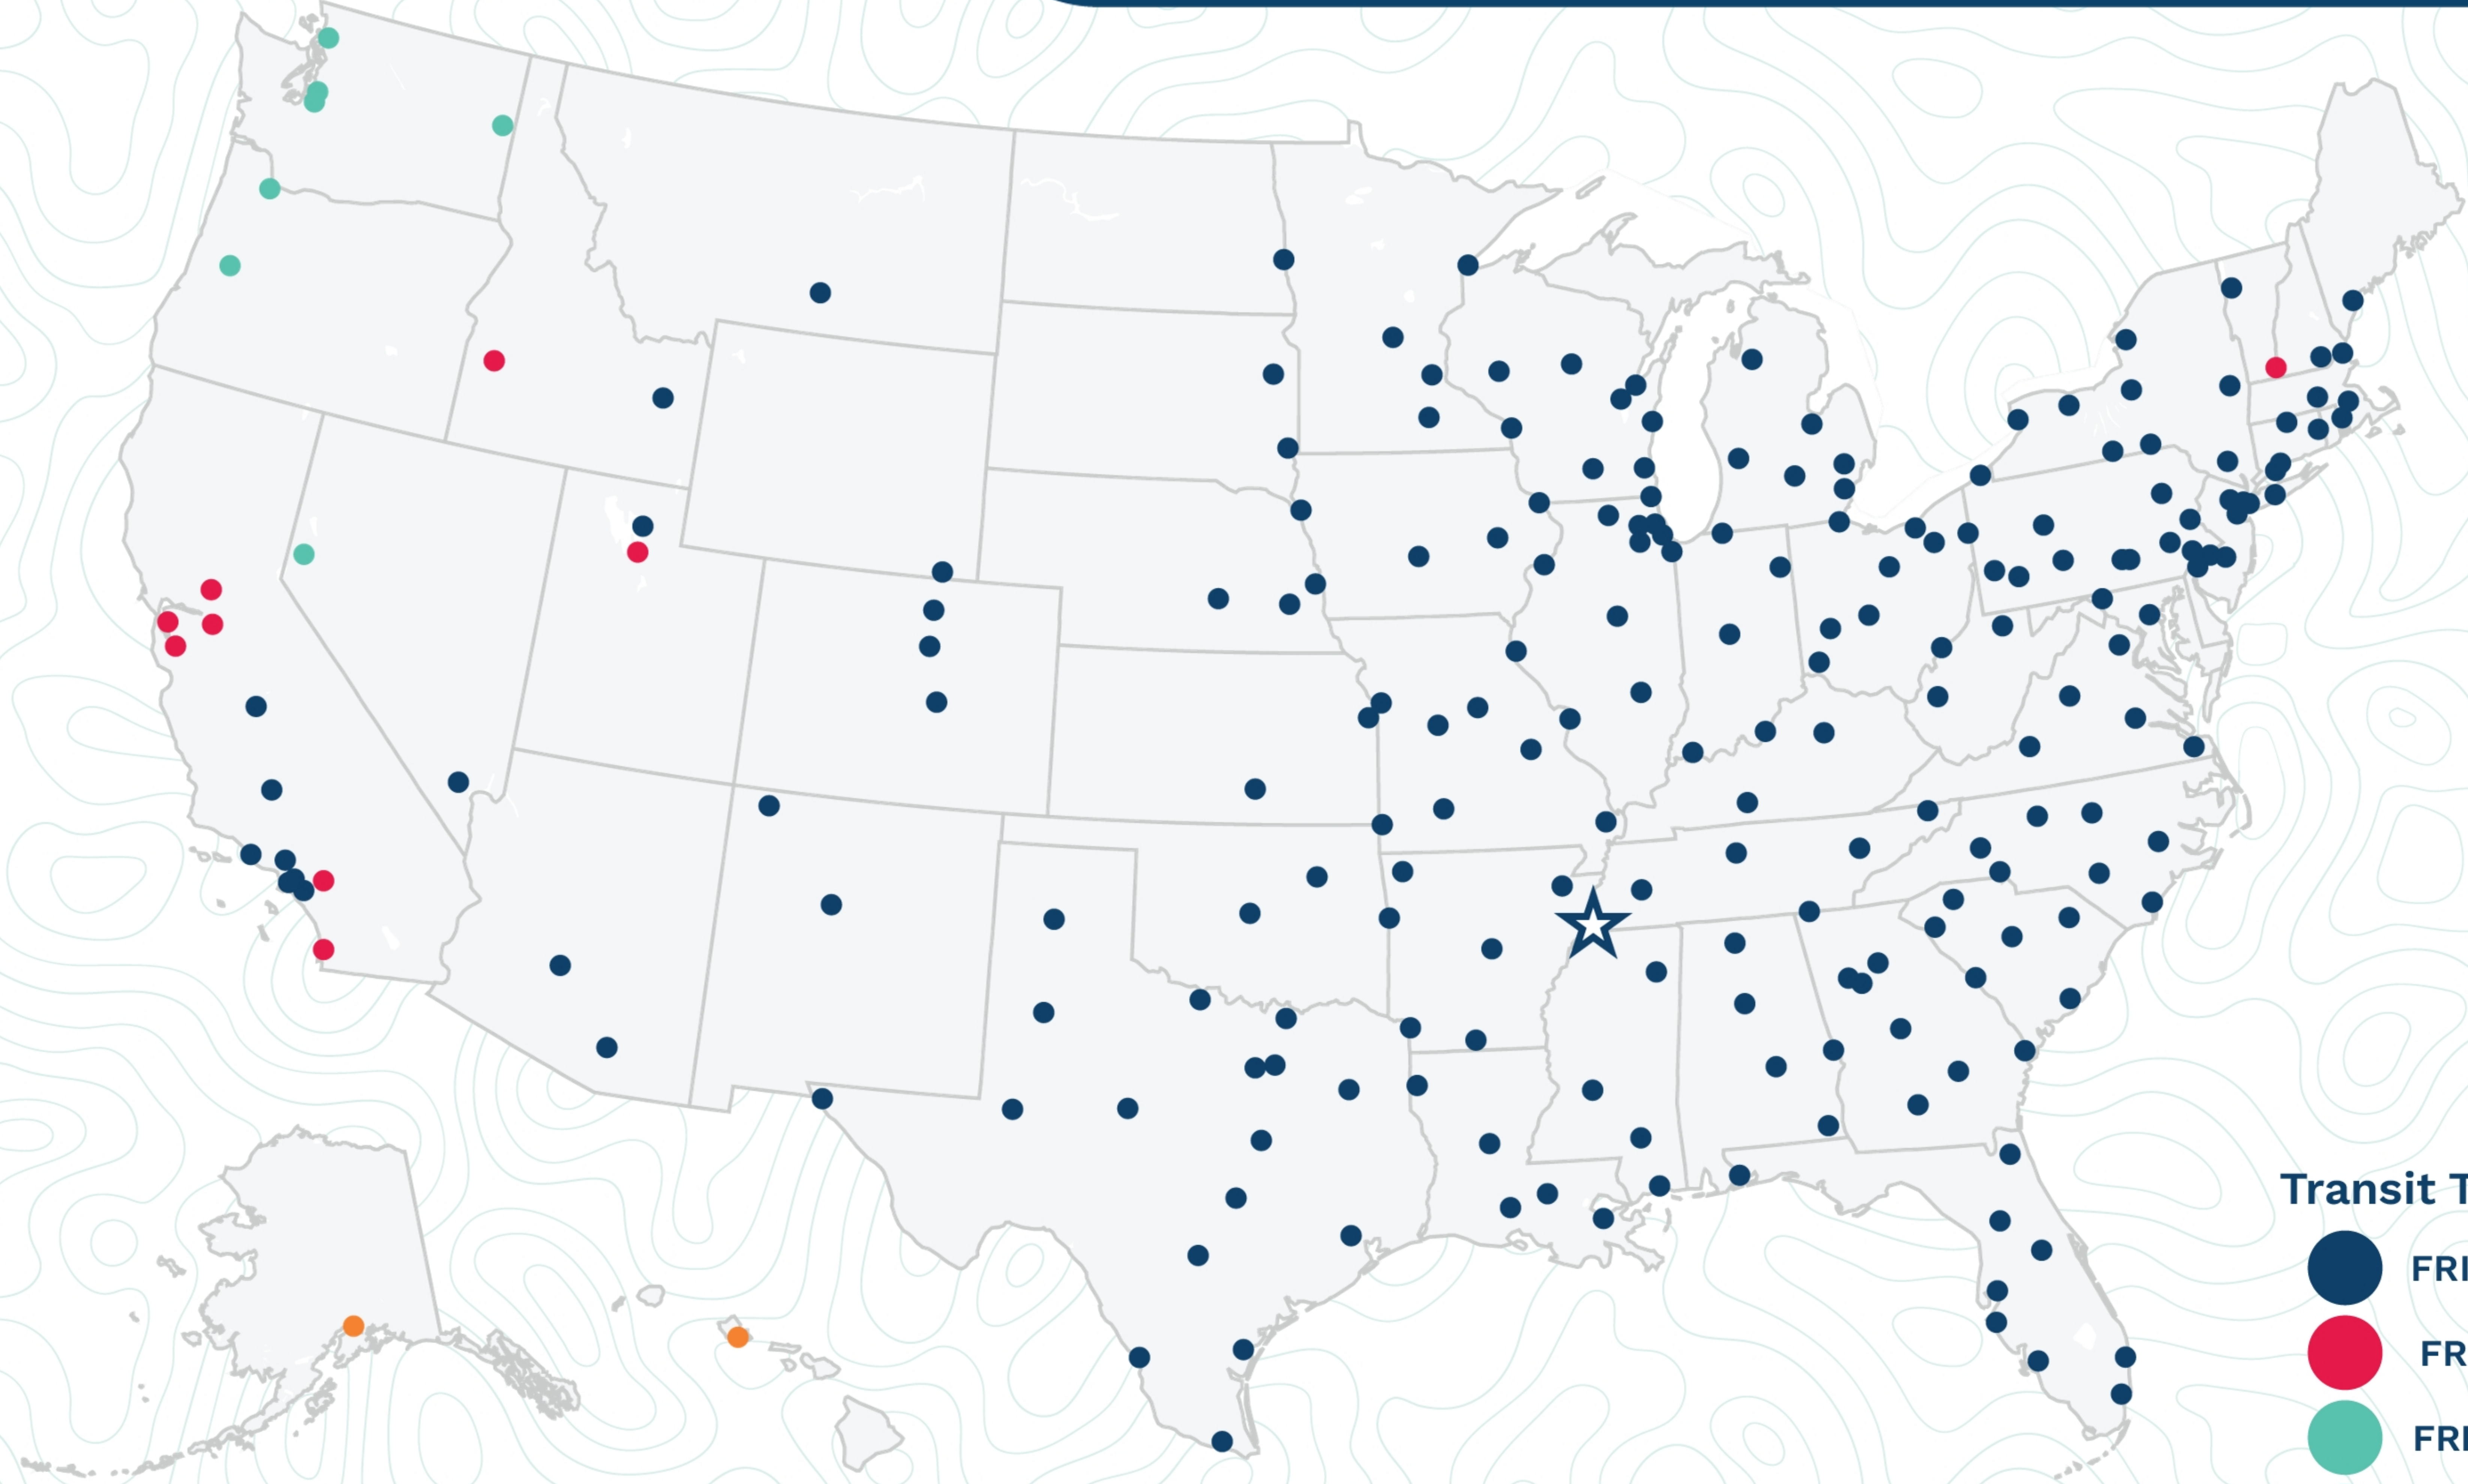

Memphis

2080 Dunn Avenue
Memphis, TN 38114
(901) 744-4980

Transit Times*

- FRI-MON
- FRI-TUE
- FRI-WED
- FRI-THU
- FRI-FRI
- 1 WEEK +

*Map graphically represents outbound transit times to service centers and is for illustrative purposes only.