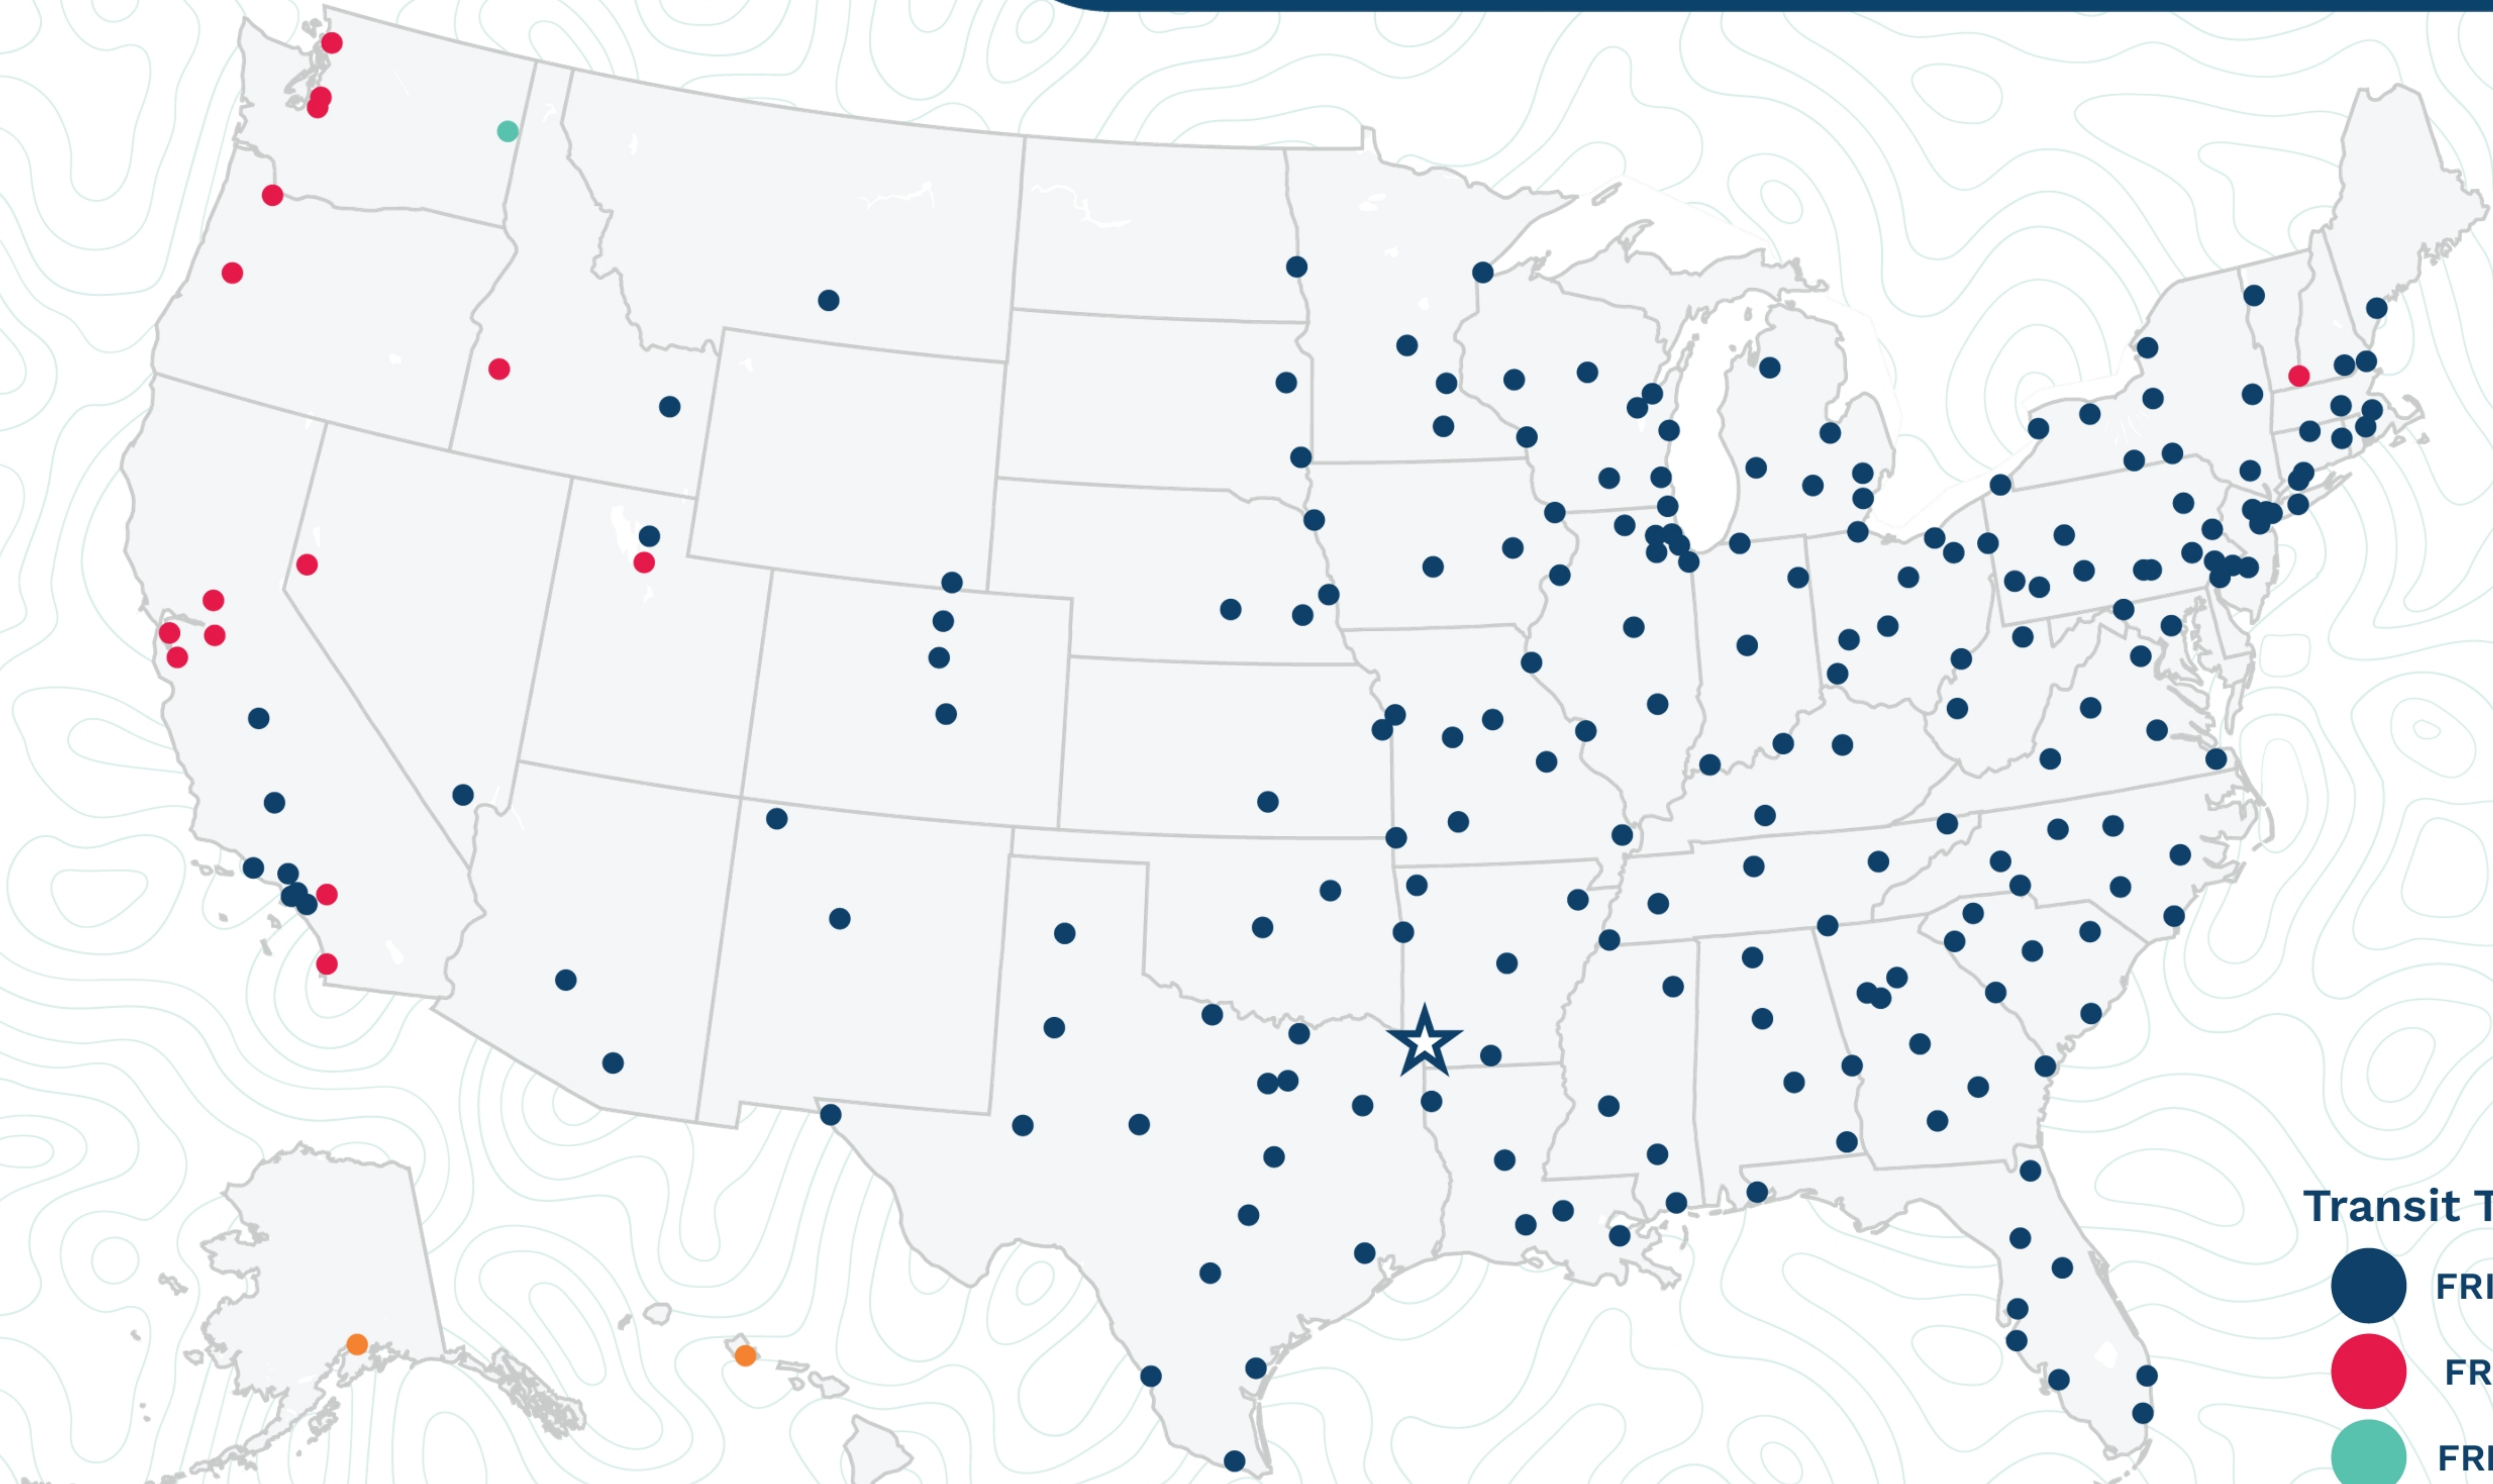

**Texarkana**

2321 E. Broad  
Texarkana, AR 71854  
(870) 774-4179

**Transit Times\***

-  FRI-MON
-  FRI-TUE
-  FRI-WED
-  FRI-THU
-  FRI-FRI
-  1 WEEK +

\*Map graphically represents outbound transit times to service centers and is for illustrative purposes only.