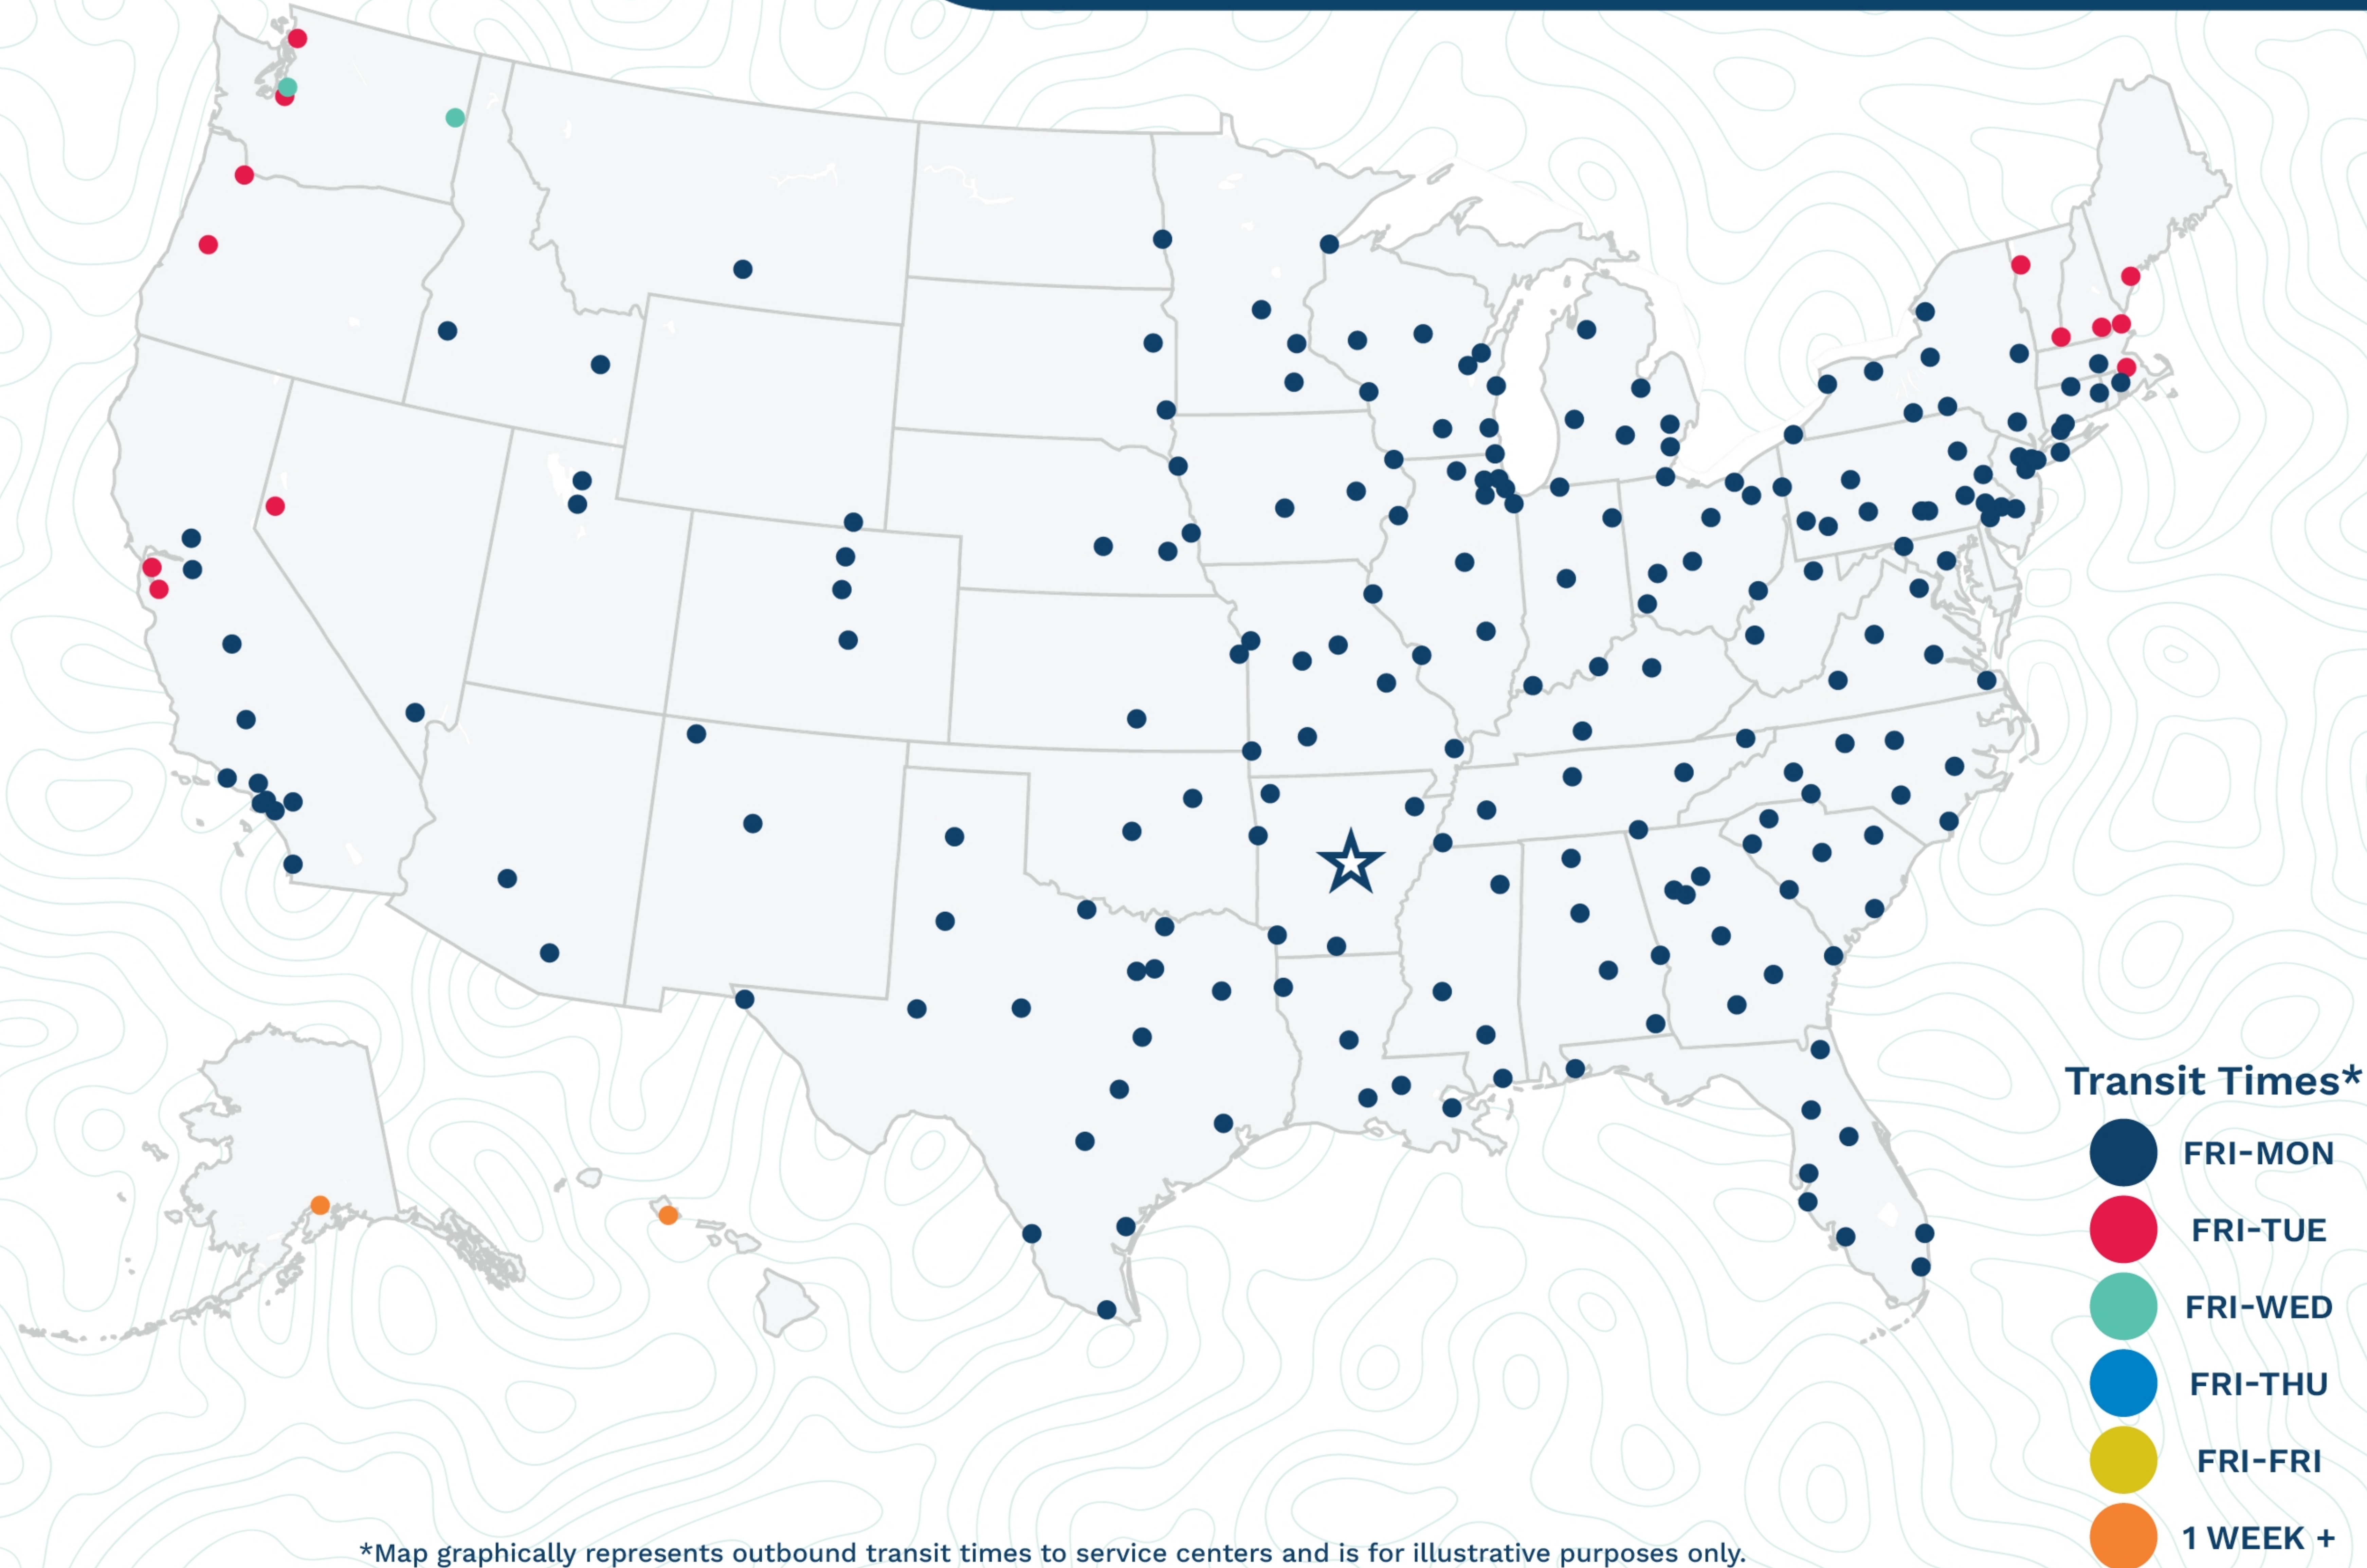

## Little Rock

3100 Springhill Dr  
North Little Rock, AR 72117  
(501) 945-9862

\*Map graphically represents outbound transit times to service centers and is for illustrative purposes only.