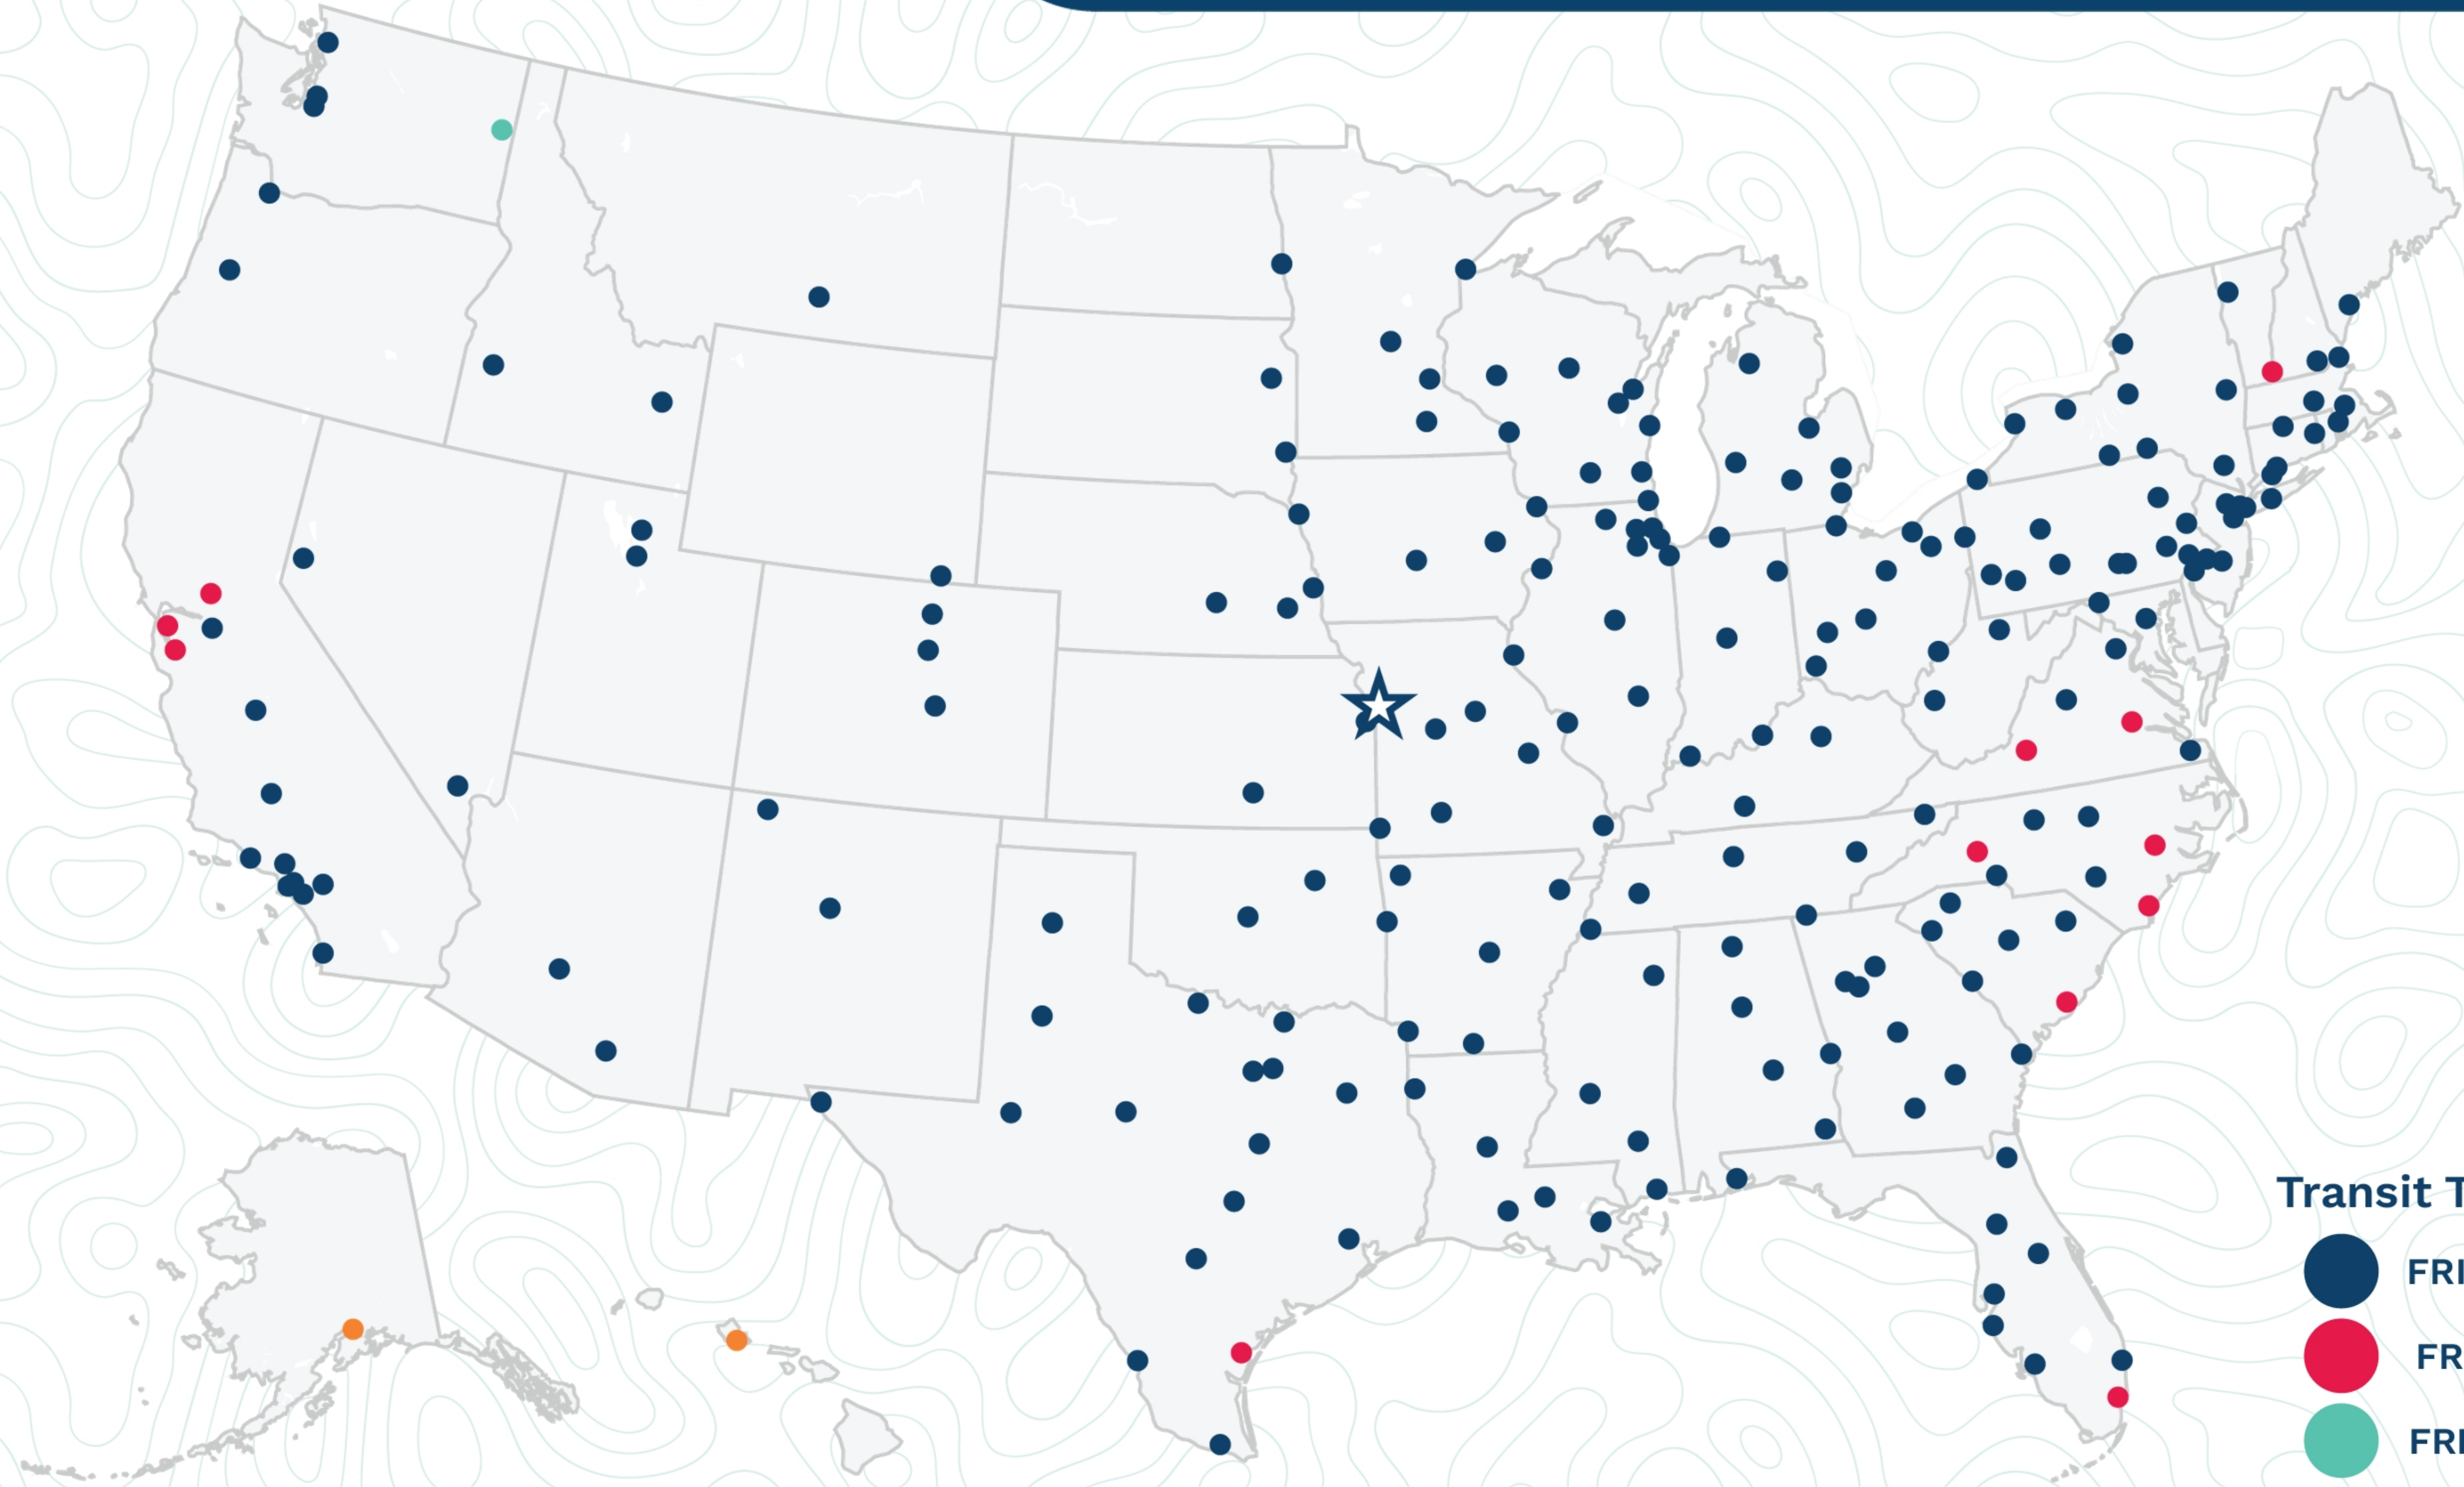

**Kansas City**

4209 Gardner Ave  
Kansas City, MO 64120  
(816) 231-5388

**Transit Times\***

- FRI-MON
- FRI-TUE
- FRI-WED
- FRI-THU
- FRI-FRI
- 1 WEEK +

\*Map graphically represents outbound transit times to service centers and is for illustrative purposes only.