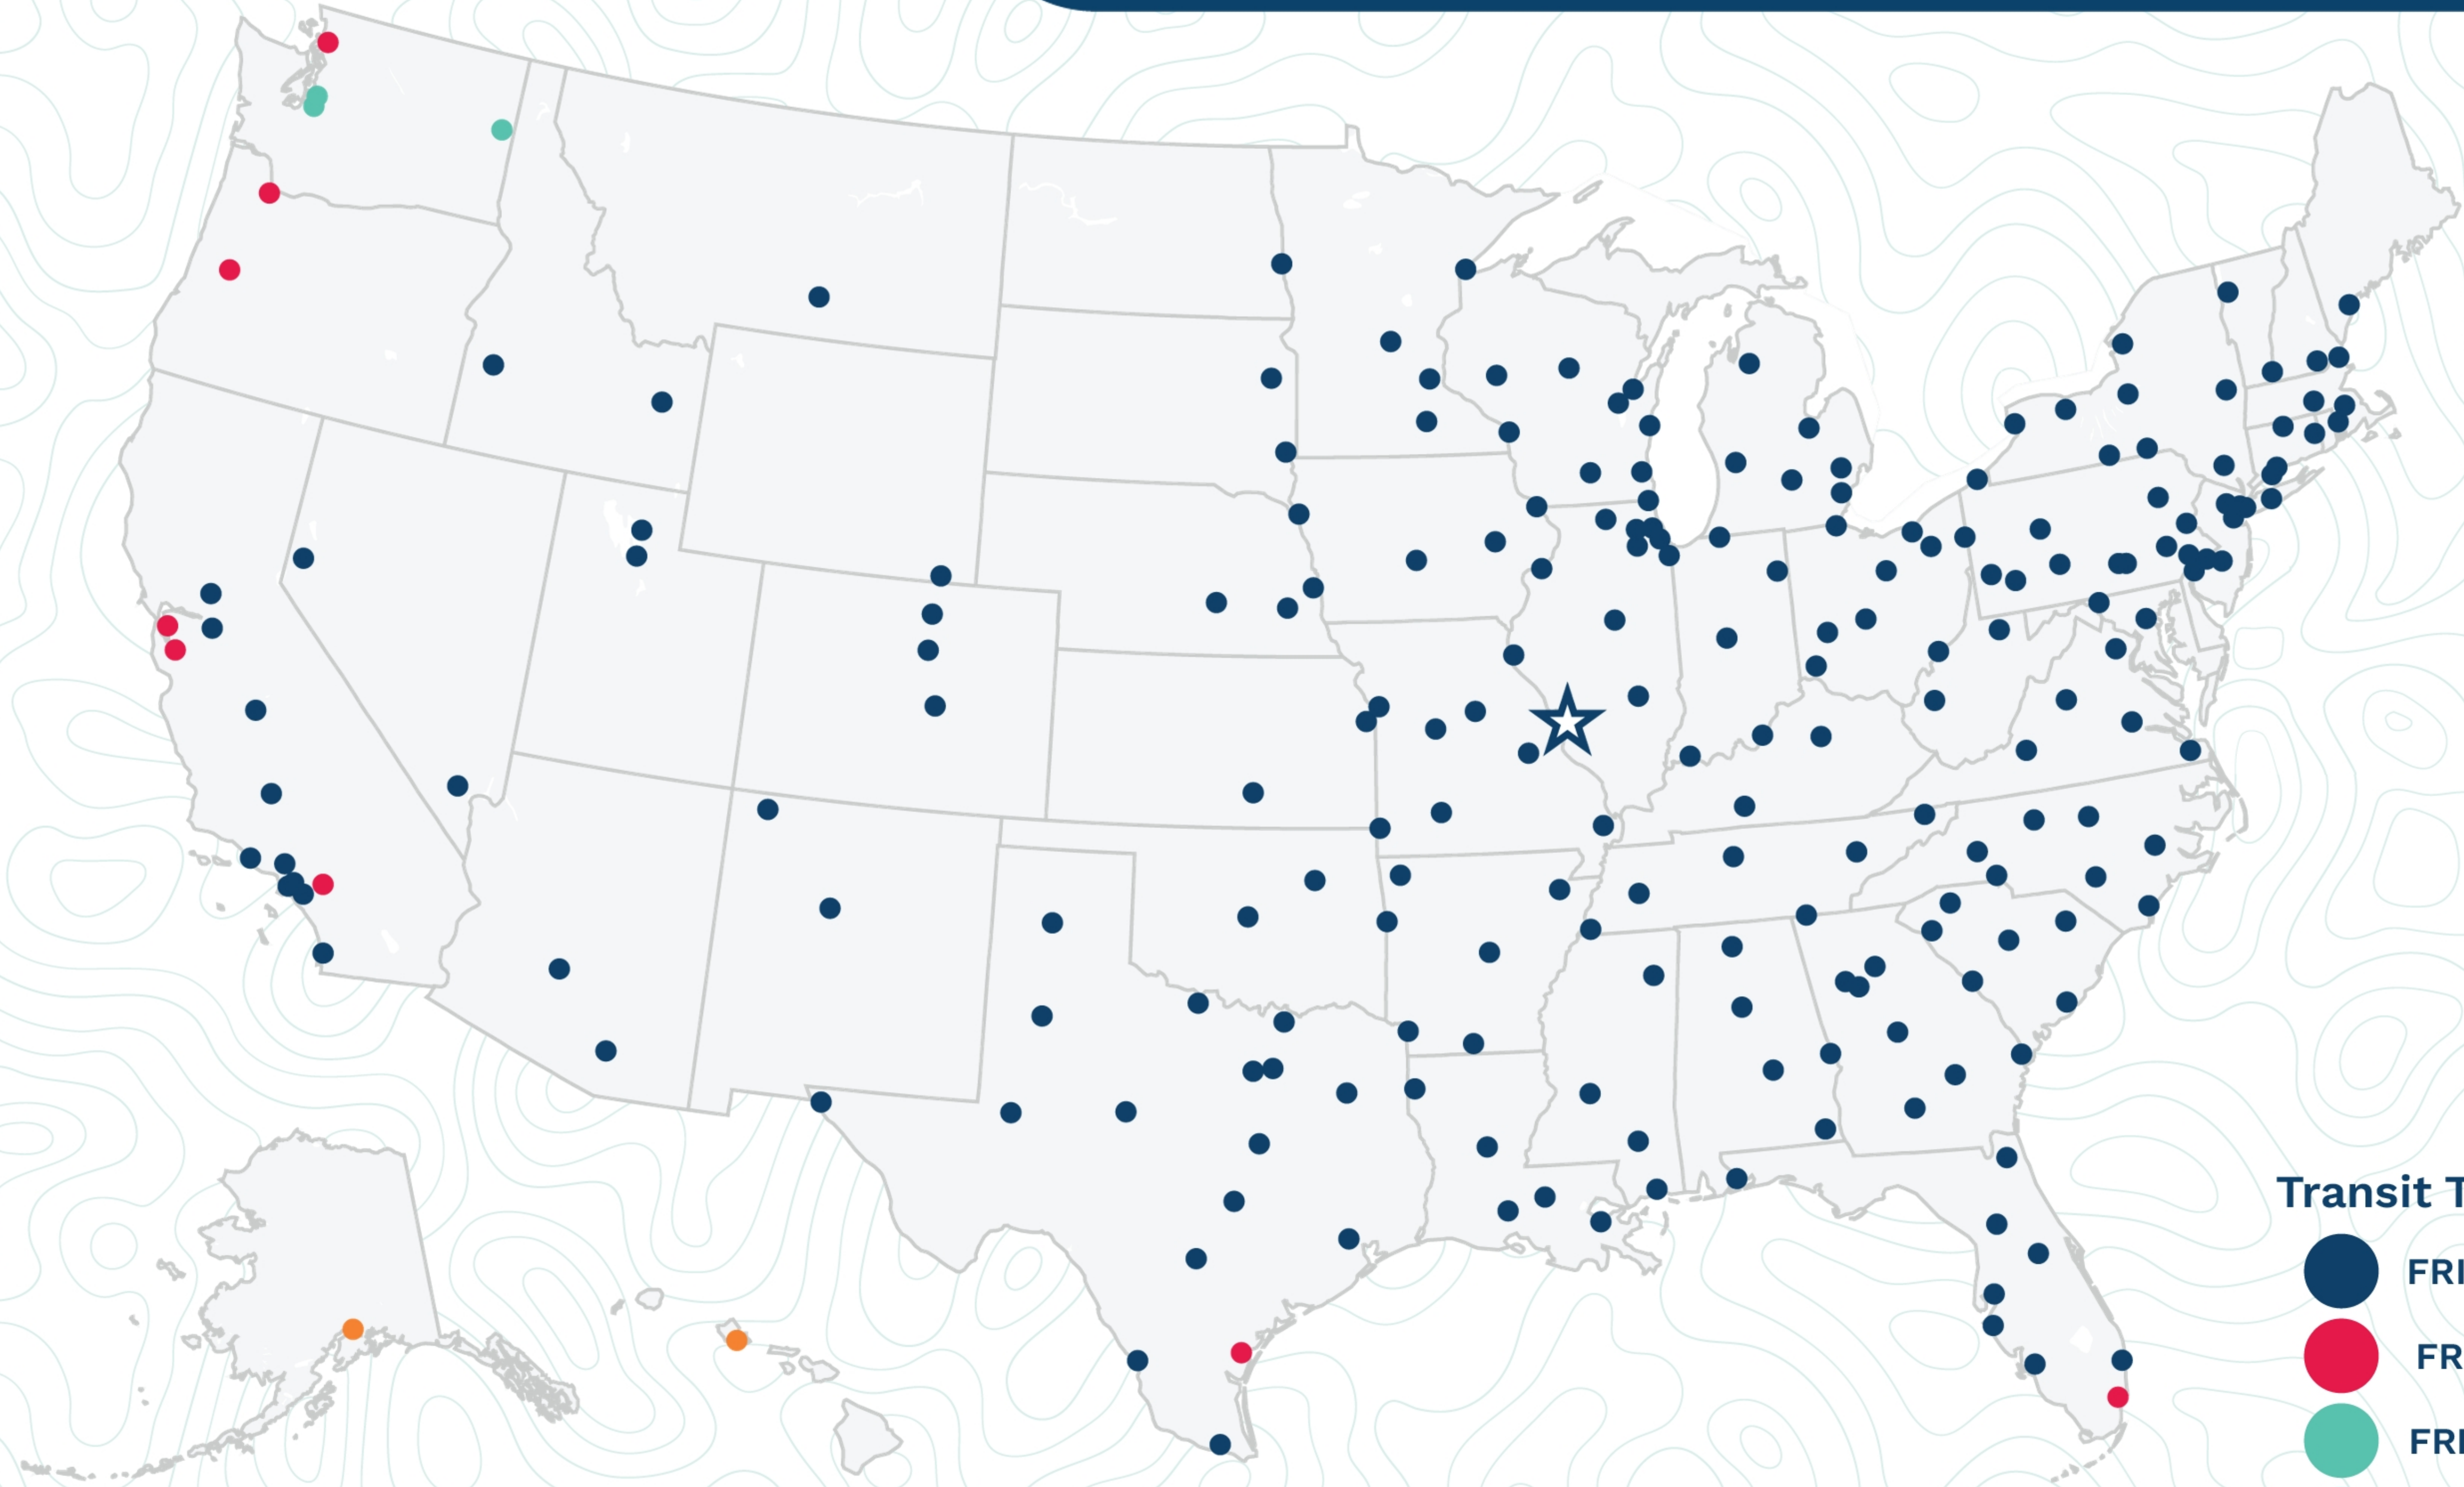

St Louis

8630 Hall St  
St Louis, MO 63147  
(314) 869-3100

Transit Times\*

- FRI-MON
- FRI-TUE
- FRI-WED
- FRI-THU
- FRI-FRI
- 1 WEEK +

\*Map graphically represents outbound transit times to service centers and is for illustrative purposes only.