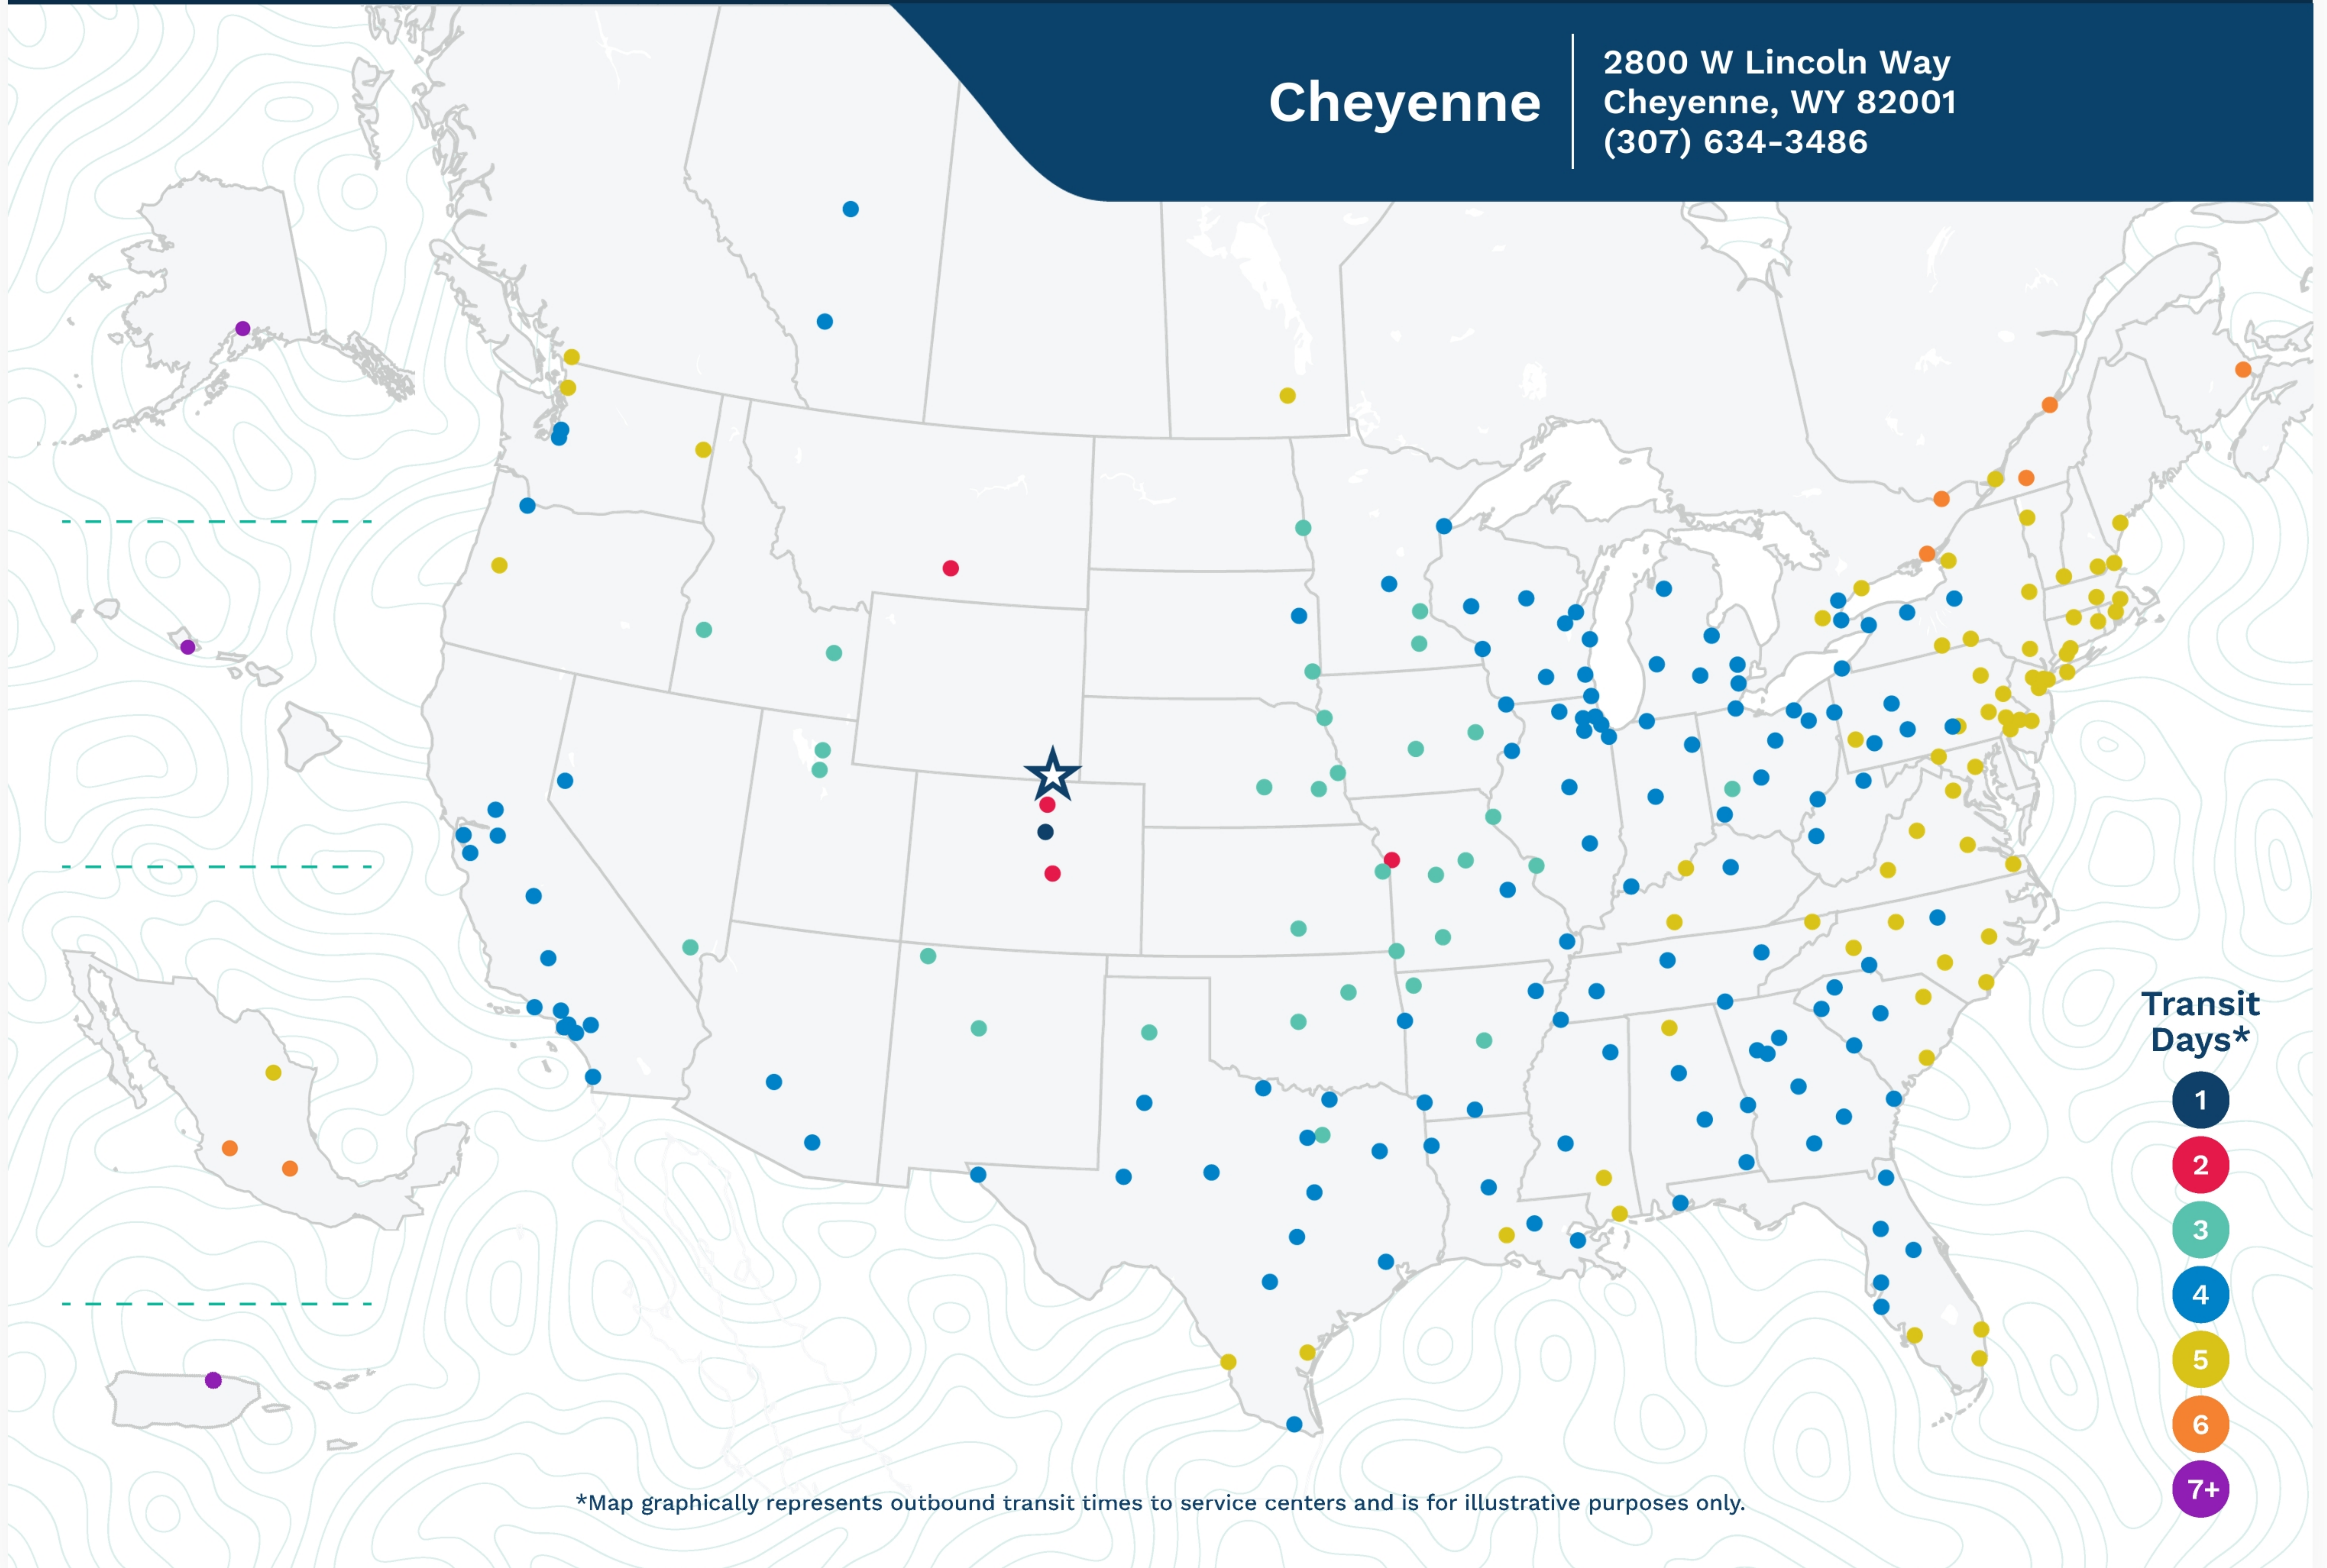

Advertised Transit Times

via the ABF Freight® Network

Cheyenne

2800 W Lincoln Way
Cheyenne, WY 82001
(307) 634-3486

*Map graphically represents outbound transit times to service centers and is for illustrative purposes only.