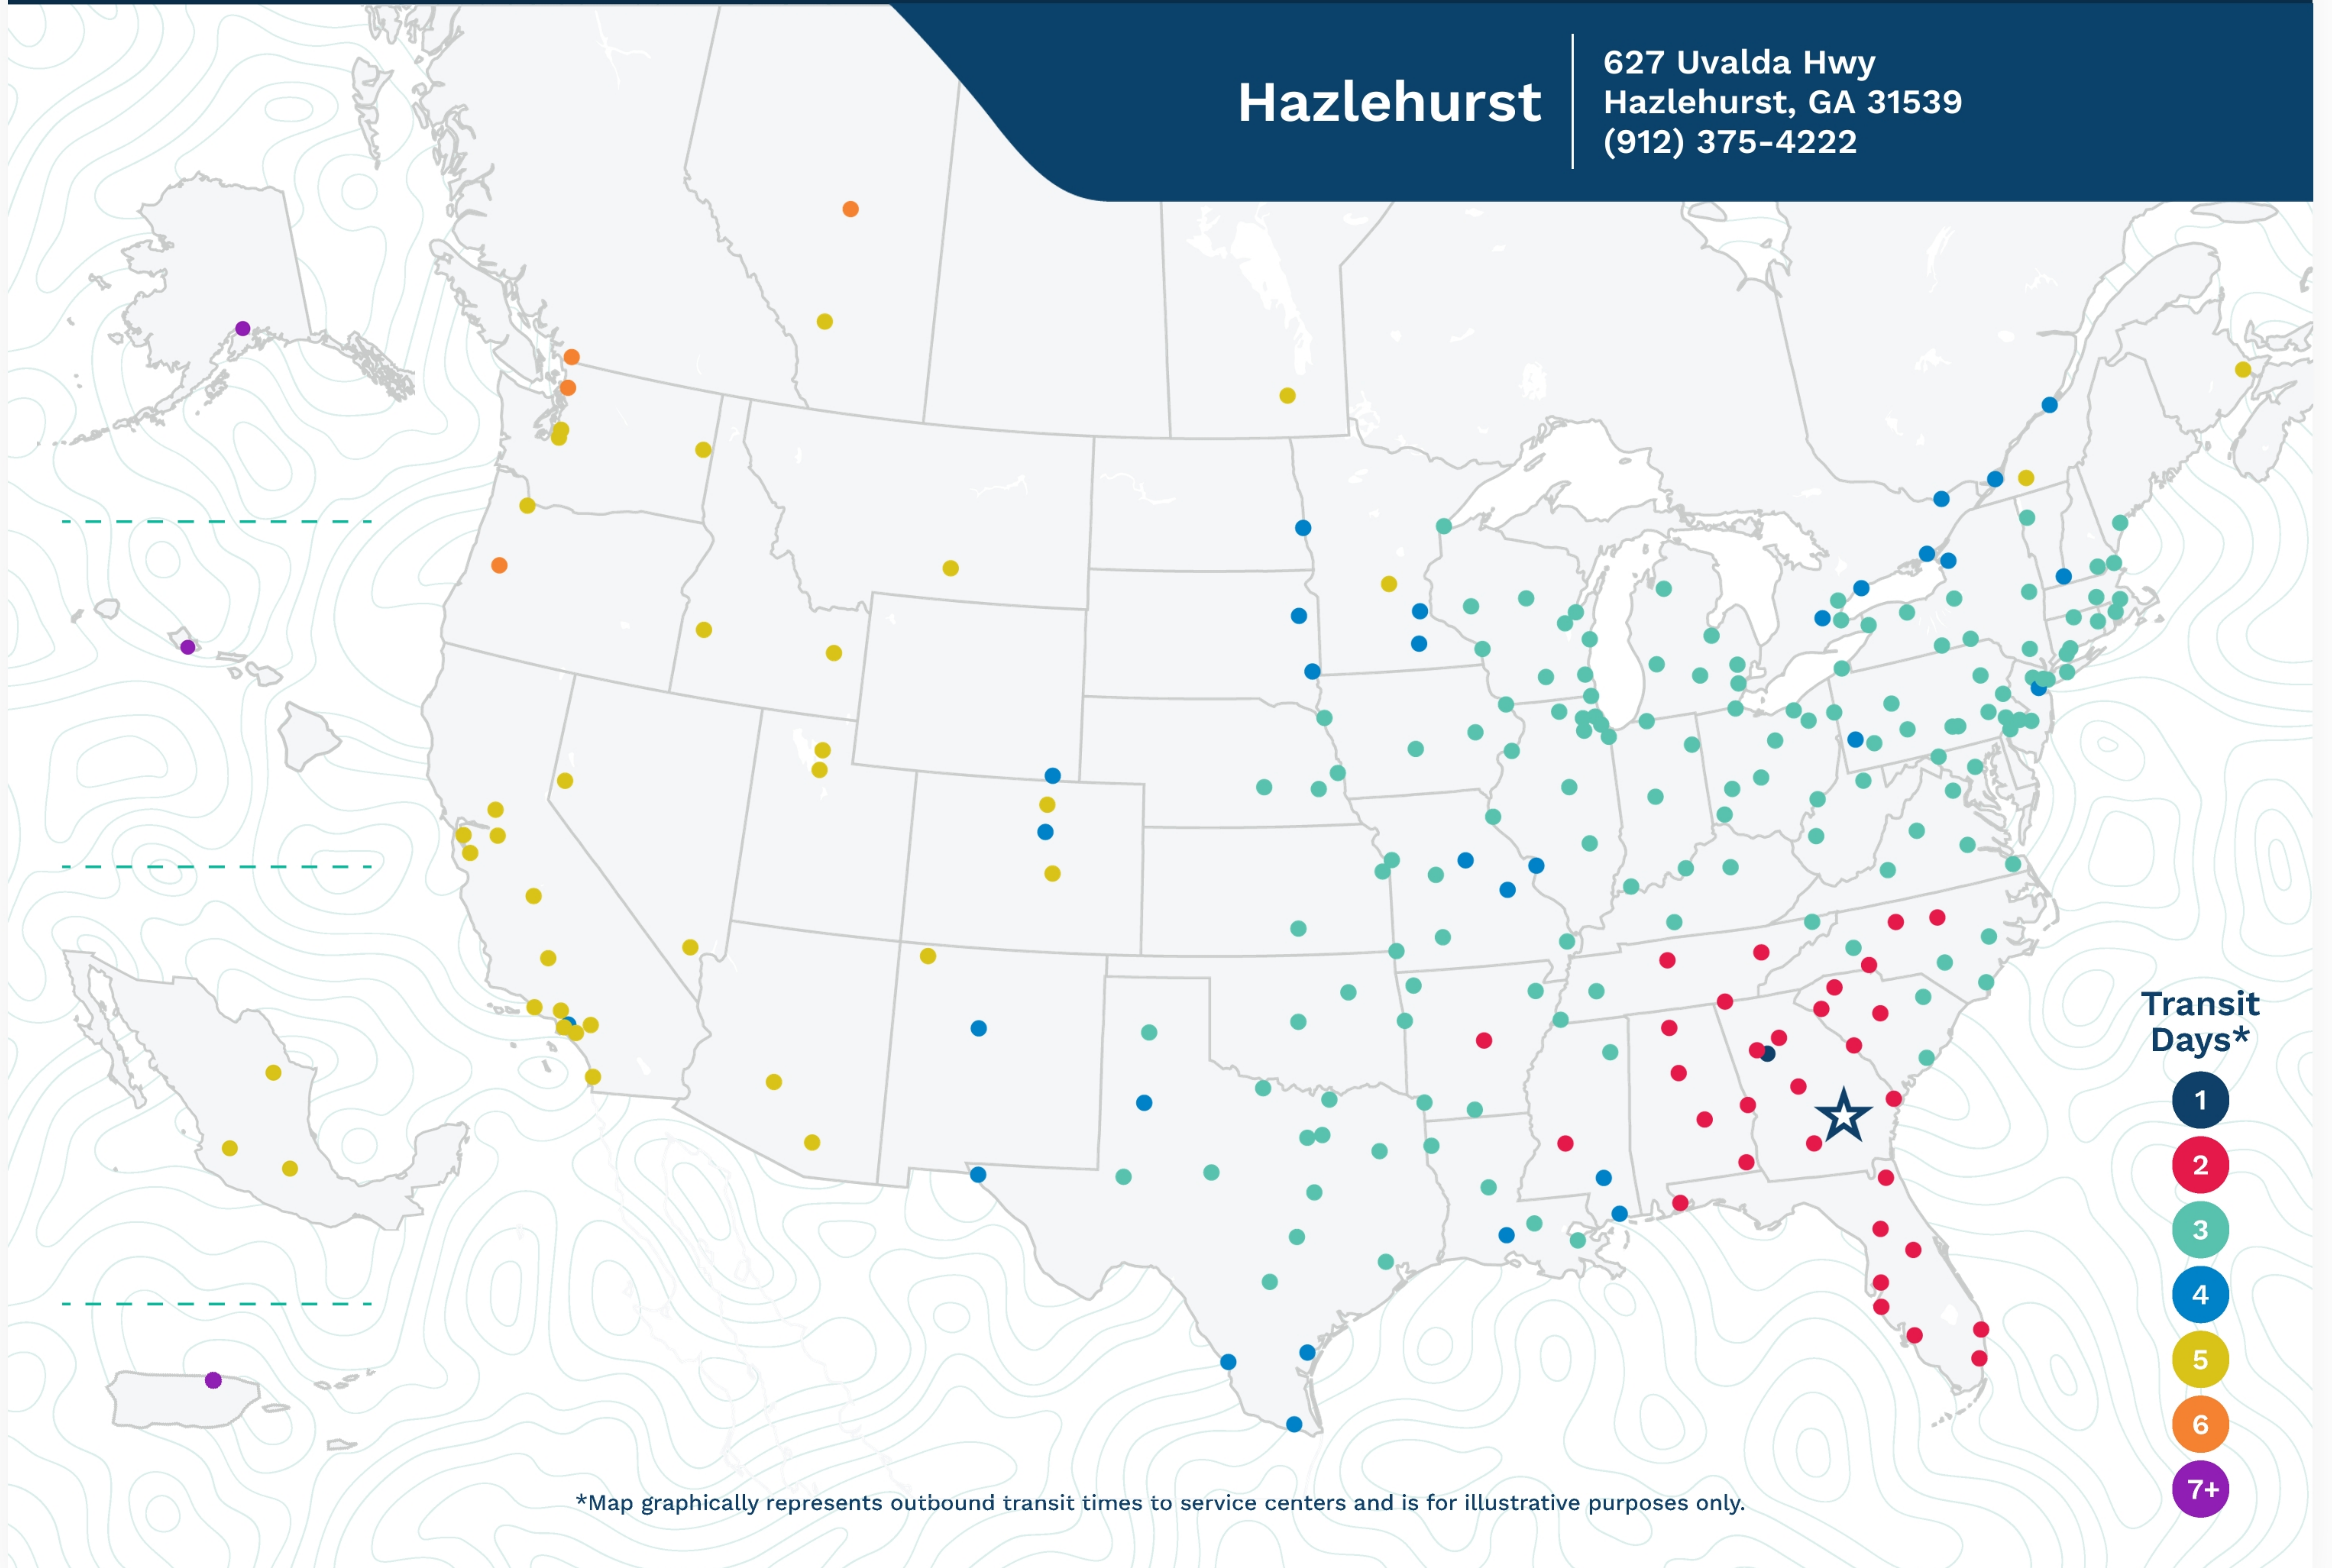

Hazlehurst

627 Uvalda Hwy
Hazlehurst, GA 31539
(912) 375-4222

Transit Days*

- 1
- 2
- 3
- 4
- 5
- 6
- 7+

*Map graphically represents outbound transit times to service centers and is for illustrative purposes only.