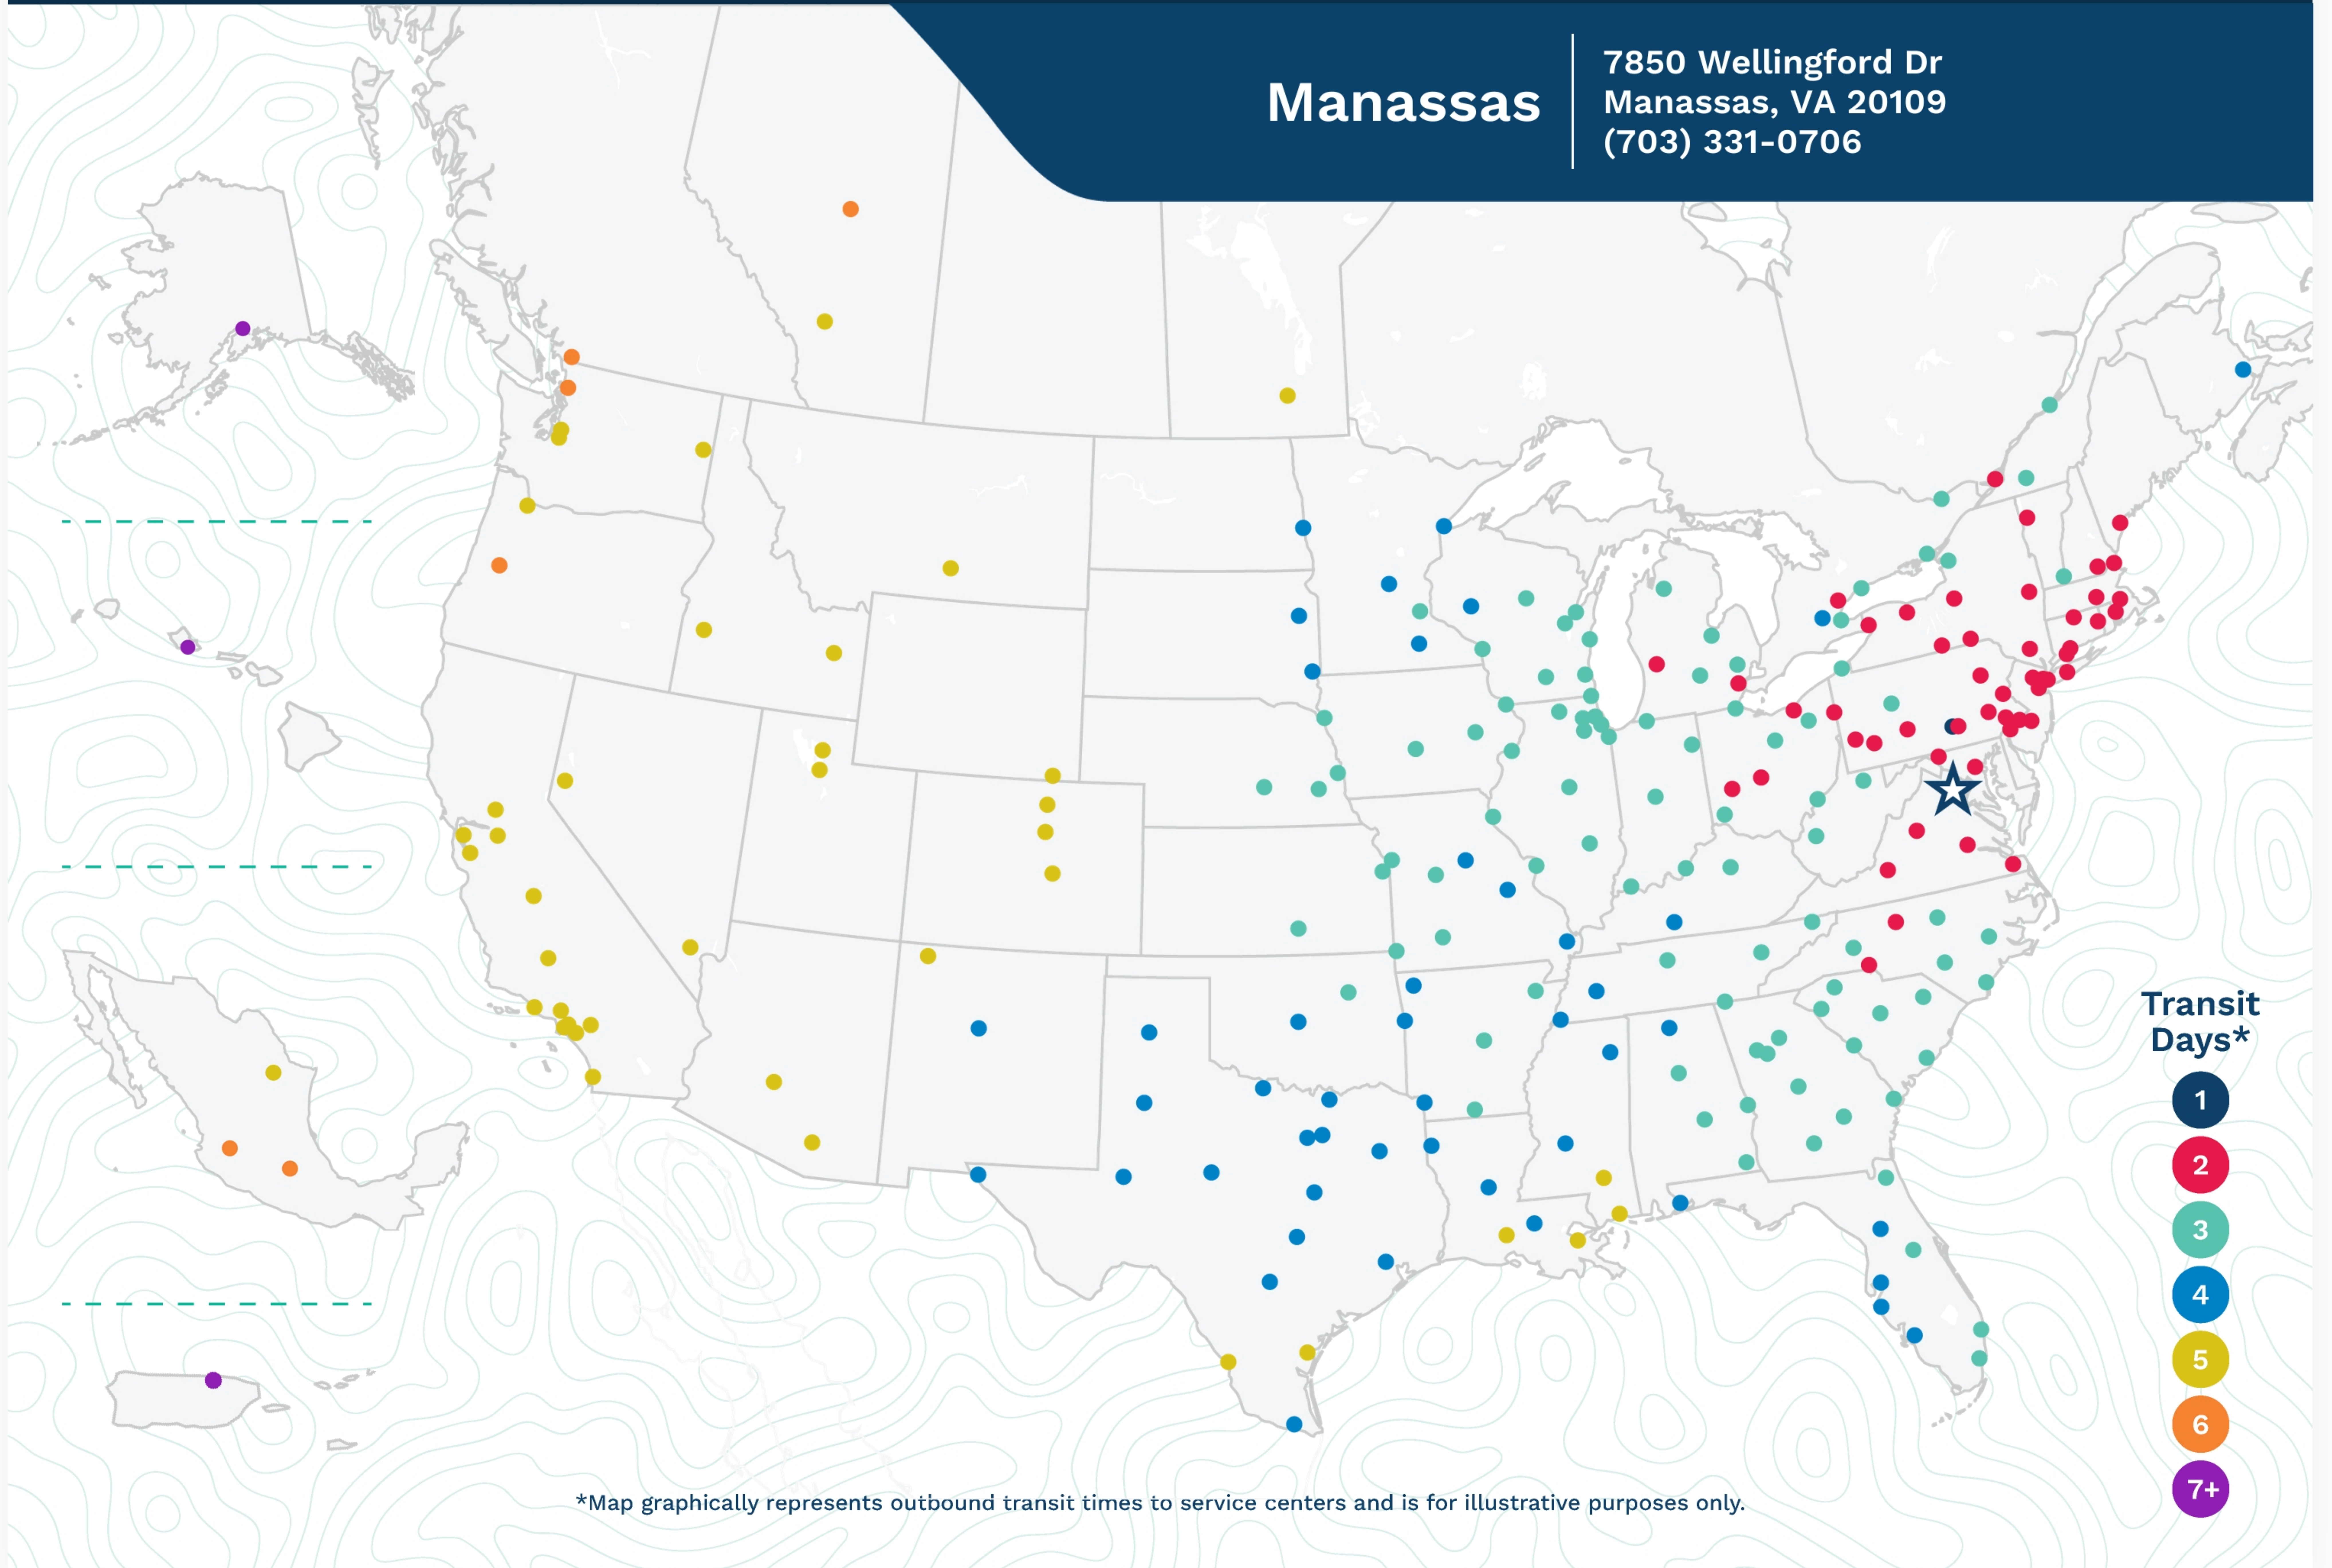

Advertised Transit Times

via the ABF Freight® Network

Manassas

7850 Wellingford Dr
Manassas, VA 20109
(703) 331-0706

*Map graphically represents outbound transit times to service centers and is for illustrative purposes only.