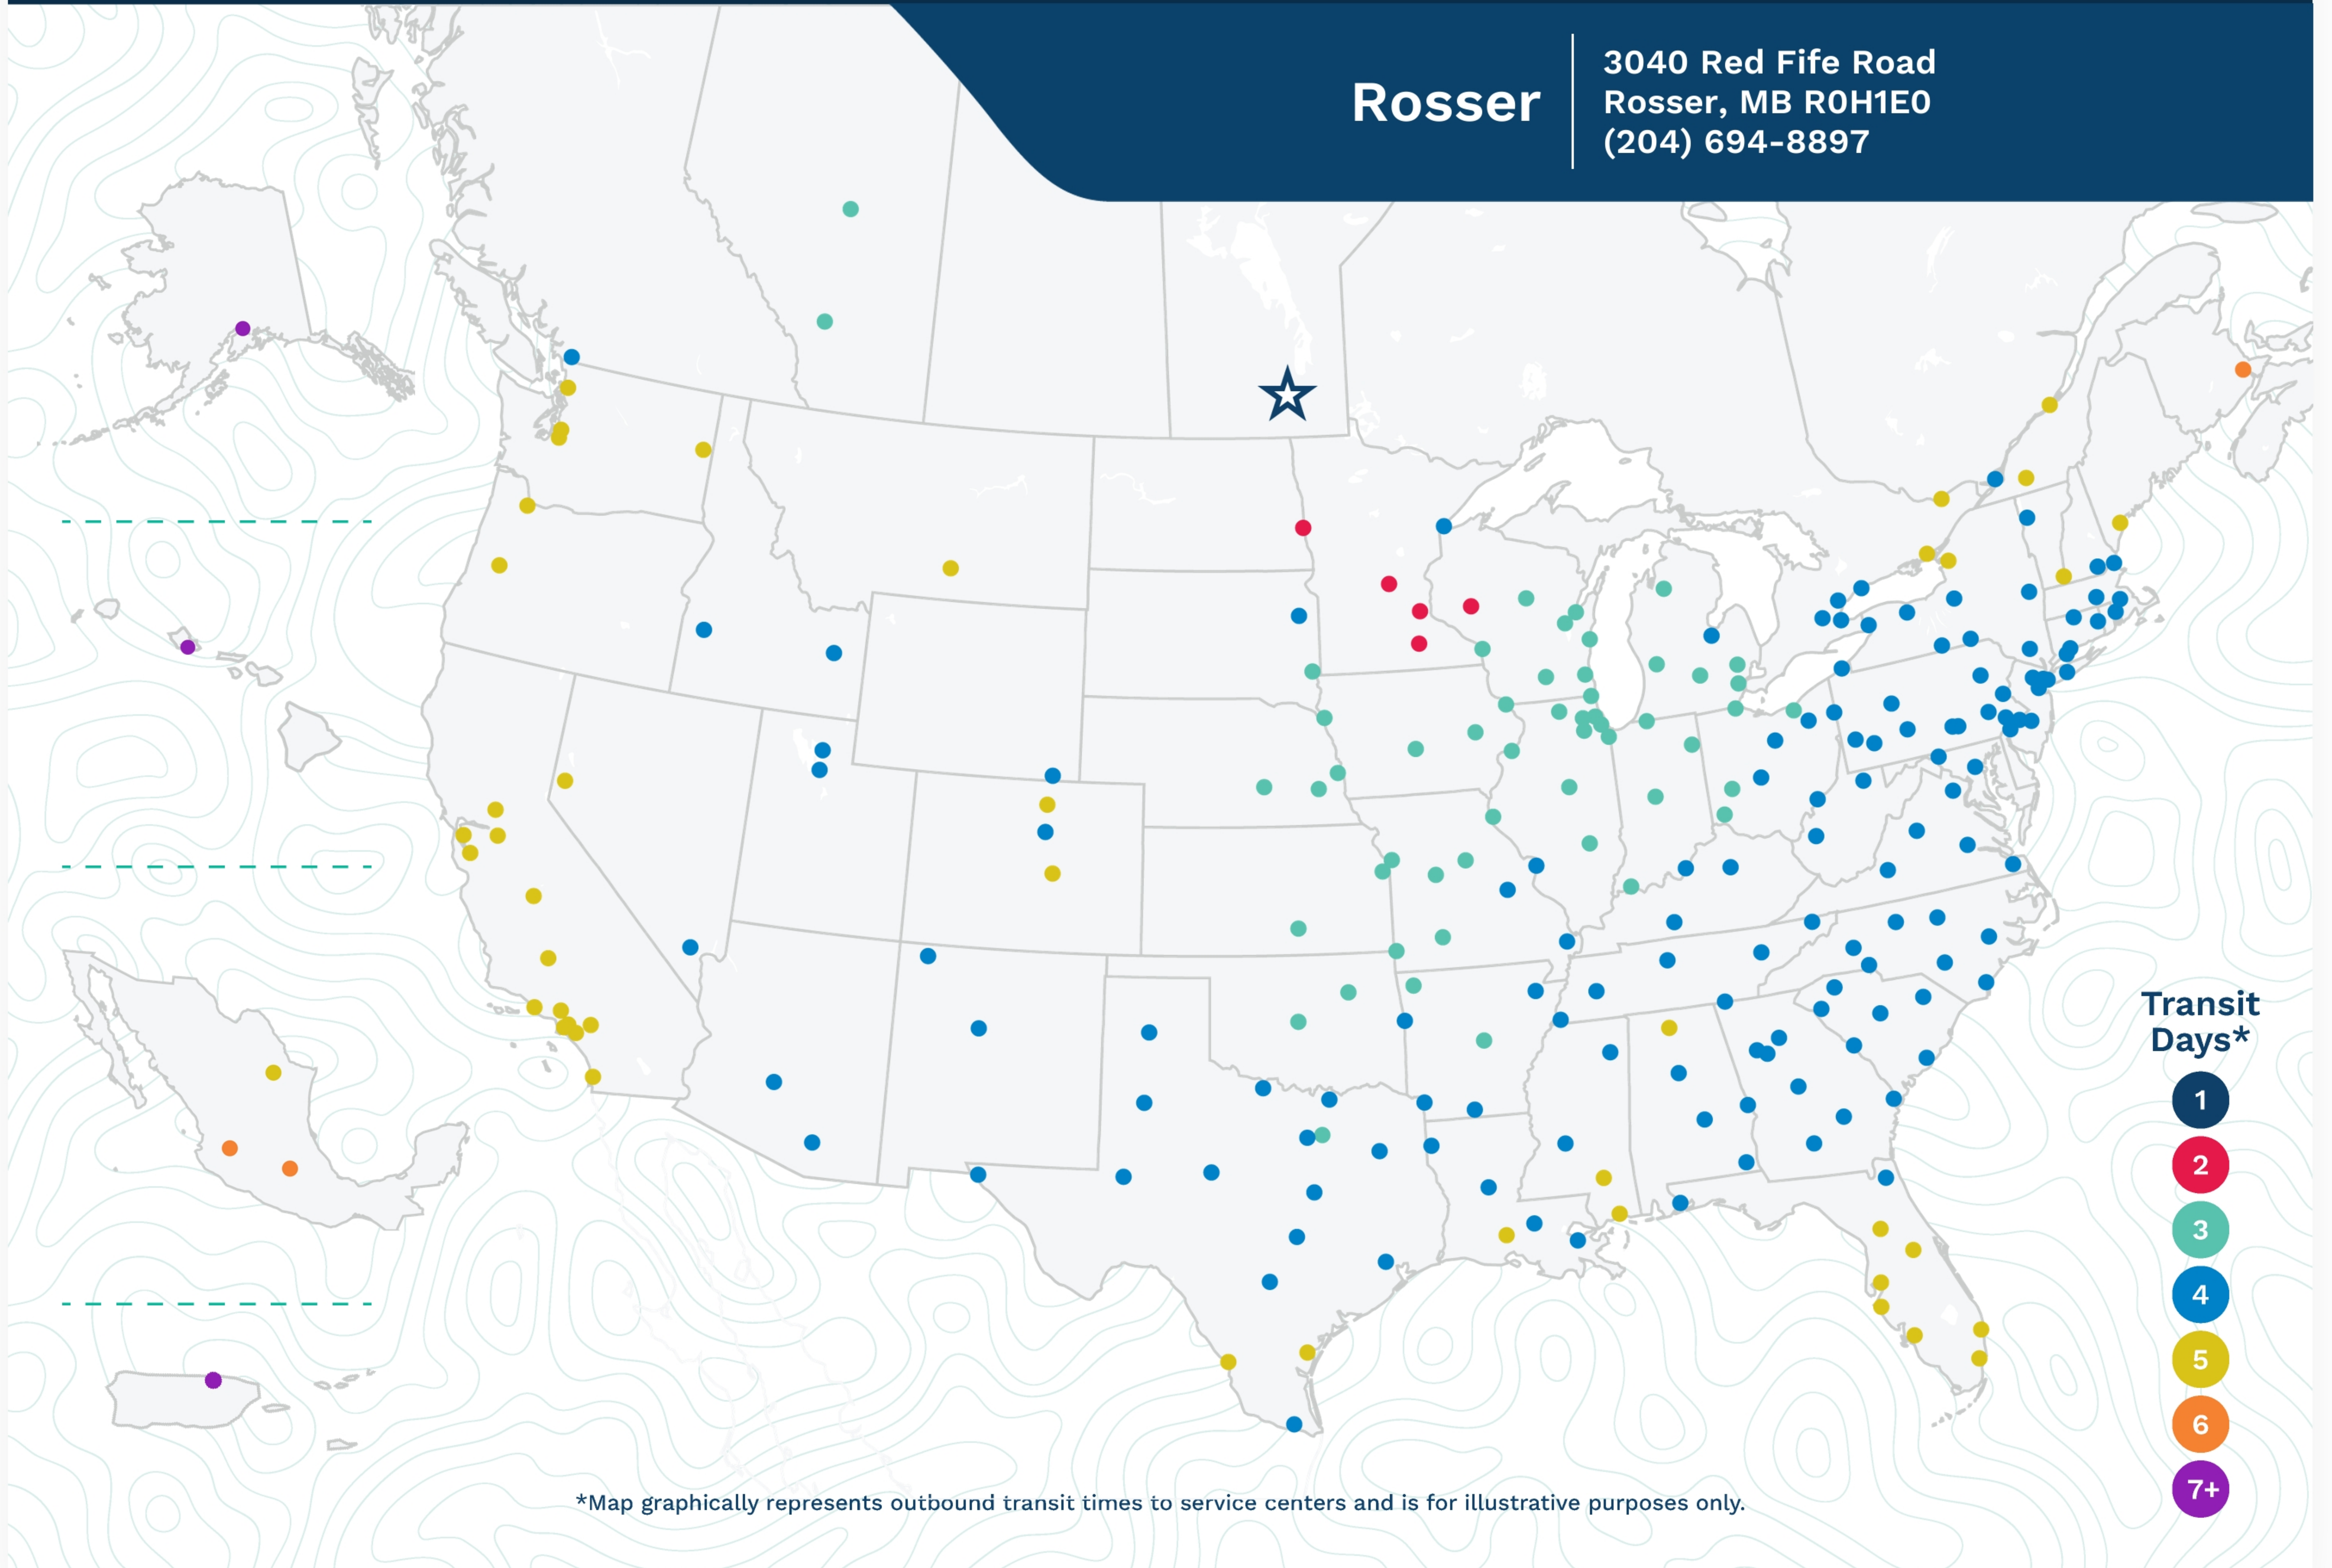

**Rosser**

3040 Red Fife Road  
Rosser, MB R0H1E0  
(204) 694-8897

\*Map graphically represents outbound transit times to service centers and is for illustrative purposes only.