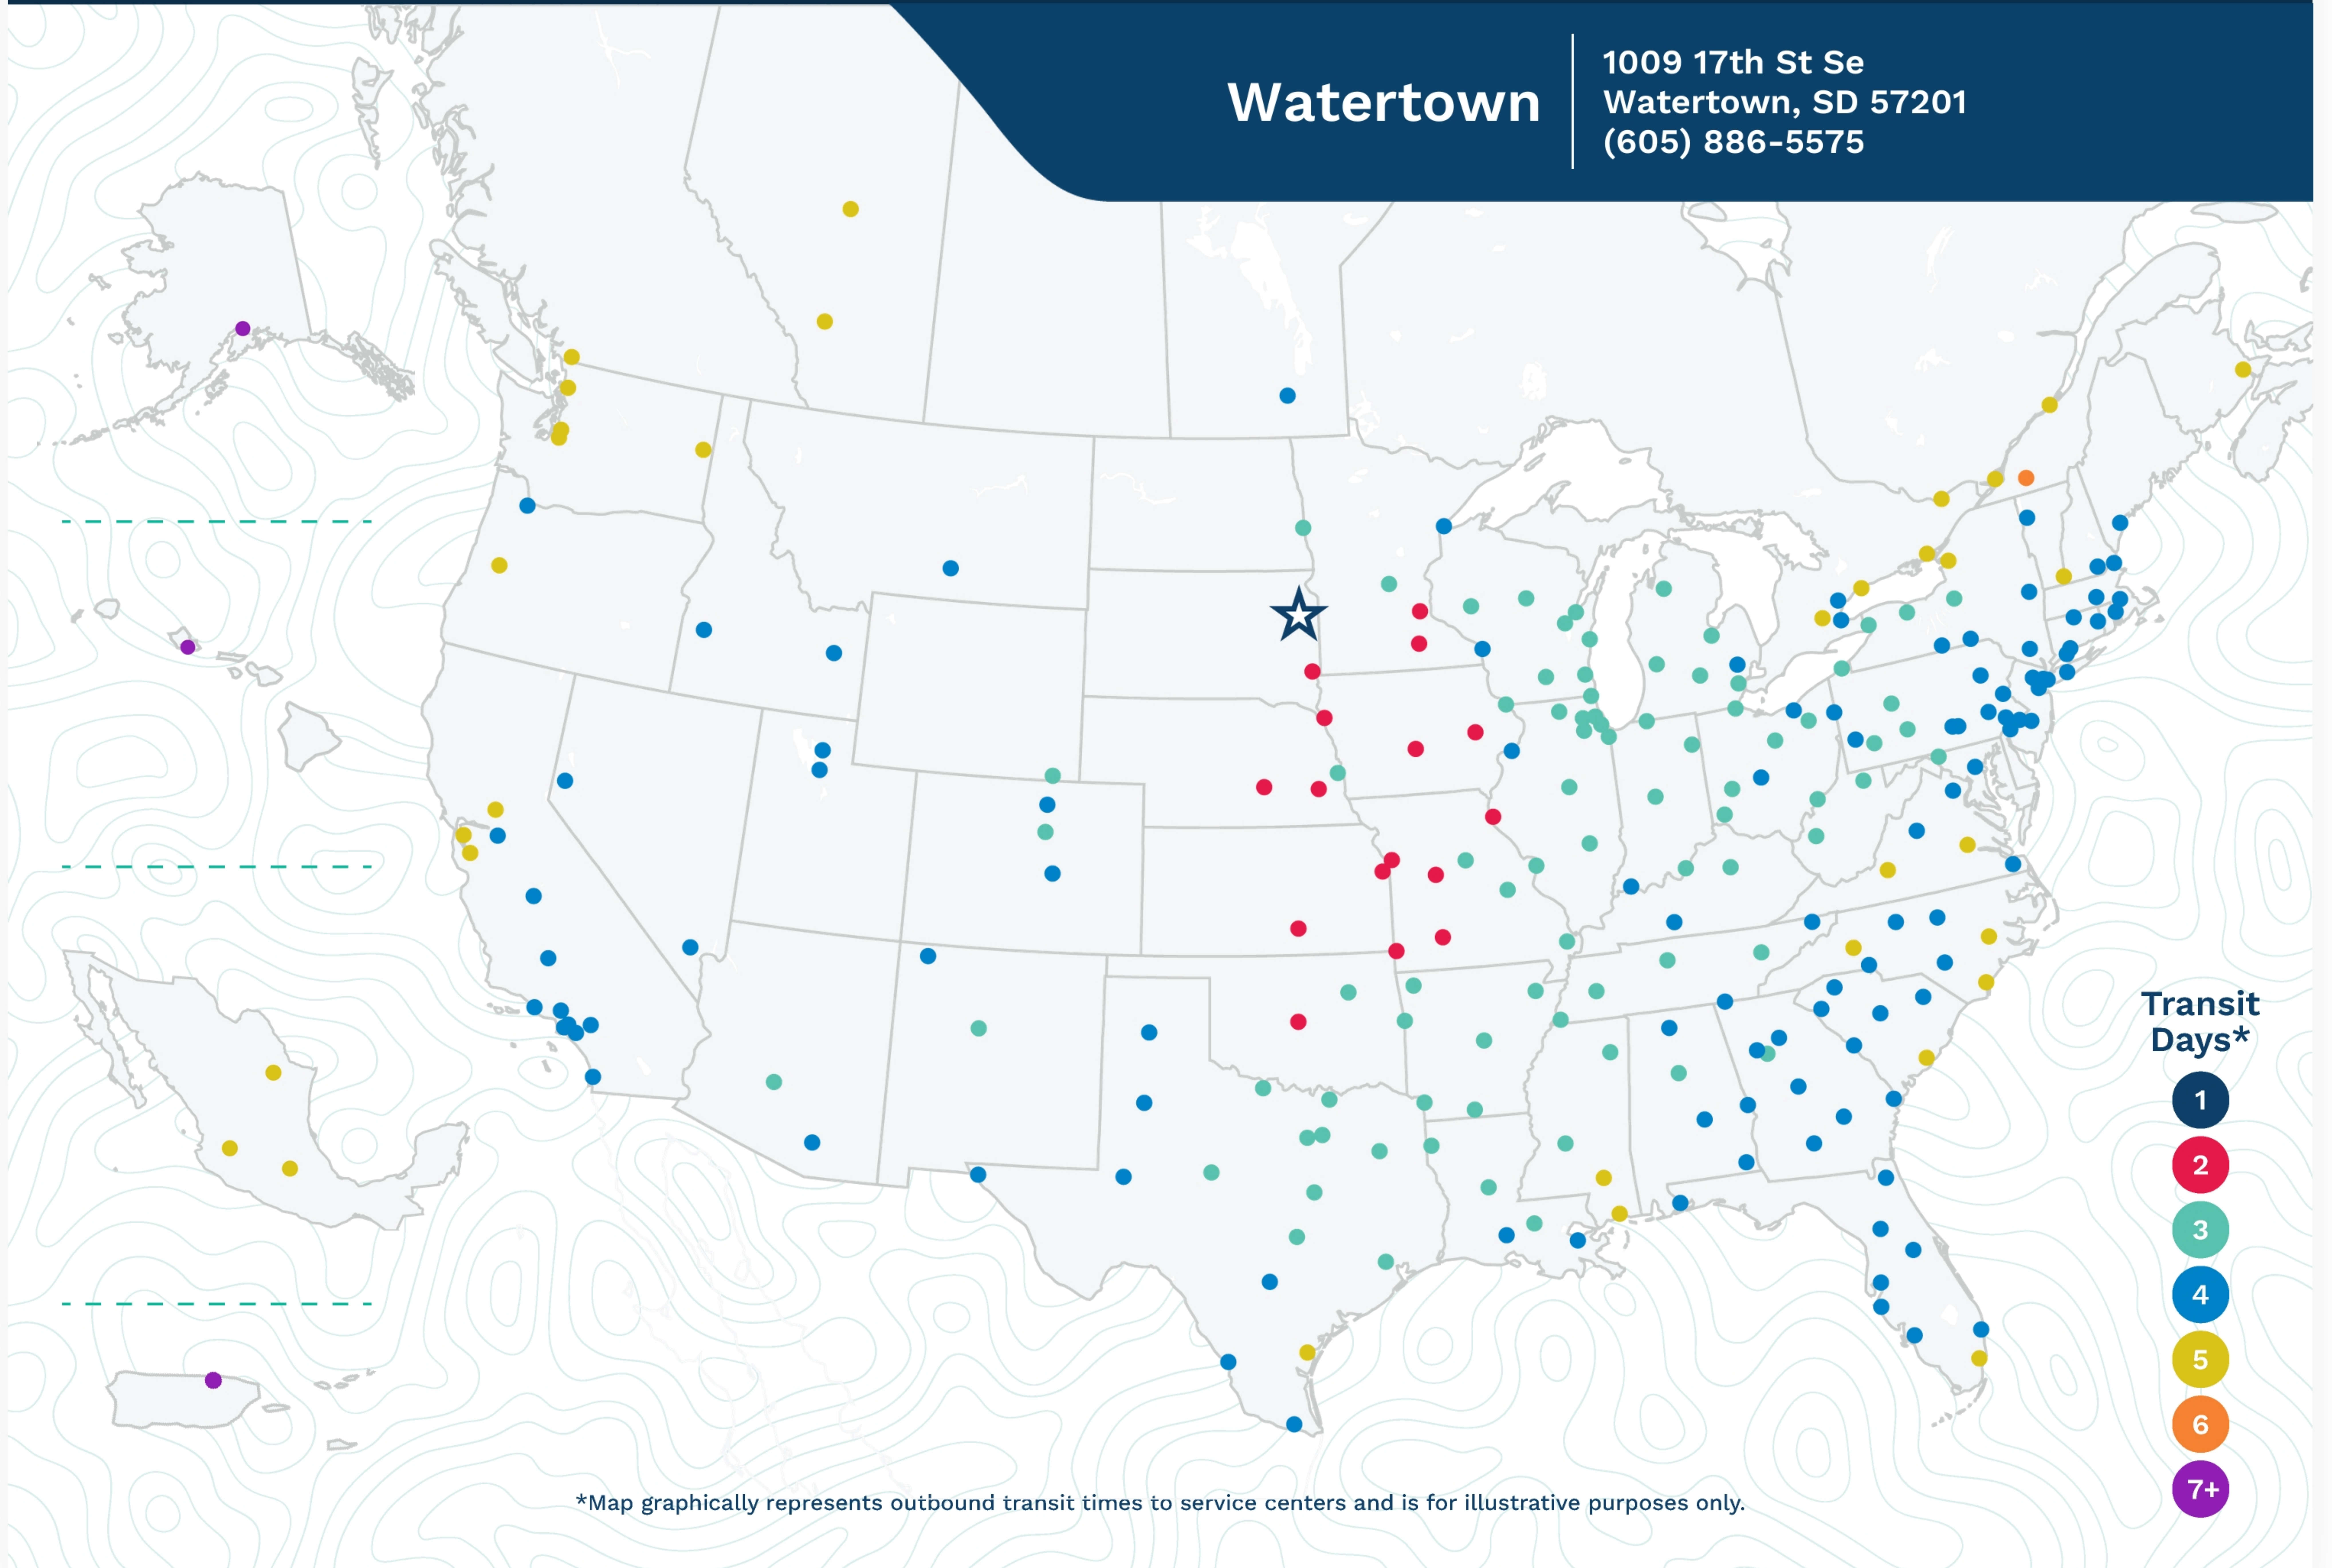

## Watertown

1009 17th St Se  
Watertown, SD 57201  
(605) 886-5575

\*Map graphically represents outbound transit times to service centers and is for illustrative purposes only.