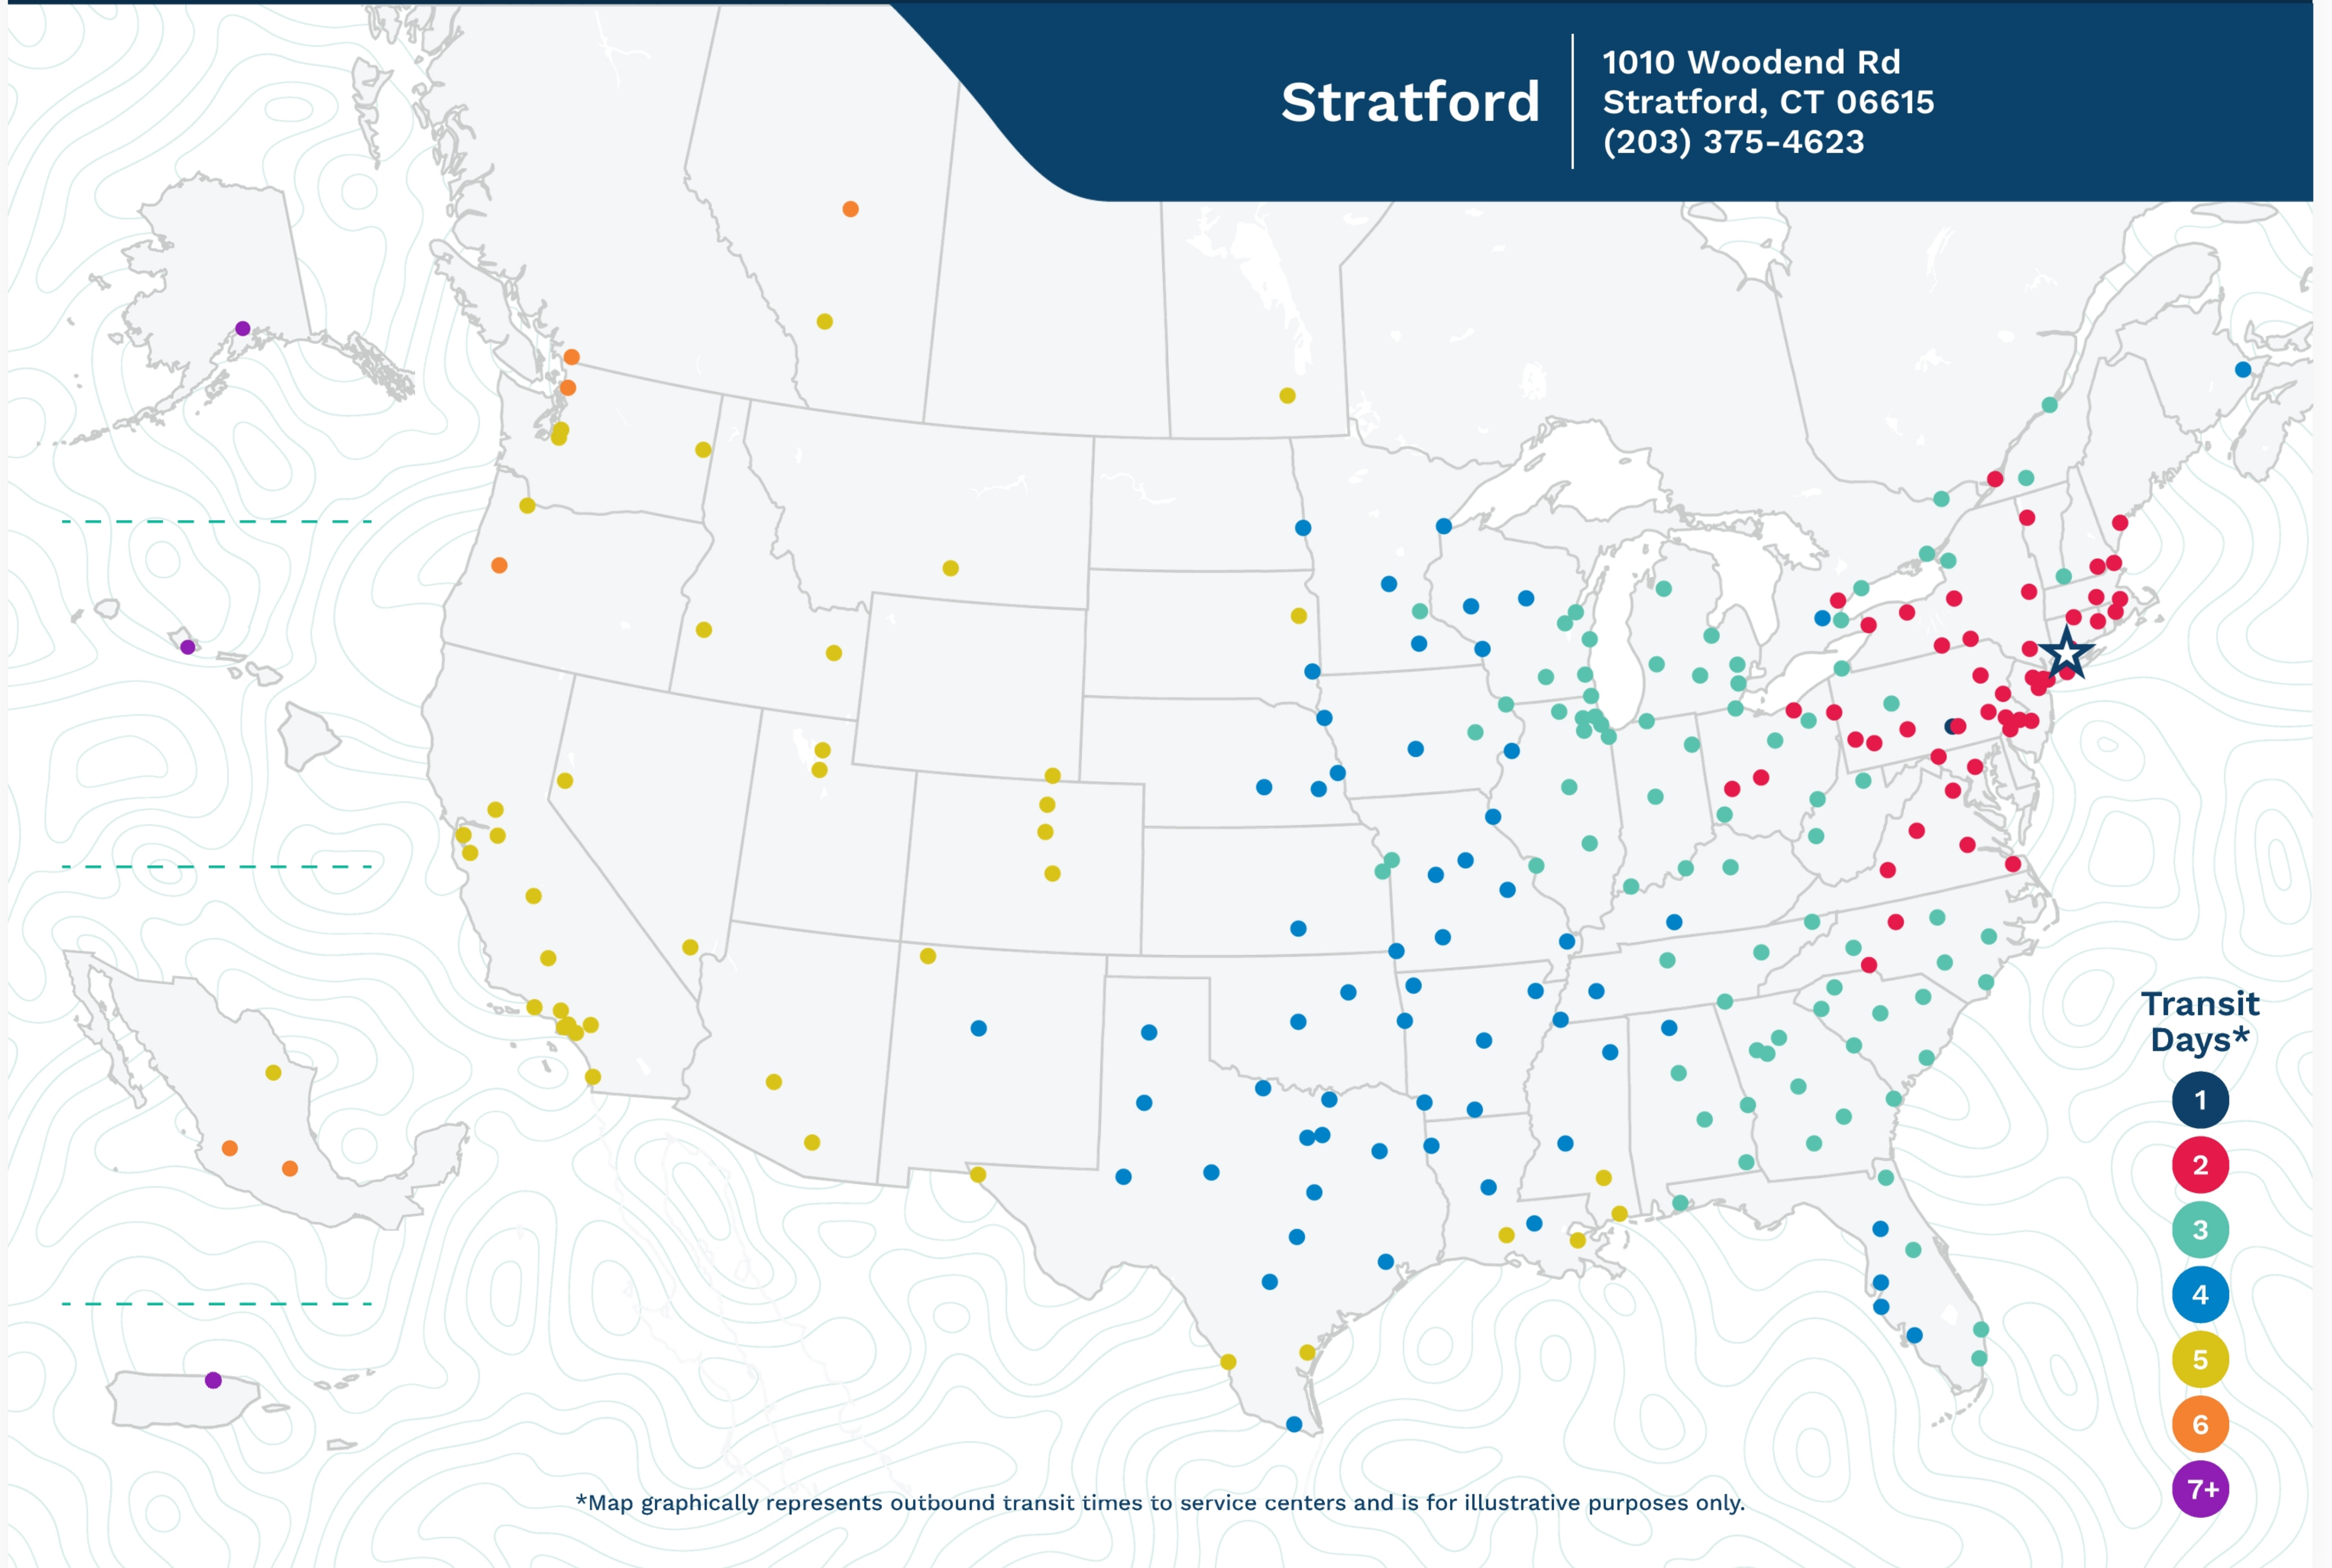

# Advertised Transit Times

via the ABF Freight® Network

## Stratford

1010 Woodend Rd  
Stratford, CT 06615  
(203) 375-4623

\*Map graphically represents outbound transit times to service centers and is for illustrative purposes only.