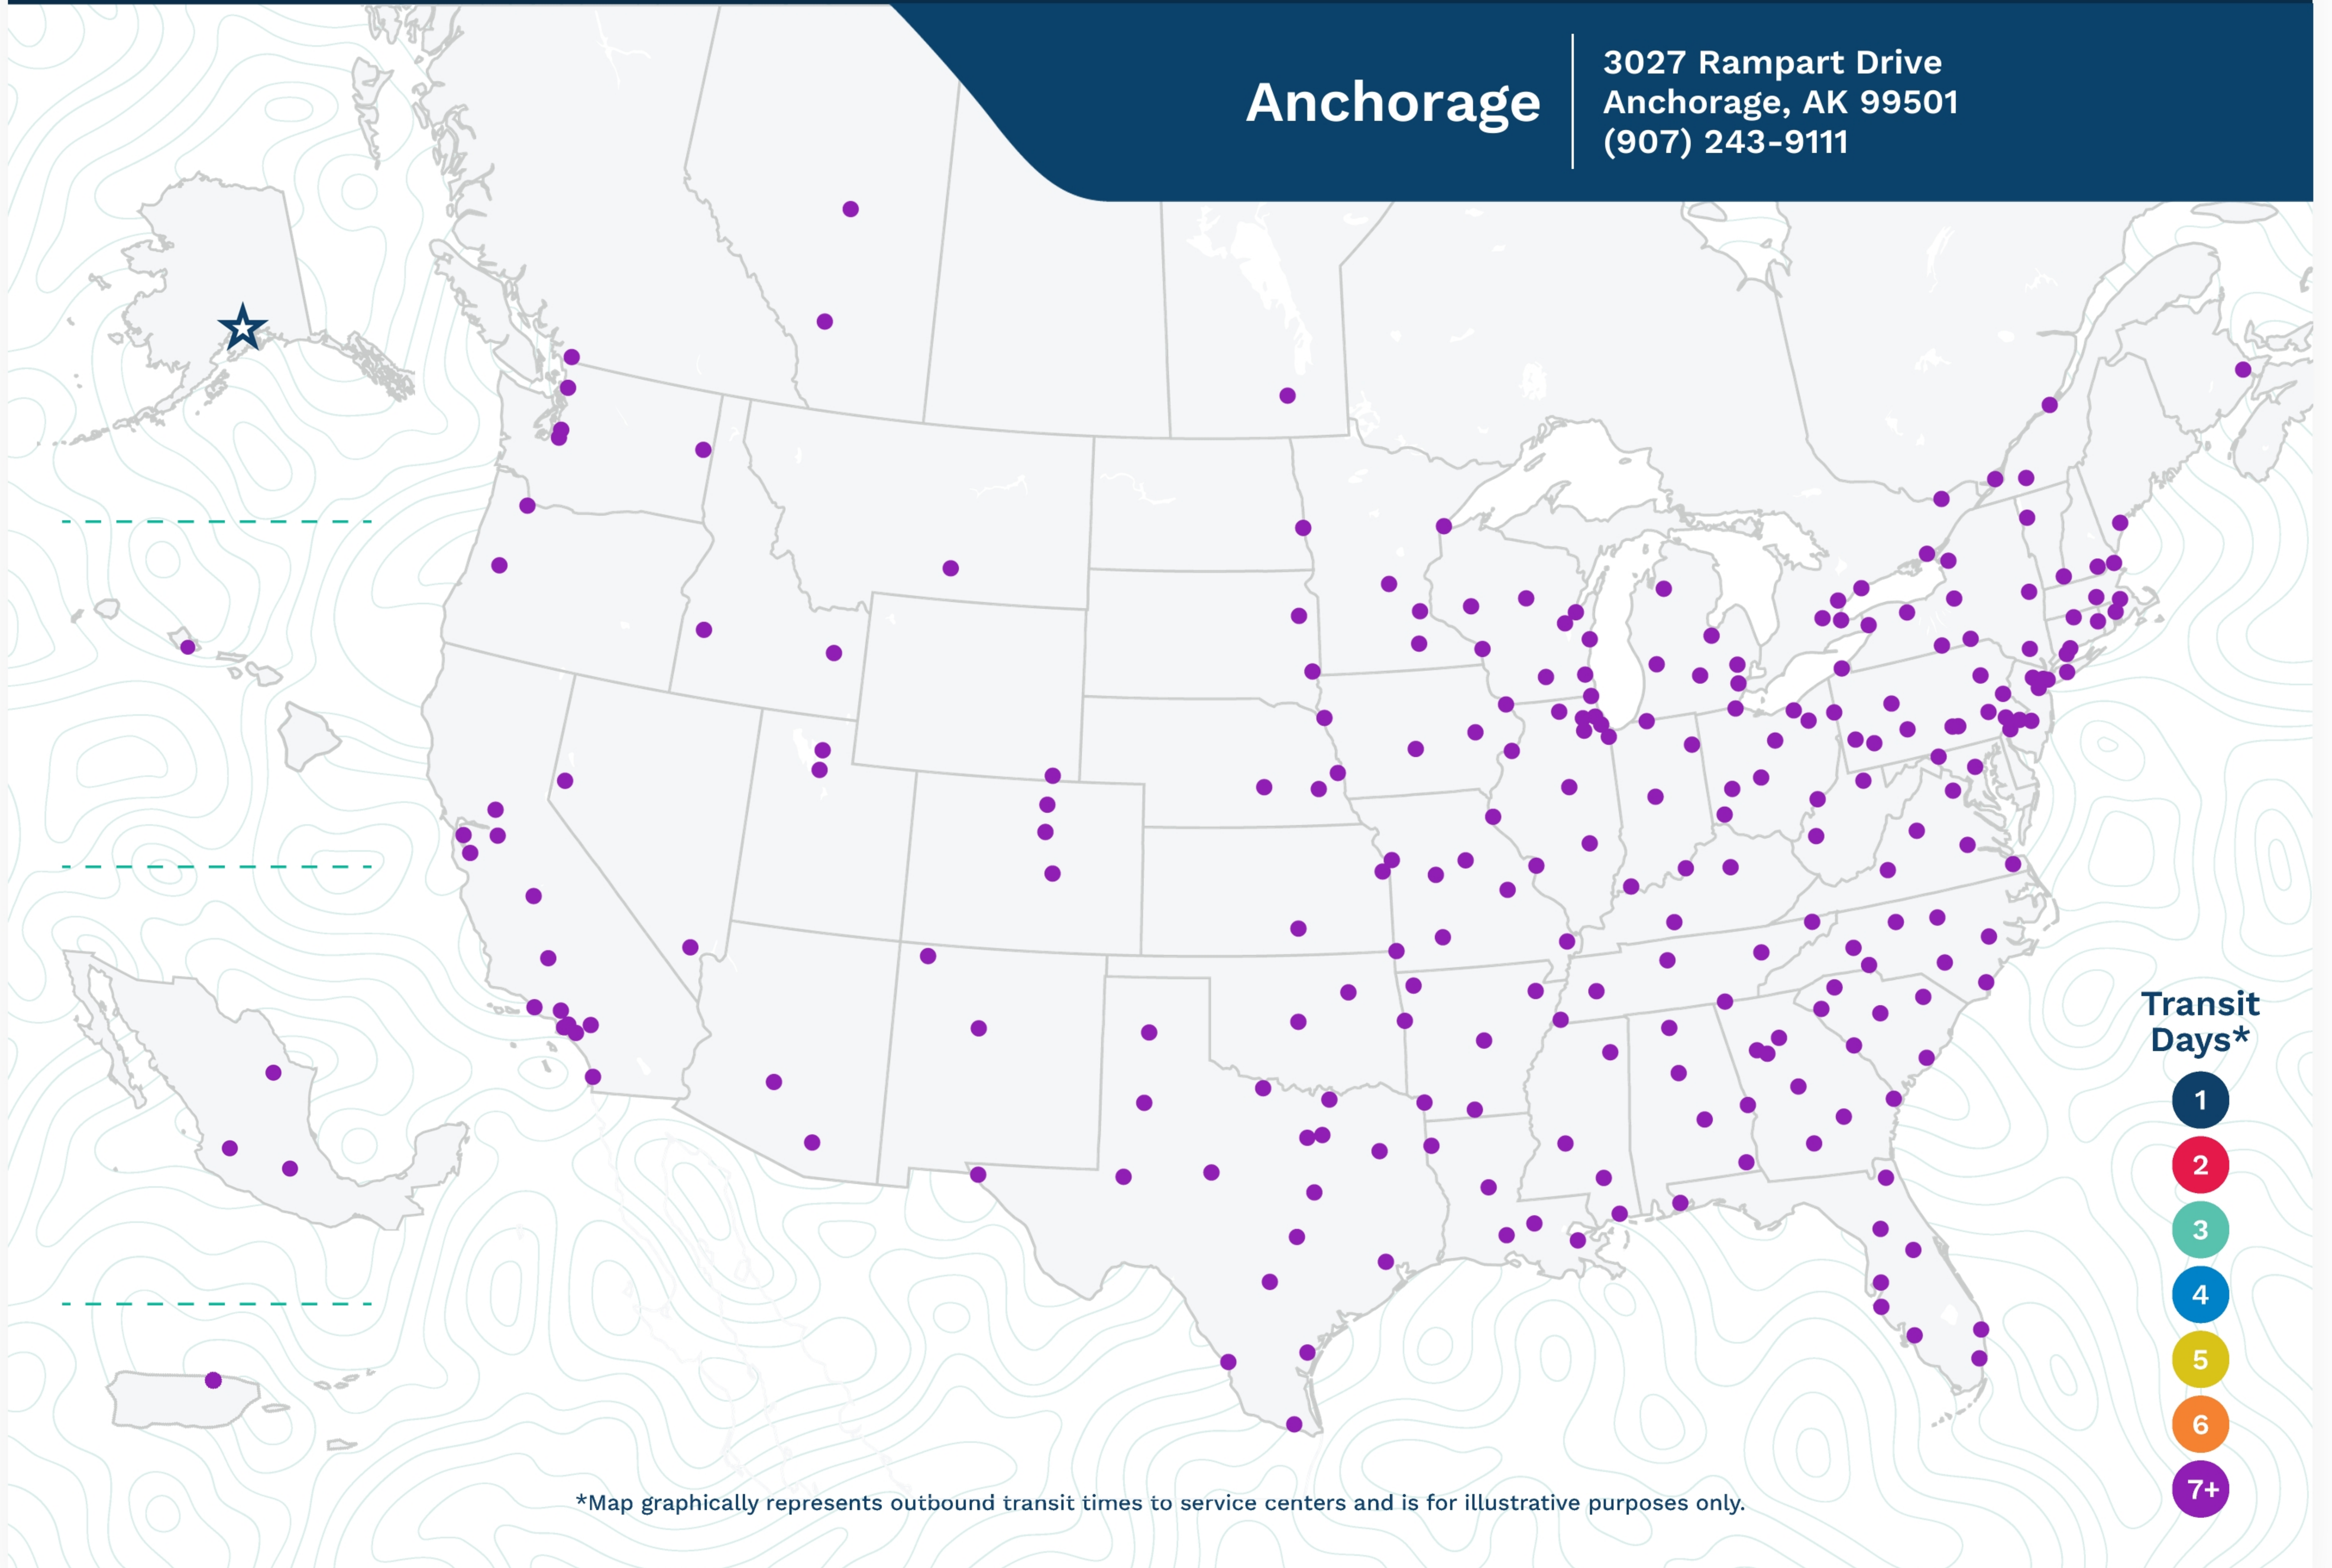

# Advertised Transit Times

via the ABF Freight® Network

## Anchorage

3027 Rampart Drive  
Anchorage, AK 99501  
(907) 243-9111

\*Map graphically represents outbound transit times to service centers and is for illustrative purposes only.