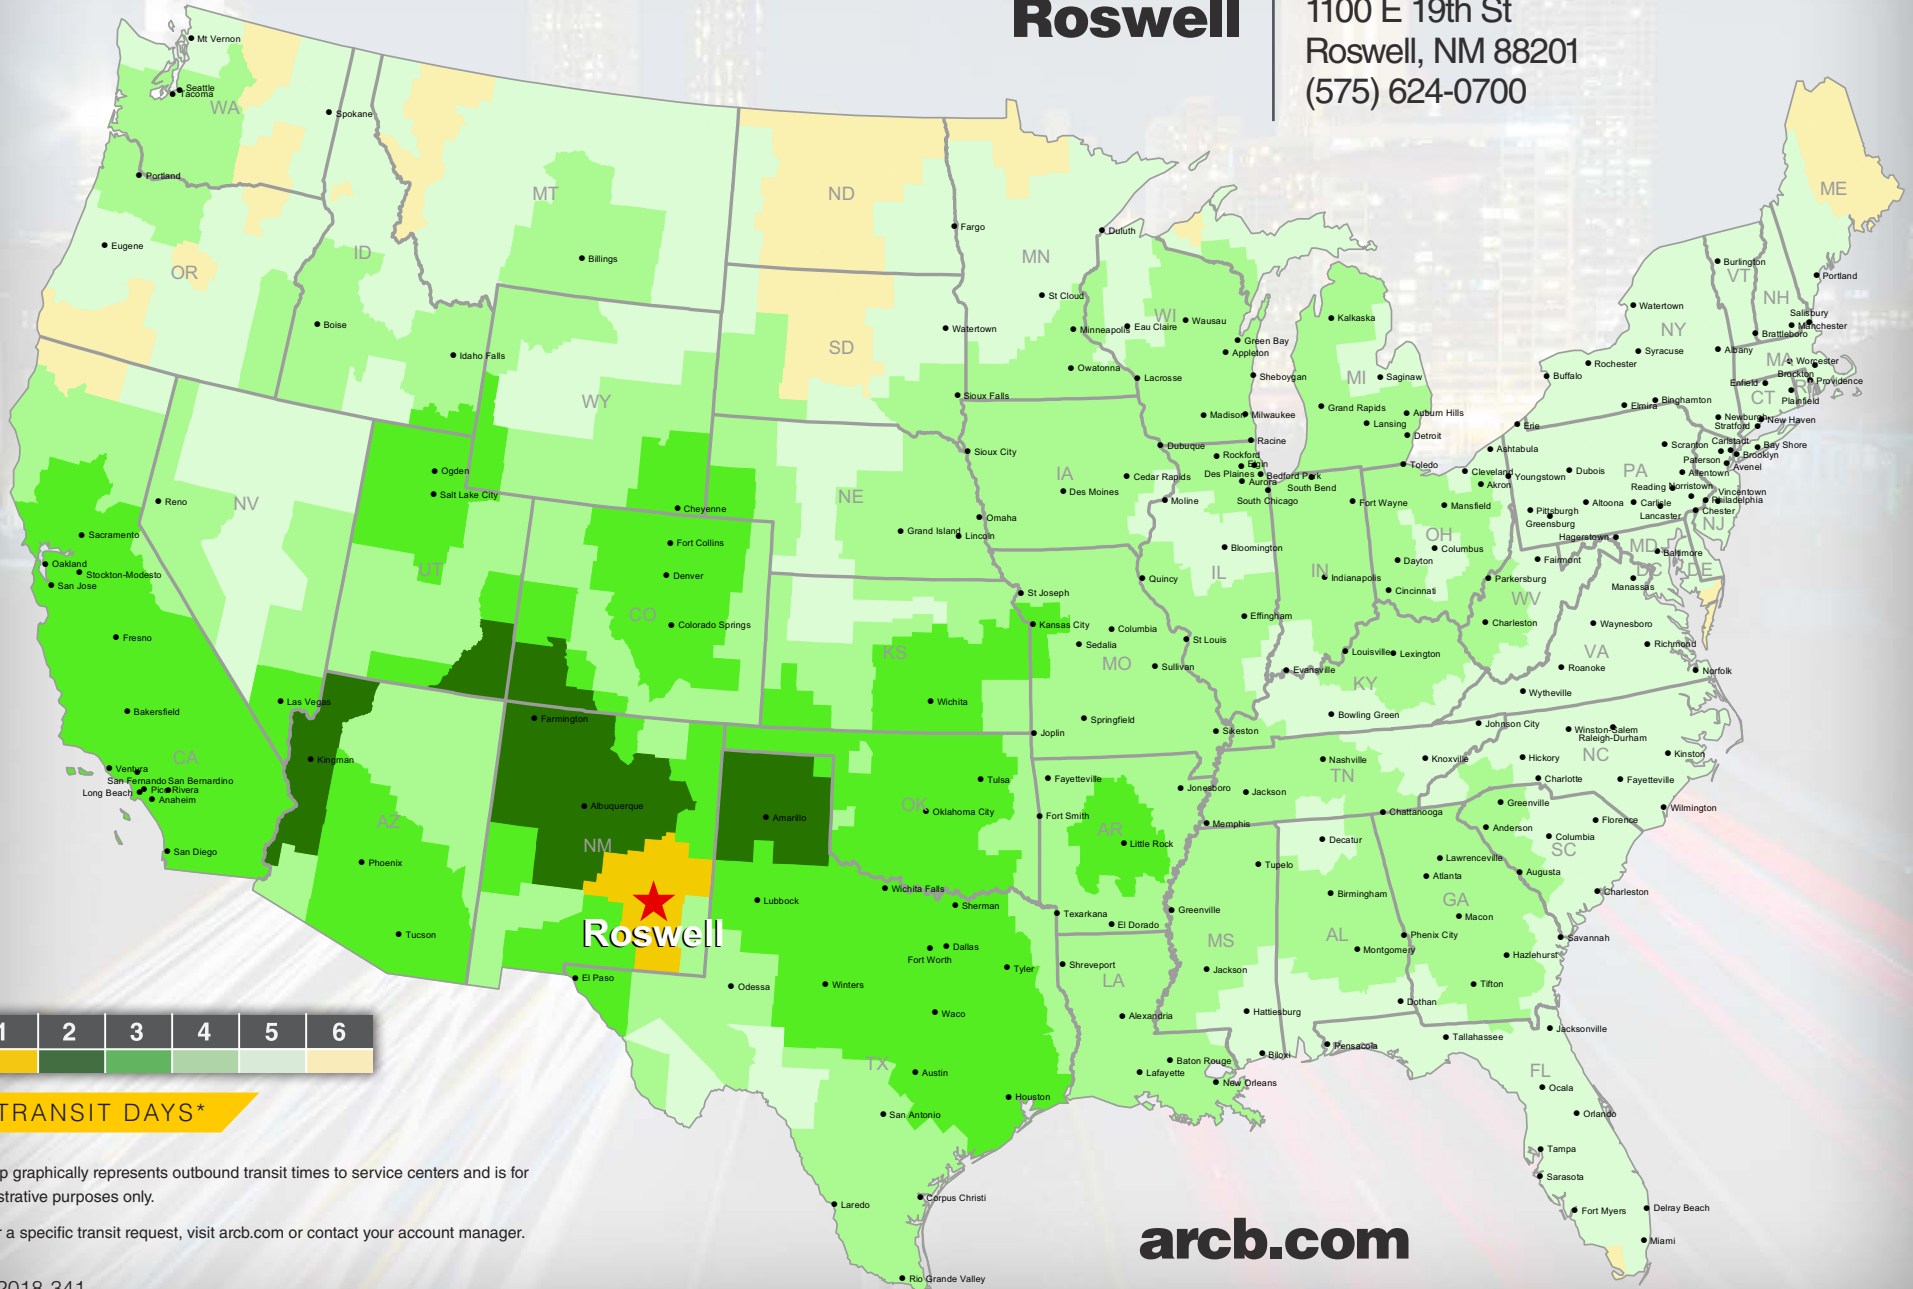

Roswell

1100 E 19th St
Roswell, NM 88201
(575) 624-0700

TRANSIT DAYS*

*Map graphically represents outbound transit times to service centers and is for illustrative purposes only.

For a specific transit request, visit arcb.com or contact your account manager.