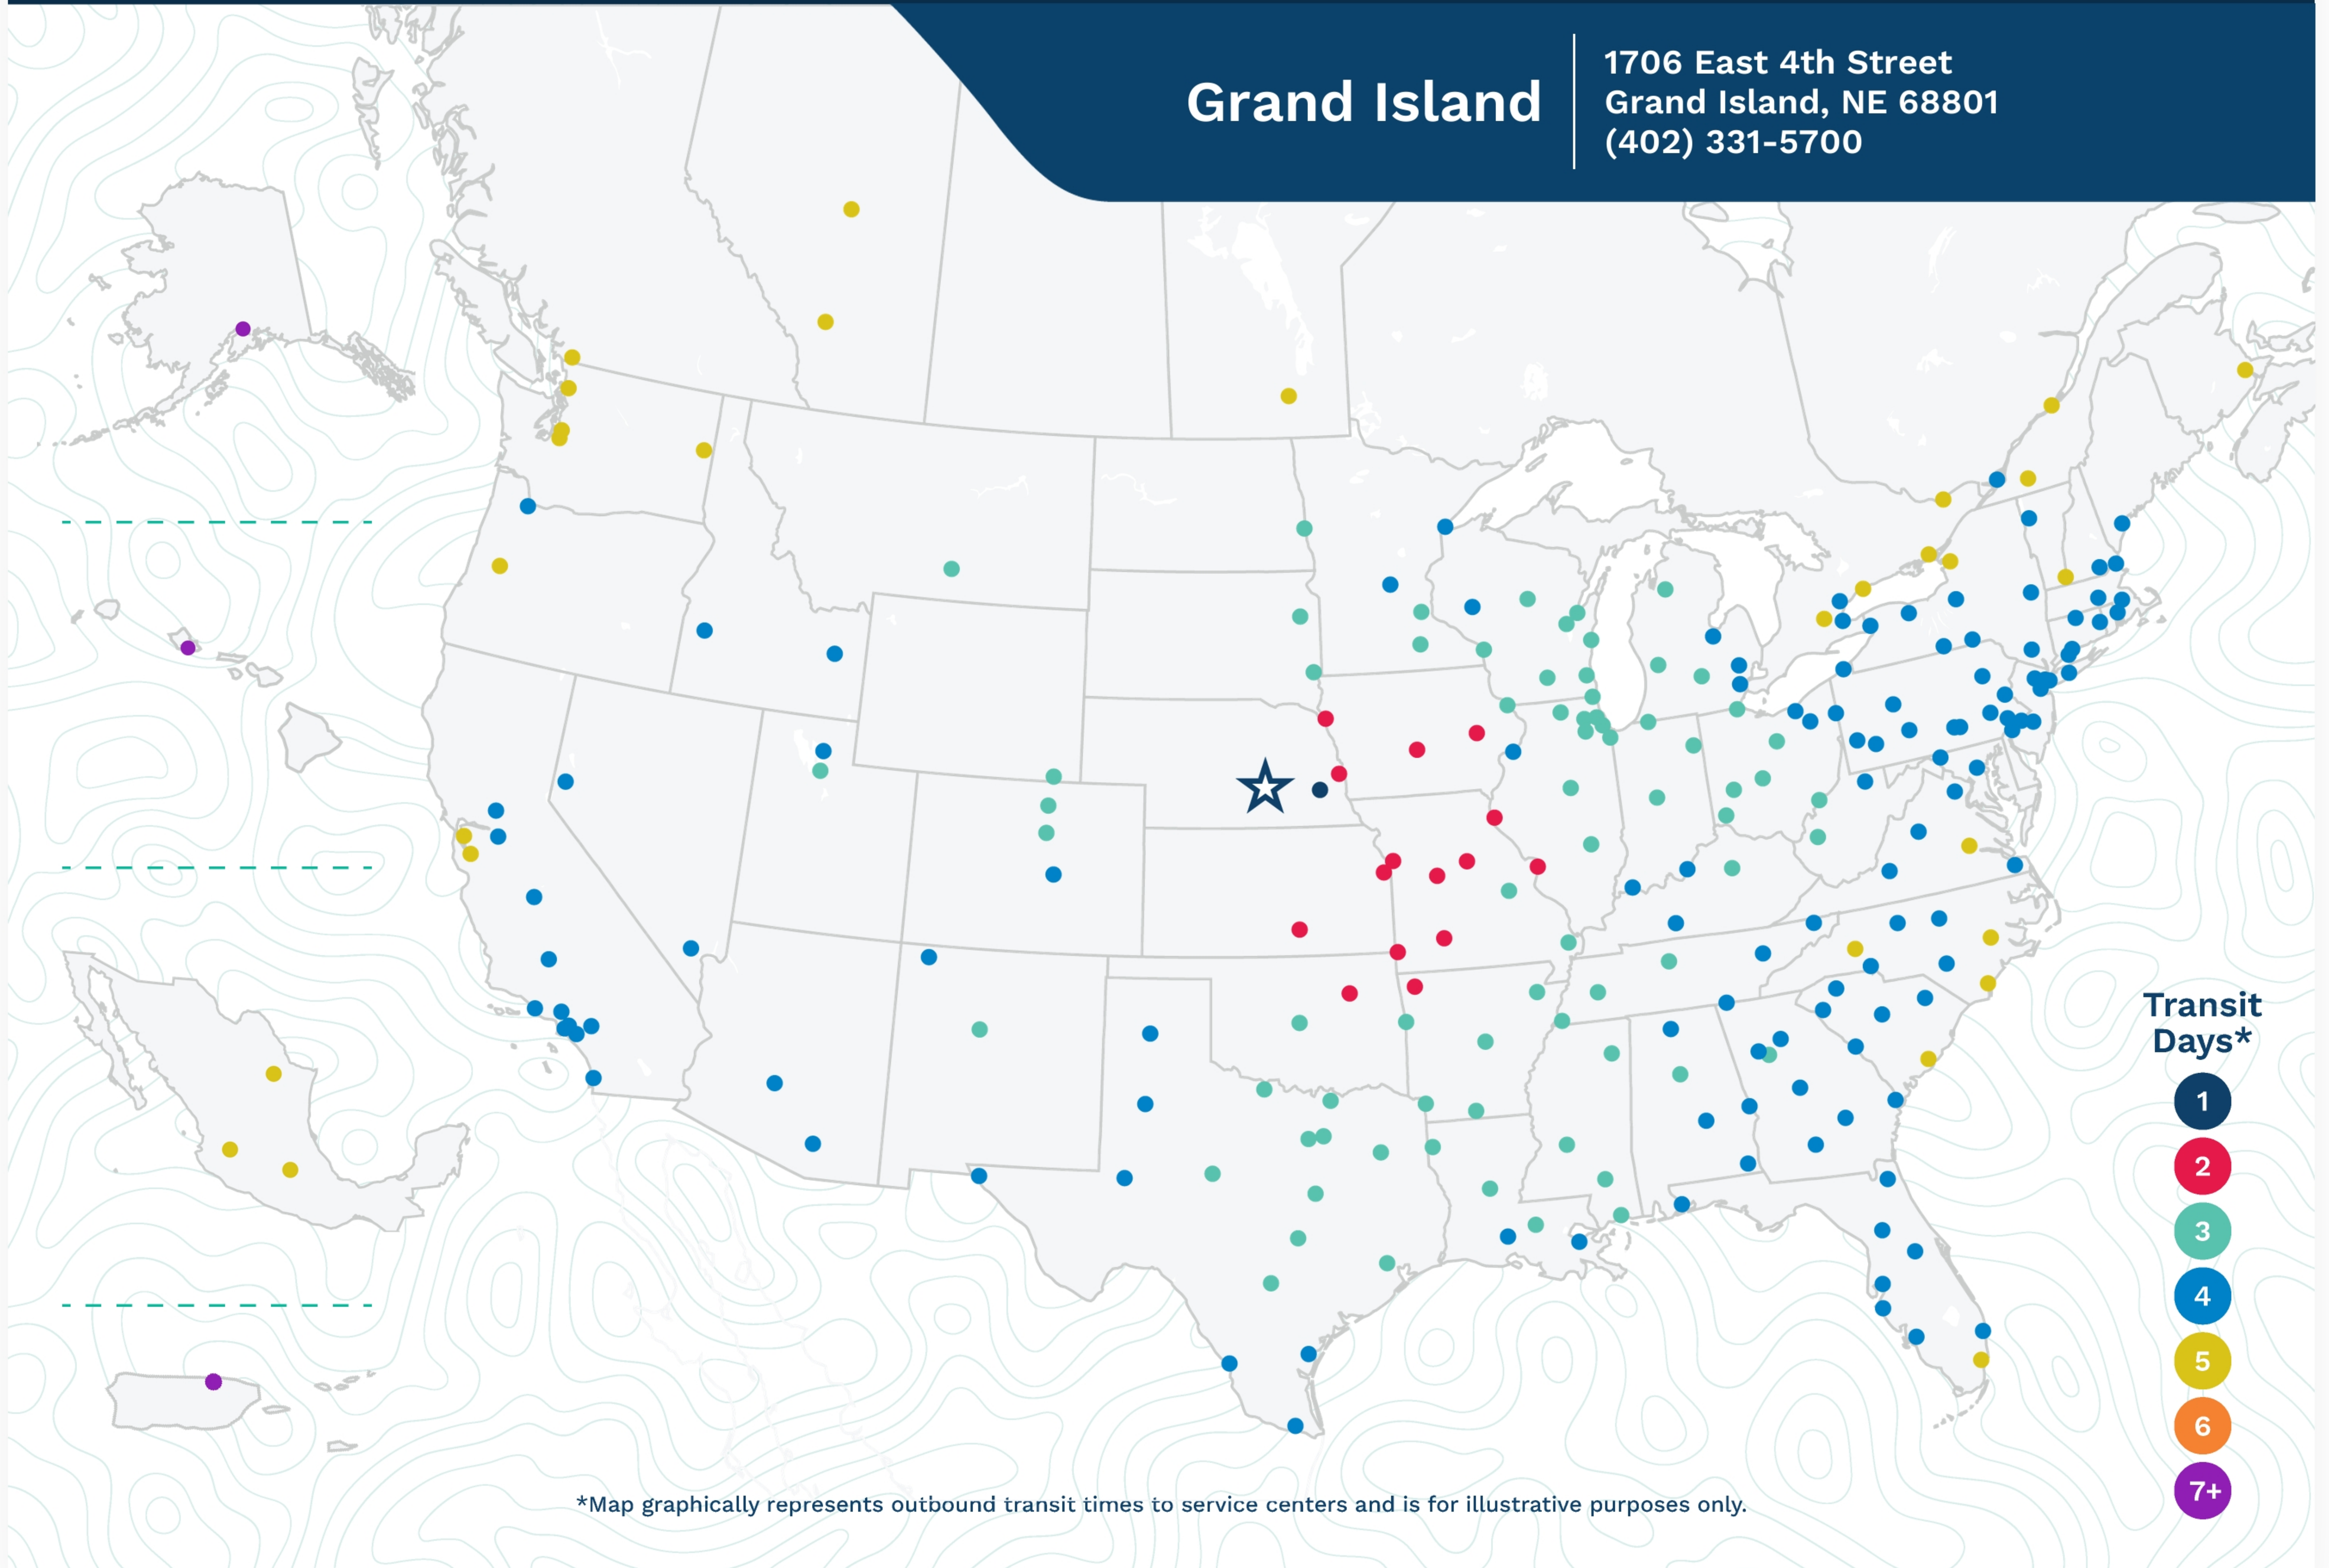

## Grand Island

1706 East 4th Street  
Grand Island, NE 68801  
(402) 331-5700

\*Map graphically represents outbound transit times to service centers and is for illustrative purposes only.