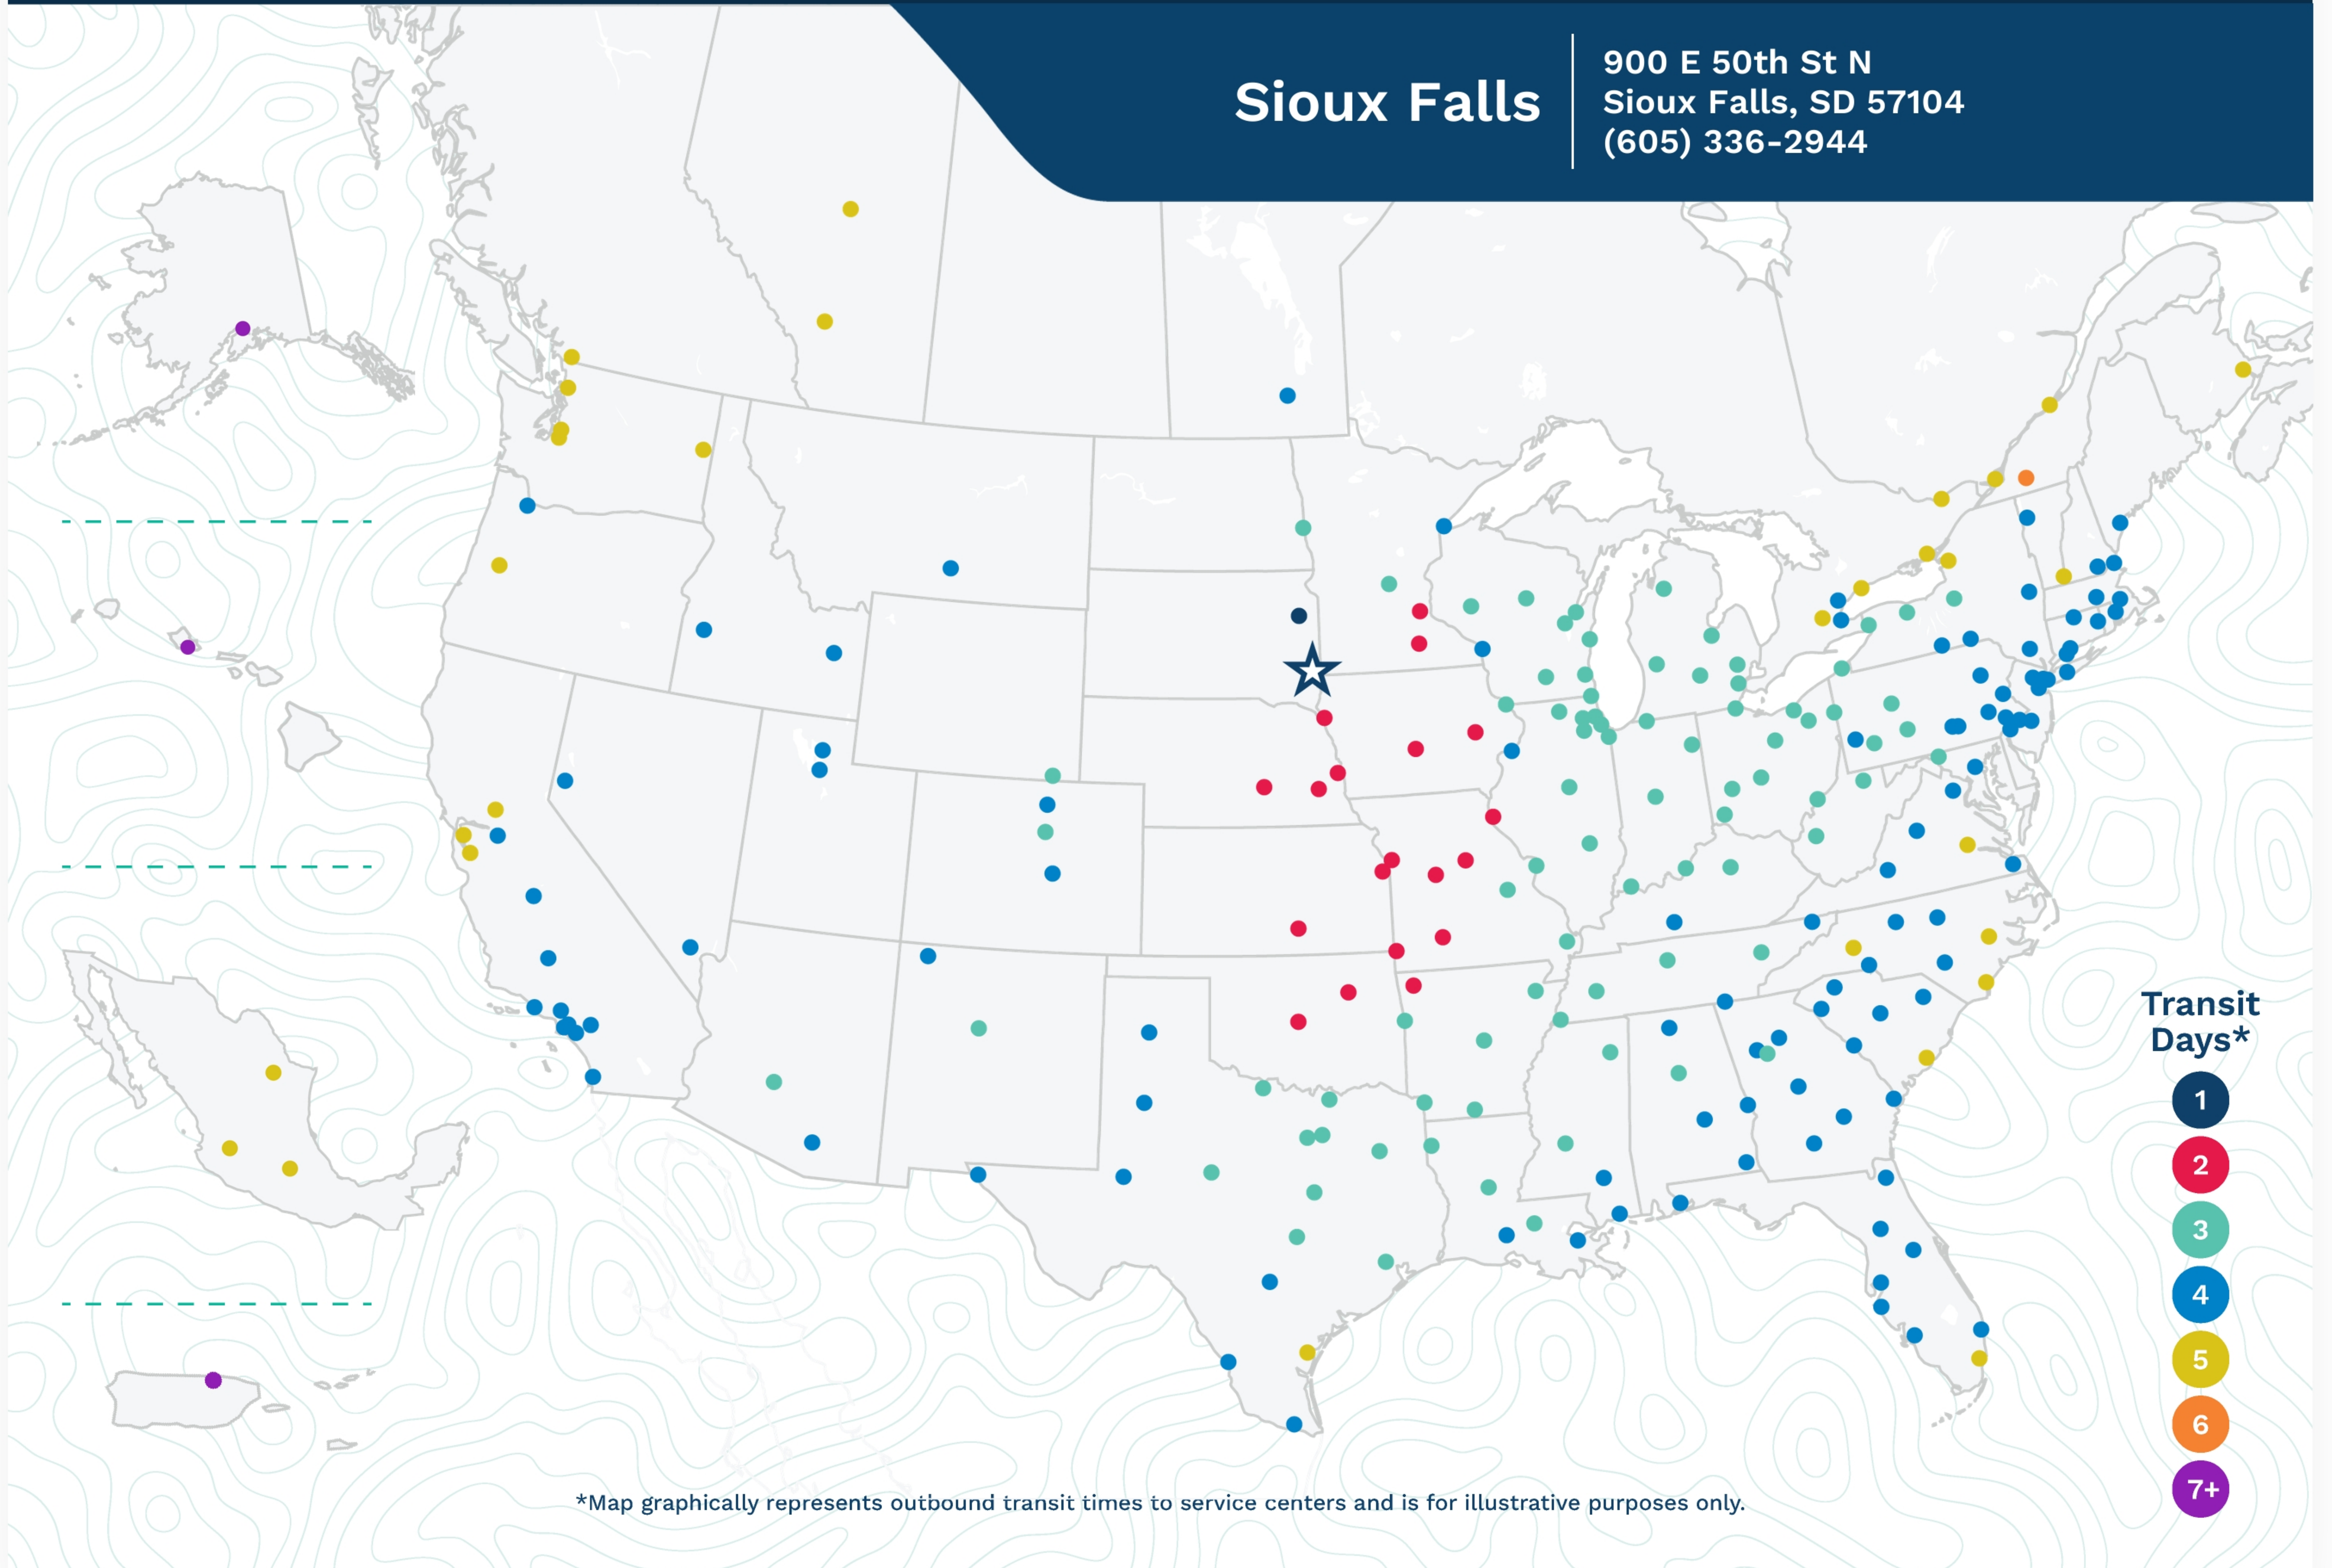

Sioux Falls

900 E 50th St N
Sioux Falls, SD 57104
(605) 336-2944

*Map graphically represents outbound transit times to service centers and is for illustrative purposes only.