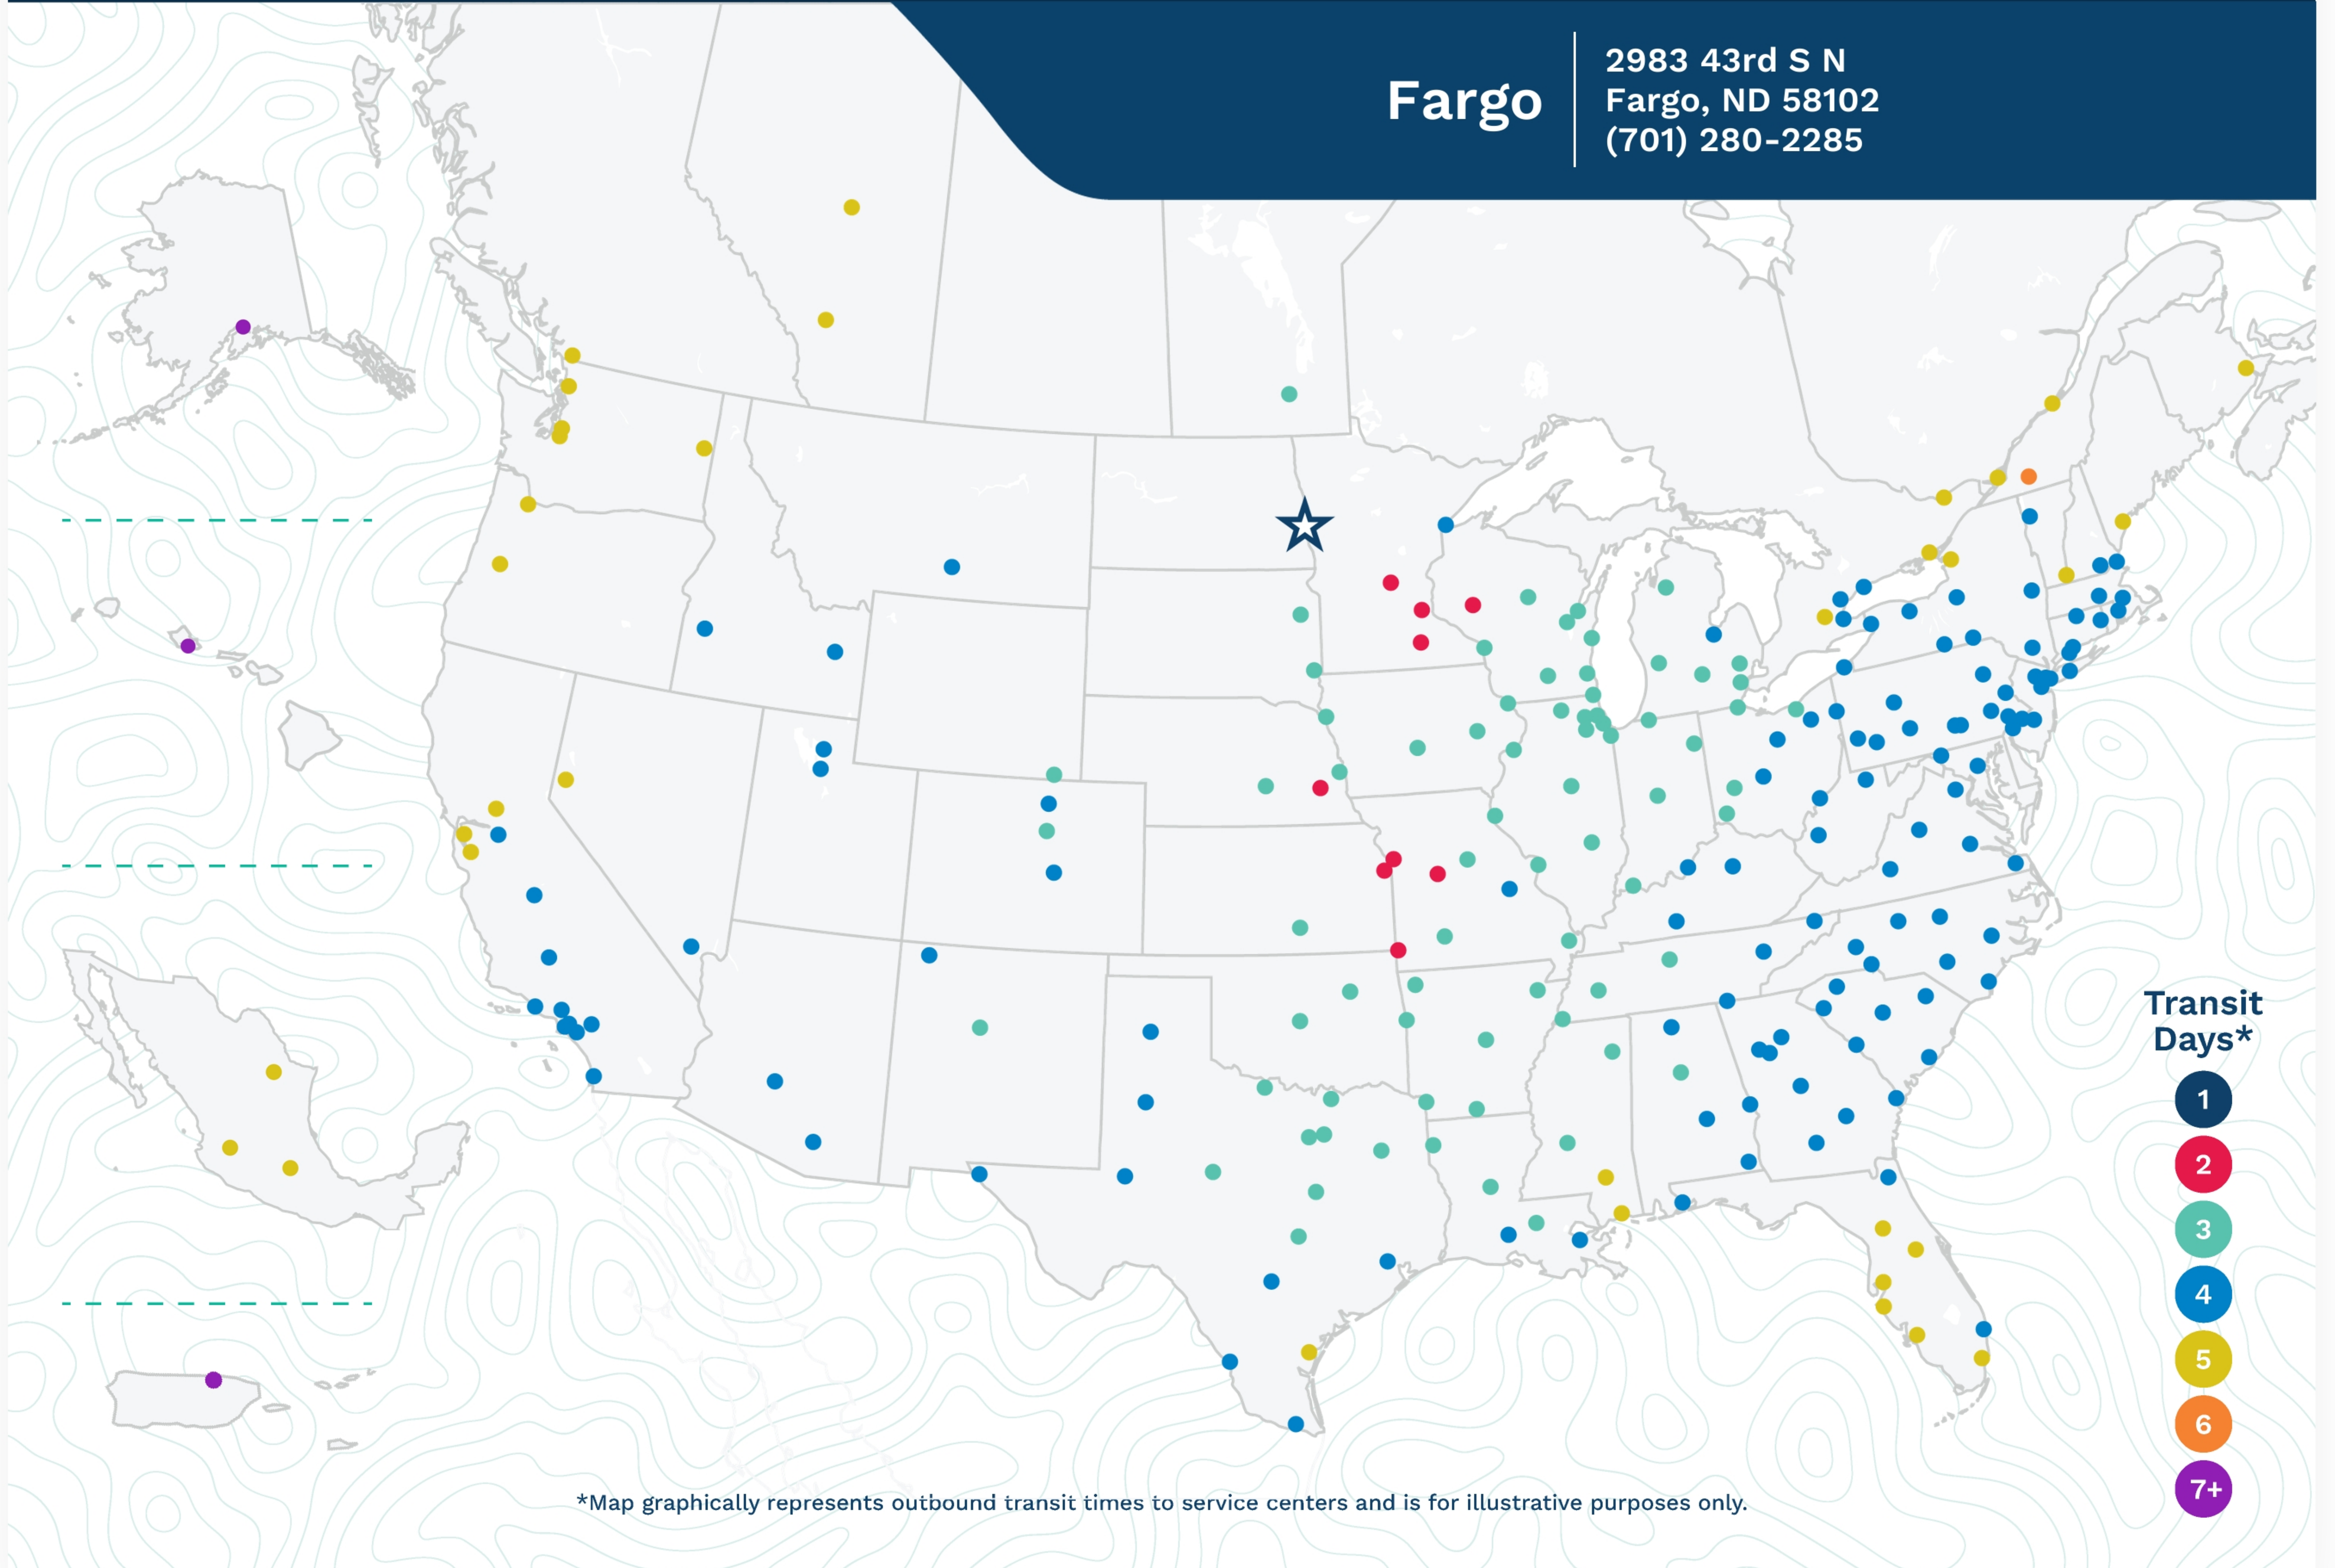

Fargo

2983 43rd S N
Fargo, ND 58102
(701) 280-2285

*Map graphically represents outbound transit times to service centers and is for illustrative purposes only.