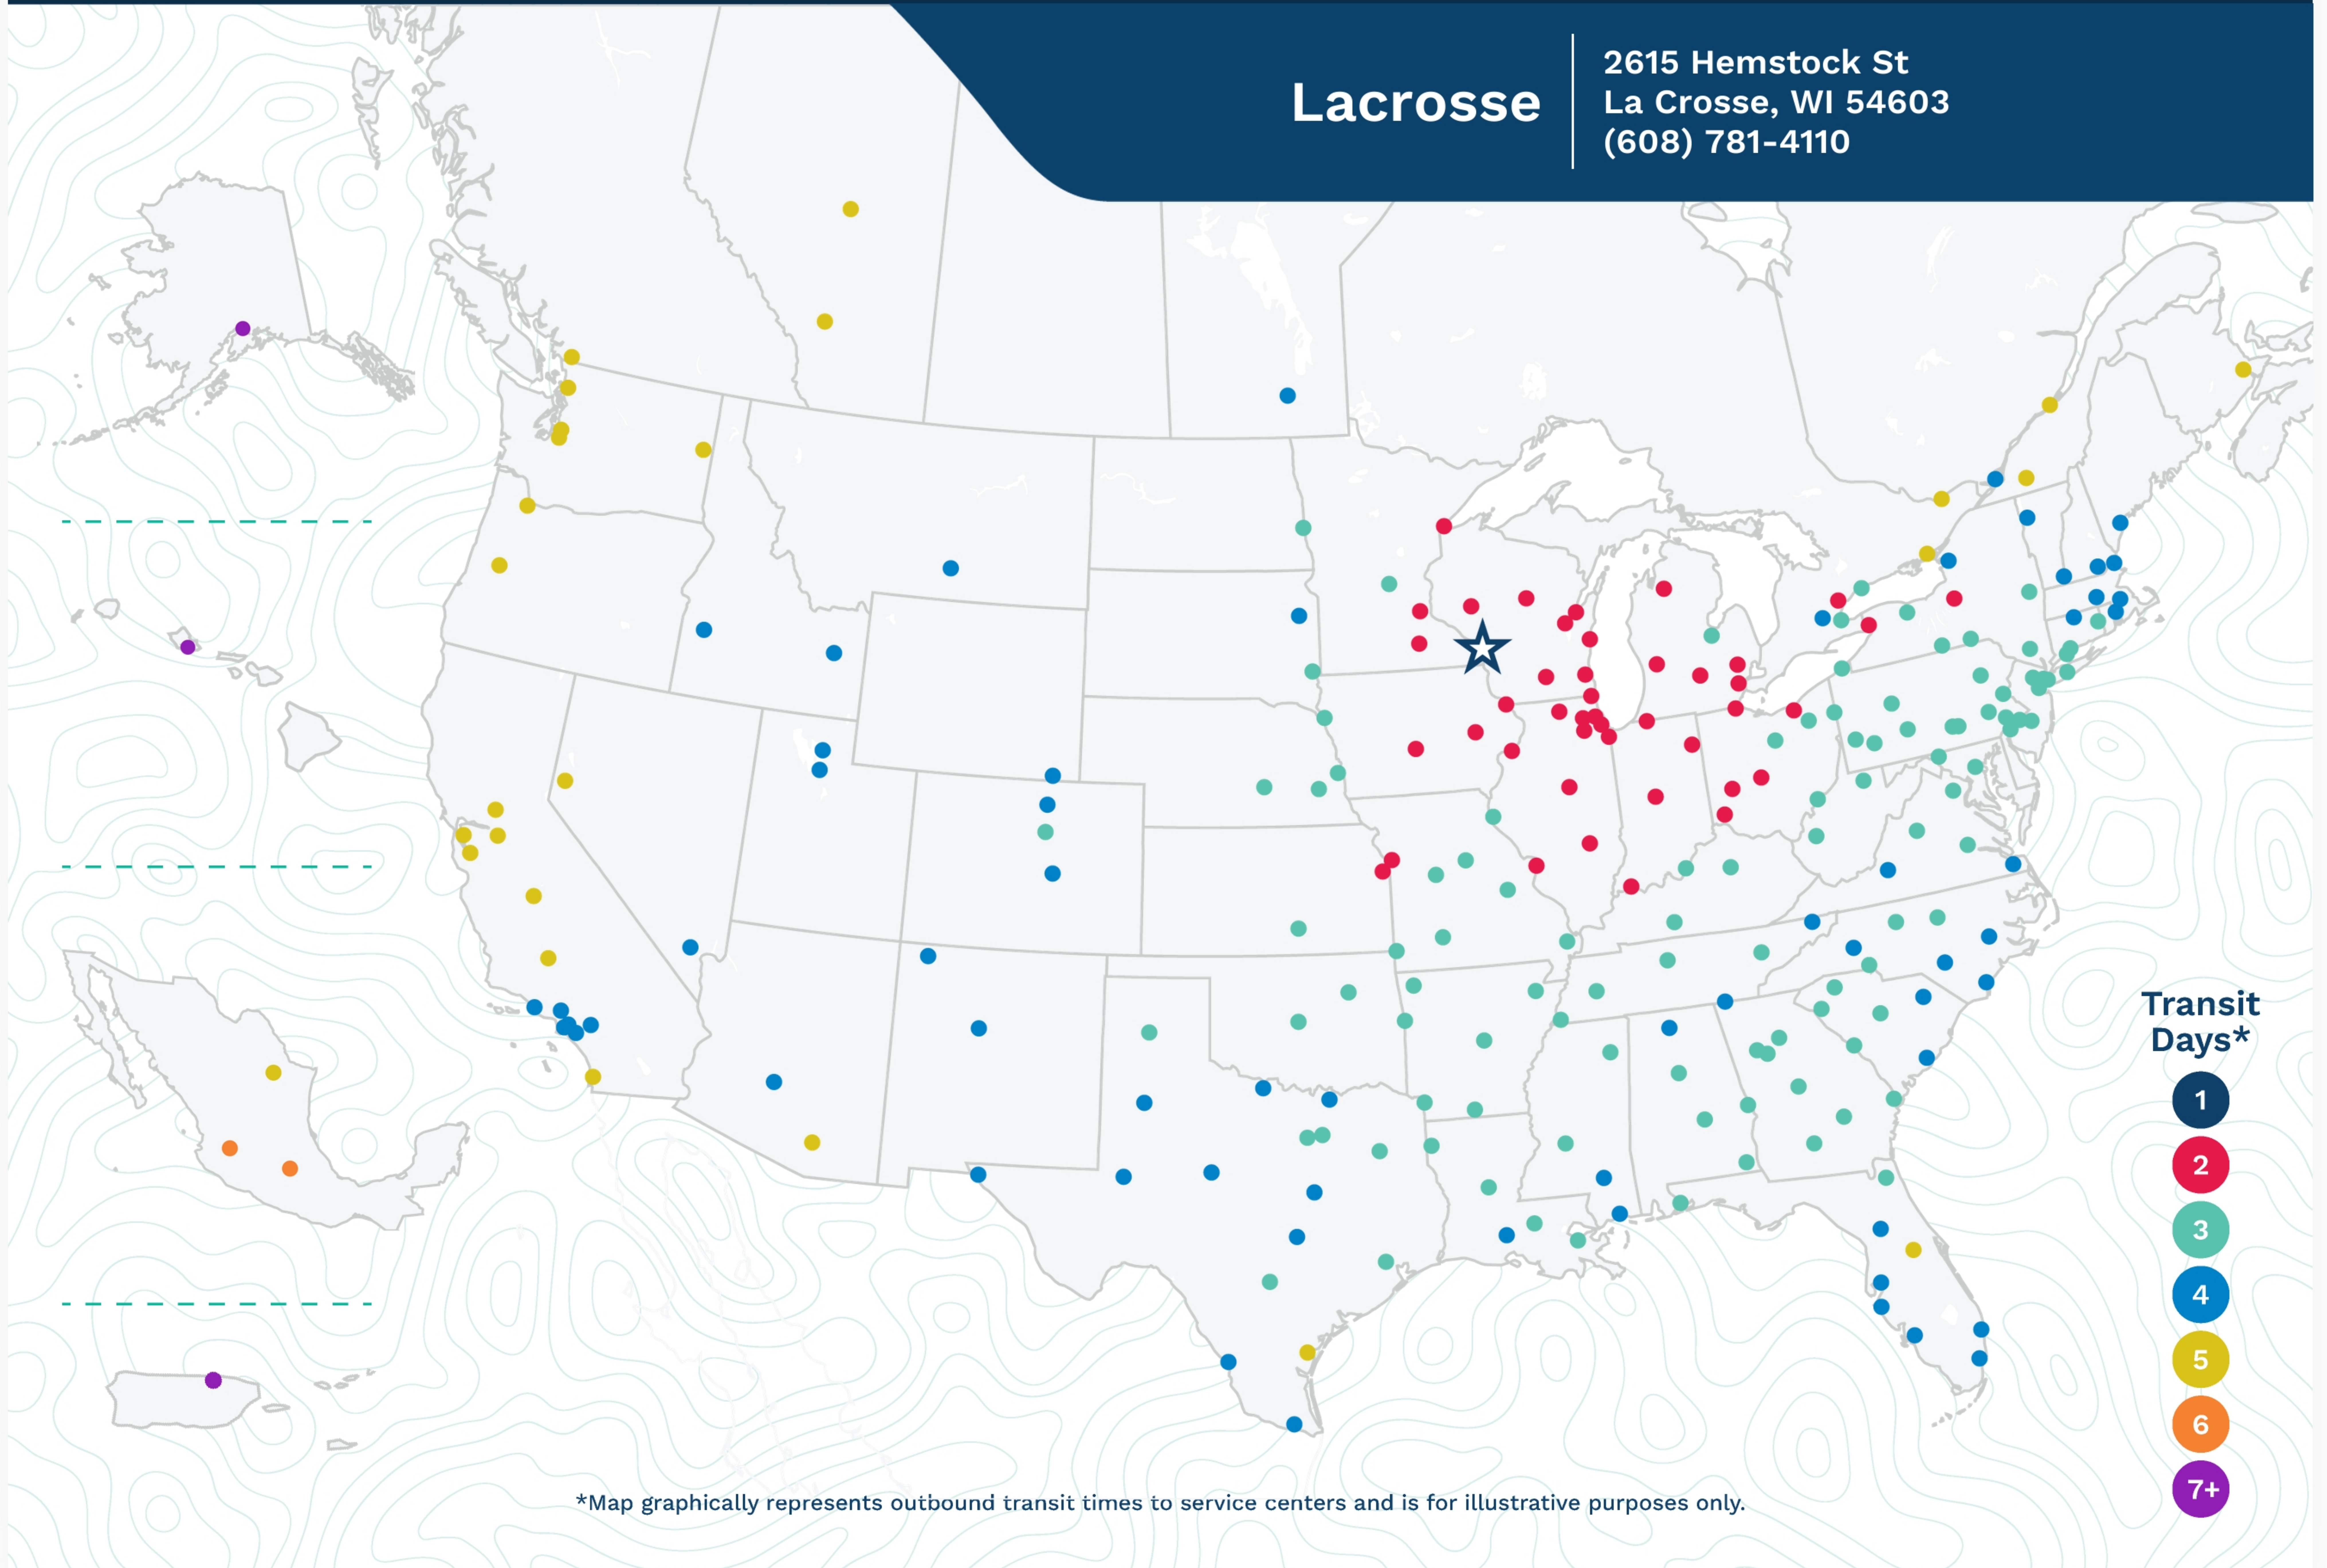

## Lacrosse

2615 Hemstock St  
La Crosse, WI 54603  
(608) 781-4110

\*Map graphically represents outbound transit times to service centers and is for illustrative purposes only.