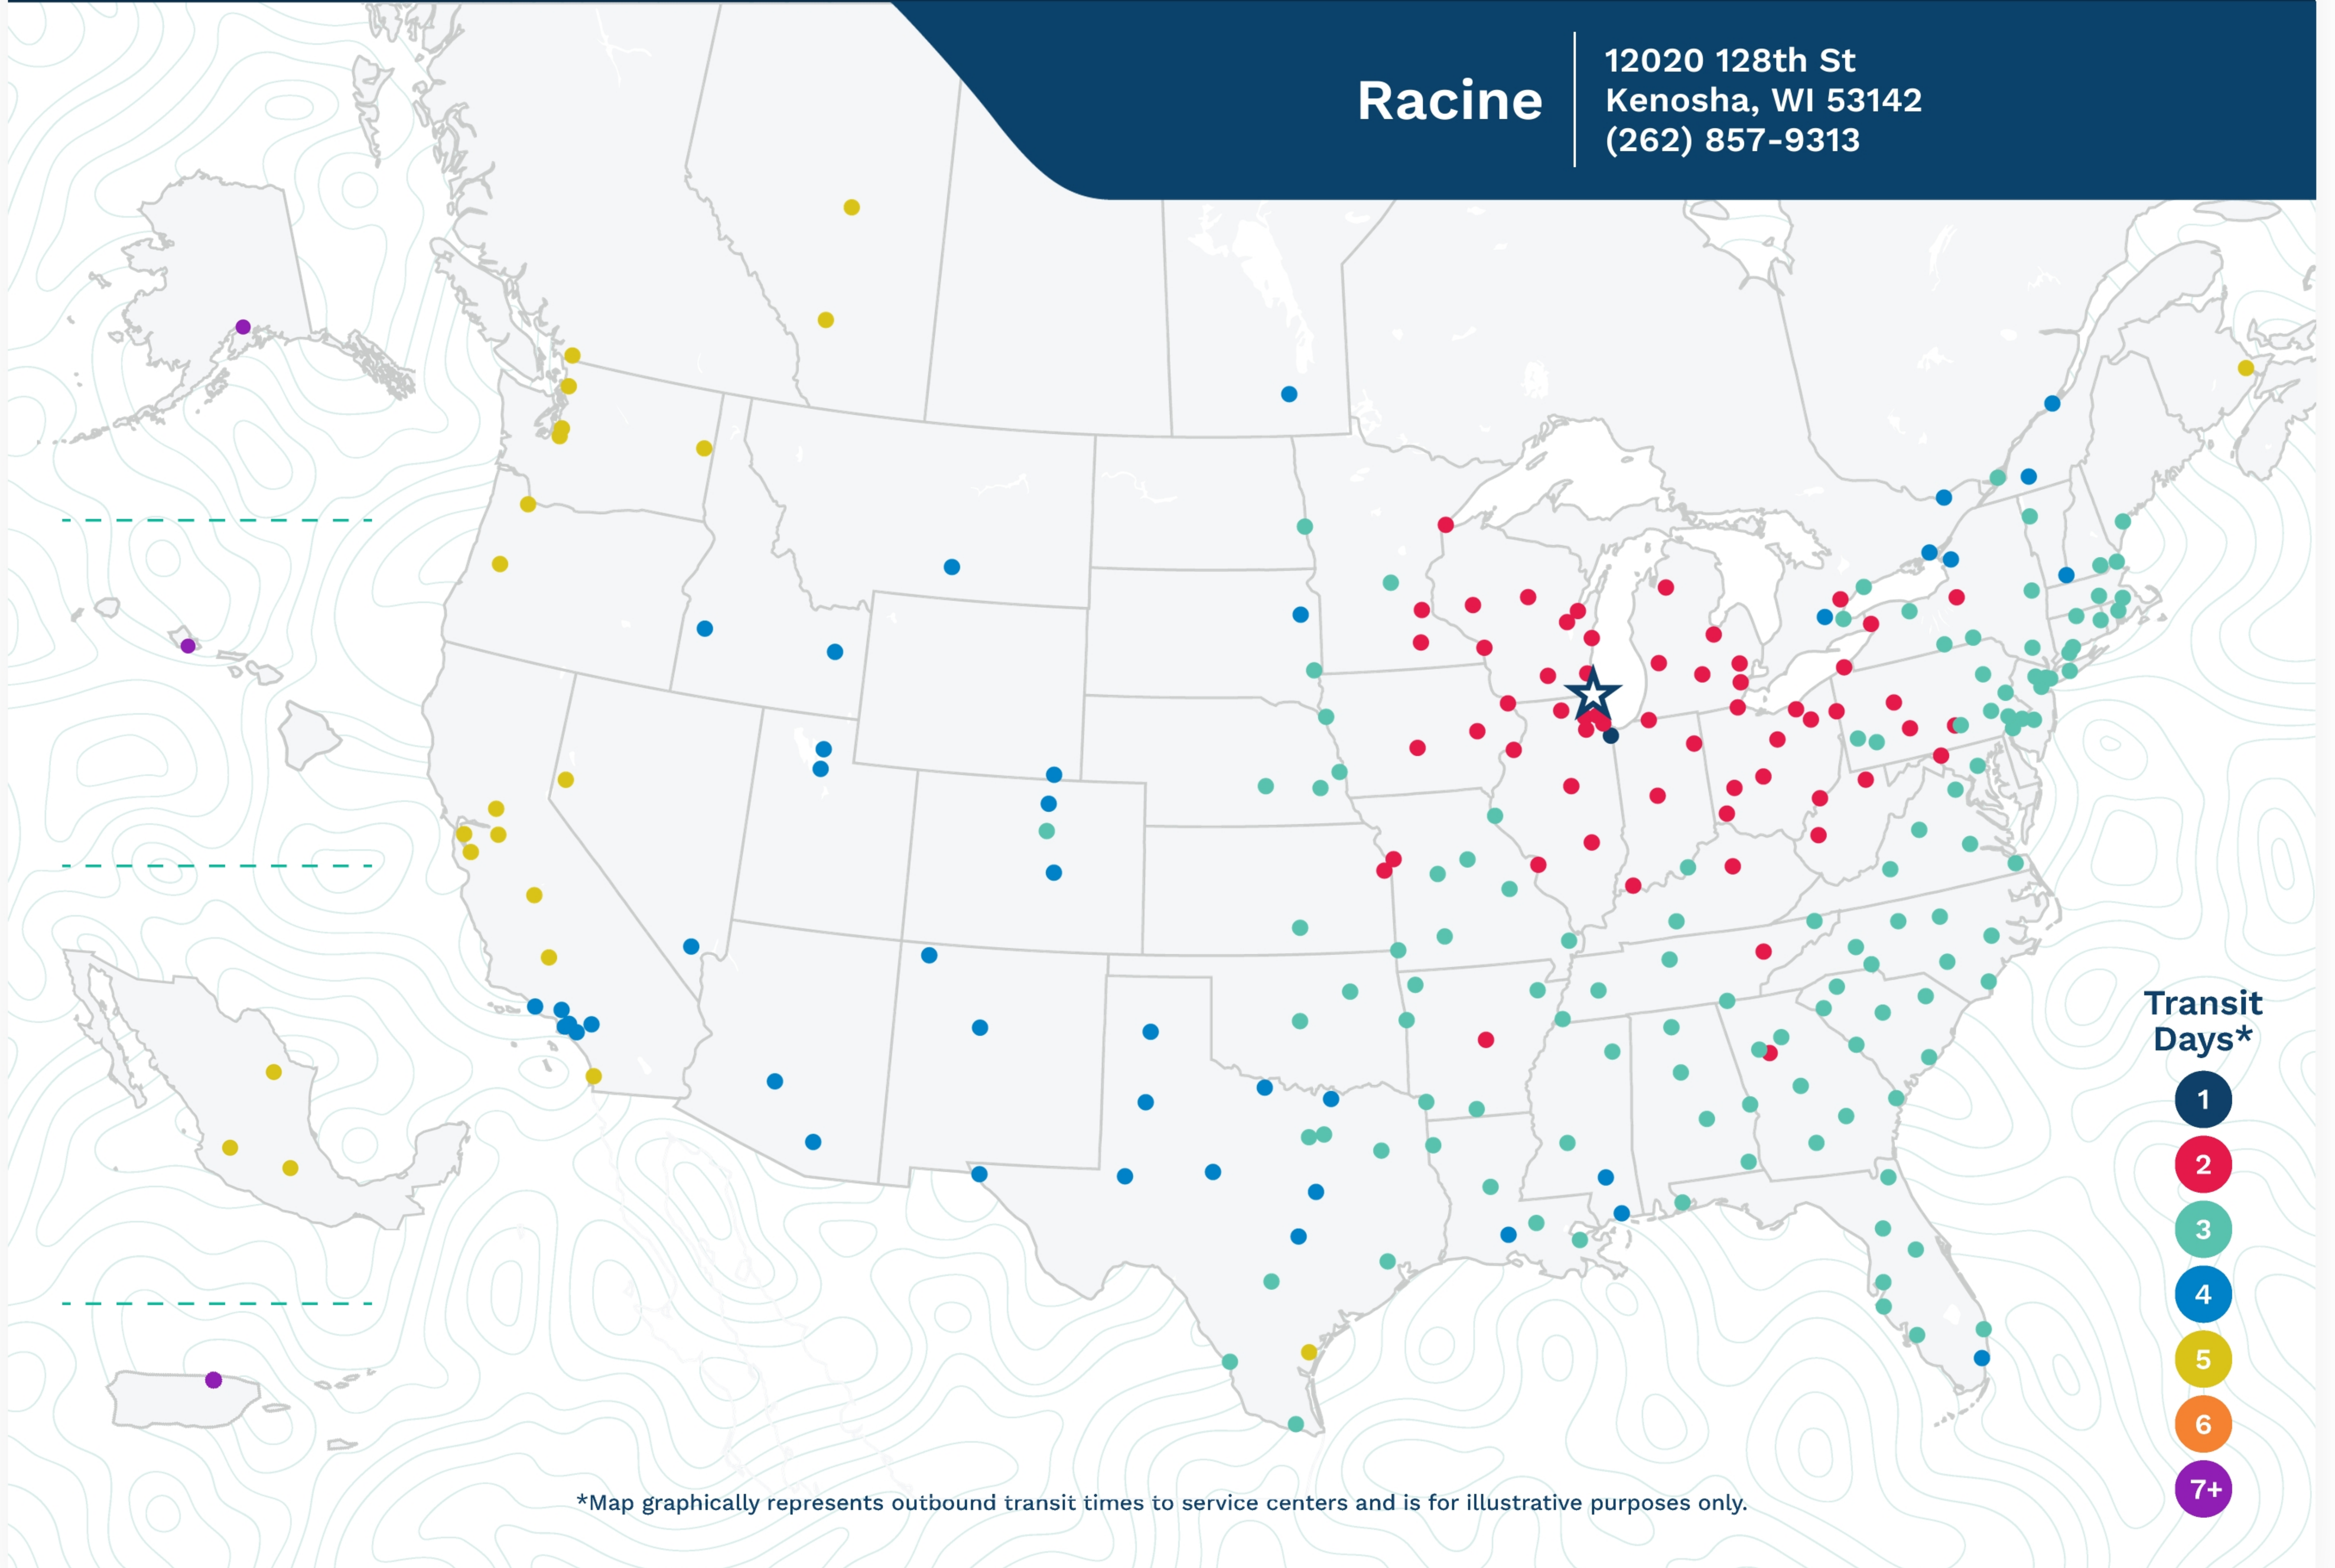

Racine

12020 128th St
Kenosha, WI 53142
(262) 857-9313

*Map graphically represents outbound transit times to service centers and is for illustrative purposes only.