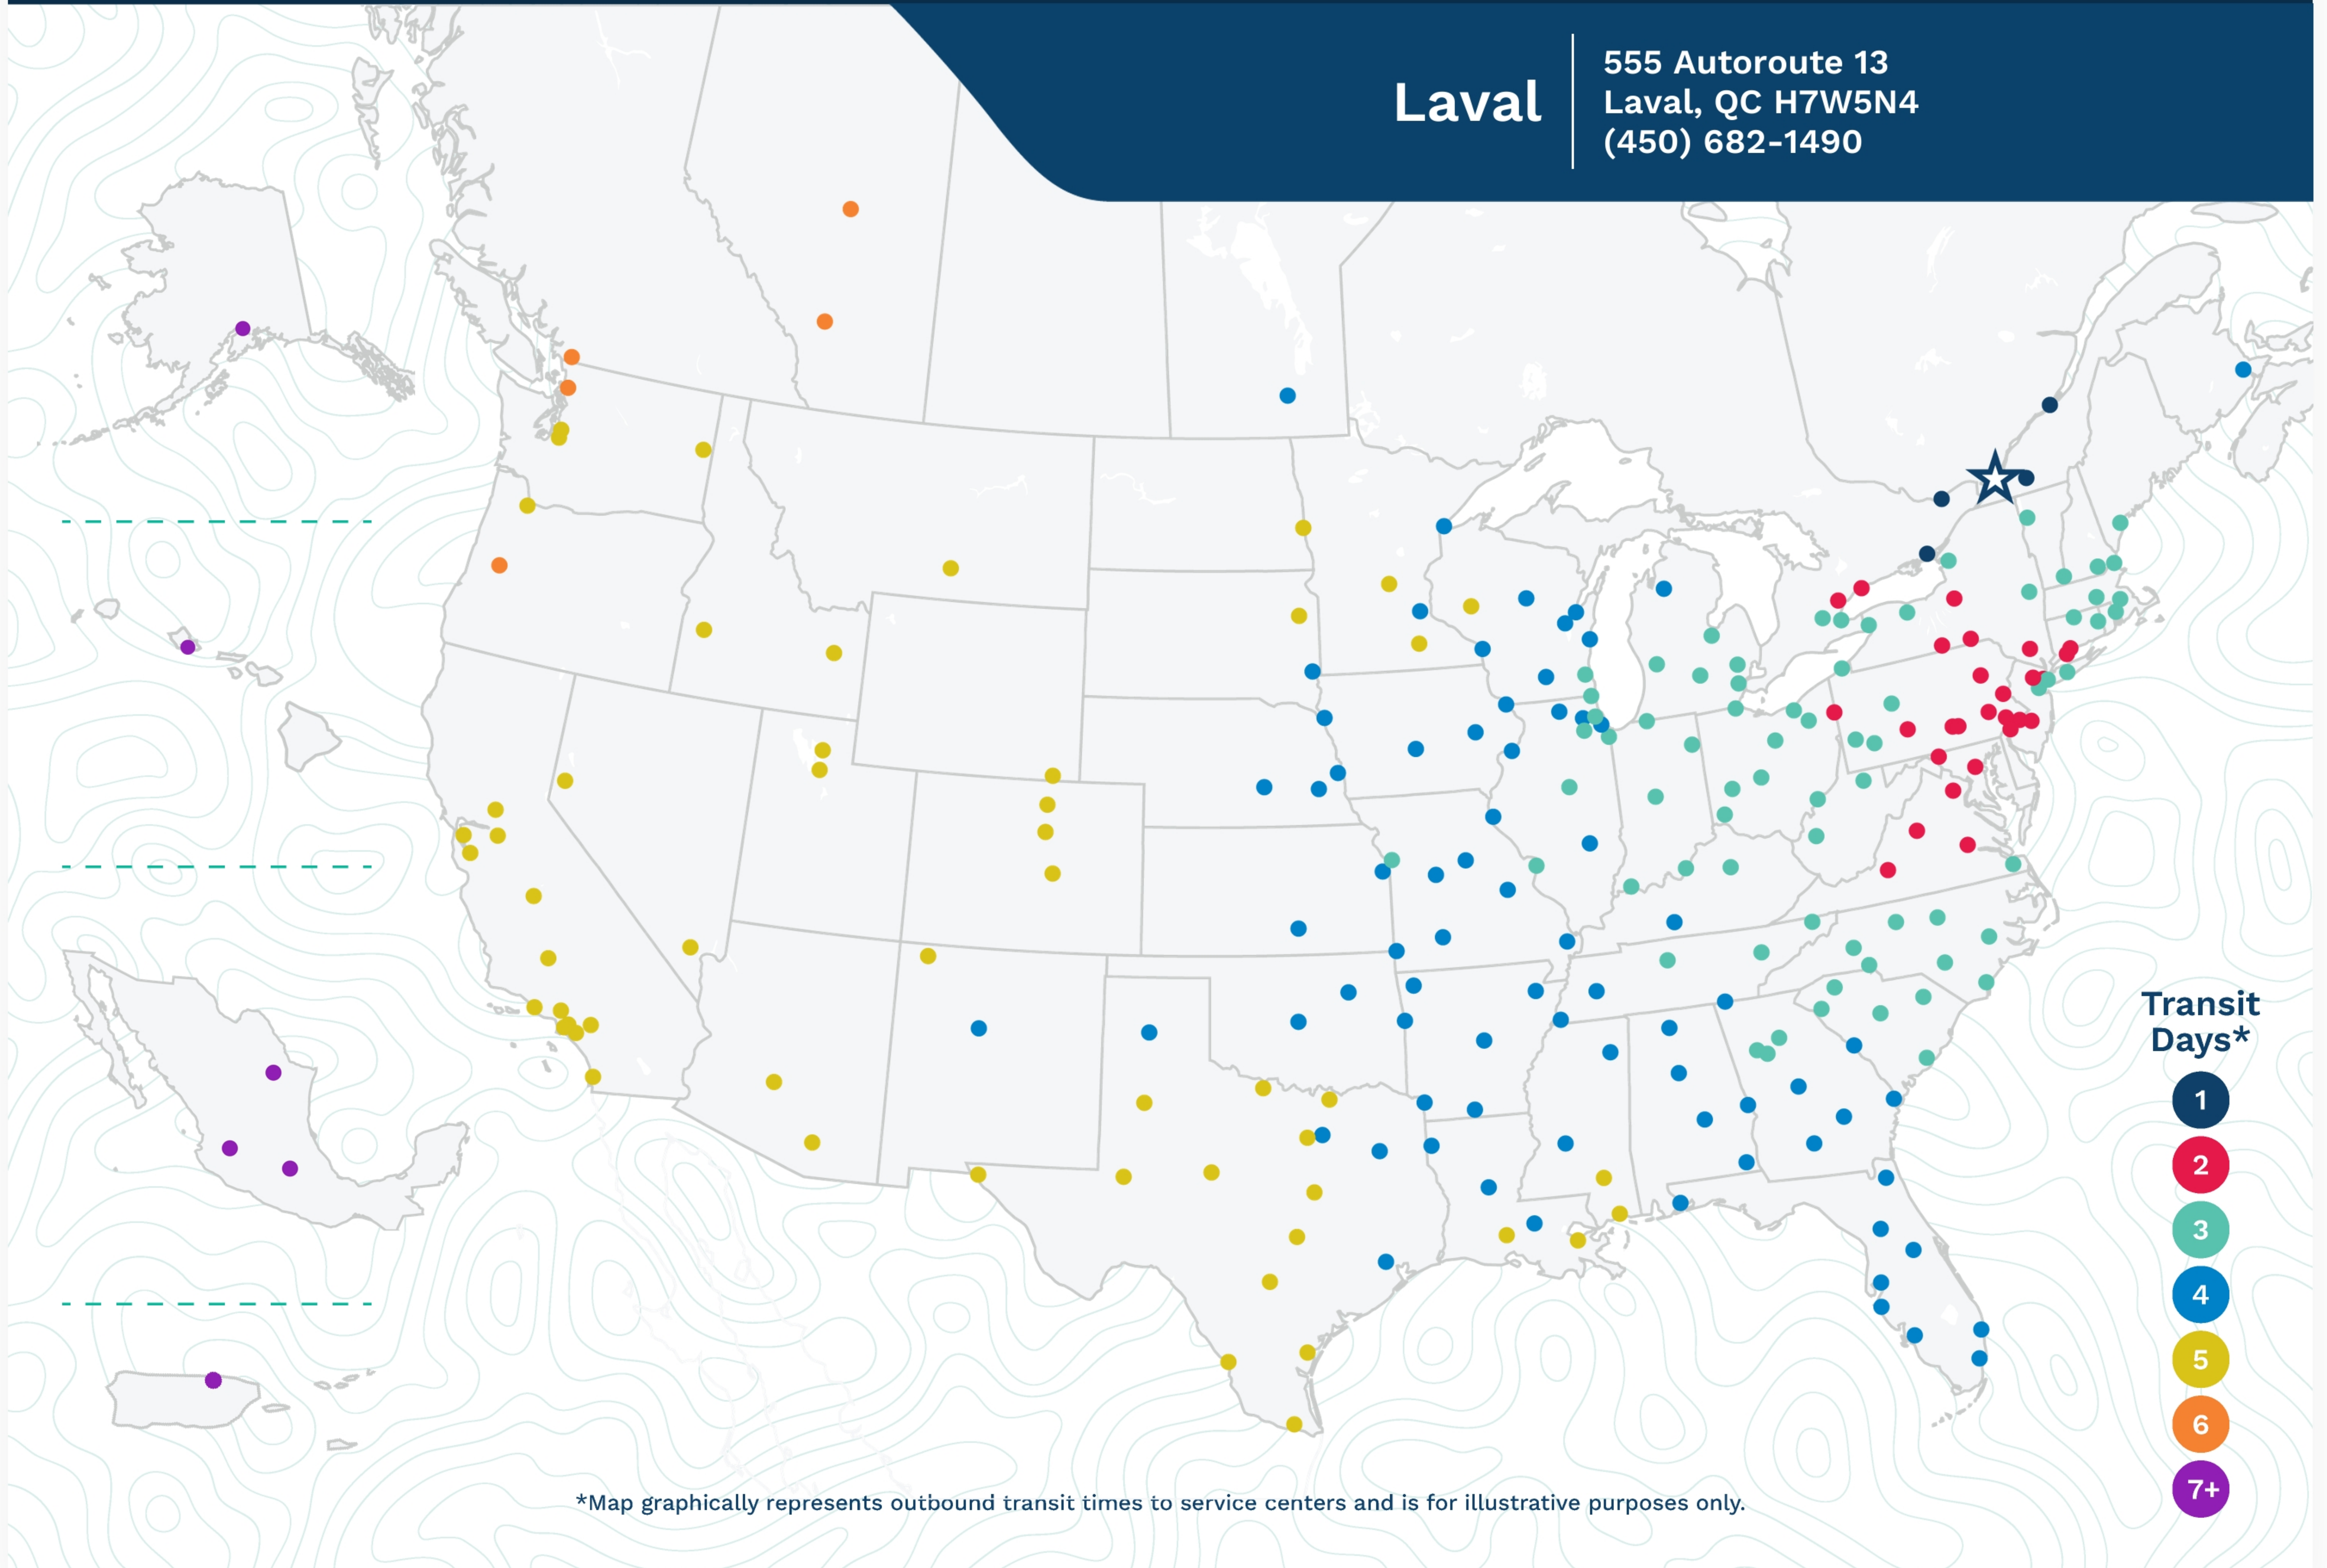

**Laval**

555 Autoroute 13  
Laval, QC H7W5N4  
(450) 682-1490

\*Map graphically represents outbound transit times to service centers and is for illustrative purposes only.