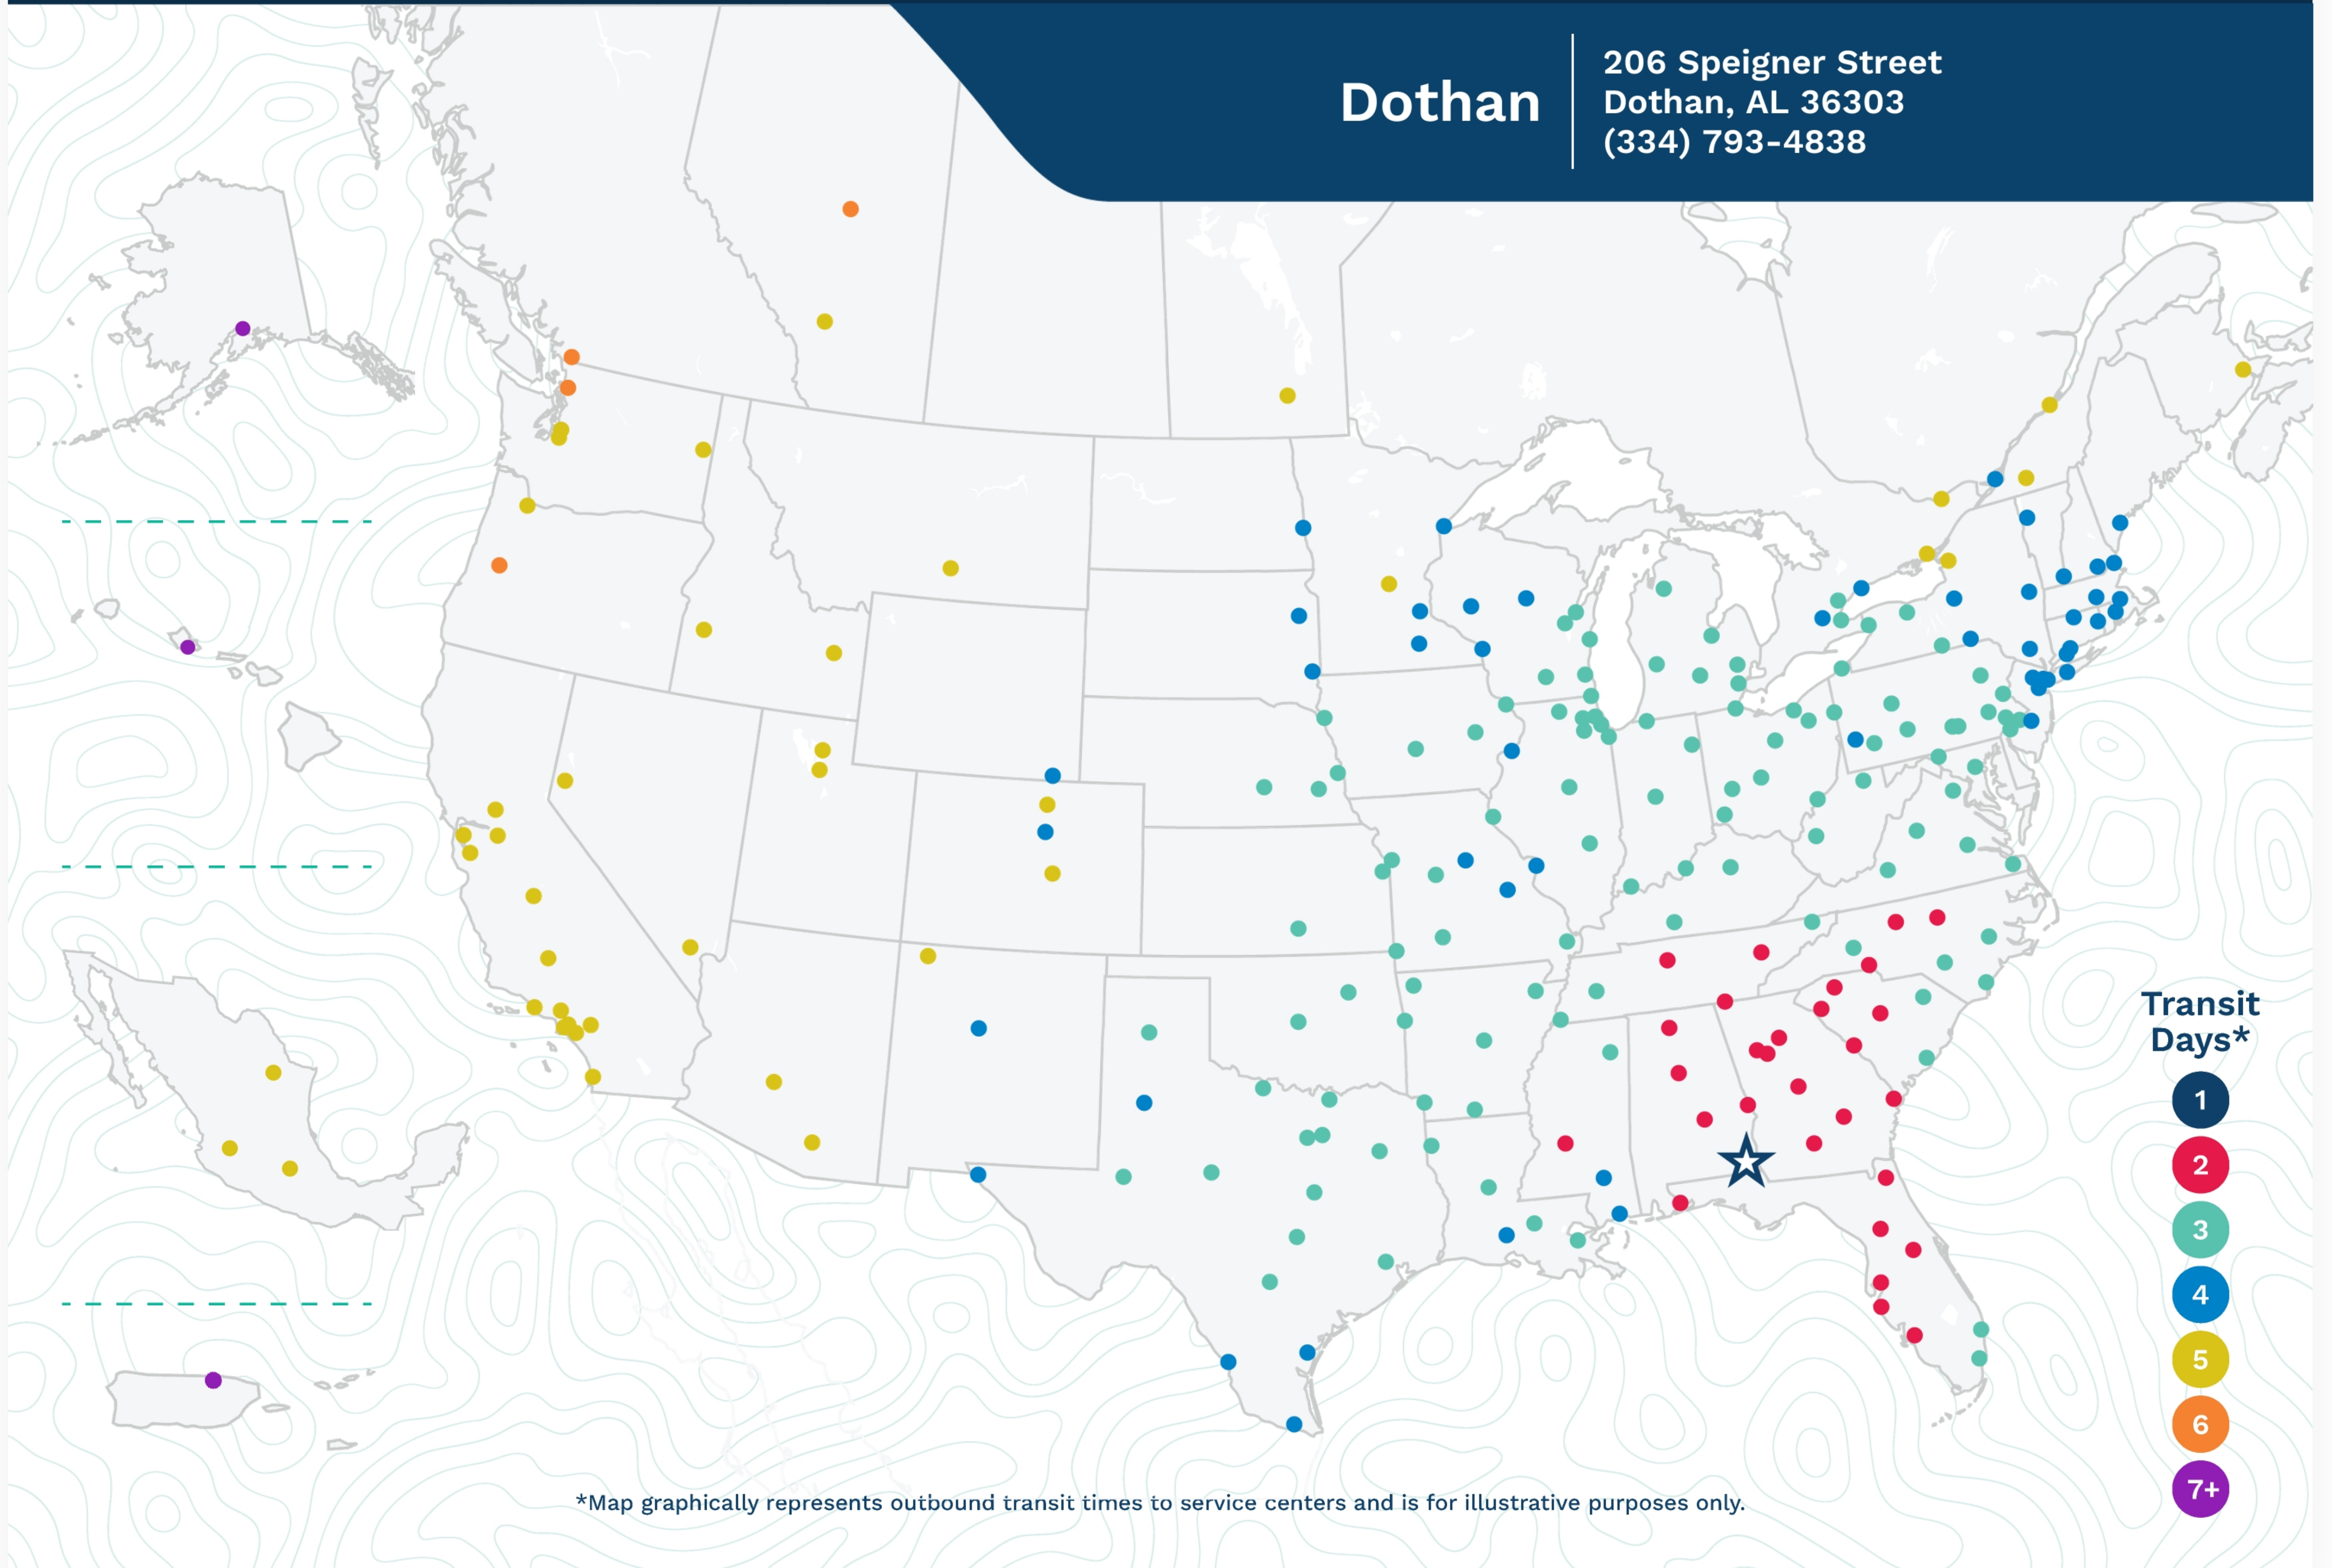

# Advertised Transit Times

via the ABF Freight® Network

**Dothan**

206 Speigner Street  
Dothan, AL 36303  
(334) 793-4838

\*Map graphically represents outbound transit times to service centers and is for illustrative purposes only.